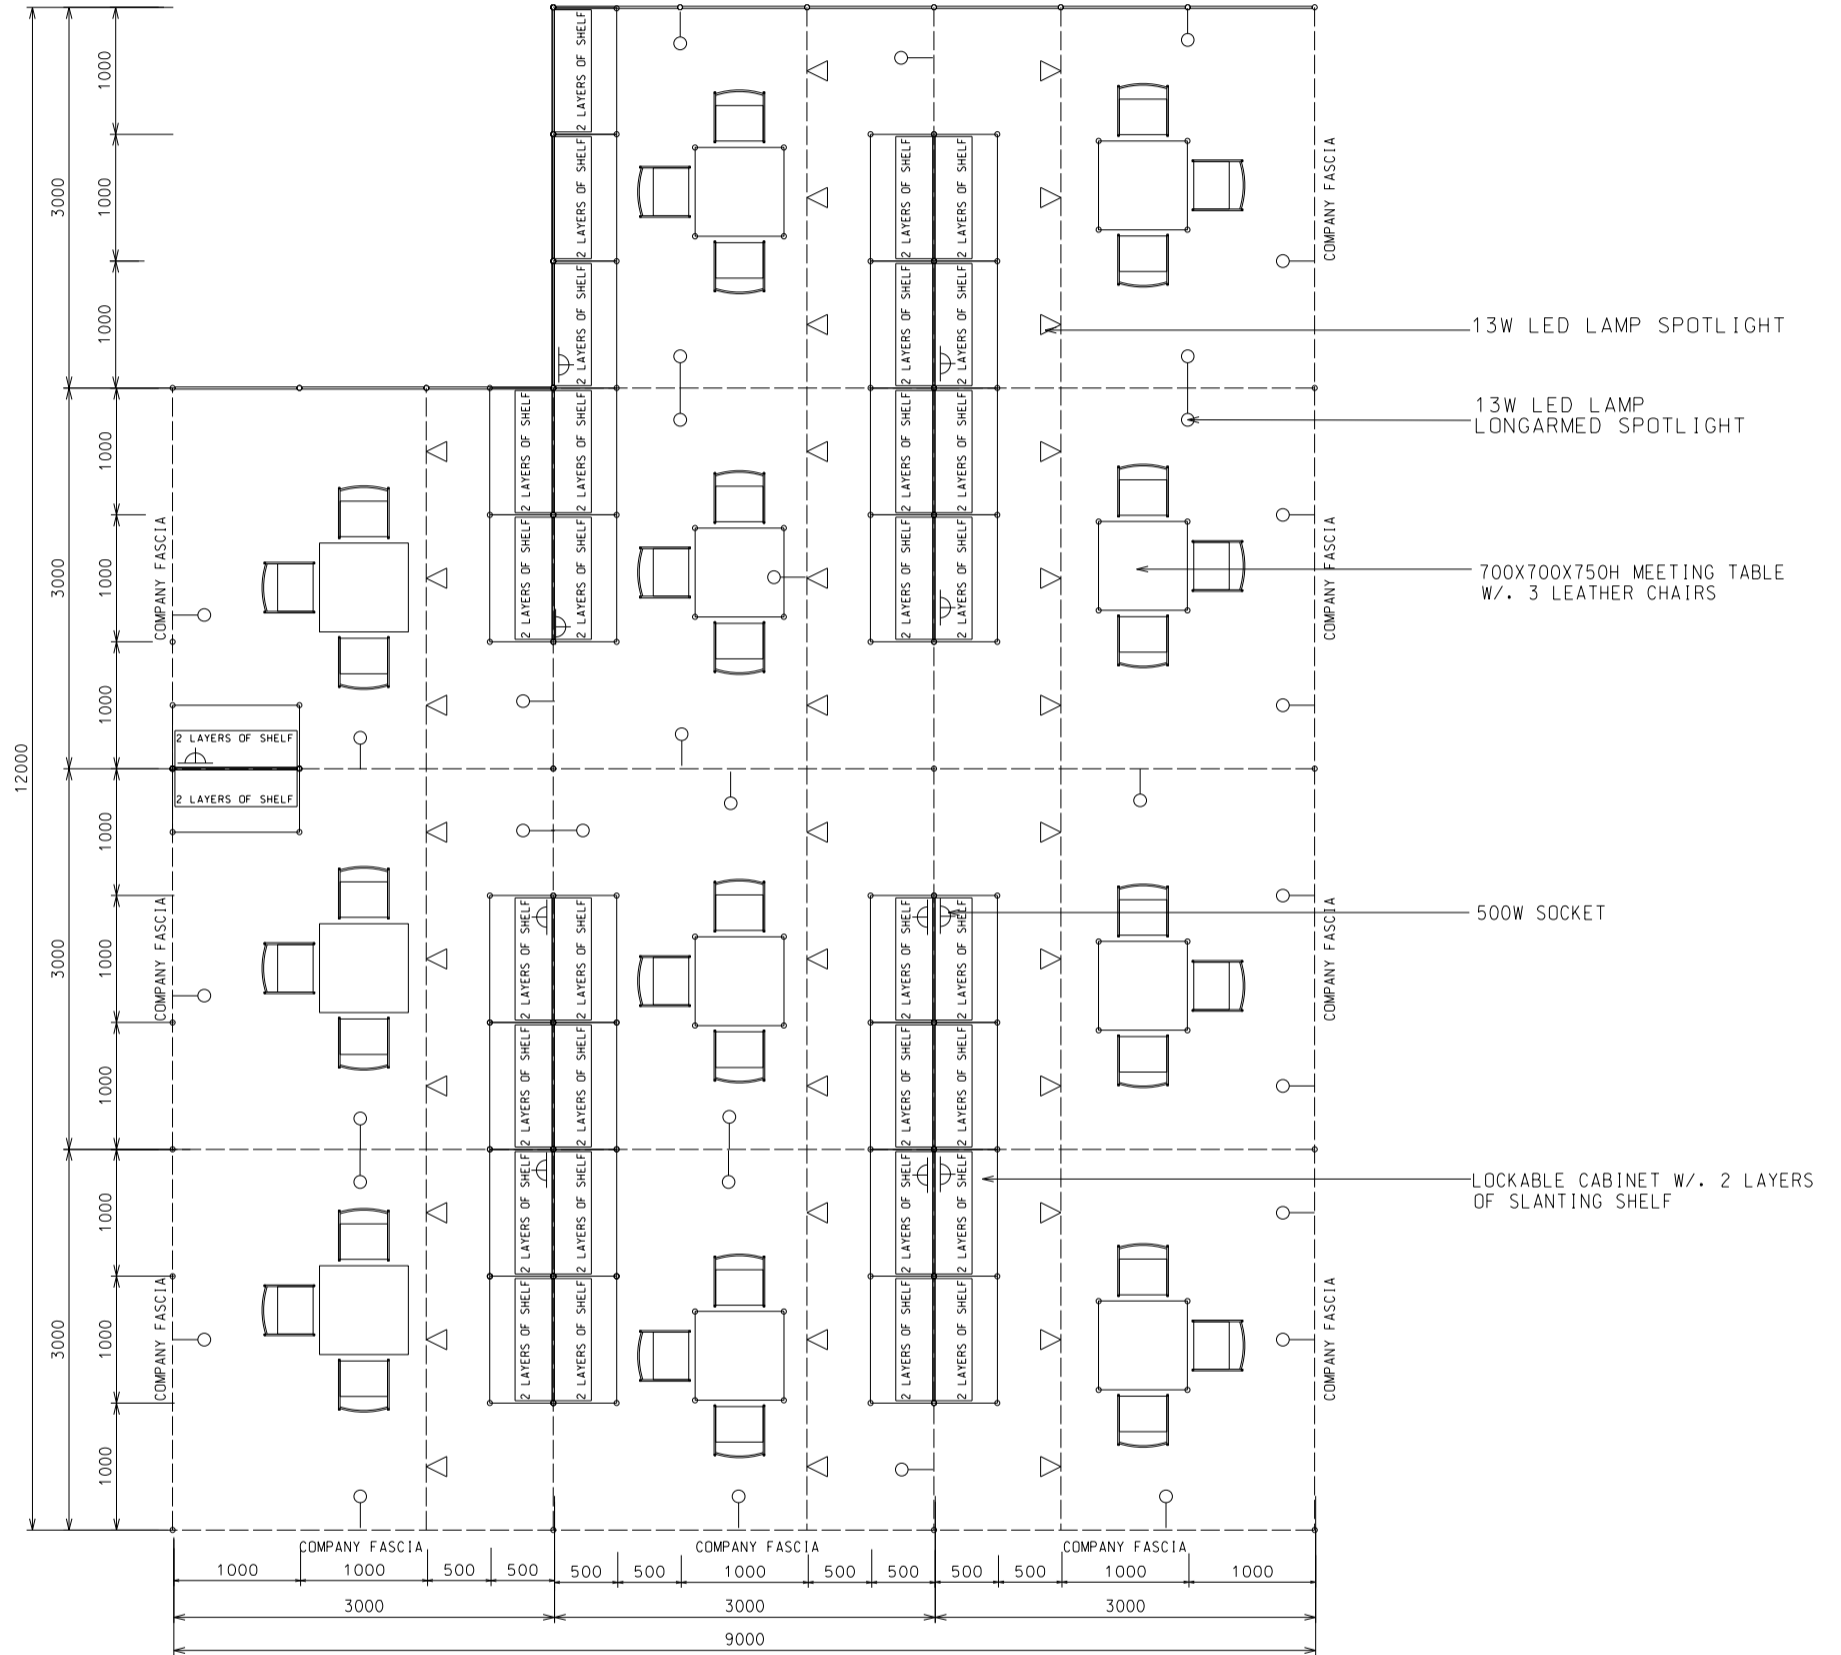

### 99 Sq.m. Odd Size Peninsula Booth (A)

九十九平方米半島攤位 (A)

PLAN

BOOTH SPECIFICATIONS		QTY.
	1000W x 500D x 750H CABINET	33
	1000W x 300D SLOPE WOODEN DISPLAY SHELF	4
	2000W x 300D SLOPE WOODEN DISPLAY SHELF	28
	3000W x 300D SLOPE WOODEN DISPLAY SHELF	2
	13W LED LAMP SPOTLIGHT (YELLOW LIGHT)	33
	13W LED LAMP LONGARMED SPOTLIGHT (YELLOW LIGHT)	33
	700W x 700D x 750H MEETING TABLE	11
	BLACK LEATHER CHAIR	33
	CEILING BEAM	63M
	500W SOCKET	11
	RUBBISH BIN & CARPET (99sqm.)	

### 99 Sq.m. Odd Size Peninsula Booth (A)

### 九十九平方米半島攤位 (A)

BOOTH SPECIFICATIONS		QTY.
	1000W x 500D x 750H CABINET	33
	1000W x 300D SLOPE WOODEN DISPLAY SHELF	4
	2000W x 300D SLOPE WOODEN DISPLAY SHELF	28
	3000W x 300D SLOPE WOODEN DISPLAY SHELF	2
	13W LED LAMP SPOTLIGHT (YELLOW LIGHT)	33
	13W LED LAMP LONGARMED SPOTLIGHT (YELLOW LIGHT)	33
	700W x 700D x 750H MEETING TABLE	11
	BLACK LEATHER CHAIR	33
	CEILING BEAM	63M
	500W SOCKET	11
	RUBBISH BIN & CARPET (99sqm.)	