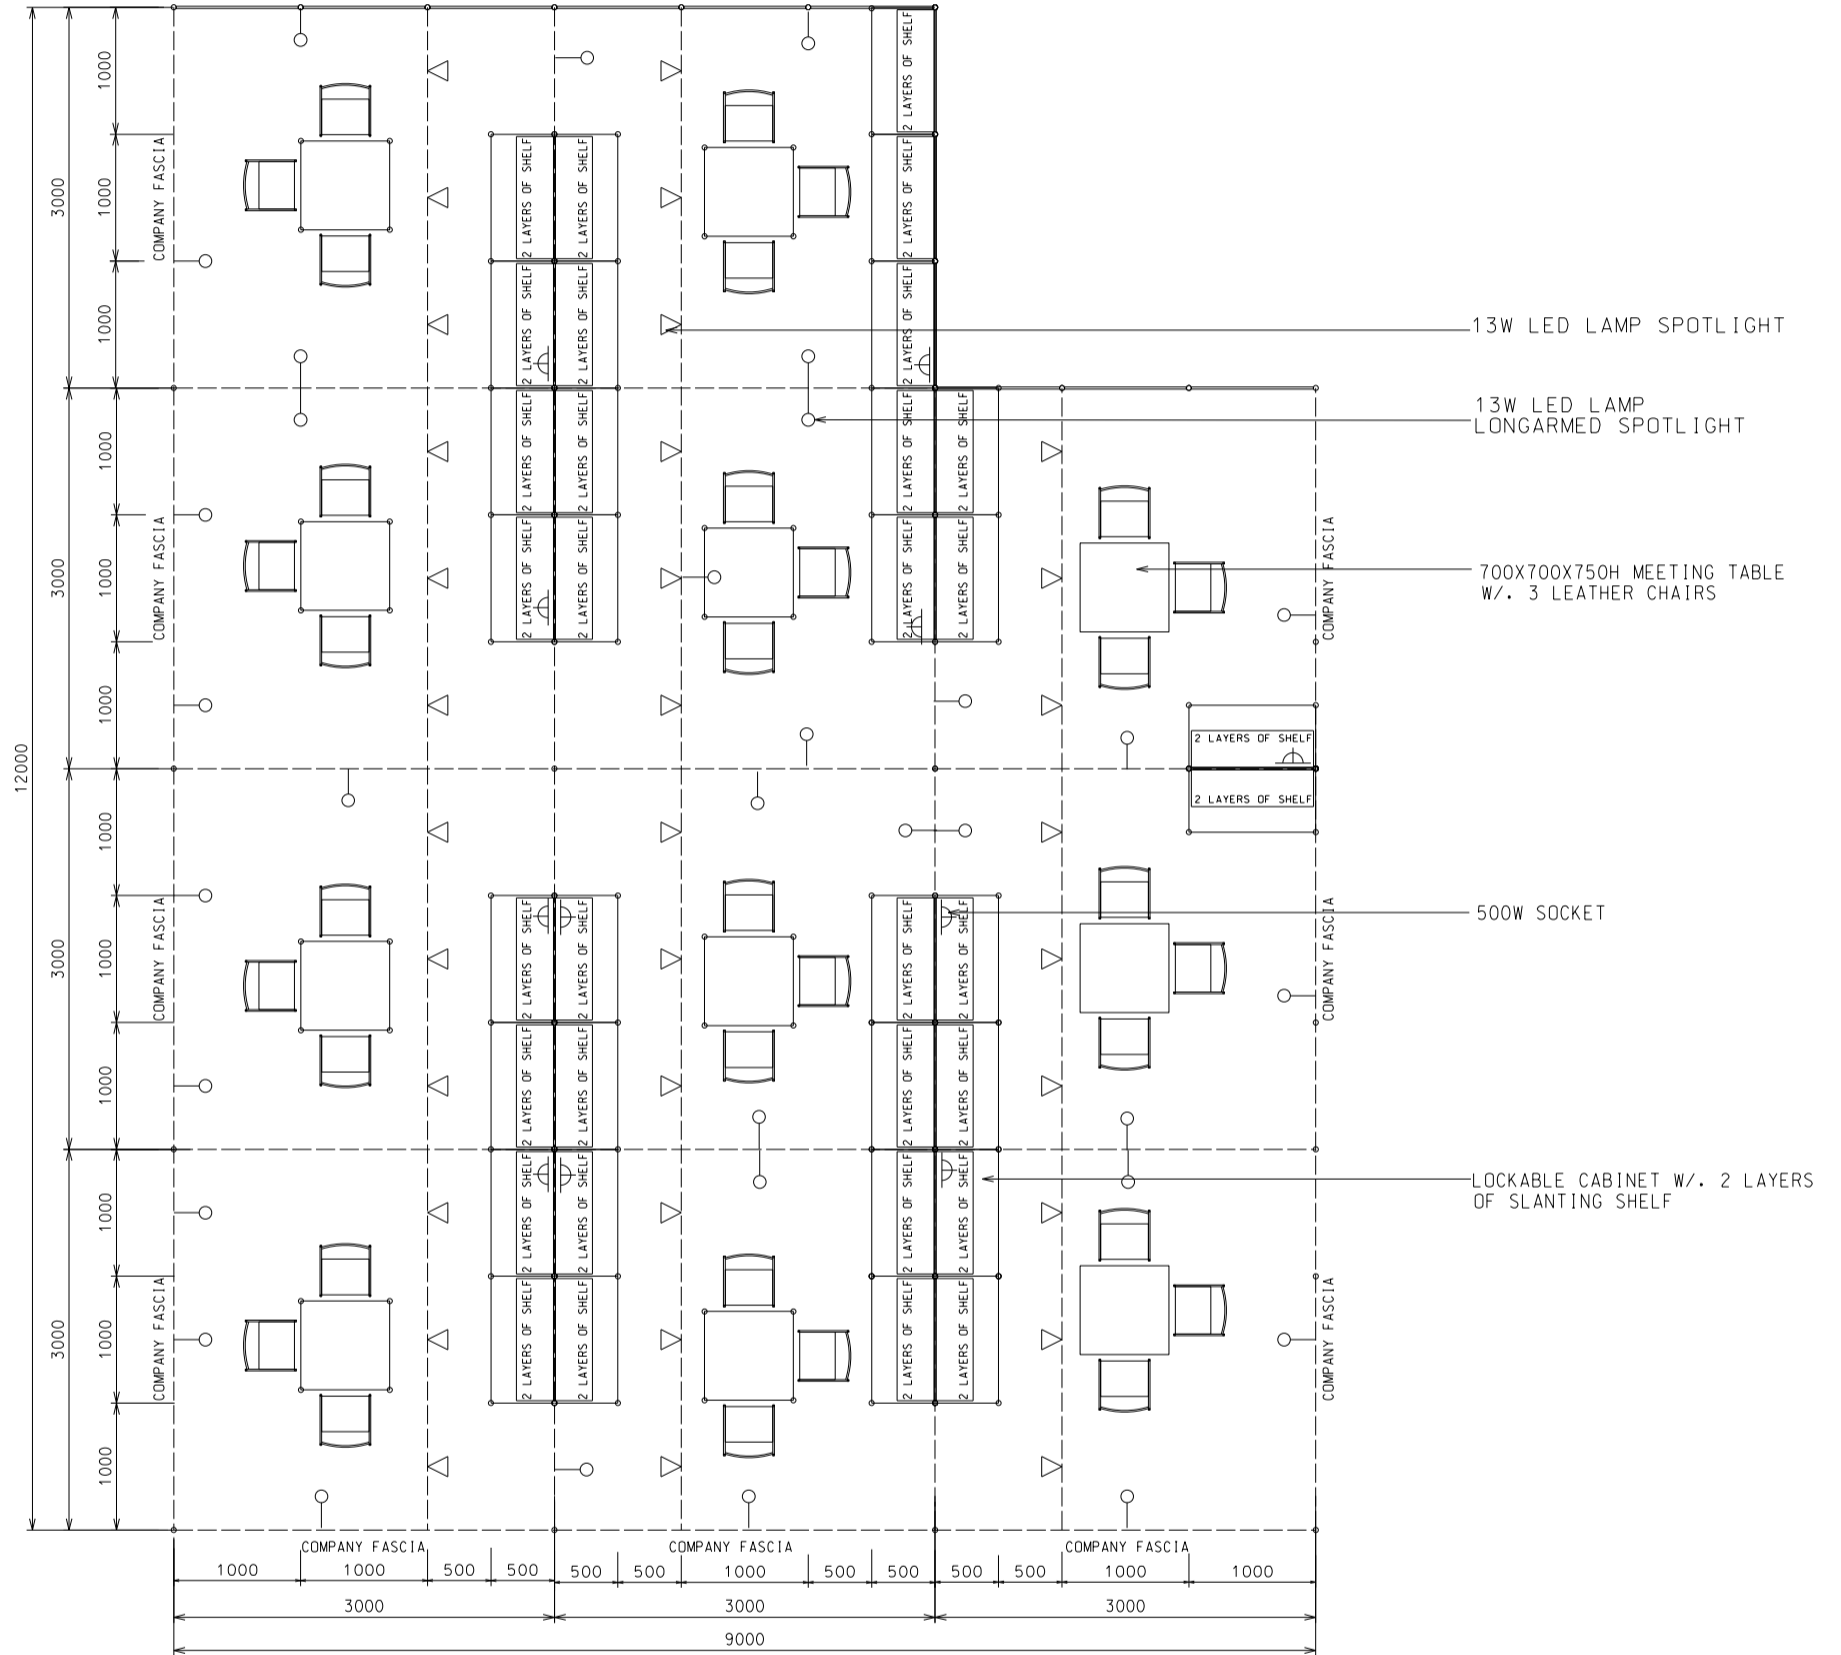

### 99 Sq.m. Odd Size Peninsula Booth (A)

九十九平方米半島攤位 (A)

PLAN

BOOTH SPECIFICATIONS		QTY.
	1000W x 500D x 750H CABINET	33
	1000W x 300D SLOPE WOODEN DISPLAY SHELF	4
	2000W x 300D SLOPE WOODEN DISPLAY SHELF	28
	3000W x 300D SLOPE WOODEN DISPLAY SHELF	2
	13W LED LAMP SPOTLIGHT (YELLOW LIGHT)	33
	13W LED LAMP LONGARMED SPOTLIGHT (YELLOW LIGHT)	33
	700W x 700D x 750H MEETING TABLE	11
	BLACK LEATHER CHAIR	33
	CEILING BEAM	63M
	500W SOCKET	11
	RUBBISH BIN & CARPET (99sqm.)	

### 99 Sq.m. Odd Size Peninsula Booth (A)

### 九十九平方米半島攤位 (A)

BOOTH SPECIFICATIONS		QTY.
	1000W x 500D x 750H CABINET	33
	1000W x 300D SLOPE WOODEN DISPLAY SHELF	4
	2000W x 300D SLOPE WOODEN DISPLAY SHELF	28
	3000W x 300D SLOPE WOODEN DISPLAY SHELF	2
	13W LED LAMP SPOTLIGHT (YELLOW LIGHT)	33
	13W LED LAMP LONGARMED SPOTLIGHT (YELLOW LIGHT)	33
	700W x 700D x 750H MEETING TABLE	11
	BLACK LEATHER CHAIR	33
	CEILING BEAM	63M
	500W SOCKET	11
	RUBBISH BIN & CARPET (99sqm.)	