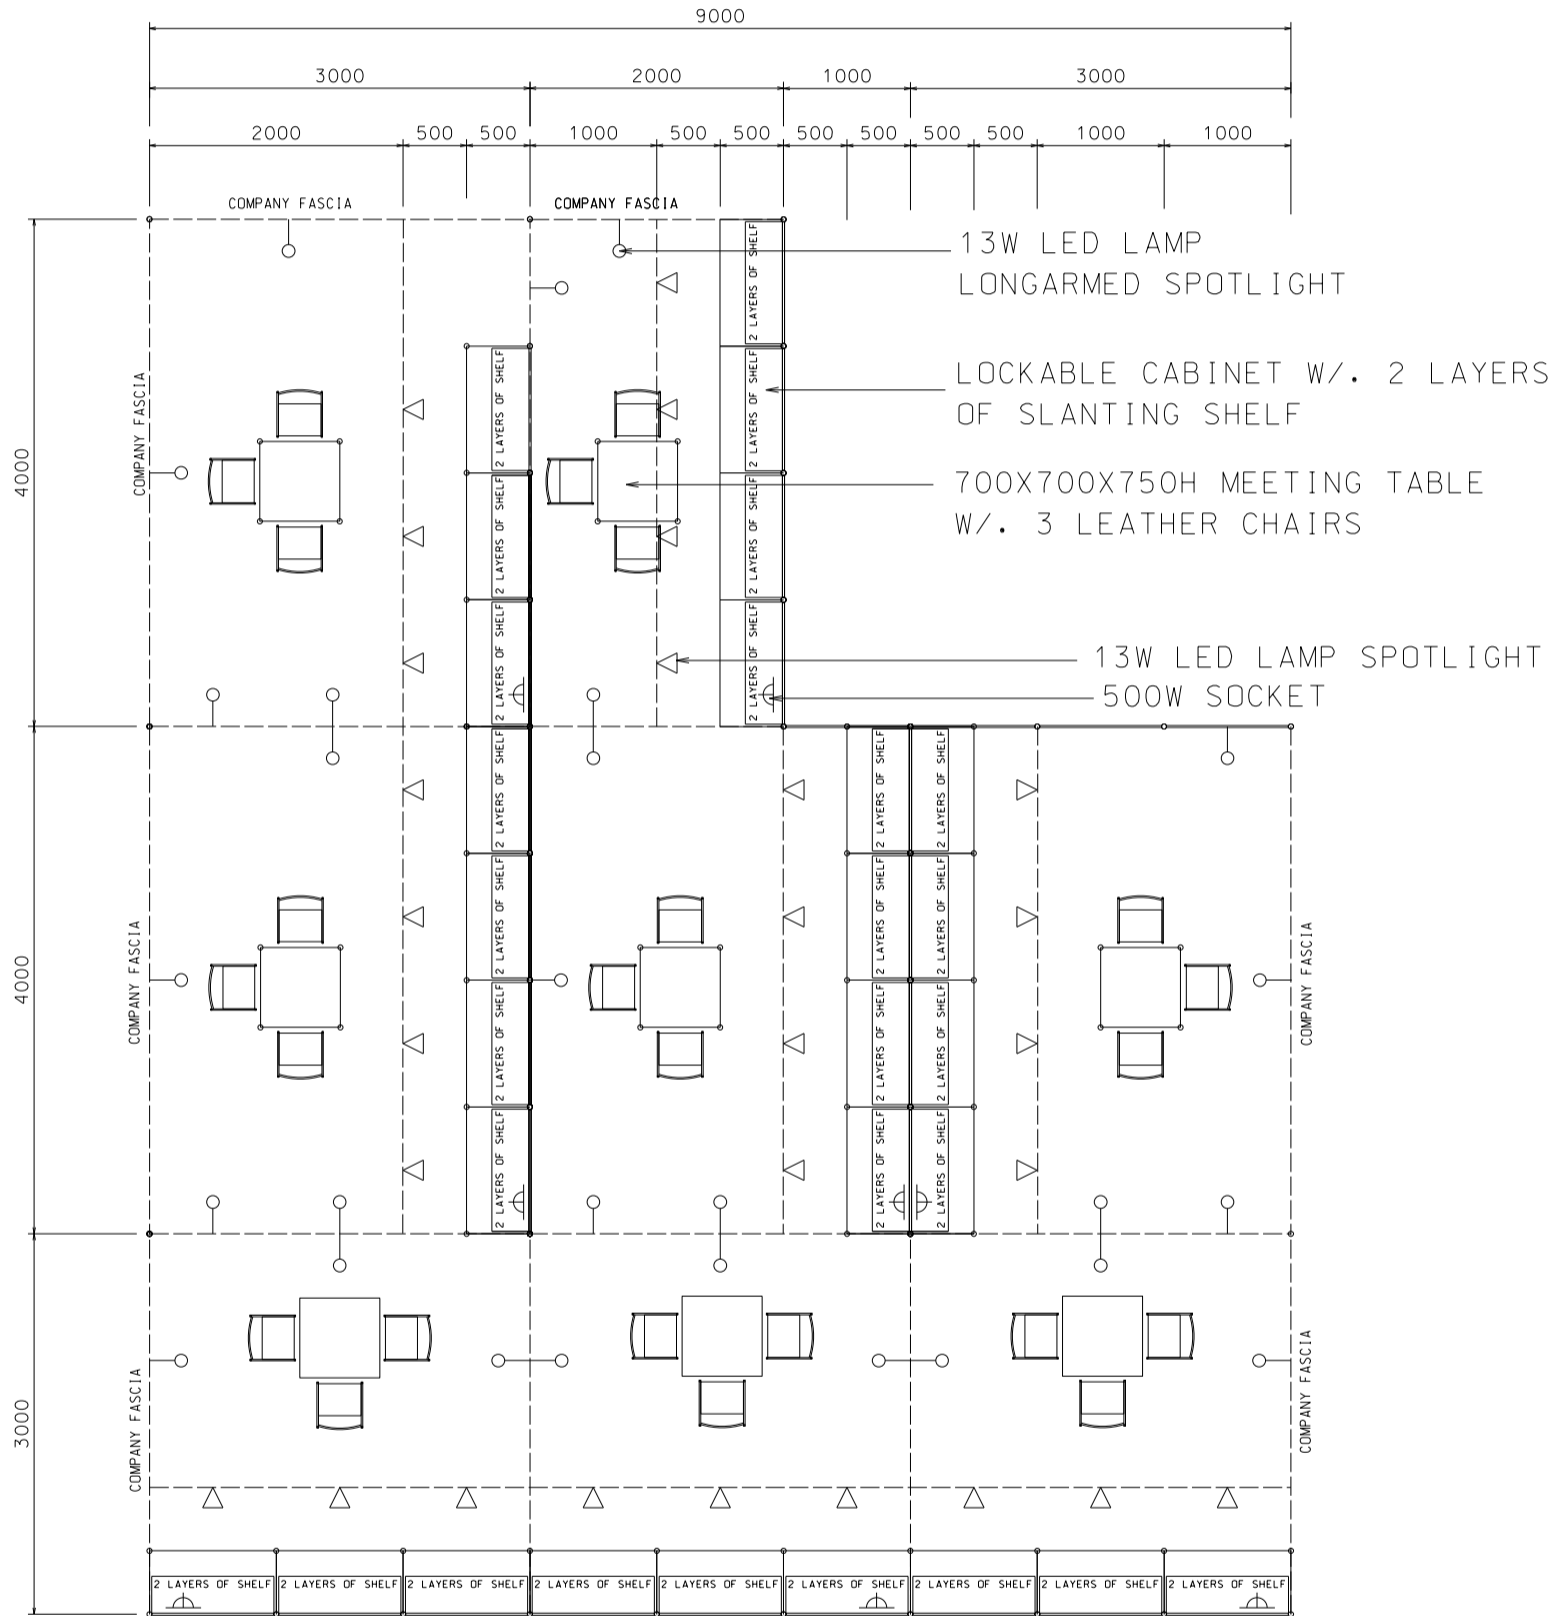

83 Sq.m. 3 Sides Open Booth (A)

八十三平方米三邊通道攤位 (A)

BOOTH SPECIFICATIONS		QTY.
	1000W x 500D x 750H CABINET	28
	2000W x 300D SLOPE WOODEN DISPLAY SHELF	16
	3000W x 300D SLOPE WOODEN DISPLAY SHELF	8
	13W LED LAMP SPOTLIGHT (YELLOW LIGHT)	28
	13W LED LAMP LONGARMED SPOTLIGHT (YELLOW LIGHT)	28
	700W x 700D x 750H MEETING TABLE	8
	BLACK LEATHER CHAIR	24
	CEILING BEAM	50M
	500W SOCKET	8
	RUBBISH BIN & CARPET (83sqm.)	

*The Hong Kong Trade Development Council reserves the right to change the configuration if necessary.

*如有需要，香港貿易發展局有權更改攤位結構。