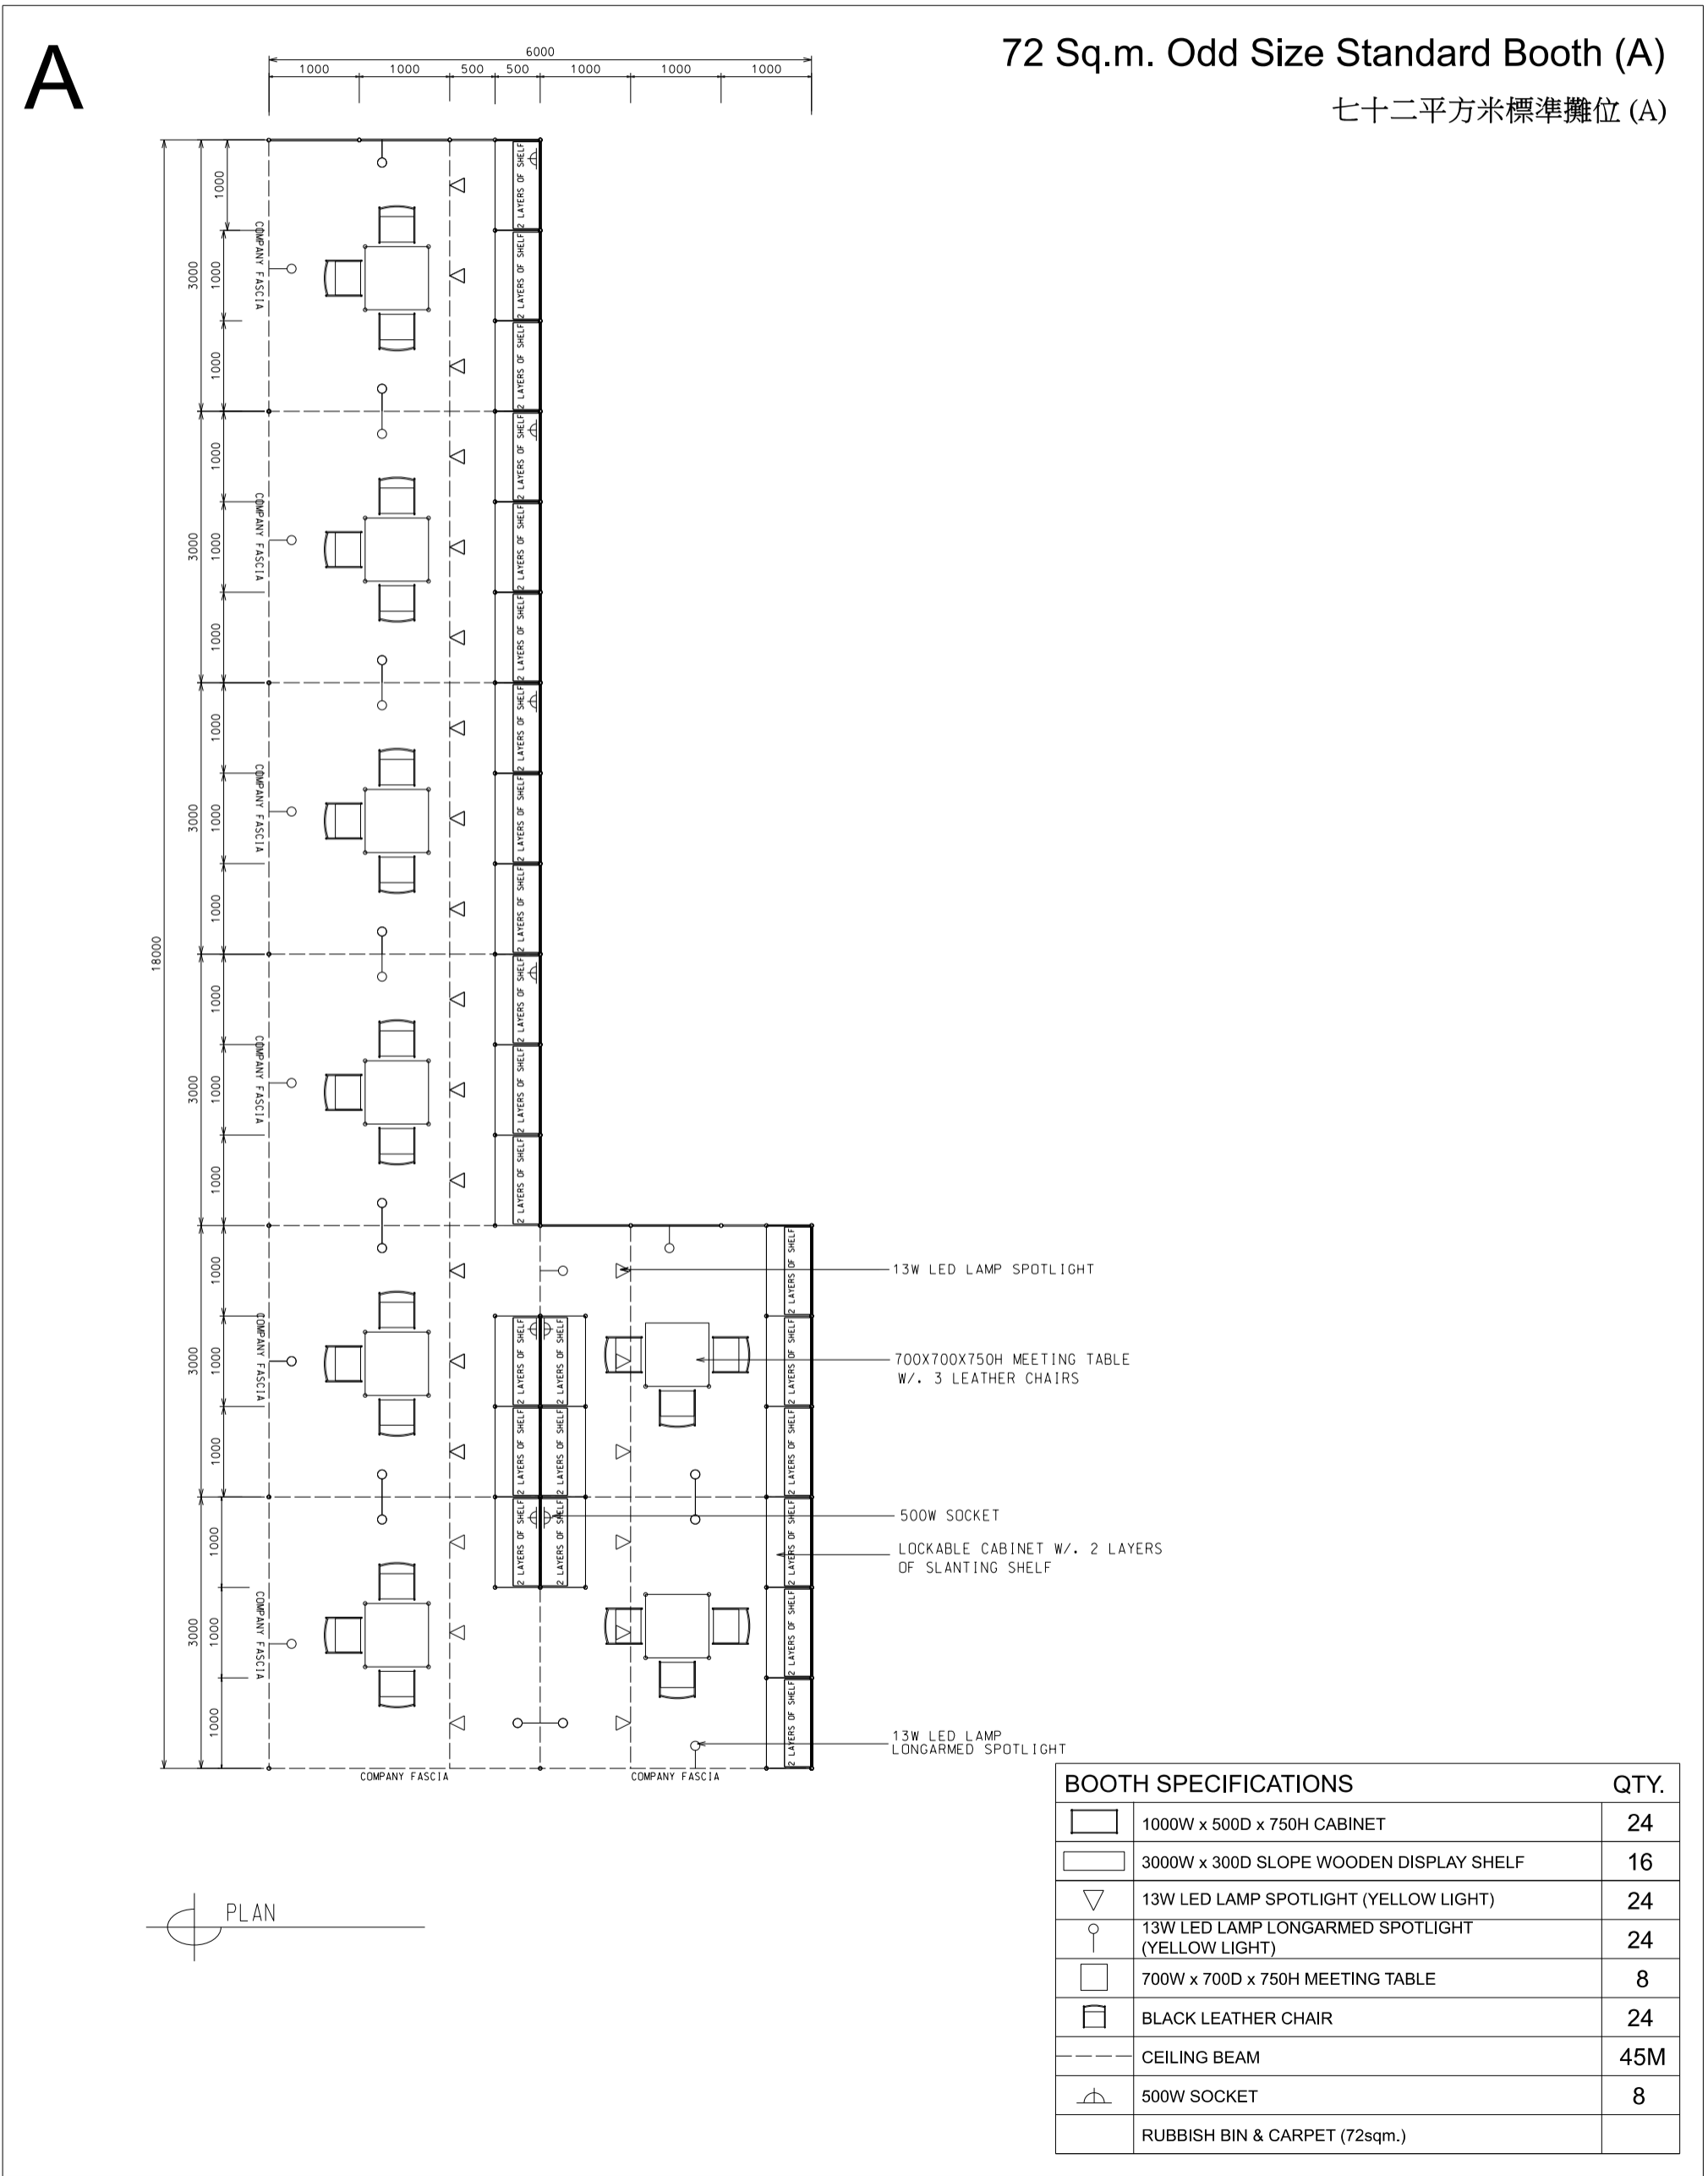

72 Sq.m. Odd Size Standard Booth (A)

七十二平方米標準攤位 (A)

BOOTH SPECIFICATIONS		QTY.
	1000W x 500D x 750H CABINET	24
	3000W x 300D SLOPE WOODEN DISPLAY SHELF	16
	13W LED LAMP SPOTLIGHT (YELLOW LIGHT)	24
	13W LED LAMP LONGARMED SPOTLIGHT (YELLOW LIGHT)	24
	700W x 700D x 750H MEETING TABLE	8
	BLACK LEATHER CHAIR	24
	CEILING BEAM	45M
	500W SOCKET	8
	RUBBISH BIN & CARPET (72sqm.)	

*The Hong Kong Trade Development Council reserves the right to change the configuration if necessary.
 *如有需要，香港貿易發展局有權更改攤位結構。

B

72 Sq.m. Odd Size Peninsula Booth (A)

七十二平方米半島攤位 (A)

BOOTH SPECIFICATIONS		QTY.
	1000W x 500D x 750H CABINET	24
	3000W x 300D SLOPE WOODEN DISPLAY SHELF	8
	2000W x 300D SLOPE WOODEN DISPLAY SHELF	4
	1000W x 300D SLOPE WOODEN DISPLAY SHELF	16
	13W LED LAMP SPOTLIGHT(YELLOW LIGHT)	24
	13W LED LAMP LONGARMED SPOTLIGHT (YELLOW LIGHT)	24
	700W x 700D x 750H MEETING TABLE	8
	BLACK LEATHER CHAIR	24
	CEILING BEAM	42M
	500W SOCKET	8
	RUBBISH BIN & CARPET (72sqm.)	

*The Hong Kong Trade Development Council reserves the right to change the configuration if necessary.

*如有需要，香港貿易發展局有權更改攤位結構。

C

72 Sq.m. Odd Size Peninsula Booth (A)

七十二平方米半島攤位 (A)

BOOTH SPECIFICATIONS		QTY.
	1000W x 500D x 750H CABINET	24
	1000W x 300D SLOPE WOODEN DISPLAY SHELF	12
	3000W x 300D SLOPE WOODEN DISPLAY SHELF	12
	13W LED LAMP SPOTLIGHT (YELLOW LIGHT)	24
	13W LED LAMP LONGARMED SPOTLIGHT (YELLOW LIGHT)	24
	700W x 700D x 750H MEETING TABLE	8
	BLACK LEATHER CHAIR	24
	CEILING BEAM	42M
	500W SOCKET	8
	RUBBISH BIN & CARPET (72sqm.)	