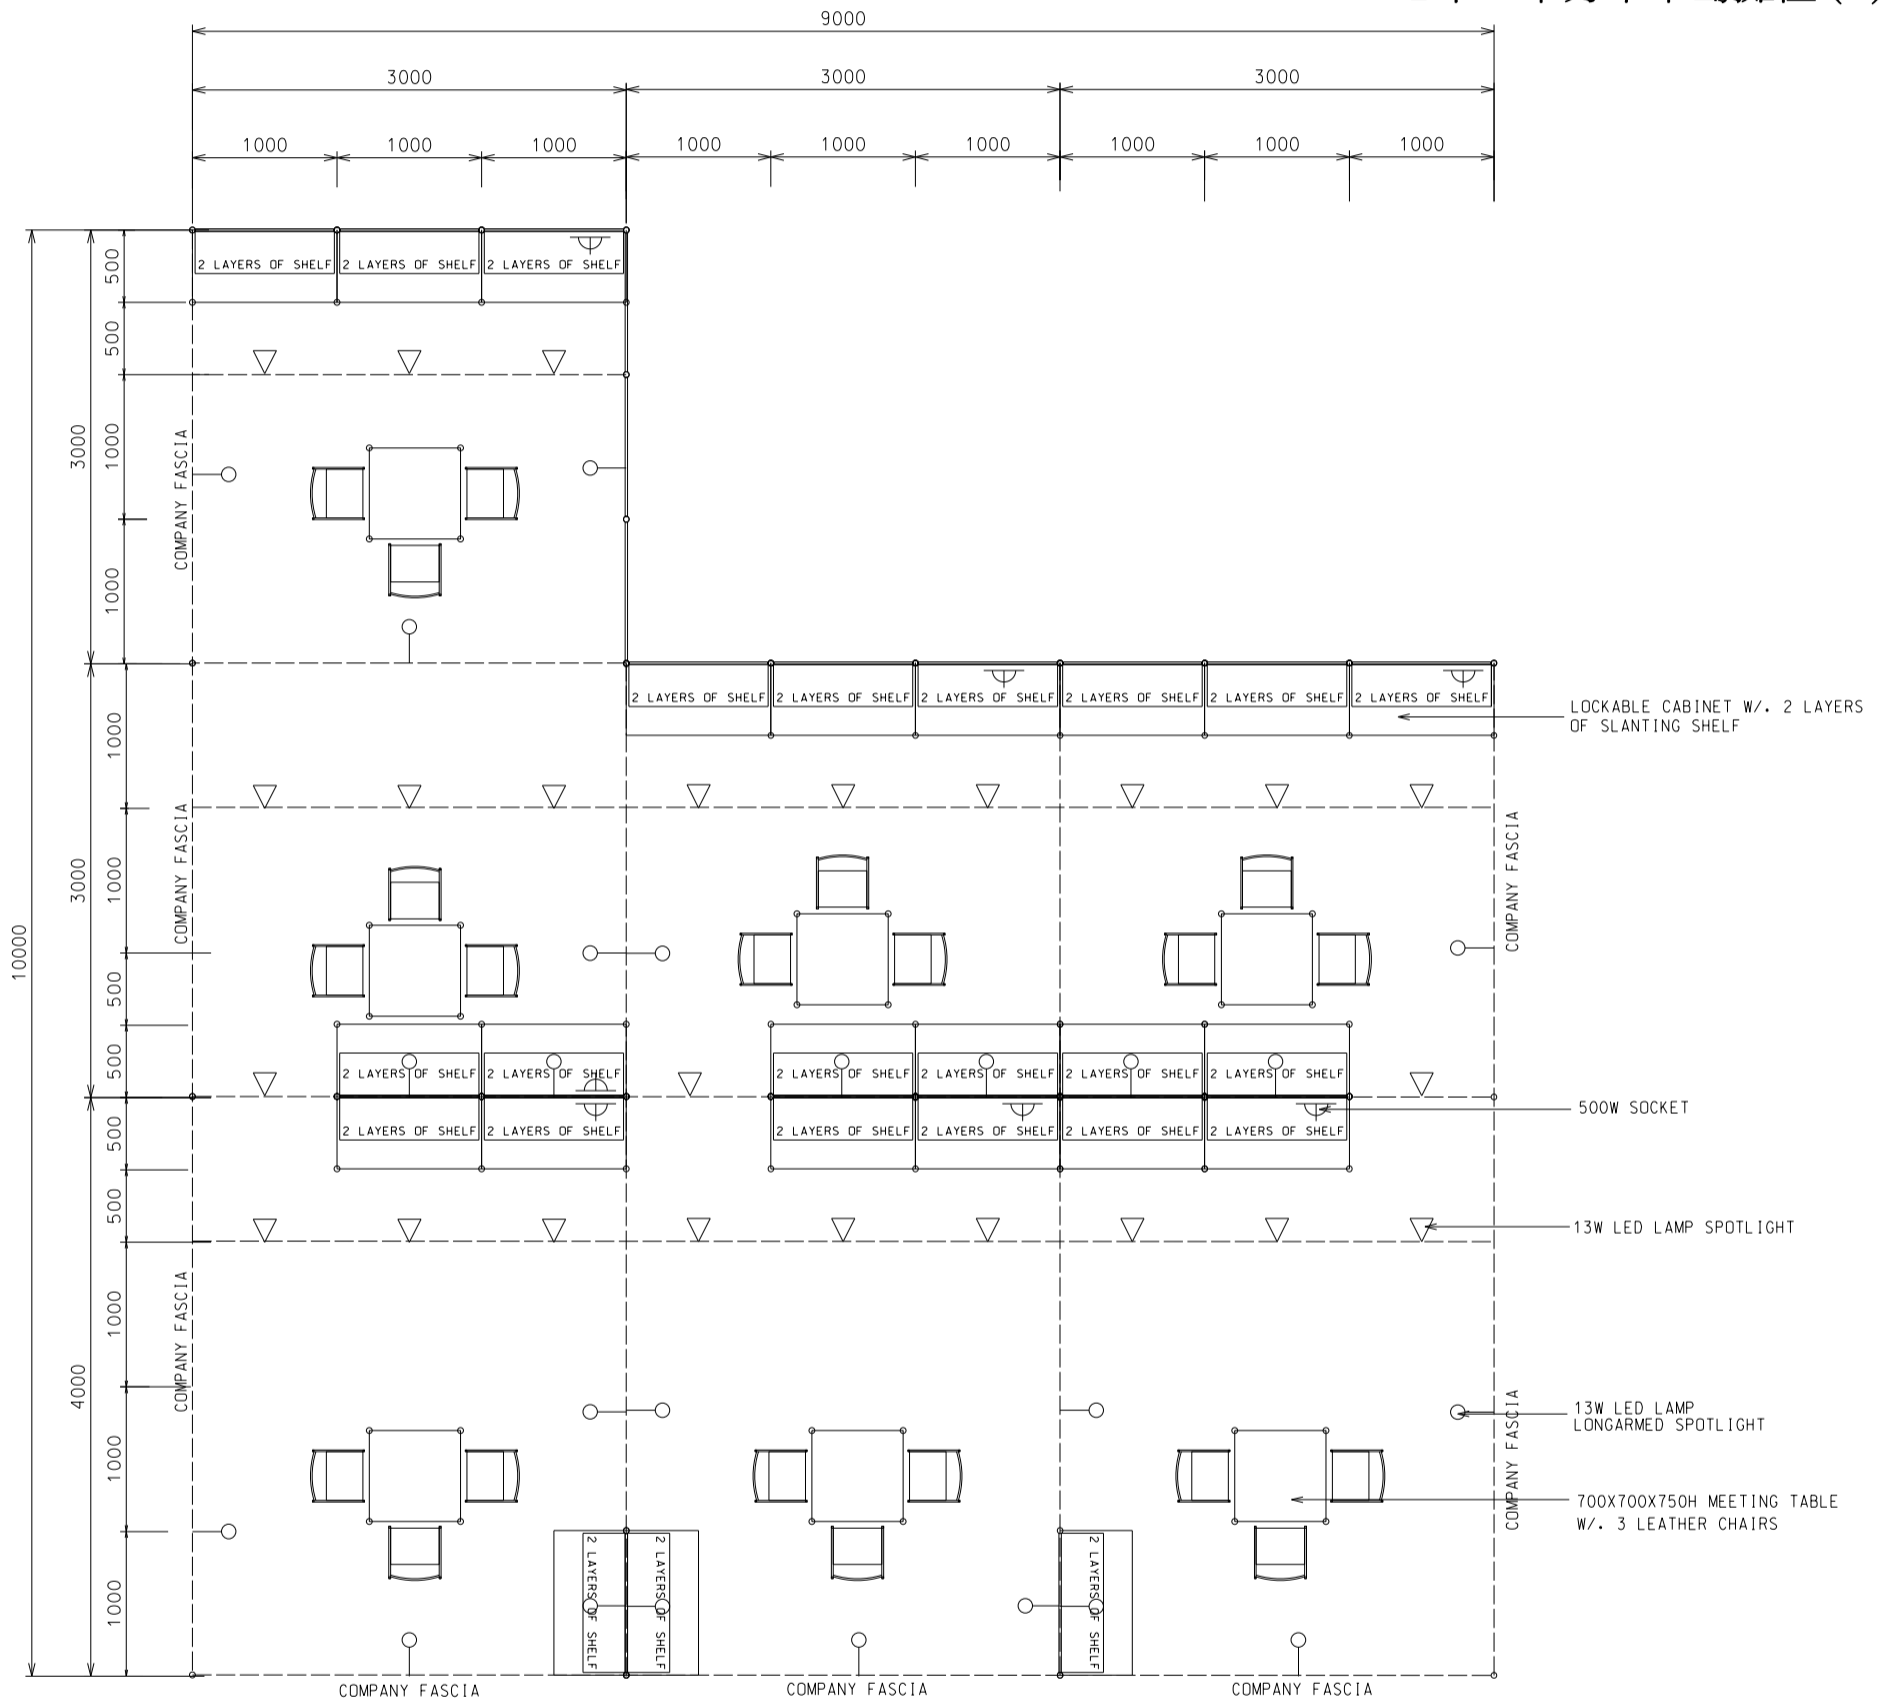

72 Sq.m. Odd Size Standard Booth (A)

七十二平方米標準攤位 (A)

BOOTH SPECIFICATIONS		QTY.
	1000W x 500D x 750H CABINET	24
	3000W x 300D SLOPE WOODEN DISPLAY SHELF	16
	13W LED LAMP SPOTLIGHT (YELLOW LIGHT)	24
	13W LED LAMP LONGARMED SPOTLIGHT (YELLOW LIGHT)	24
	700W x 700D x 750H MEETING TABLE	8
	BLACK LEATHER CHAIR	24
	CEILING BEAM	45M
	500W SOCKET	8
	RUBBISH BIN & CARPET (72sqm.)	

*The Hong Kong Trade Development Council reserves the right to change the configuration if necessary.

*如有需要，香港貿易發展局有權更改攤位結構。

F

72 Sq.m. 4 Sides Open Booth (A)

七十二平方米四邊通道攤位 (A)

BOOTH SPECIFICATIONS		QTY.
	1000W x 500D x 750H CABINET	24
	3000W x 300D SLOPE WOODEN DISPLAY SHELF	12
	2000W x 300D SLOPE WOODEN DISPLAY SHELF	6
	13W LED LAMP SPOTLIGHT (YELLOW LIGHT)	24
	13W LED LAMP LONGARMED SPOTLIGHT (YELLOW LIGHT)	24
	700W x 700D x 750H MEETING TABLE	8
	BLACK LEATHER CHAIR	24
	CEILING BEAM	46M
	500W SOCKET	8
	RUBBISH BIN & CARPET (72sqm.)	

*The Hong Kong Trade Development Council reserves the right to change the configuration if necessary.

*如有需要，香港貿易發展局有權更改攤位結構。

G

72 S.qm Peninsula Booth (A)

七十二平方米半島攤位 (A)

PLAN

BOOTH SPECIFICATIONS		QTY.
	1000W x 500D x 750H CABINET	24
	3000W x 300D SLOPE WOODEN DISPLAY SHELF	6
	2000W x 300D SLOPE WOODEN DISPLAY SHELF	12
	1000W x 300D SLOPE WOODEN DISPLAY SHELF	6
	13W LED LAMP SPOTLIGHT (YELLOW LIGHT)	24
	13W LED LAMP LONGARMED SPOTLIGHT (YELLOW LIGHT)	24
	700W x 700D x 750H MEETING TABLE	7
	BLACK LEATHER CHAIR	21
	CEILING BEAM	39M
	500W SOCKET	7
	RUBBISH BIN & CARPET (72sqm.)	