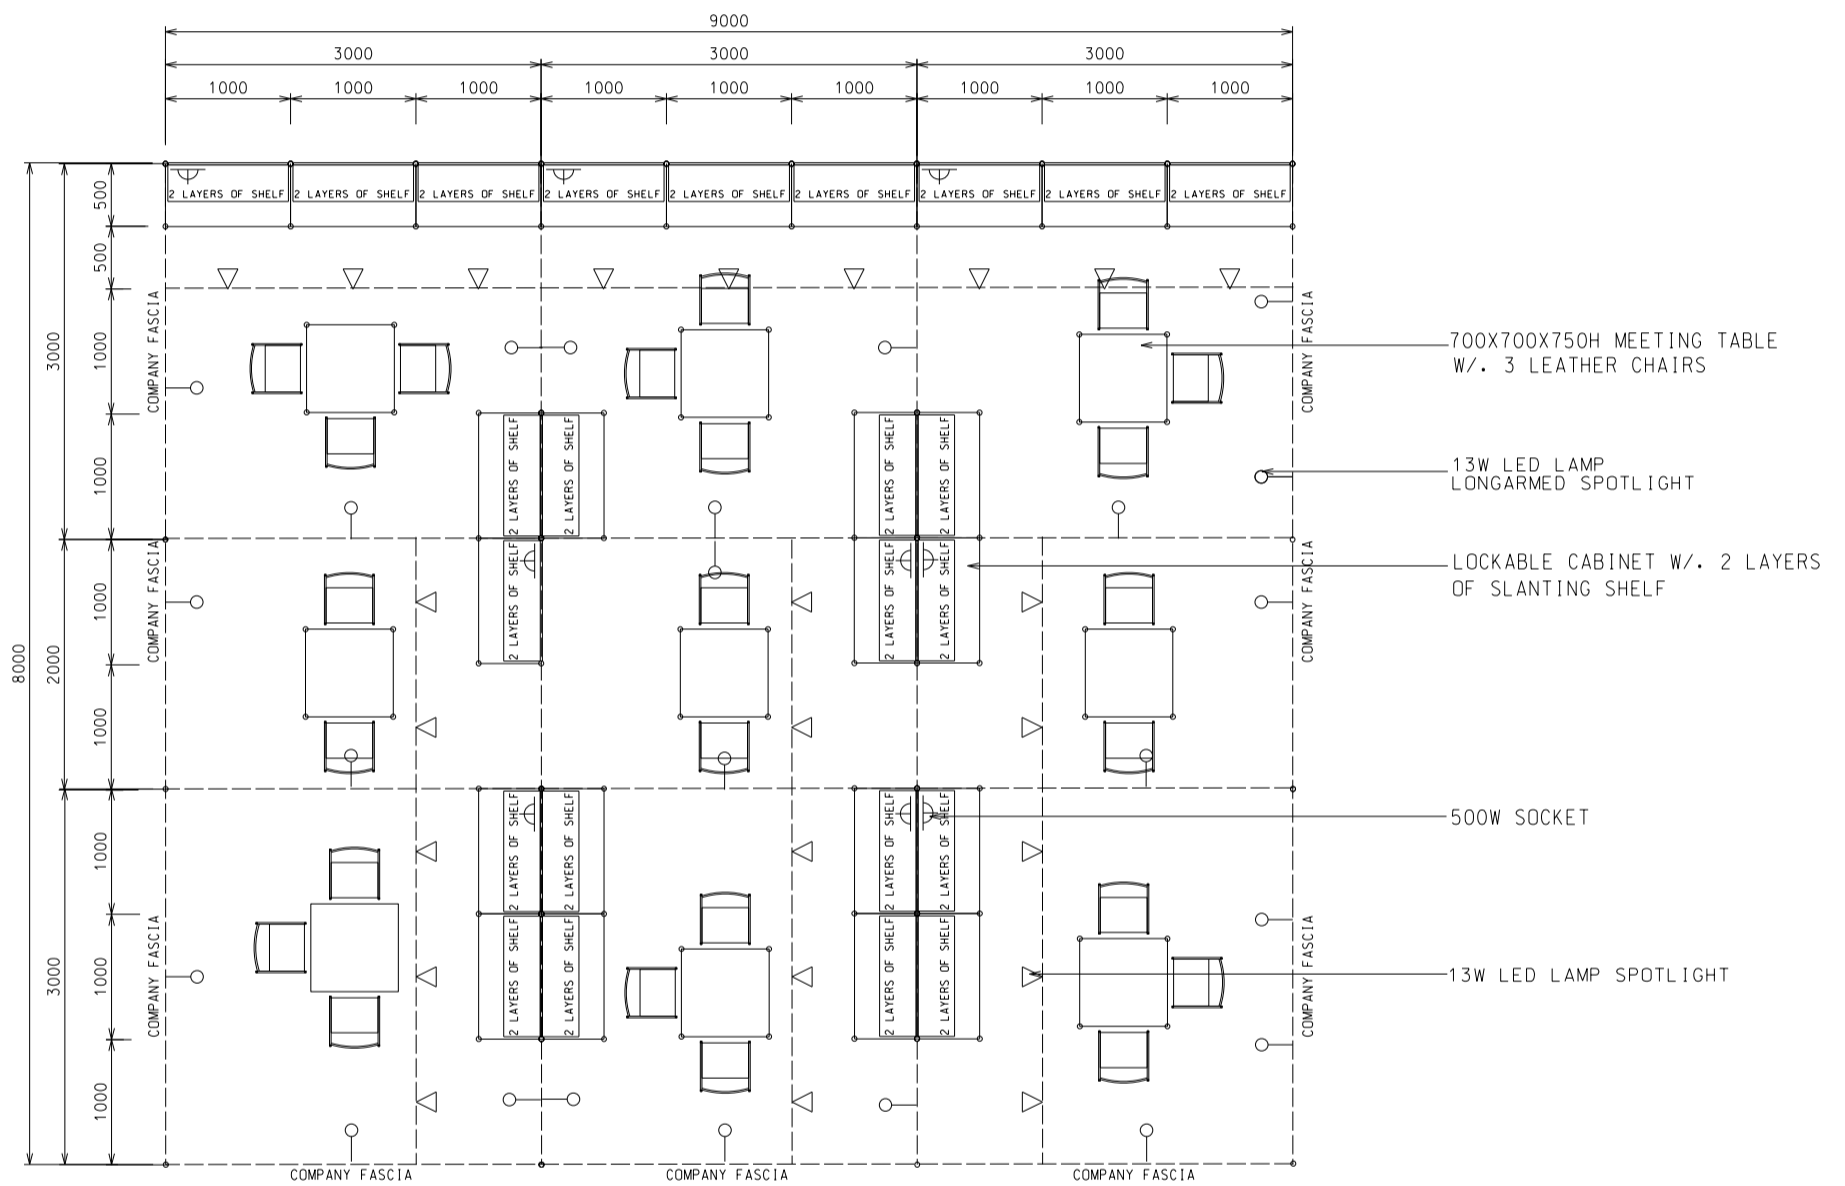

72 Sq.m. Odd Size Standard Booth (A)

七十二平方米標準攤位 (A)

BOOTH SPECIFICATIONS		QTY.
	1000W x 500D x 750H CABINET	24
	3000W x 300D SLOPE WOODEN DISPLAY SHELF	16
	13W LED LAMP SPOTLIGHT (YELLOW LIGHT)	24
	13W LED LAMP LONGARMED SPOTLIGHT (YELLOW LIGHT)	24
	700W x 700D x 750H MEETING TABLE	8
	BLACK LEATHER CHAIR	24
	CEILING BEAM	45M
	500W SOCKET	8
	RUBBISH BIN & CARPET (72sqm.)	

*The Hong Kong Trade Development Council reserves the right to change the configuration if necessary.

*如有需要，香港貿易發展局有權更改攤位結構。

D

72 Sq.m. Odd Size Peninsula Booth (A)

七十二平方米半島攤位 (A)

BOOTH SPECIFICATIONS		QTY.
	1000W x 500D x 750H CABINET	24
	1000W x 300D SLOPE WOODEN DISPLAY SHELF	12
	3000W x 300D SLOPE WOODEN DISPLAY SHELF	12
	13W LED LAMP SPOTLIGHT (YELLOW LIGHT)	24
	13W LED LAMP LONGARMED SPOTLIGHT (YELLOW LIGHT)	24
	700W x 700D x 750H MEETING TABLE	8
	BLACK LEATHER CHAIR	24
	CEILING BEAM	45M
	500W SOCKET	8
RUBBISH BIN & CARPET (72sqm.)		

*The Hong Kong Trade Development Council reserves the right to change the configuration if necessary.

*如有需要，香港貿易發展局有權更改攤位結構。

E

72 Sq.m. Peninsula Booth (A)

七十二平方米半島攤位 (A)

BOOTH SPECIFICATIONS		QTY.
	1000W x 500D x 750H CABINET	24
	3000W x 300D SLOPE WOODEN DISPLAY SHELF	6
	2000W x 300D SLOPE WOODEN DISPLAY SHELF	14
	1000W x 300D SLOPE WOODEN DISPLAY SHELF	2
	13W LED LAMP SPOTLIGHT (YELLOW LIGHT)	24
	13W LED LAMP LONGARMED SPOTLIGHT (YELLOW LIGHT)	24
	700W x 700D x 750H MEETING TABLE	9
	BLACK LEATHER CHAIR	24
	CEILING BEAM	50M
	500W SOCKET	9
	RUBBISH BIN & CARPET (72sqm.)	