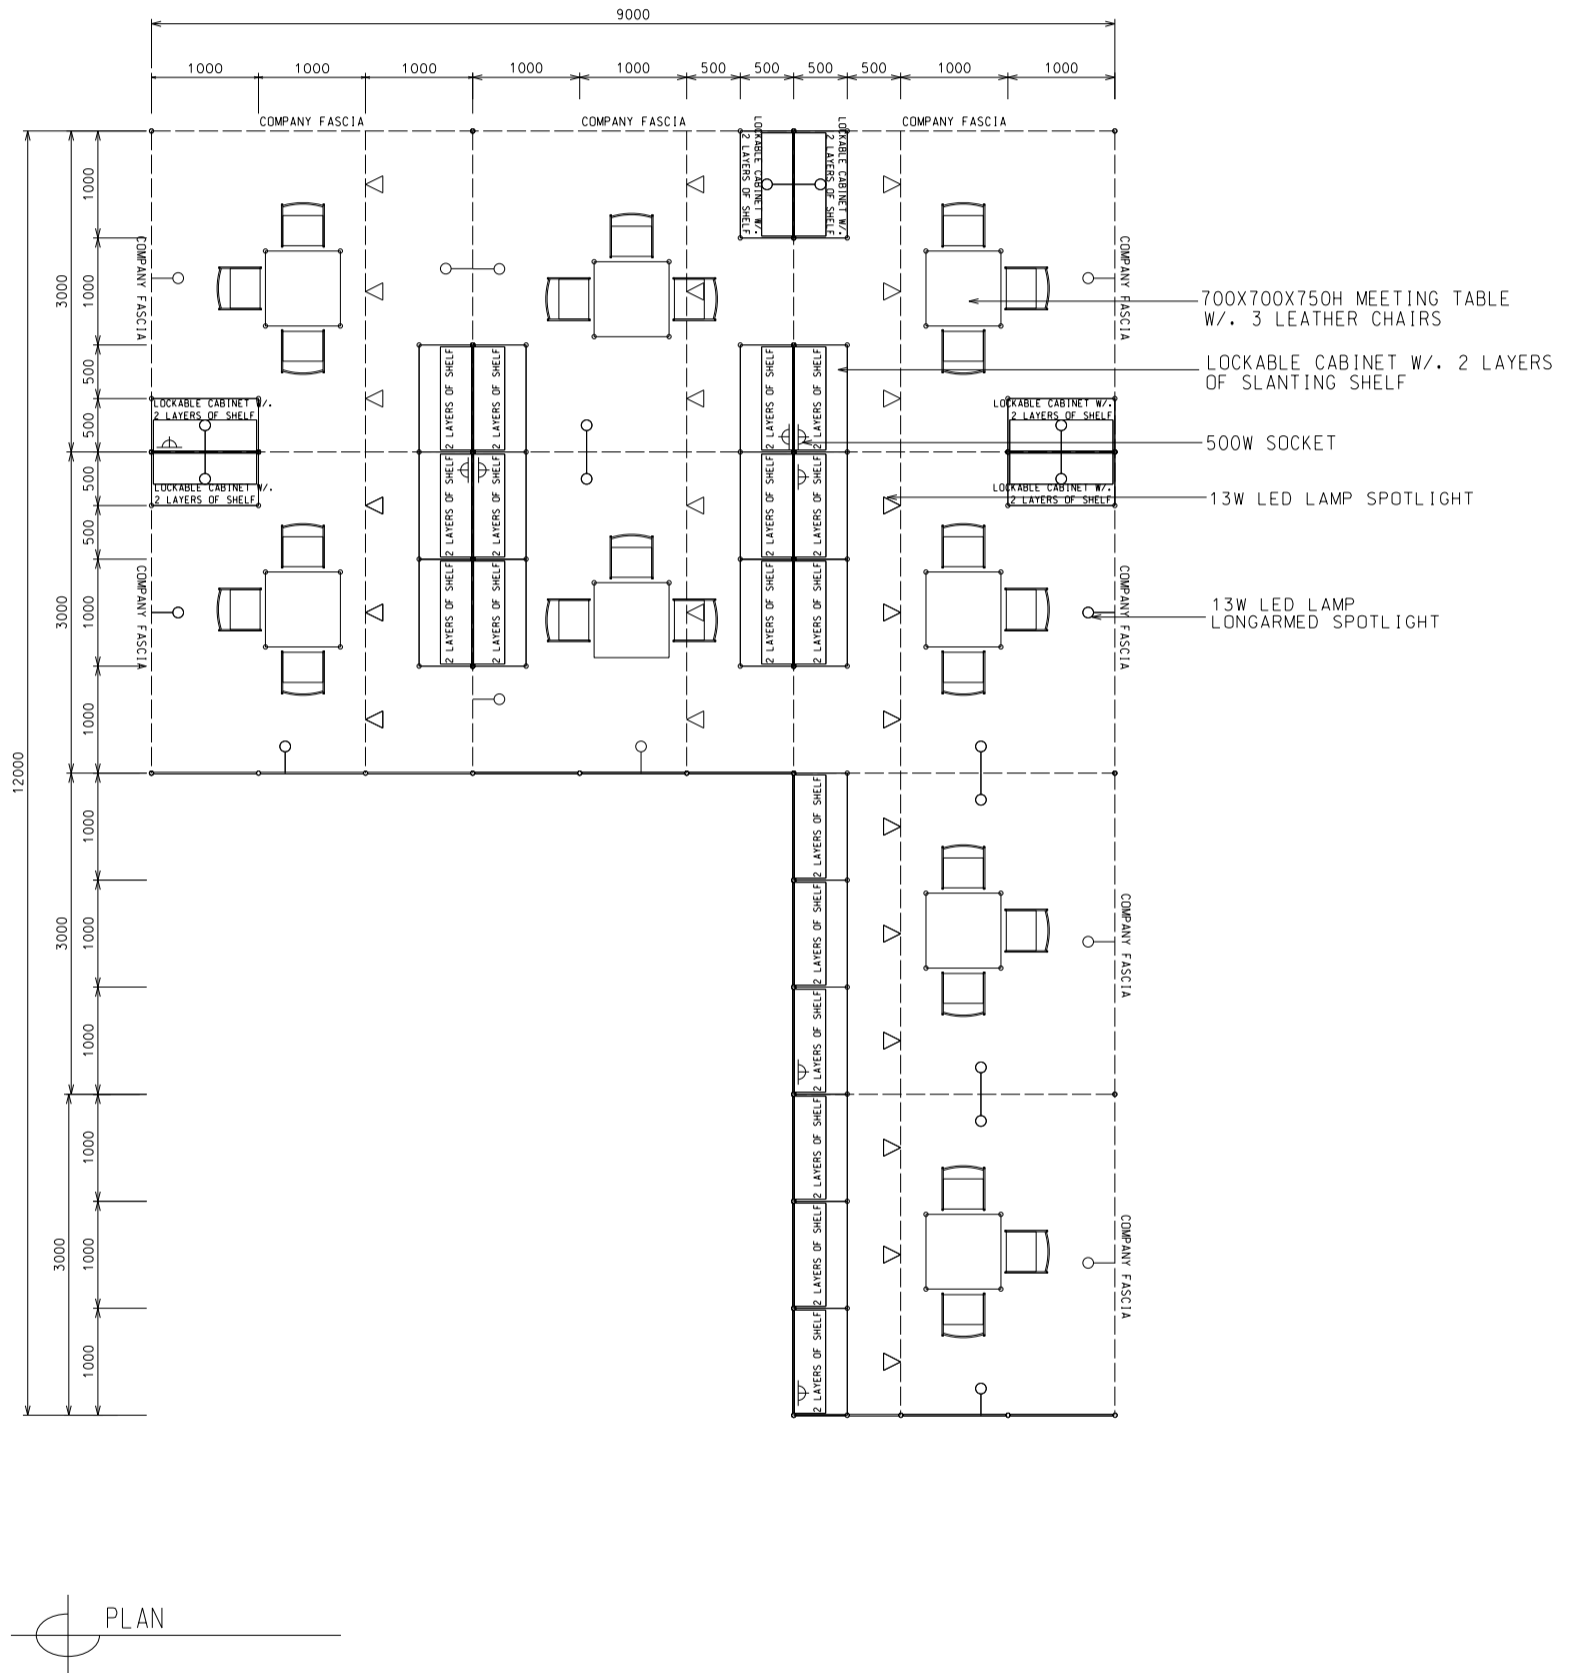

72 Sq.m. Odd Size Standard Booth (A)

七十二平方米標準攤位 (A)

BOOTH SPECIFICATIONS		QTY.
	1000W x 500D x 750H CABINET	24
	3000W x 300D SLOPE WOODEN DISPLAY SHELF	16
	13W LED LAMP SPOTLIGHT (YELLOW LIGHT)	24
	13W LED LAMP LONGARMED SPOTLIGHT (YELLOW LIGHT)	24
	700W x 700D x 750H MEETING TABLE	8
	BLACK LEATHER CHAIR	24
	CEILING BEAM	45M
	500W SOCKET	8
	RUBBISH BIN & CARPET (72sqm.)	

*The Hong Kong Trade Development Council reserves the right to change the configuration if necessary.
 *如有需要，香港貿易發展局有權更改攤位結構。

B

72 Sq.m. Odd Size Peninsula Booth (A)

七十二平方米半島攤位 (A)

BOOTH SPECIFICATIONS		QTY.
	1000W x 500D x 750H CABINET	24
	3000W x 300D SLOPE WOODEN DISPLAY SHELF	8
	2000W x 300D SLOPE WOODEN DISPLAY SHELF	4
	1000W x 300D SLOPE WOODEN DISPLAY SHELF	16
	13W LED LAMP SPOTLIGHT(YELLOW LIGHT)	24
	13W LED LAMP LONGARMED SPOTLIGHT (YELLOW LIGHT)	24
	700W x 700D x 750H MEETING TABLE	8
	BLACK LEATHER CHAIR	24
	CEILING BEAM	42M
	500W SOCKET	8
	RUBBISH BIN & CARPET (72sqm.)	

*The Hong Kong Trade Development Council reserves the right to change the configuration if necessary.

*如有需要，香港貿易發展局有權更改攤位結構。

C

72 Sq.m. Odd Size Peninsula Booth (A)

七十二平方米半島攤位 (A)

BOOTH SPECIFICATIONS		QTY.
	1000W x 500D x 750H CABINET	24
	1000W x 300D SLOPE WOODEN DISPLAY SHELF	12
	3000W x 300D SLOPE WOODEN DISPLAY SHELF	12
	13W LED LAMP SPOTLIGHT (YELLOW LIGHT)	24
	13W LED LAMP LONGARMED SPOTLIGHT (YELLOW LIGHT)	24
	700W x 700D x 750H MEETING TABLE	8
	BLACK LEATHER CHAIR	24
	CEILING BEAM	42M
	500W SOCKET	8
	RUBBISH BIN & CARPET (72sqm.)	