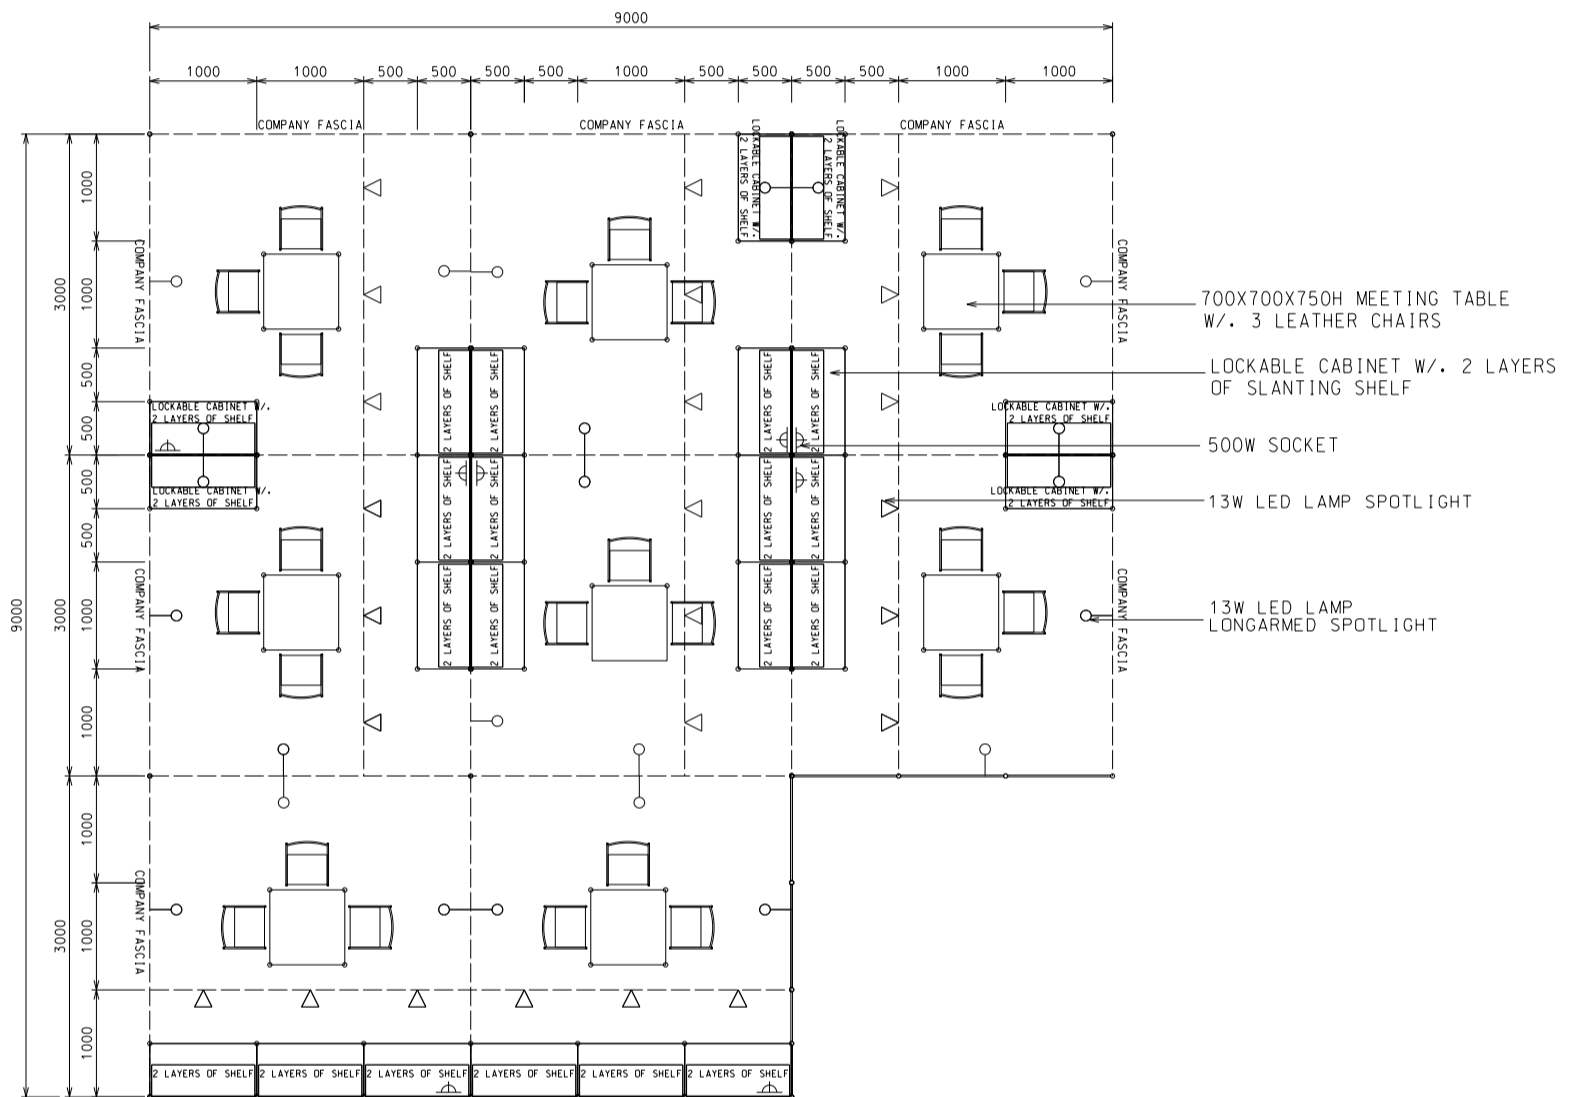

72 Sq.m. Odd Size Standard Booth (A)

七十二平方米標準攤位 (A)

BOOTH SPECIFICATIONS		QTY.
	1000W x 500D x 750H CABINET	24
	3000W x 300D SLOPE WOODEN DISPLAY SHELF	16
	13W LED LAMP SPOTLIGHT (YELLOW LIGHT)	24
	13W LED LAMP LONGARMED SPOTLIGHT (YELLOW LIGHT)	24
	700W x 700D x 750H MEETING TABLE	8
	BLACK LEATHER CHAIR	24
	CEILING BEAM	45M
	500W SOCKET	8
	RUBBISH BIN & CARPET (72sqm.)	

*The Hong Kong Trade Development Council reserves the right to change the configuration if necessary.

*如有需要，香港貿易發展局有權更改攤位結構。

C

72 Sq.m. Odd Size Peninsula Booth (A)

七十二平方米半島攤位 (A)

BOOTH SPECIFICATIONS		QTY.
	1000W x 500D x 750H CABINET	24
	1000W x 300D SLOPE WOODEN DISPLAY SHELF	12
	3000W x 300D SLOPE WOODEN DISPLAY SHELF	12
	13W LED LAMP SPOTLIGHT (YELLOW LIGHT)	24
	13W LED LAMP LONGARMED SPOTLIGHT (YELLOW LIGHT)	24
	700W x 700D x 750H MEETING TABLE	8
	BLACK LEATHER CHAIR	24
	CEILING BEAM	42M
	500W SOCKET	8
	RUBBISH BIN & CARPET (72sqm.)	

*The Hong Kong Trade Development Council reserves the right to change the configuration if necessary.

*如有需要，香港貿易發展局有權更改攤位結構。

D

72 Sq.m. Odd Size Peninsula Booth (A)

七十二平方米半島攤位 (A)

BOOTH SPECIFICATIONS		QTY.
	1000W x 500D x 750H CABINET	24
	1000W x 300D SLOPE WOODEN DISPLAY SHELF	12
	3000W x 300D SLOPE WOODEN DISPLAY SHELF	12
	13W LED LAMP SPOTLIGHT (YELLOW LIGHT)	24
	13W LED LAMP LONGARMED SPOTLIGHT (YELLOW LIGHT)	24
	700W x 700D x 750H MEETING TABLE	8
	BLACK LEATHER CHAIR	24
	CEILING BEAM	45M
	500W SOCKET	8
RUBBISH BIN & CARPET (72sqm.)		