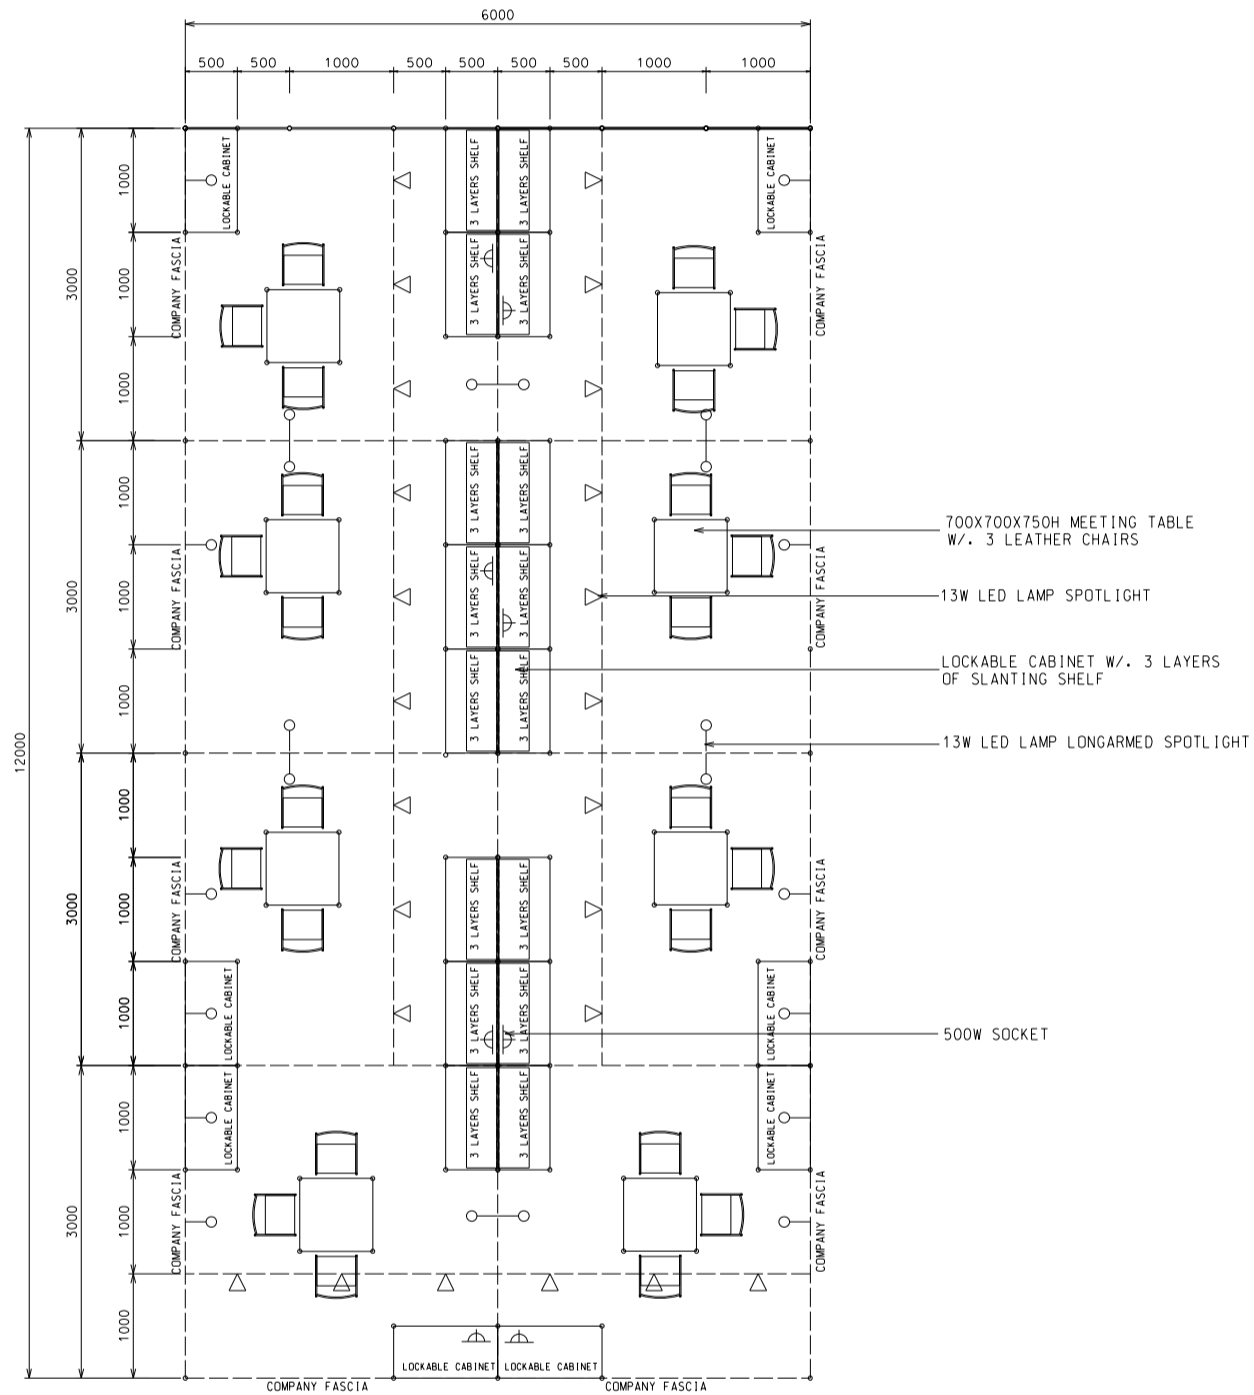

*The Hong Kong Trade Development Council reserves the right to change the configuration if necessary.

*如有需要，香港貿易發展局有權更改攤位結構。

F

72 Sq.m. 4 Sides Open Booth (A)

七十二平方米四邊通道攤位 (A)

BOOTH SPECIFICATIONS		QTY.
	1000W x 500D x 750H CABINET	24
	3000W x 300D SLOPE WOODEN DISPLAY SHELF	12
	2000W x 300D SLOPE WOODEN DISPLAY SHELF	6
	13W LED LAMP SPOTLIGHT (YELLOW LIGHT)	24
	13W LED LAMP LONGARMED SPOTLIGHT (YELLOW LIGHT)	24
	700W x 700D x 750H MEETING TABLE	8
	BLACK LEATHER CHAIR	24
	CEILING BEAM	46M
	500W SOCKET	8
	RUBBISH BIN & CARPET (72sqm.)	

*The Hong Kong Trade Development Council reserves the right to change the configuration if necessary.

*如有需要，香港貿易發展局有權更改攤位結構。

G

72 S.qm Peninsula Booth (A)

七十二平方米半島攤位 (A)

PLAN

BOOTH SPECIFICATIONS		QTY.
	1000W x 500D x 750H CABINET	24
	3000W x 300D SLOPE WOODEN DISPLAY SHELF	6
	2000W x 300D SLOPE WOODEN DISPLAY SHELF	12
	1000W x 300D SLOPE WOODEN DISPLAY SHELF	6
	13W LED LAMP SPOTLIGHT (YELLOW LIGHT)	24
	13W LED LAMP LONGARMED SPOTLIGHT (YELLOW LIGHT)	24
	700W x 700D x 750H MEETING TABLE	7
	BLACK LEATHER CHAIR	21
	CEILING BEAM	39M
	500W SOCKET	7
	RUBBISH BIN & CARPET (72sqm.)	

*The Hong Kong Trade Development Council reserves the right to change the configuration if necessary.

*如有需要，香港貿易發展局有權更改攤位結構。

G

72 Sq.m. Peninsula Booth (A)

七十二平方米半島攤位 (A)

BOOTH SPECIFICATIONS		QTY.
	1000W x 500D x 750H CABINET	24
	3000W x 300D SLOPE WOODEN DISPLAY SHELF	12
	2000W x 300D SLOPE WOODEN DISPLAY SHELF	6
	13W LED LAMP SPOTLIGHT (YELLOW LIGHT)	24
	13W LED LAMP LONGARMED SPOTLIGHT (YELLOW LIGHT)	24
	700W x 700D x 750H MEETING TABLE	8
	BLACK LEATHER CHAIR	24
	CEILING BEAM	46M
	500W SOCKET	8
	RUBBISH BIN & CARPET (72sqm.)	