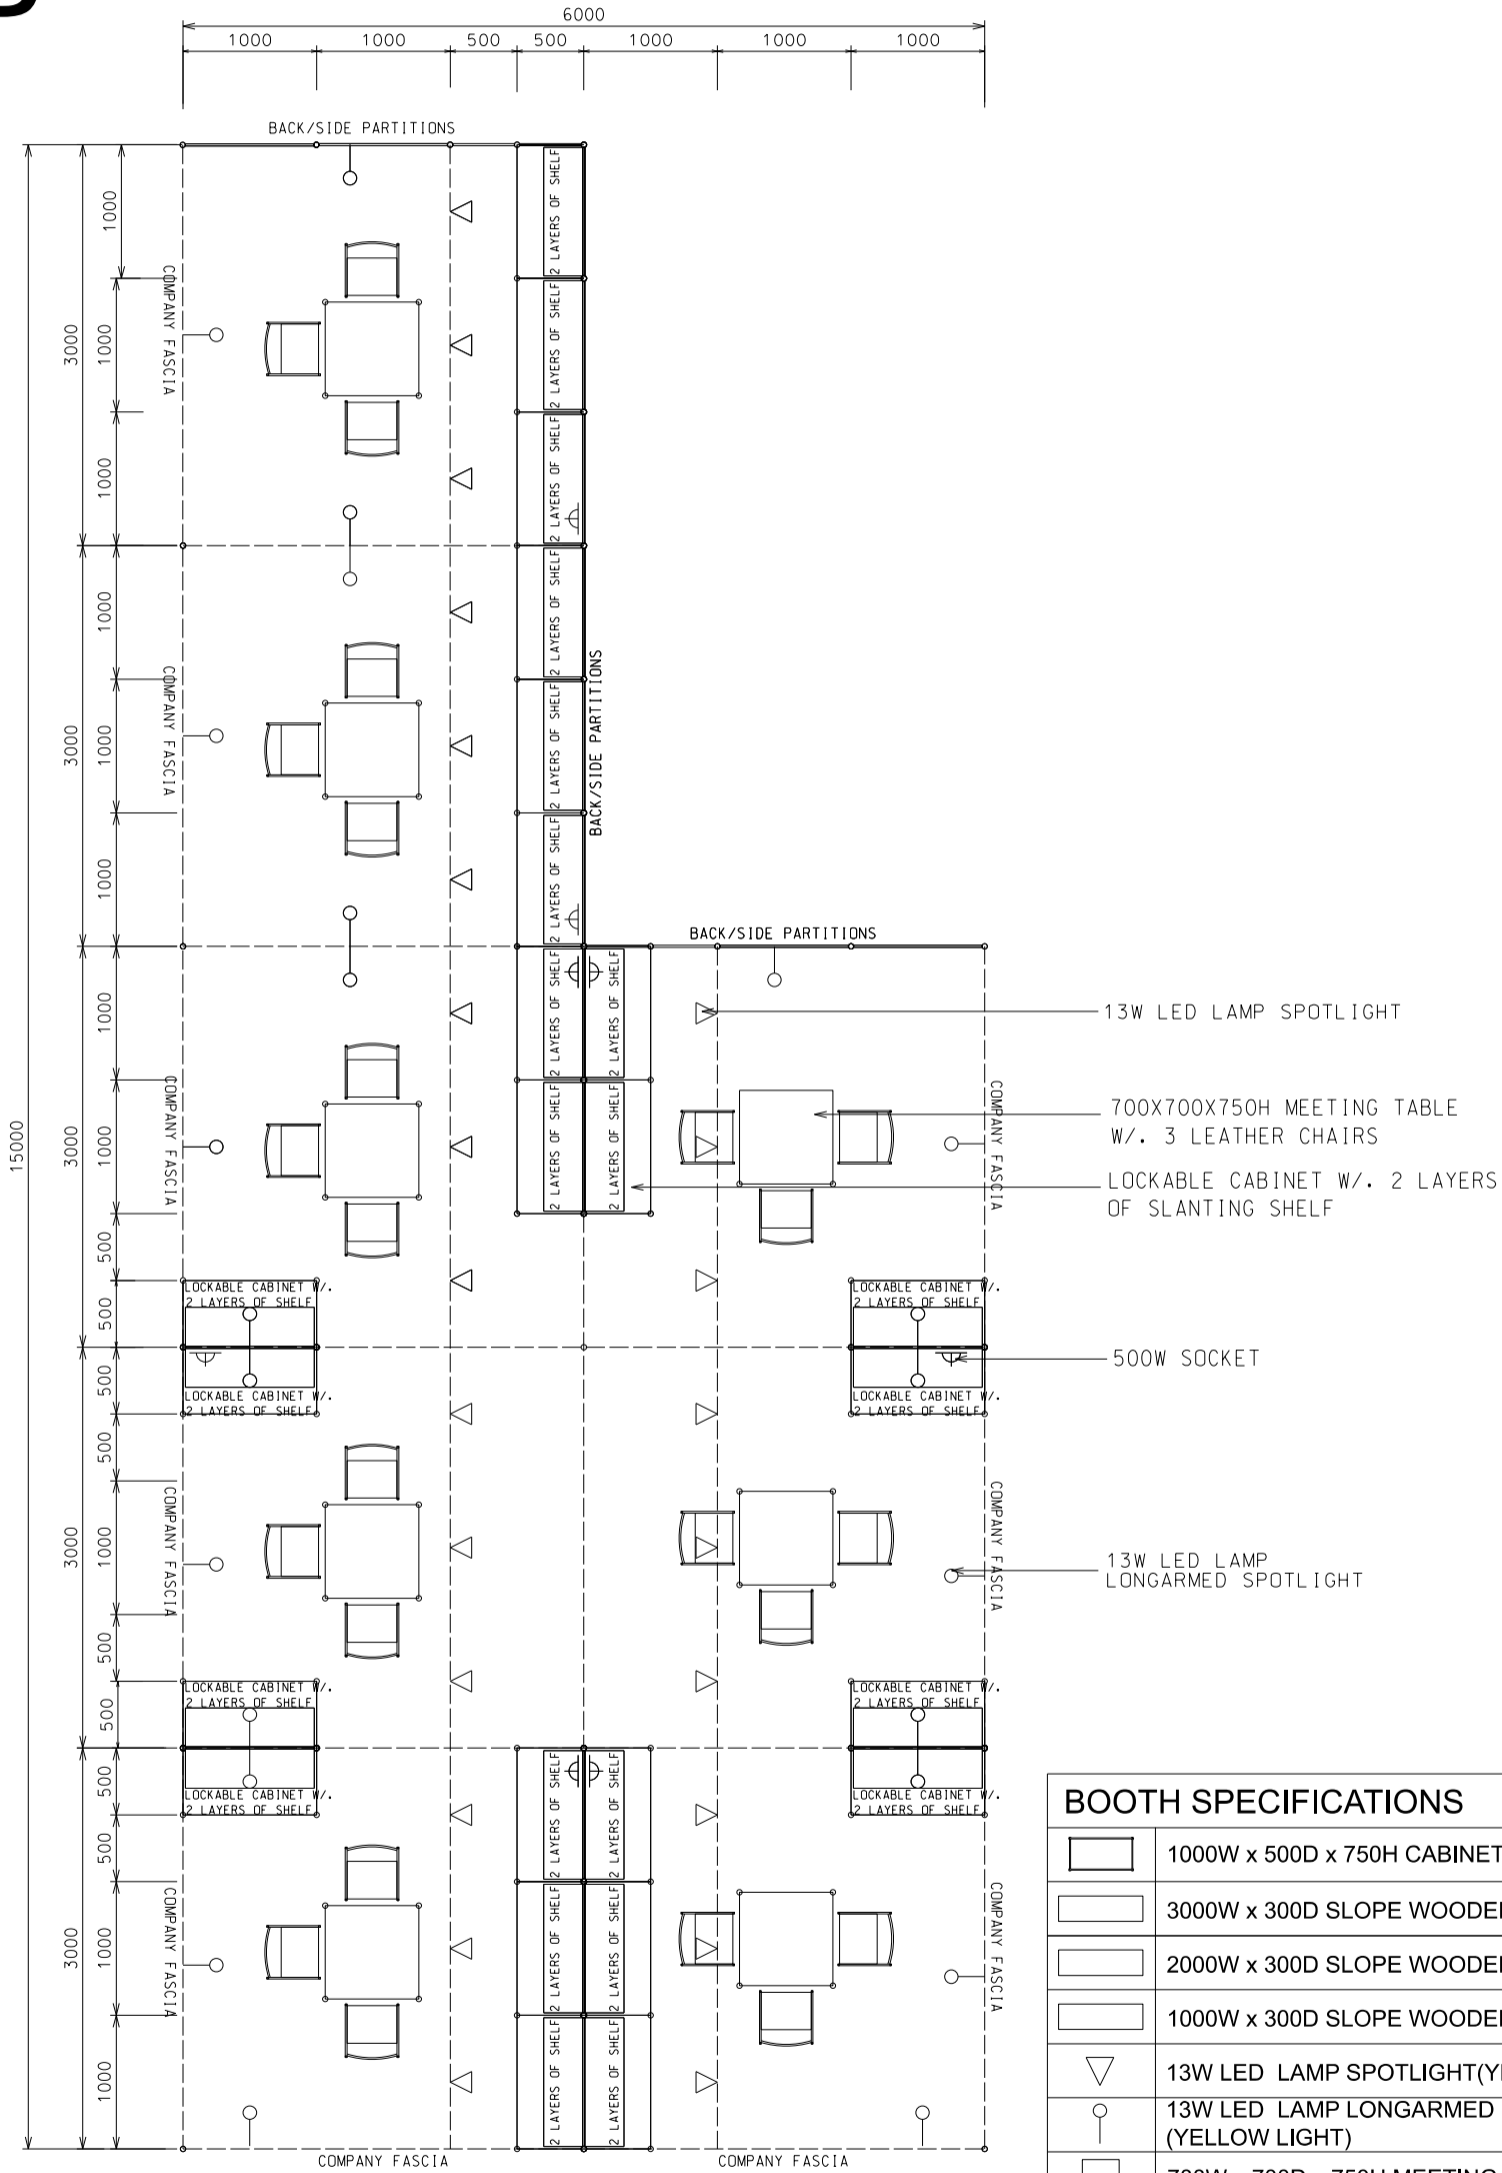

72 Sq.m. Odd Size Standard Booth (A)

七十二平方米標準攤位 (A)

BOOTH SPECIFICATIONS		QTY.
	1000W x 500D x 750H CABINET	24
	3000W x 300D SLOPE WOODEN DISPLAY SHELF	16
	13W LED LAMP SPOTLIGHT (YELLOW LIGHT)	24
	13W LED LAMP LONGARMED SPOTLIGHT (YELLOW LIGHT)	24
	700W x 700D x 750H MEETING TABLE	8
	BLACK LEATHER CHAIR	24
	CEILING BEAM	45M
	500W SOCKET	8
	RUBBISH BIN & CARPET (72sqm.)	

*The Hong Kong Trade Development Council reserves the right to change the configuration if necessary.
 *如有需要，香港貿易發展局有權更改攤位結構。

B

72 Sq.m. Odd Size Peninsula Booth (A)

七十二平方米半島攤位 (A)

BOOTH SPECIFICATIONS		QTY.
	1000W x 500D x 750H CABINET	24
	3000W x 300D SLOPE WOODEN DISPLAY SHELF	8
	2000W x 300D SLOPE WOODEN DISPLAY SHELF	4
	1000W x 300D SLOPE WOODEN DISPLAY SHELF	16
	13W LED LAMP SPOTLIGHT(YELLOW LIGHT)	24
	13W LED LAMP LONGARMED SPOTLIGHT (YELLOW LIGHT)	24
	700W x 700D x 750H MEETING TABLE	8
	BLACK LEATHER CHAIR	24
	CEILING BEAM	42M
	500W SOCKET	8
	RUBBISH BIN & CARPET (72sqm.)	

*The Hong Kong Trade Development Council reserves the right to change the configuration if necessary.

*如有需要，香港貿易發展局有權更改攤位結構。

C

72 Sq.m. Odd Size Peninsula Booth (A)

七十二平方米半島攤位 (A)

BOOTH SPECIFICATIONS		QTY.
	1000W x 500D x 750H CABINET	24
	1000W x 300D SLOPE WOODEN DISPLAY SHELF	12
	3000W x 300D SLOPE WOODEN DISPLAY SHELF	12
	13W LED LAMP SPOTLIGHT (YELLOW LIGHT)	24
	13W LED LAMP LONGARMED SPOTLIGHT (YELLOW LIGHT)	24
	700W x 700D x 750H MEETING TABLE	8
	BLACK LEATHER CHAIR	24
	CEILING BEAM	42M
	500W SOCKET	8
	RUBBISH BIN & CARPET (72sqm.)	