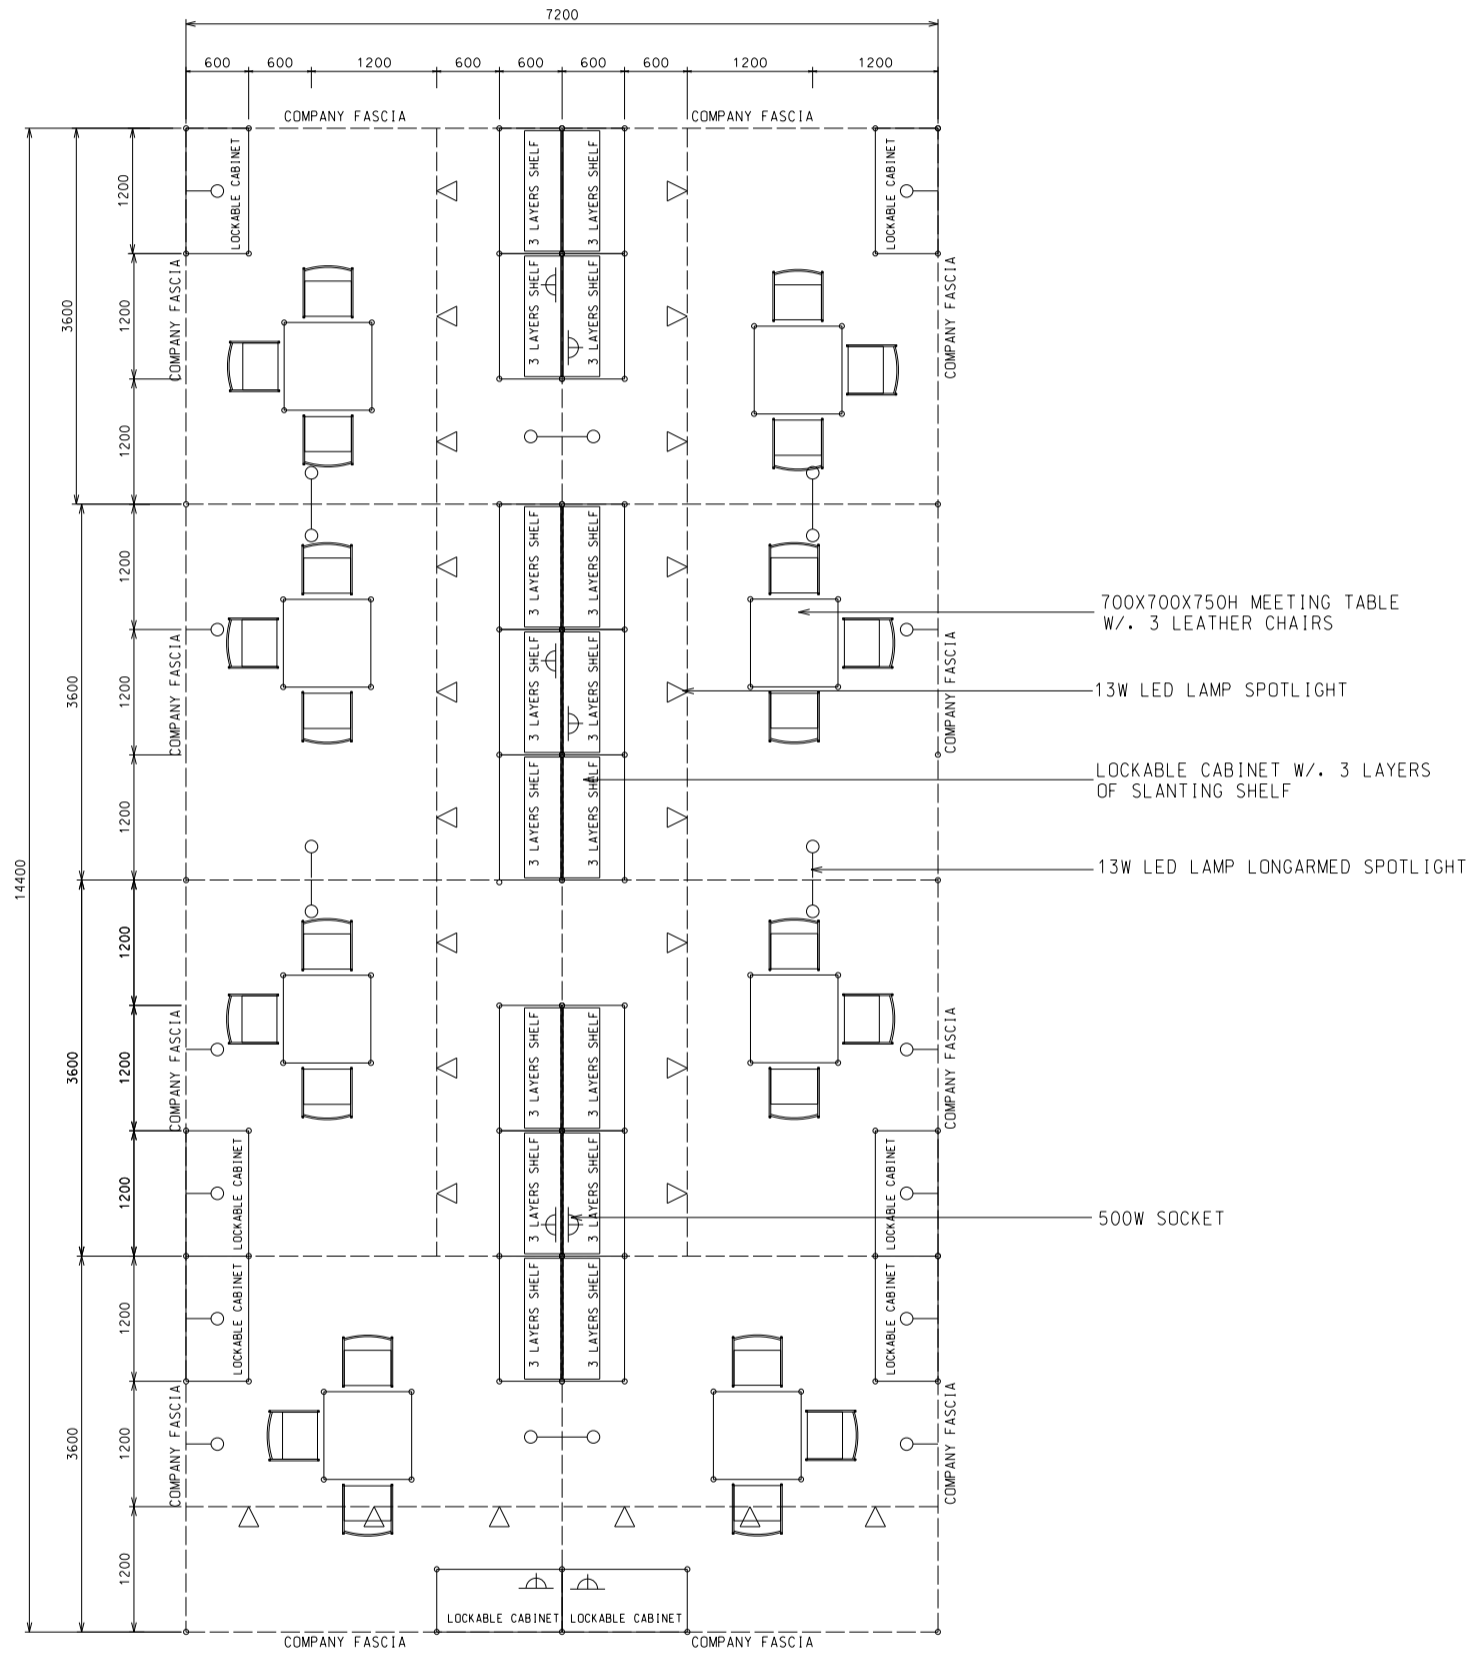

72 Sq.m. Odd Size Standard Booth (A)

七十二平方米標準攤位 (A)

BOOTH SPECIFICATIONS		QTY.
	1000W x 500D x 750H CABINET	24
	3000W x 300D SLOPE WOODEN DISPLAY SHELF	16
	13W LED LAMP SPOTLIGHT (YELLOW LIGHT)	24
	13W LED LAMP LONGARMED SPOTLIGHT (YELLOW LIGHT)	24
	700W x 700D x 750H MEETING TABLE	8
	BLACK LEATHER CHAIR	24
	CEILING BEAM	45M
	500W SOCKET	8
	RUBBISH BIN & CARPET (72sqm.)	

*The Hong Kong Trade Development Council reserves the right to change the configuration if necessary.

*如有需要，香港貿易發展局有權更改攤位結構。

E

72 Sq.m. Peninsula Booth (A)

七十二平方米半島攤位 (A)

BOOTH SPECIFICATIONS		QTY.
	1000W x 500D x 750H CABINET	24
	3000W x 300D SLOPE WOODEN DISPLAY SHELF	6
	2000W x 300D SLOPE WOODEN DISPLAY SHELF	14
	1000W x 300D SLOPE WOODEN DISPLAY SHELF	2
	13W LED LAMP SPOTLIGHT (YELLOW LIGHT)	24
	13W LED LAMP LONGARMED SPOTLIGHT (YELLOW LIGHT)	24
	700W x 700D x 750H MEETING TABLE	9
	BLACK LEATHER CHAIR	24
	CEILING BEAM	50M
	500W SOCKET	9
	RUBBISH BIN & CARPET (72sqm.)	

*The Hong Kong Trade Development Council reserves the right to change the configuration if necessary.

*如有需要，香港貿易發展局有權更改攤位結構。

F

72 Sq.m. 4 Sides Open Booth (A)

七十二平方米四邊通道攤位 (A)

BOOTH SPECIFICATIONS		QTY.
	1000W x 500D x 750H CABINET	24
	3000W x 300D SLOPE WOODEN DISPLAY SHELF	12
	2000W x 300D SLOPE WOODEN DISPLAY SHELF	6
	13W LED LAMP SPOTLIGHT (YELLOW LIGHT)	24
	13W LED LAMP LONGARMED SPOTLIGHT (YELLOW LIGHT)	24
	700W x 700D x 750H MEETING TABLE	8
	BLACK LEATHER CHAIR	24
	CEILING BEAM	46M
	500W SOCKET	8
	RUBBISH BIN & CARPET (72sqm.)	