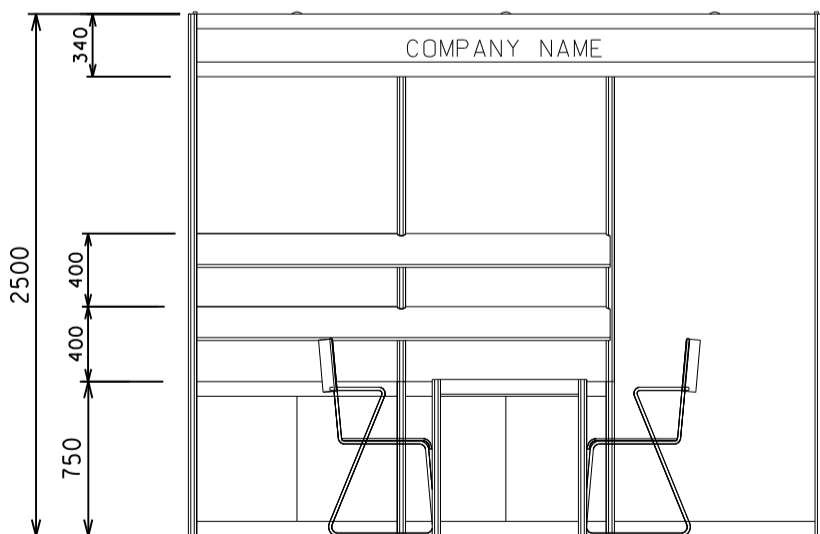

2M x 3M 2 Sides Open Booth

三米乘二米兩邊通道攤位

BOOTH SPECIFICATIONS		QTY.
	1000W x 500D x 750H CABINET	2
	2000W x 300D SLOPE WOODEN DISPLAY SHELF	2
	13W LED LAMP SPOTLIGHT (YELLOW LIGHT)	2
	13W LED LAMP LONGARMED SPOTLIGHT (YELLOW LIGHT)	2
	700W x 700D x 750H MEETING TABLE	1
	BLACK LEATHER CHAIR	2
	CEILING BEAM	3M
	500W SOCKET	1
	RUBBISH BIN & CARPET (6sqm.)	

2M x 3M Peninsula Booth

二米乘三米半島攤位

PLAN

PERSPECTIVE

ELEVATION

BOOTH SPECIFICATIONS		QTY.
	1000W x 500D x 750H CABINET	2
	2000W x 300D SLOPE WOODEN DISPLAY SHELF	2
	13W LED LAMP SPOTLIGHT (YELLOW LIGHT)	2
	13W LED LAMP LONGARMED SPOTLIGHT (YELLOW LIGHT)	2
	700W x 700D x 750H MEETING TABLE	1
	BLACK LEATHER CHAIR	2
	CEILING BEAM	2M
	500W SOCKET	1
	RUBBISH BIN & CARPET (6sqm.)	

*The Hong Kong Trade Development Council reserves the right to change the configuration if necessary.

*如有需要，香港貿易發展局有權更改攤位結構。

2M x 3M Right Corner Booth

二米乘三米右邊角位攤位

PLAN

PERSPECTIVE

ELEVATION

BOOTH SPECIFICATIONS		QTY.
	1000W x 500D x 750H CABINET	2
	2000W x 300D SLOPE WOODEN DISPLAY SHELF	2
	13W LED LAMP SPOTLIGHT (YELLOW LIGHT)	2
	13W LED LAMP LONGARMED SPOTLIGHT (YELLOW LIGHT)	2
	700W x 700D x 750H MEETING TABLE	1
	BLACK LEATHER CHAIR	2
	CEILING BEAM	2M
	500W SOCKET	1
	RUBBISH BIN & CARPET (6sqm.)	

*The Hong Kong Trade Development Council reserves the right to change the configuration if necessary.

*如有需要，香港貿易發展局有權更改攤位結構。

3M x 2M Standard Booth

三米乘二米標準攤位

BOOTH SPECIFICATIONS		QTY.
	1000W x 500D x 750H CABINET	2
	2000W x 300D SLOPE WOODEN DISPLAY SHELF	2
	13W LED LAMP SPOTLIGHT (YELLOW LIGHT)	2
	13W LED LAMP LONGARMED SPOTLIGHT (YELLOW LIGHT)	2
	700W x 700D x 750H MEETING TABLE	1
	BLACK LEATHER CHAIR	2
	CEILING BEAM	3M
	500W SOCKET	1
	RUBBISH BIN & CARPET (6sqm.)	