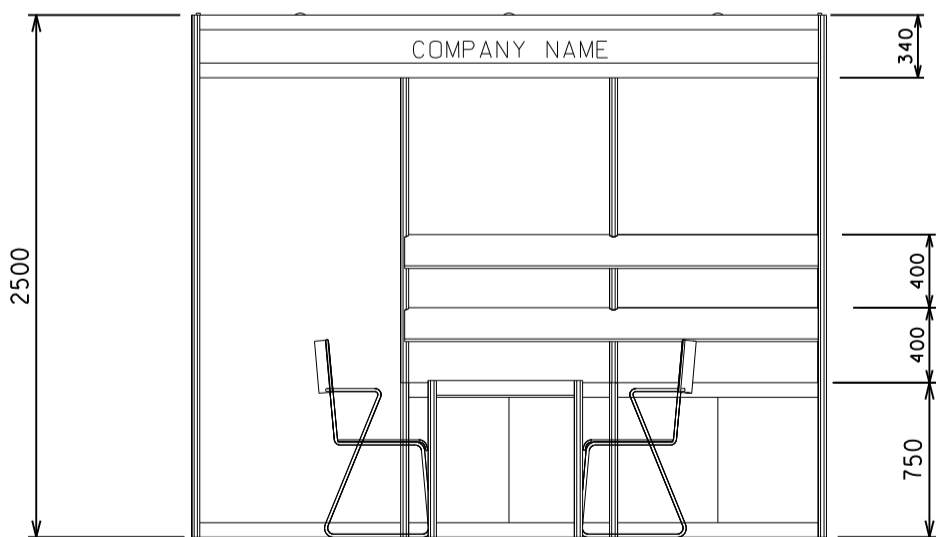

*The Hong Kong Trade Development Council reserves the right to change the configuration if necessary.

*如有需要，香港貿易發展局有權更改攤位結構。

3M x 2M Standard Booth

三米乘二米標準攤位

BOOTH SPECIFICATIONS		QTY.
	1000W x 500D x 750H CABINET	2
	2000W x 300D SLOPE WOODEN DISPLAY SHELF	2
	13W LED LAMP SPOTLIGHT (YELLOW LIGHT)	2
	13W LED LAMP LONGARMED SPOTLIGHT (YELLOW LIGHT)	2
	700W x 700D x 750H MEETING TABLE	1
	BLACK LEATHER CHAIR	2
	CEILING BEAM	3M
	500W SOCKET	1
	RUBBISH BIN & CARPET (6sqm.)	

3M x 2M Left Corner Booth

三米乘二米左邊角位攤位

BOOTH SPECIFICATIONS		QTY.
	1000W x 500D x 750H CABINET	2
	2000W x 300D SLOPE WOODEN DISPLAY SHELF	2
	13W LED LAMP SPOTLIGHT (YELLOW LIGHT)	2
	13W LED LAMP LONGARMED SPOTLIGHT (YELLOW LIGHT)	2
	700W x 700D x 750H MEETING TABLE	1
	BLACK LEATHER CHAIR	2
	CEILING BEAM	3M
	500W SOCKET	1
	RUBBISH BIN & CARPET (6sqm.)	

*The Hong Kong Trade Development Council reserves the right to change the configuration if necessary.

*如有需要，香港貿易發展局有權更改攤位結構。

3M x 2M Peninsula Booth

三米乘二米半島攤位

BOOTH SPECIFICATIONS		QTY.
	1000W x 500D x 750H CABINET	2
	2000W x 300D SLOPE WOODEN DISPLAY SHELF	2
	13W LED LAMP SPOTLIGHT (YELLOW LIGHT)	2
	13W LED LAMP LONGARMED SPOTLIGHT (YELLOW LIGHT)	2
	700W x 700D x 750H MEETING TABLE	1
	BLACK LEATHER CHAIR	2
	CEILING BEAM	3M
	500W SOCKET	1
	RUBBISH BIN & CARPET (6sqm.)	

*The Hong Kong Trade Development Council reserves the right to change the configuration if necessary.

*如有需要，香港貿易發展局有權更改攤位結構。

3M x 2M Right Corner Booth

三米乘二米右邊角位攤位

BOOTH SPECIFICATIONS		QTY.
	1000W x 500D x 750H CABINET	2
	2000W x 300D SLOPE WOODEN DISPLAY SHELF	2
	13W LED LAMP SPOTLIGHT (YELLOW LIGHT)	2
	13W LED LAMP LONGARMED SPOTLIGHT (YELLOW LIGHT)	2
	700W x 700D x 750H MEETING TABLE	1
	BLACK LEATHER CHAIR	2
	CEILING BEAM	3M
	500W SOCKET	1
	RUBBISH BIN & CARPET (6sqm.)	