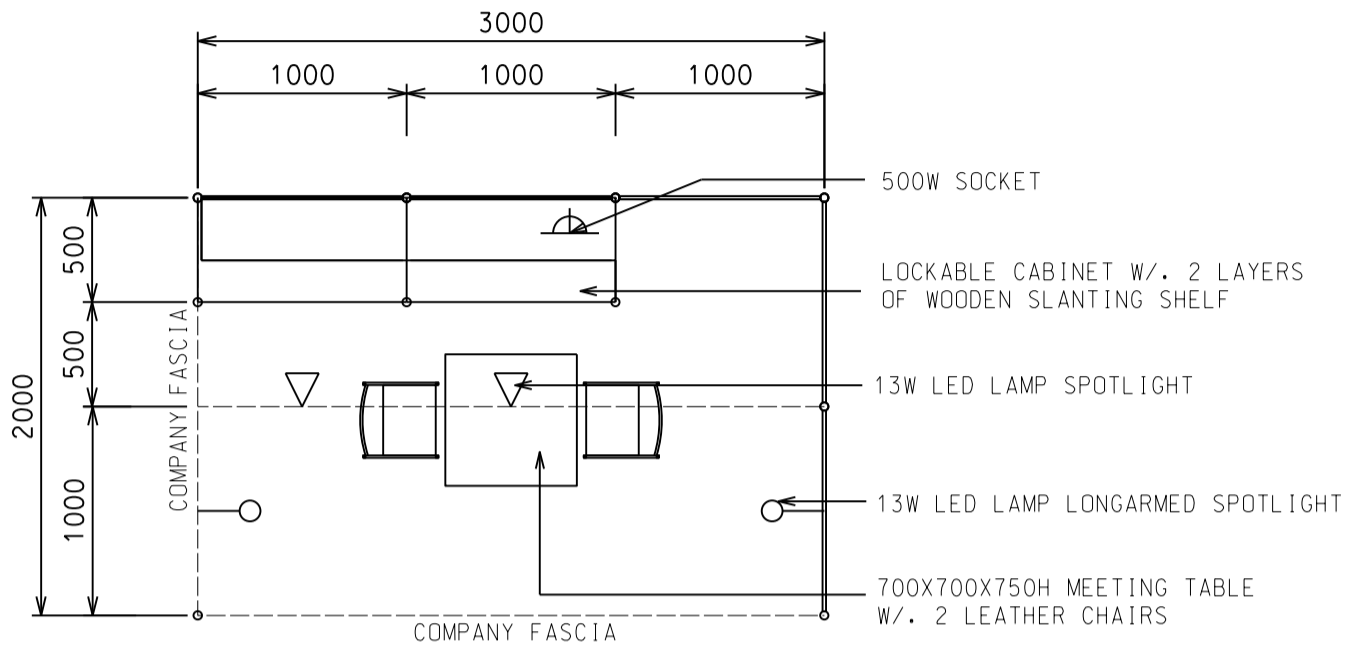

2M x 3M Peninsula Booth

二米乘三米半島攤位

PLAN

PERSPECTIVE

ELEVATION

BOOTH SPECIFICATIONS		QTY.
	1000W x 500D x 750H CABINET	2
	2000W x 300D SLOPE WOODEN DISPLAY SHELF	2
	13W LED LAMP SPOTLIGHT (YELLOW LIGHT)	2
	13W LED LAMP LONGARMED SPOTLIGHT (YELLOW LIGHT)	2
	700W x 700D x 750H MEETING TABLE	1
	BLACK LEATHER CHAIR	2
	CEILING BEAM	2M
	500W SOCKET	1
	RUBBISH BIN & CARPET (6sqm.)	

*The Hong Kong Trade Development Council reserves the right to change the configuration if necessary.

*如有需要，香港貿易發展局有權更改攤位結構。

3M x 2M Standard Booth

三米乘二米標準攤位

BOOTH SPECIFICATIONS		QTY.
	1000W x 500D x 750H CABINET	2
	2000W x 300D SLOPE WOODEN DISPLAY SHELF	2
	13W LED LAMP SPOTLIGHT (YELLOW LIGHT)	2
	13W LED LAMP LONGARMED SPOTLIGHT (YELLOW LIGHT)	2
	700W x 700D x 750H MEETING TABLE	1
	BLACK LEATHER CHAIR	2
	CEILING BEAM	3M
	500W SOCKET	1
	RUBBISH BIN & CARPET (6sqm.)	

3M x 2M Left Corner Booth

三米乘二米左邊角位攤位

BOOTH SPECIFICATIONS		QTY.
	1000W x 500D x 750H CABINET	2
	2000W x 300D SLOPE WOODEN DISPLAY SHELF	2
	13W LED LAMP SPOTLIGHT (YELLOW LIGHT)	2
	13W LED LAMP LONGARMED SPOTLIGHT (YELLOW LIGHT)	2
	700W x 700D x 750H MEETING TABLE	1
	BLACK LEATHER CHAIR	2
	CEILING BEAM	3M
	500W SOCKET	1
	RUBBISH BIN & CARPET (6sqm.)	

*The Hong Kong Trade Development Council reserves the right to change the configuration if necessary.

*如有需要，香港貿易發展局有權更改攤位結構。

3M x 2M Peninsula Booth

三米乘二米半島攤位

BOOTH SPECIFICATIONS		QTY.
	1000W x 500D x 750H CABINET	2
	2000W x 300D SLOPE WOODEN DISPLAY SHELF	2
	13W LED LAMP SPOTLIGHT (YELLOW LIGHT)	2
	13W LED LAMP LONGARMED SPOTLIGHT (YELLOW LIGHT)	2
	700W x 700D x 750H MEETING TABLE	1
	BLACK LEATHER CHAIR	2
	CEILING BEAM	3M
	500W SOCKET	1
	RUBBISH BIN & CARPET (6sqm.)	