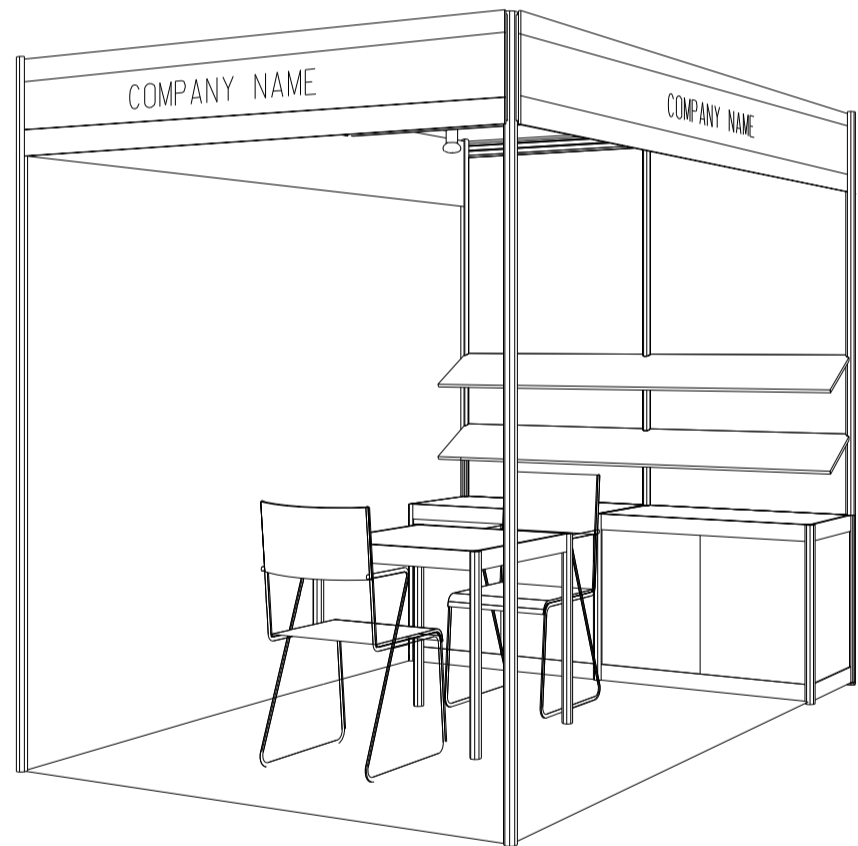

2M x 3M Standard Booth

二米乘三米標準攤位

PLAN

PERSPECTIVE

ELEVATION

BOOTH SPECIFICATIONS		QTY.
	1000W x 500D x 750H CABINET	2
	2000W x 300D SLOPE WOODEN DISPLAY SHELF	2
	13W LED LAMP SPOTLIGHT (YELLOW LIGHT)	2
	13W LED LAMP LONGARMED SPOTLIGHT (YELLOW LIGHT)	2
	700W x 700D x 750H MEETING TABLE	1
	BLACK LEATHER CHAIR	2
	CEILING BEAM	2M
	500W SOCKET	1
	RUBBISH BIN & CARPET (6sqm.)	

2M x 3M 2 Sides Open Booth

三米乘二米兩邊通道攤位

BOOTH SPECIFICATIONS		QTY.
	1000W x 500D x 750H CABINET	2
	2000W x 300D SLOPE WOODEN DISPLAY SHELF	2
	13W LED LAMP SPOTLIGHT (YELLOW LIGHT)	2
	13W LED LAMP LONGARMED SPOTLIGHT (YELLOW LIGHT)	2
	700W x 700D x 750H MEETING TABLE	1
	BLACK LEATHER CHAIR	2
	CEILING BEAM	3M
	500W SOCKET	1
	RUBBISH BIN & CARPET (6sqm.)	

2M x 3M Peninsula Booth

二米乘三米半島攤位

PLAN

PERSPECTIVE

ELEVATION

BOOTH SPECIFICATIONS		QTY.
	1000W x 500D x 750H CABINET	2
	2000W x 300D SLOPE WOODEN DISPLAY SHELF	2
	13W LED LAMP SPOTLIGHT (YELLOW LIGHT)	2
	13W LED LAMP LONGARMED SPOTLIGHT (YELLOW LIGHT)	2
	700W x 700D x 750H MEETING TABLE	1
	BLACK LEATHER CHAIR	2
	CEILING BEAM	2M
	500W SOCKET	1
	RUBBISH BIN & CARPET (6sqm.)	

*The Hong Kong Trade Development Council reserves the right to change the configuration if necessary.

*如有需要，香港貿易發展局有權更改攤位結構。

2M x 3M Right Corner Booth

二米乘三米右邊角位攤位

PLAN

PERSPECTIVE

ELEVATION

BOOTH SPECIFICATIONS		QTY.
	1000W x 500D x 750H CABINET	2
	2000W x 300D SLOPE WOODEN DISPLAY SHELF	2
	13W LED LAMP SPOTLIGHT (YELLOW LIGHT)	2
	13W LED LAMP LONGARMED SPOTLIGHT (YELLOW LIGHT)	2
	700W x 700D x 750H MEETING TABLE	1
	BLACK LEATHER CHAIR	2
	CEILING BEAM	2M
	500W SOCKET	1
	RUBBISH BIN & CARPET (6sqm.)	