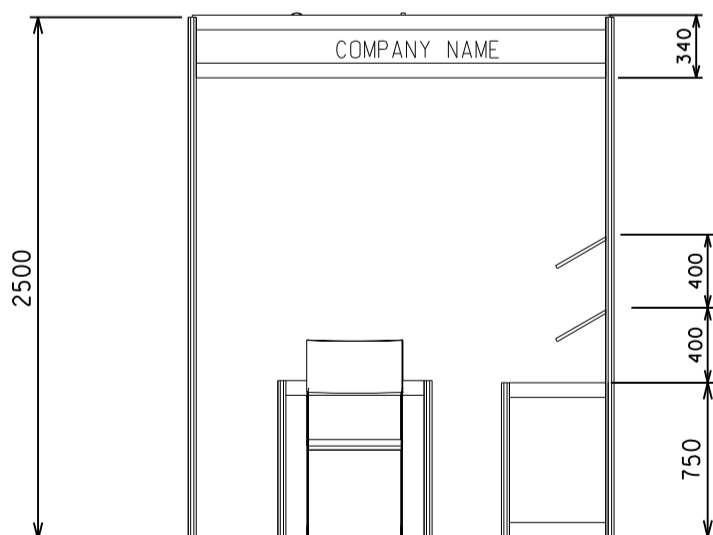

2M x 3M Standard Booth

二米乘三米標準攤位

PLAN

PERSPECTIVE

ELEVATION

BOOTH SPECIFICATIONS		QTY.
	1000W x 500D x 750H CABINET	2
	2000W x 300D SLOPE WOODEN DISPLAY SHELF	2
	13W LED LAMP SPOTLIGHT (YELLOW LIGHT)	2
	13W LED LAMP LONGARMED SPOTLIGHT (YELLOW LIGHT)	2
	700W x 700D x 750H MEETING TABLE	1
	BLACK LEATHER CHAIR	2
	CEILING BEAM	2M
	500W SOCKET	1
	RUBBISH BIN & CARPET (6sqm.)	

2M x 3M 2 Sides Open Booth

三米乘二米兩邊通道攤位

BOOTH SPECIFICATIONS		QTY.
	1000W x 500D x 750H CABINET	2
	2000W x 300D SLOPE WOODEN DISPLAY SHELF	2
	13W LED LAMP SPOTLIGHT (YELLOW LIGHT)	2
	13W LED LAMP LONGARMED SPOTLIGHT (YELLOW LIGHT)	2
	700W x 700D x 750H MEETING TABLE	1
	BLACK LEATHER CHAIR	2
	CEILING BEAM	3M
	500W SOCKET	1
	RUBBISH BIN & CARPET (6sqm.)	

2M x 3M Peninsula Booth

二米乘三米半島攤位

PLAN

PERSPECTIVE

ELEVATION

BOOTH SPECIFICATIONS		QTY.
	1000W x 500D x 750H CABINET	2
	2000W x 300D SLOPE WOODEN DISPLAY SHELF	2
	13W LED LAMP SPOTLIGHT (YELLOW LIGHT)	2
	13W LED LAMP LONGARMED SPOTLIGHT (YELLOW LIGHT)	2
	700W x 700D x 750H MEETING TABLE	1
	BLACK LEATHER CHAIR	2
	CEILING BEAM	2M
	500W SOCKET	1
	RUBBISH BIN & CARPET (6sqm.)	

*The Hong Kong Trade Development Council reserves the right to change the configuration if necessary.

*如有需要，香港貿易發展局有權更改攤位結構。

2M x 3M Right Corner Booth

二米乘三米右邊角位攤位

PLAN

PERSPECTIVE

ELEVATION

BOOTH SPECIFICATIONS		QTY.
	1000W x 500D x 750H CABINET	2
	2000W x 300D SLOPE WOODEN DISPLAY SHELF	2
	13W LED LAMP SPOTLIGHT (YELLOW LIGHT)	2
	13W LED LAMP LONGARMED SPOTLIGHT (YELLOW LIGHT)	2
	700W x 700D x 750H MEETING TABLE	1
	BLACK LEATHER CHAIR	2
	CEILING BEAM	2M
	500W SOCKET	1
	RUBBISH BIN & CARPET (6sqm.)	