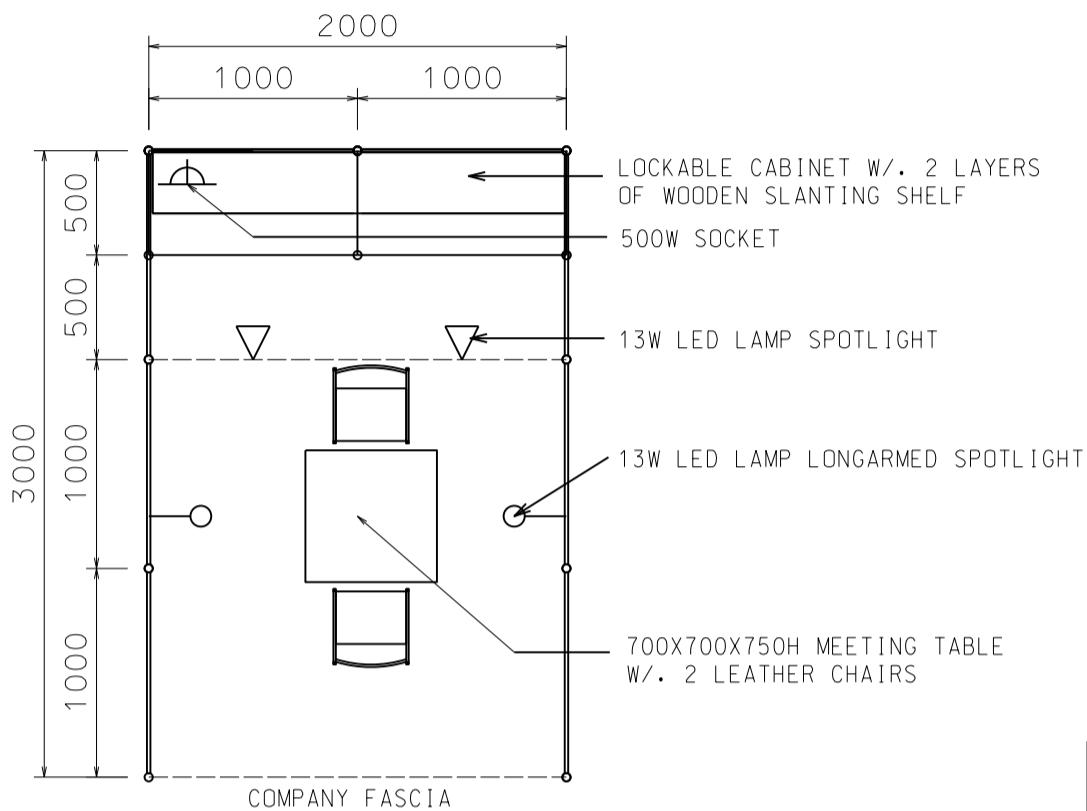

2M x 3M Standard Booth

二米乘三米標準攤位

PLAN

PERSPECTIVE

ELEVATION

BOOTH SPECIFICATIONS		QTY.
	1000W x 500D x 750H CABINET	2
	2000W x 300D SLOPE WOODEN DISPLAY SHELF	2
	13W LED LAMP SPOTLIGHT (YELLOW LIGHT)	2
	13W LED LAMP LONGARMED SPOTLIGHT (YELLOW LIGHT)	2
	700W x 700D x 750H MEETING TABLE	1
	BLACK LEATHER CHAIR	2
	CEILING BEAM	2M
	500W SOCKET	1
	RUBBISH BIN & CARPET (6sqm.)	

2M x 3M 2 Sides Open Booth

三米乘二米兩邊通道攤位

BOOTH SPECIFICATIONS		QTY.
	1000W x 500D x 750H CABINET	2
	2000W x 300D SLOPE WOODEN DISPLAY SHELF	2
	13W LED LAMP SPOTLIGHT (YELLOW LIGHT)	2
	13W LED LAMP LONGARMED SPOTLIGHT (YELLOW LIGHT)	2
	700W x 700D x 750H MEETING TABLE	1
	BLACK LEATHER CHAIR	2
	CEILING BEAM	3M
	500W SOCKET	1
	RUBBISH BIN & CARPET (6sqm.)	

2M x 3M Peninsula Booth

二米乘三米半島攤位

PLAN

PERSPECTIVE

ELEVATION

BOOTH SPECIFICATIONS		QTY.
	1000W x 500D x 750H CABINET	2
	2000W x 300D SLOPE WOODEN DISPLAY SHELF	2
	13W LED LAMP SPOTLIGHT (YELLOW LIGHT)	2
	13W LED LAMP LONGARMED SPOTLIGHT (YELLOW LIGHT)	2
	700W x 700D x 750H MEETING TABLE	1
	BLACK LEATHER CHAIR	2
	CEILING BEAM	2M
	500W SOCKET	1
	RUBBISH BIN & CARPET (6sqm.)	

*The Hong Kong Trade Development Council reserves the right to change the configuration if necessary.

*如有需要，香港貿易發展局有權更改攤位結構。

2M x 3M Right Corner Booth

二米乘三米右邊角位攤位

PLAN

PERSPECTIVE

ELEVATION

BOOTH SPECIFICATIONS		QTY.
	1000W x 500D x 750H CABINET	2
	2000W x 300D SLOPE WOODEN DISPLAY SHELF	2
	13W LED LAMP SPOTLIGHT (YELLOW LIGHT)	2
	13W LED LAMP LONGARMED SPOTLIGHT (YELLOW LIGHT)	2
	700W x 700D x 750H MEETING TABLE	1
	BLACK LEATHER CHAIR	2
	CEILING BEAM	2M
	500W SOCKET	1
	RUBBISH BIN & CARPET (6sqm.)	