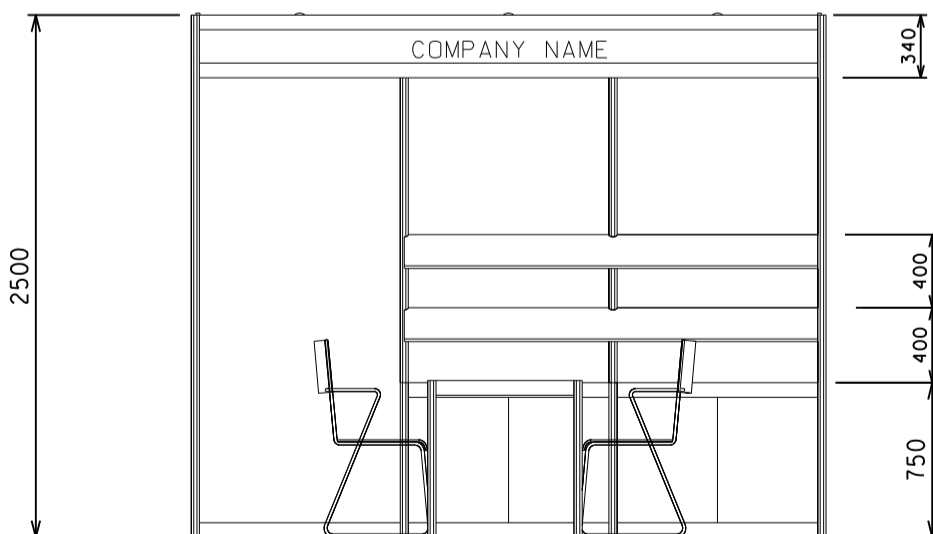

2M x 3M Peninsula Booth

二米乘三米半島攤位

PLAN

PERSPECTIVE

ELEVATION

BOOTH SPECIFICATIONS		QTY.
	1000W x 500D x 750H CABINET	2
	2000W x 300D SLOPE WOODEN DISPLAY SHELF	2
	13W LED LAMP SPOTLIGHT (YELLOW LIGHT)	2
	13W LED LAMP LONGARMED SPOTLIGHT (YELLOW LIGHT)	2
	700W x 700D x 750H MEETING TABLE	1
	BLACK LEATHER CHAIR	2
	CEILING BEAM	2M
	500W SOCKET	1
	RUBBISH BIN & CARPET (6sqm.)	

3M x 2M Left Corner Booth

三米乘二米左邊角位攤位

BOOTH SPECIFICATIONS		QTY.
	1000W x 500D x 750H CABINET	2
	2000W x 300D SLOPE WOODEN DISPLAY SHELF	2
	13W LED LAMP SPOTLIGHT (YELLOW LIGHT)	2
	13W LED LAMP LONGARMED SPOTLIGHT (YELLOW LIGHT)	2
	700W x 700D x 750H MEETING TABLE	1
	BLACK LEATHER CHAIR	2
	CEILING BEAM	3M
	500W SOCKET	1
	RUBBISH BIN & CARPET (6sqm.)	

*The Hong Kong Trade Development Council reserves the right to change the configuration if necessary.

*如有需要，香港貿易發展局有權更改攤位結構。

3M x 2M Peninsula Booth

三米乘二米半島攤位

BOOTH SPECIFICATIONS		QTY.
	1000W x 500D x 750H CABINET	2
	2000W x 300D SLOPE WOODEN DISPLAY SHELF	2
	13W LED LAMP SPOTLIGHT (YELLOW LIGHT)	2
	13W LED LAMP LONGARMED SPOTLIGHT (YELLOW LIGHT)	2
	700W x 700D x 750H MEETING TABLE	1
	BLACK LEATHER CHAIR	2
	CEILING BEAM	3M
	500W SOCKET	1
	RUBBISH BIN & CARPET (6sqm.)	

*The Hong Kong Trade Development Council reserves the right to change the configuration if necessary.

*如有需要，香港貿易發展局有權更改攤位結構。

3M x 2M Right Corner Booth

三米乘二米右邊角位攤位

BOOTH SPECIFICATIONS		QTY.
	1000W x 500D x 750H CABINET	2
	2000W x 300D SLOPE WOODEN DISPLAY SHELF	2
	13W LED LAMP SPOTLIGHT (YELLOW LIGHT)	2
	13W LED LAMP LONGARMED SPOTLIGHT (YELLOW LIGHT)	2
	700W x 700D x 750H MEETING TABLE	1
	BLACK LEATHER CHAIR	2
	CEILING BEAM	3M
	500W SOCKET	1
	RUBBISH BIN & CARPET (6sqm.)	