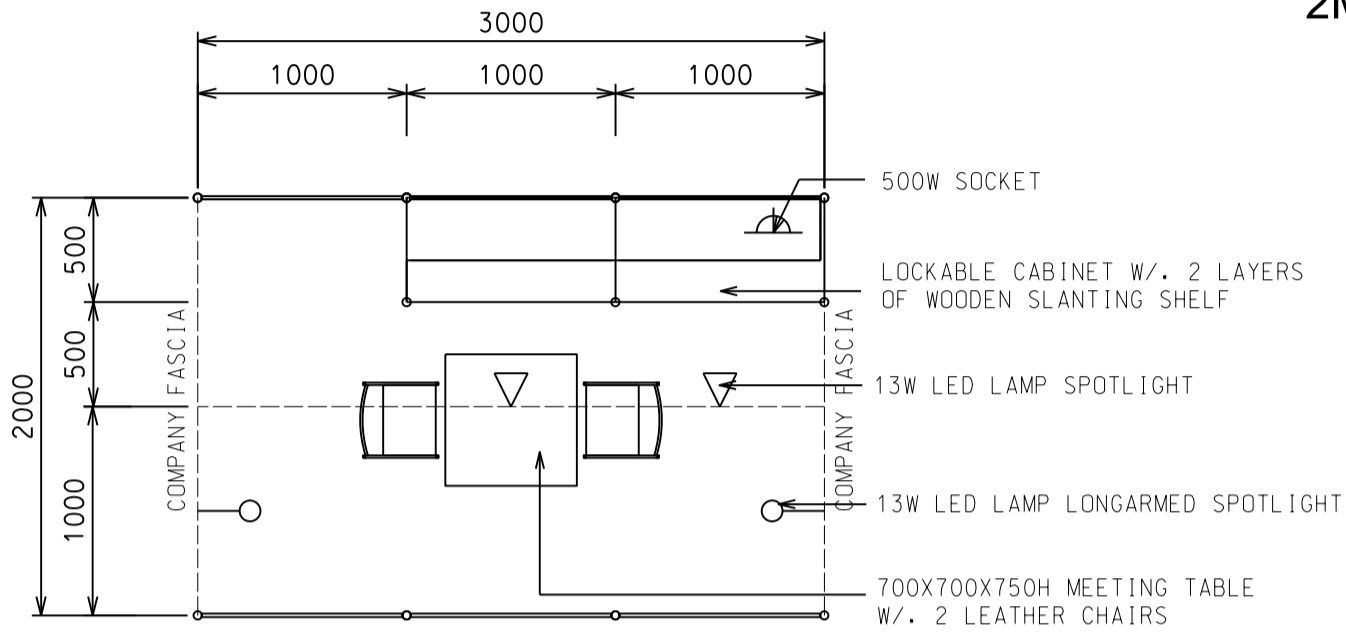

2M x 3M Standard Booth

二米乘三米標準攤位

PLAN

PERSPECTIVE

ELEVATION

BOOTH SPECIFICATIONS		QTY.
	1000W x 500D x 750H CABINET	2
	2000W x 300D SLOPE WOODEN DISPLAY SHELF	2
	13W LED LAMP SPOTLIGHT (YELLOW LIGHT)	2
	13W LED LAMP LONGARMED SPOTLIGHT (YELLOW LIGHT)	2
	700W x 700D x 750H MEETING TABLE	1
	BLACK LEATHER CHAIR	2
	CEILING BEAM	2M
	500W SOCKET	1
	RUBBISH BIN & CARPET (6sqm.)	

2M x 3M 2 Sides Open Booth

三米乘二米兩邊通道攤位

BOOTH SPECIFICATIONS		QTY.
	1000W x 500D x 750H CABINET	2
	2000W x 300D SLOPE WOODEN DISPLAY SHELF	2
	13W LED LAMP SPOTLIGHT (YELLOW LIGHT)	2
	13W LED LAMP LONGARMED SPOTLIGHT (YELLOW LIGHT)	2
	700W x 700D x 750H MEETING TABLE	1
	BLACK LEATHER CHAIR	2
	CEILING BEAM	3M
	500W SOCKET	1
	RUBBISH BIN & CARPET (6sqm.)	

2M x 3M Peninsula Booth

二米乘三米半島攤位

PLAN

PERSPECTIVE

ELEVATION

BOOTH SPECIFICATIONS		QTY.
	1000W x 500D x 750H CABINET	2
	2000W x 300D SLOPE WOODEN DISPLAY SHELF	2
	13W LED LAMP SPOTLIGHT (YELLOW LIGHT)	2
	13W LED LAMP LONGARMED SPOTLIGHT (YELLOW LIGHT)	2
	700W x 700D x 750H MEETING TABLE	1
	BLACK LEATHER CHAIR	2
	CEILING BEAM	2M
	500W SOCKET	1
	RUBBISH BIN & CARPET (6sqm.)	

*The Hong Kong Trade Development Council reserves the right to change the configuration if necessary.

*如有需要，香港貿易發展局有權更改攤位結構。

2M x 3M Right Corner Booth

二米乘三米右邊角位攤位

PLAN

PERSPECTIVE

ELEVATION

BOOTH SPECIFICATIONS		QTY.
	1000W x 500D x 750H CABINET	2
	2000W x 300D SLOPE WOODEN DISPLAY SHELF	2
	13W LED LAMP SPOTLIGHT (YELLOW LIGHT)	2
	13W LED LAMP LONGARMED SPOTLIGHT (YELLOW LIGHT)	2
	700W x 700D x 750H MEETING TABLE	1
	BLACK LEATHER CHAIR	2
	CEILING BEAM	2M
	500W SOCKET	1
	RUBBISH BIN & CARPET (6sqm.)	