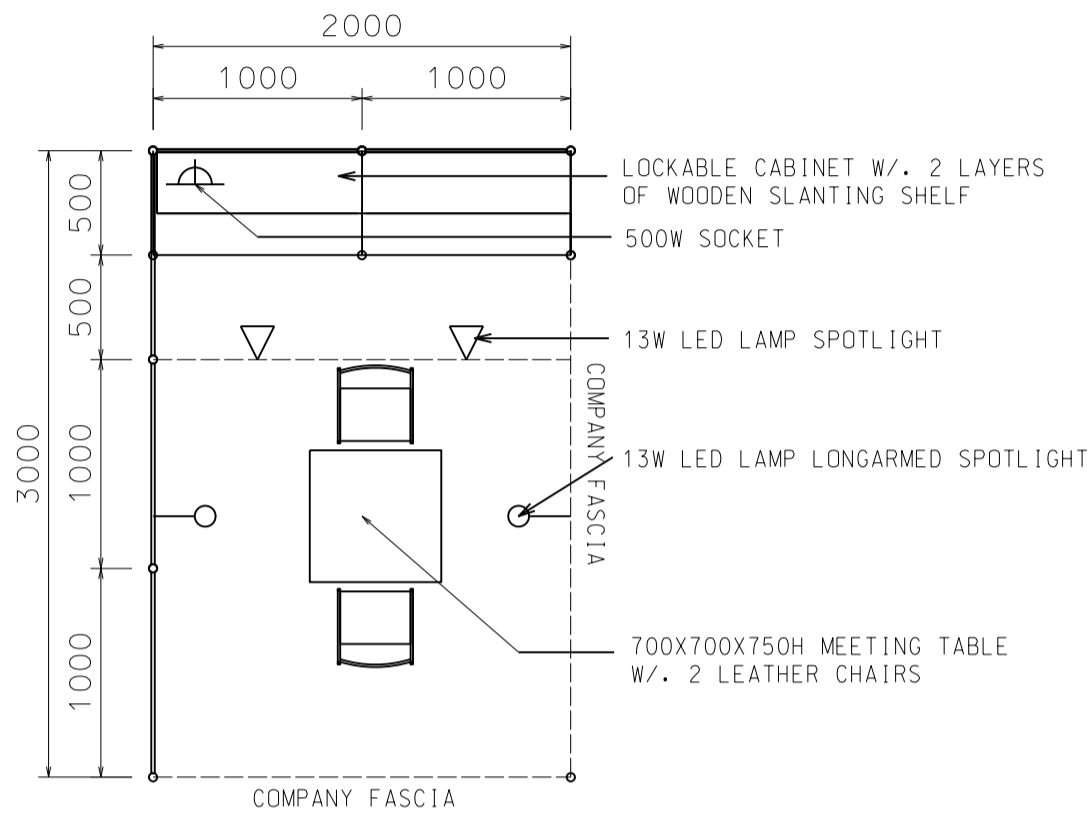

2M x 3M 2 Sides Open Booth

三米乘二米兩邊通道攤位

BOOTH SPECIFICATIONS		QTY.
	1000W x 500D x 750H CABINET	2
	2000W x 300D SLOPE WOODEN DISPLAY SHELF	2
	13W LED LAMP SPOTLIGHT (YELLOW LIGHT)	2
	13W LED LAMP LONGARMED SPOTLIGHT (YELLOW LIGHT)	2
	700W x 700D x 750H MEETING TABLE	1
	BLACK LEATHER CHAIR	2
	CEILING BEAM	3M
	500W SOCKET	1
	RUBBISH BIN & CARPET (6sqm.)	

2M x 3M Peninsula Booth

二米乘三米半島攤位

PLAN

PERSPECTIVE

ELEVATION

BOOTH SPECIFICATIONS		QTY.
	1000W x 500D x 750H CABINET	2
	2000W x 300D SLOPE WOODEN DISPLAY SHELF	2
	13W LED LAMP SPOTLIGHT (YELLOW LIGHT)	2
	13W LED LAMP LONGARMED SPOTLIGHT (YELLOW LIGHT)	2
	700W x 700D x 750H MEETING TABLE	1
	BLACK LEATHER CHAIR	2
	CEILING BEAM	2M
	500W SOCKET	1
	RUBBISH BIN & CARPET (6sqm.)	

*The Hong Kong Trade Development Council reserves the right to change the configuration if necessary.

*如有需要，香港貿易發展局有權更改攤位結構。

2M x 3M Right Corner Booth

二米乘三米右邊角位攤位

PLAN

PERSPECTIVE

ELEVATION

BOOTH SPECIFICATIONS		QTY.
	1000W x 500D x 750H CABINET	2
	2000W x 300D SLOPE WOODEN DISPLAY SHELF	2
	13W LED LAMP SPOTLIGHT (YELLOW LIGHT)	2
	13W LED LAMP LONGARMED SPOTLIGHT (YELLOW LIGHT)	2
	700W x 700D x 750H MEETING TABLE	1
	BLACK LEATHER CHAIR	2
	CEILING BEAM	2M
	500W SOCKET	1
	RUBBISH BIN & CARPET (6sqm.)	

*The Hong Kong Trade Development Council reserves the right to change the configuration if necessary.

*如有需要，香港貿易發展局有權更改攤位結構。

3M x 2M Standard Booth

三米乘二米標準攤位

BOOTH SPECIFICATIONS		QTY.
	1000W x 500D x 750H CABINET	2
	2000W x 300D SLOPE WOODEN DISPLAY SHELF	2
	13W LED LAMP SPOTLIGHT (YELLOW LIGHT)	2
	13W LED LAMP LONGARMED SPOTLIGHT (YELLOW LIGHT)	2
	700W x 700D x 750H MEETING TABLE	1
	BLACK LEATHER CHAIR	2
	CEILING BEAM	3M
	500W SOCKET	1
	RUBBISH BIN & CARPET (6sqm.)	