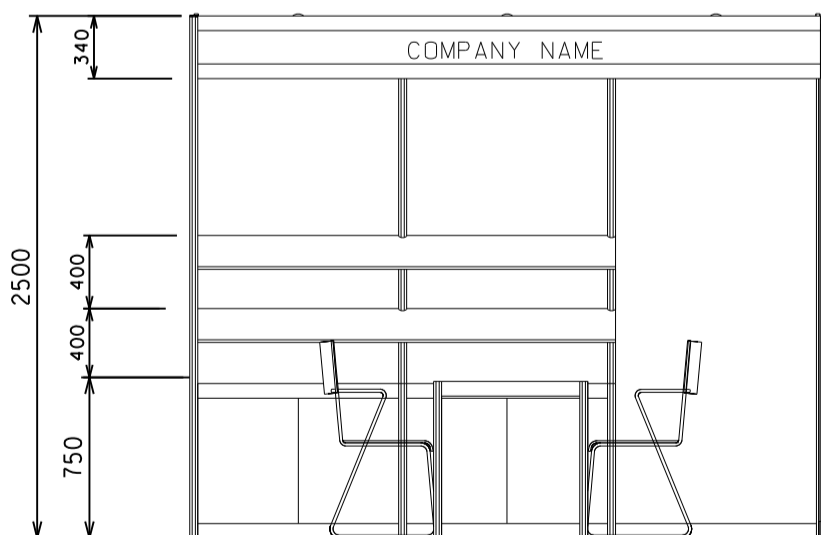

*The Hong Kong Trade Development Council reserves the right to change the configuration if necessary.

*如有需要，香港貿易發展局有權更改攤位結構。

2M x 3M Right Corner Booth

二米乘三米右邊角位攤位

PLAN

PERSPECTIVE

ELEVATION

BOOTH SPECIFICATIONS		QTY.
	1000W x 500D x 750H CABINET	2
	2000W x 300D SLOPE WOODEN DISPLAY SHELF	2
	13W LED LAMP SPOTLIGHT (YELLOW LIGHT)	2
	13W LED LAMP LONGARMED SPOTLIGHT (YELLOW LIGHT)	2
	700W x 700D x 750H MEETING TABLE	1
	BLACK LEATHER CHAIR	2
	CEILING BEAM	2M
	500W SOCKET	1
	RUBBISH BIN & CARPET (6sqm.)	

*The Hong Kong Trade Development Council reserves the right to change the configuration if necessary.

*如有需要，香港貿易發展局有權更改攤位結構。

3M x 2M Standard Booth

三米乘二米標準攤位

BOOTH SPECIFICATIONS		QTY.
	1000W x 500D x 750H CABINET	2
	2000W x 300D SLOPE WOODEN DISPLAY SHELF	2
	13W LED LAMP SPOTLIGHT (YELLOW LIGHT)	2
	13W LED LAMP LONGARMED SPOTLIGHT (YELLOW LIGHT)	2
	700W x 700D x 750H MEETING TABLE	1
	BLACK LEATHER CHAIR	2
	CEILING BEAM	3M
	500W SOCKET	1
	RUBBISH BIN & CARPET (6sqm.)	

3M x 2M Left Corner Booth

三米乘二米左邊角位攤位

BOOTH SPECIFICATIONS		QTY.
	1000W x 500D x 750H CABINET	2
	2000W x 300D SLOPE WOODEN DISPLAY SHELF	2
	13W LED LAMP SPOTLIGHT (YELLOW LIGHT)	2
	13W LED LAMP LONGARMED SPOTLIGHT (YELLOW LIGHT)	2
	700W x 700D x 750H MEETING TABLE	1
	BLACK LEATHER CHAIR	2
	CEILING BEAM	3M
	500W SOCKET	1
	RUBBISH BIN & CARPET (6sqm.)	

*The Hong Kong Trade Development Council reserves the right to change the configuration if necessary.

*如有需要，香港貿易發展局有權更改攤位結構。

3M x 2M Peninsula Booth

三米乘二米半島攤位

BOOTH SPECIFICATIONS		QTY.
	1000W x 500D x 750H CABINET	2
	2000W x 300D SLOPE WOODEN DISPLAY SHELF	2
	13W LED LAMP SPOTLIGHT (YELLOW LIGHT)	2
	13W LED LAMP LONGARMED SPOTLIGHT (YELLOW LIGHT)	2
	700W x 700D x 750H MEETING TABLE	1
	BLACK LEATHER CHAIR	2
	CEILING BEAM	3M
	500W SOCKET	1
	RUBBISH BIN & CARPET (6sqm.)	