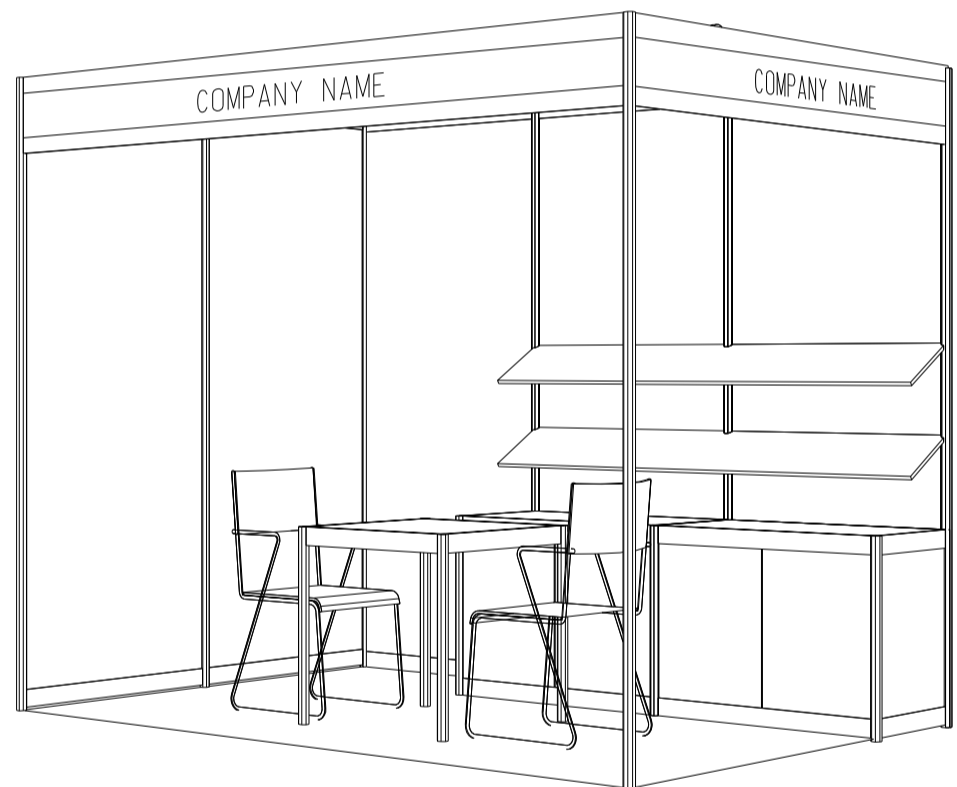

*The Hong Kong Trade Development Council reserves the right to change the configuration if necessary.

*如有需要，香港貿易發展局有權更改攤位結構。

2M x 3M Right Corner Booth

二米乘三米右邊角位攤位

PLAN

PERSPECTIVE

ELEVATION

BOOTH SPECIFICATIONS		QTY.
	1000W x 500D x 750H CABINET	2
	2000W x 300D SLOPE WOODEN DISPLAY SHELF	2
	13W LED LAMP SPOTLIGHT (YELLOW LIGHT)	2
	13W LED LAMP LONGARMED SPOTLIGHT (YELLOW LIGHT)	2
	700W x 700D x 750H MEETING TABLE	1
	BLACK LEATHER CHAIR	2
	CEILING BEAM	2M
	500W SOCKET	1
	RUBBISH BIN & CARPET (6sqm.)	

3M x 2M Left Corner Booth

三米乘二米左邊角位攤位

BOOTH SPECIFICATIONS		QTY.
	1000W x 500D x 750H CABINET	2
	2000W x 300D SLOPE WOODEN DISPLAY SHELF	2
	13W LED LAMP SPOTLIGHT (YELLOW LIGHT)	2
	13W LED LAMP LONGARMED SPOTLIGHT (YELLOW LIGHT)	2
	700W x 700D x 750H MEETING TABLE	1
	BLACK LEATHER CHAIR	2
	CEILING BEAM	3M
	500W SOCKET	1
	RUBBISH BIN & CARPET (6sqm.)	

*The Hong Kong Trade Development Council reserves the right to change the configuration if necessary.

*如有需要，香港貿易發展局有權更改攤位結構。

3M x 2M Peninsula Booth

三米乘二米半島攤位

BOOTH SPECIFICATIONS		QTY.
	1000W x 500D x 750H CABINET	2
	2000W x 300D SLOPE WOODEN DISPLAY SHELF	2
	13W LED LAMP SPOTLIGHT (YELLOW LIGHT)	2
	13W LED LAMP LONGARMED SPOTLIGHT (YELLOW LIGHT)	2
	700W x 700D x 750H MEETING TABLE	1
	BLACK LEATHER CHAIR	2
	CEILING BEAM	3M
	500W SOCKET	1
	RUBBISH BIN & CARPET (6sqm.)	

*The Hong Kong Trade Development Council reserves the right to change the configuration if necessary.

*如有需要，香港貿易發展局有權更改攤位結構。

3M x 2M Right Corner Booth

三米乘二米右邊角位攤位

BOOTH SPECIFICATIONS		QTY.
	1000W x 500D x 750H CABINET	2
	2000W x 300D SLOPE WOODEN DISPLAY SHELF	2
	13W LED LAMP SPOTLIGHT (YELLOW LIGHT)	2
	13W LED LAMP LONGARMED SPOTLIGHT (YELLOW LIGHT)	2
	700W x 700D x 750H MEETING TABLE	1
	BLACK LEATHER CHAIR	2
	CEILING BEAM	3M
	500W SOCKET	1
	RUBBISH BIN & CARPET (6sqm.)	