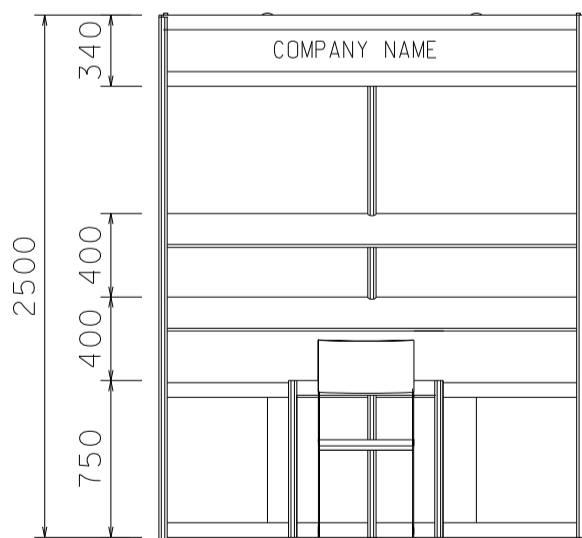

2M x 3M Standard Booth

二米乘三米標準攤位

PLAN

PERSPECTIVE

ELEVATION

BOOTH SPECIFICATIONS		QTY.
	1000W x 500D x 750H CABINET	2
	2000W x 300D SLOPE WOODEN DISPLAY SHELF	2
	13W LED LAMP SPOTLIGHT (YELLOW LIGHT)	2
	13W LED LAMP LONGARMED SPOTLIGHT (YELLOW LIGHT)	2
	700W x 700D x 750H MEETING TABLE	1
	BLACK LEATHER CHAIR	2
	CEILING BEAM	2M
	500W SOCKET	1
	RUBBISH BIN & CARPET (6sqm.)	

2M x 3M 2 Sides Open Booth

三米乘二米兩邊通道攤位

BOOTH SPECIFICATIONS		QTY.
	1000W x 500D x 750H CABINET	2
	2000W x 300D SLOPE WOODEN DISPLAY SHELF	2
	13W LED LAMP SPOTLIGHT (YELLOW LIGHT)	2
	13W LED LAMP LONGARMED SPOTLIGHT (YELLOW LIGHT)	2
	700W x 700D x 750H MEETING TABLE	1
	BLACK LEATHER CHAIR	2
	CEILING BEAM	3M
	500W SOCKET	1
	RUBBISH BIN & CARPET (6sqm.)	

2M x 3M Peninsula Booth

二米乘三米半島攤位

PLAN

PERSPECTIVE

ELEVATION

BOOTH SPECIFICATIONS		QTY.
	1000W x 500D x 750H CABINET	2
	2000W x 300D SLOPE WOODEN DISPLAY SHELF	2
	13W LED LAMP SPOTLIGHT (YELLOW LIGHT)	2
	13W LED LAMP LONGARMED SPOTLIGHT (YELLOW LIGHT)	2
	700W x 700D x 750H MEETING TABLE	1
	BLACK LEATHER CHAIR	2
	CEILING BEAM	2M
	500W SOCKET	1
	RUBBISH BIN & CARPET (6sqm.)	

*The Hong Kong Trade Development Council reserves the right to change the configuration if necessary.

*如有需要，香港貿易發展局有權更改攤位結構。

2M x 3M Right Corner Booth

二米乘三米右邊角位攤位

PLAN

PERSPECTIVE

ELEVATION

BOOTH SPECIFICATIONS		QTY.
	1000W x 500D x 750H CABINET	2
	2000W x 300D SLOPE WOODEN DISPLAY SHELF	2
	13W LED LAMP SPOTLIGHT (YELLOW LIGHT)	2
	13W LED LAMP LONGARMED SPOTLIGHT (YELLOW LIGHT)	2
	700W x 700D x 750H MEETING TABLE	1
	BLACK LEATHER CHAIR	2
	CEILING BEAM	2M
	500W SOCKET	1
	RUBBISH BIN & CARPET (6sqm.)	