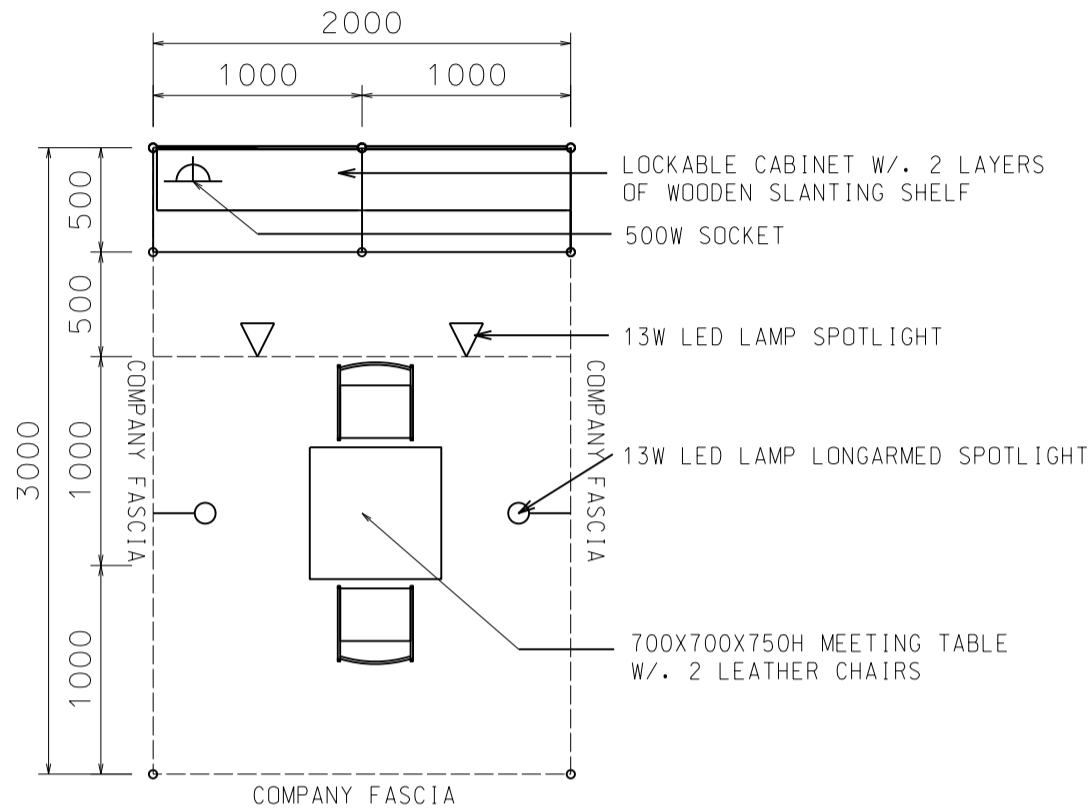

2M x 3M Standard Booth

二米乘三米標準攤位

PLAN

PERSPECTIVE

ELEVATION

BOOTH SPECIFICATIONS		QTY.
	1000W x 500D x 750H CABINET	2
	2000W x 300D SLOPE WOODEN DISPLAY SHELF	2
	13W LED LAMP SPOTLIGHT (YELLOW LIGHT)	2
	13W LED LAMP LONGARMED SPOTLIGHT (YELLOW LIGHT)	2
	700W x 700D x 750H MEETING TABLE	1
	BLACK LEATHER CHAIR	2
	CEILING BEAM	2M
	500W SOCKET	1
	RUBBISH BIN & CARPET (6sqm.)	

2M x 3M 2 Sides Open Booth

三米乘二米兩邊通道攤位

BOOTH SPECIFICATIONS		QTY.
	1000W x 500D x 750H CABINET	2
	2000W x 300D SLOPE WOODEN DISPLAY SHELF	2
	13W LED LAMP SPOTLIGHT (YELLOW LIGHT)	2
	13W LED LAMP LONGARMED SPOTLIGHT (YELLOW LIGHT)	2
	700W x 700D x 750H MEETING TABLE	1
	BLACK LEATHER CHAIR	2
	CEILING BEAM	3M
	500W SOCKET	1
	RUBBISH BIN & CARPET (6sqm.)	

2M x 3M Peninsula Booth

二米乘三米半島攤位

PLAN

PERSPECTIVE

ELEVATION

BOOTH SPECIFICATIONS		QTY.
	1000W x 500D x 750H CABINET	2
	2000W x 300D SLOPE WOODEN DISPLAY SHELF	2
	13W LED LAMP SPOTLIGHT (YELLOW LIGHT)	2
	13W LED LAMP LONGARMED SPOTLIGHT (YELLOW LIGHT)	2
	700W x 700D x 750H MEETING TABLE	1
	BLACK LEATHER CHAIR	2
	CEILING BEAM	2M
	500W SOCKET	1
	RUBBISH BIN & CARPET (6sqm.)	

*The Hong Kong Trade Development Council reserves the right to change the configuration if necessary.

*如有需要，香港貿易發展局有權更改攤位結構。

2M x 3M Right Corner Booth

二米乘三米右邊角位攤位

PLAN

PERSPECTIVE

ELEVATION

BOOTH SPECIFICATIONS		QTY.
	1000W x 500D x 750H CABINET	2
	2000W x 300D SLOPE WOODEN DISPLAY SHELF	2
	13W LED LAMP SPOTLIGHT (YELLOW LIGHT)	2
	13W LED LAMP LONGARMED SPOTLIGHT (YELLOW LIGHT)	2
	700W x 700D x 750H MEETING TABLE	1
	BLACK LEATHER CHAIR	2
	CEILING BEAM	2M
	500W SOCKET	1
	RUBBISH BIN & CARPET (6sqm.)	