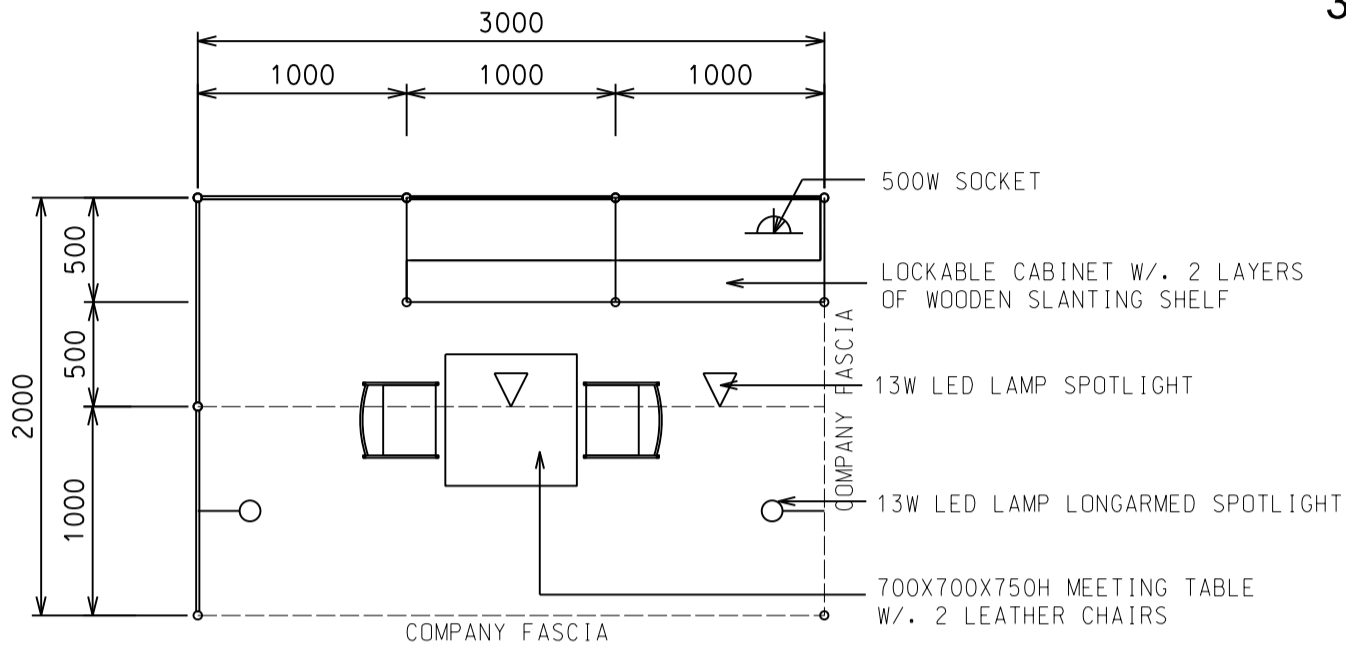

*The Hong Kong Trade Development Council reserves the right to change the configuration if necessary.

*如有需要，香港貿易發展局有權更改攤位結構。

3M x 2M Peninsula Booth

三米乘二米半島攤位

BOOTH SPECIFICATIONS		QTY.
	1000W x 500D x 750H CABINET	2
	2000W x 300D SLOPE WOODEN DISPLAY SHELF	2
	13W LED LAMP SPOTLIGHT (YELLOW LIGHT)	2
	13W LED LAMP LONGARMED SPOTLIGHT (YELLOW LIGHT)	2
	700W x 700D x 750H MEETING TABLE	1
	BLACK LEATHER CHAIR	2
	CEILING BEAM	3M
	500W SOCKET	1
	RUBBISH BIN & CARPET (6sqm.)	

*The Hong Kong Trade Development Council reserves the right to change the configuration if necessary.

*如有需要，香港貿易發展局有權更改攤位結構。

3M x 2M Right Corner Booth

三米乘二米右邊角位攤位

BOOTH SPECIFICATIONS		QTY.
	1000W x 500D x 750H CABINET	2
	2000W x 300D SLOPE WOODEN DISPLAY SHELF	2
	13W LED LAMP SPOTLIGHT (YELLOW LIGHT)	2
	13W LED LAMP LONGARMED SPOTLIGHT (YELLOW LIGHT)	2
	700W x 700D x 750H MEETING TABLE	1
	BLACK LEATHER CHAIR	2
	CEILING BEAM	3M
	500W SOCKET	1
	RUBBISH BIN & CARPET (6sqm.)	