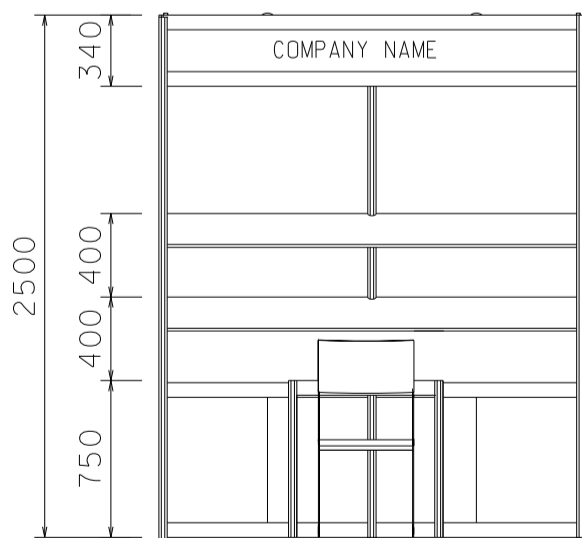

2M x 3M 2 Sides Open Booth

三米乘二米兩邊通道攤位

BOOTH SPECIFICATIONS		QTY.
	1000W x 500D x 750H CABINET	2
	2000W x 300D SLOPE WOODEN DISPLAY SHELF	2
	13W LED LAMP SPOTLIGHT (YELLOW LIGHT)	2
	13W LED LAMP LONGARMED SPOTLIGHT (YELLOW LIGHT)	2
	700W x 700D x 750H MEETING TABLE	1
	BLACK LEATHER CHAIR	2
	CEILING BEAM	3M
	500W SOCKET	1
	RUBBISH BIN & CARPET (6sqm.)	

2M x 3M Peninsula Booth

二米乘三米半島攤位

PLAN

PERSPECTIVE

ELEVATION

BOOTH SPECIFICATIONS		QTY.
	1000W x 500D x 750H CABINET	2
	2000W x 300D SLOPE WOODEN DISPLAY SHELF	2
	13W LED LAMP SPOTLIGHT (YELLOW LIGHT)	2
	13W LED LAMP LONGARMED SPOTLIGHT (YELLOW LIGHT)	2
	700W x 700D x 750H MEETING TABLE	1
	BLACK LEATHER CHAIR	2
	CEILING BEAM	2M
	500W SOCKET	1
	RUBBISH BIN & CARPET (6sqm.)	

*The Hong Kong Trade Development Council reserves the right to change the configuration if necessary.

*如有需要，香港貿易發展局有權更改攤位結構。

2M x 3M Right Corner Booth

二米乘三米右邊角位攤位

PLAN

PERSPECTIVE

ELEVATION

BOOTH SPECIFICATIONS		QTY.
	1000W x 500D x 750H CABINET	2
	2000W x 300D SLOPE WOODEN DISPLAY SHELF	2
	13W LED LAMP SPOTLIGHT (YELLOW LIGHT)	2
	13W LED LAMP LONGARMED SPOTLIGHT (YELLOW LIGHT)	2
	700W x 700D x 750H MEETING TABLE	1
	BLACK LEATHER CHAIR	2
	CEILING BEAM	2M
	500W SOCKET	1
	RUBBISH BIN & CARPET (6sqm.)	

*The Hong Kong Trade Development Council reserves the right to change the configuration if necessary.

*如有需要，香港貿易發展局有權更改攤位結構。

3M x 2M Standard Booth

三米乘二米標準攤位

BOOTH SPECIFICATIONS		QTY.
	1000W x 500D x 750H CABINET	2
	2000W x 300D SLOPE WOODEN DISPLAY SHELF	2
	13W LED LAMP SPOTLIGHT (YELLOW LIGHT)	2
	13W LED LAMP LONGARMED SPOTLIGHT (YELLOW LIGHT)	2
	700W x 700D x 750H MEETING TABLE	1
	BLACK LEATHER CHAIR	2
	CEILING BEAM	3M
	500W SOCKET	1
	RUBBISH BIN & CARPET (6sqm.)	