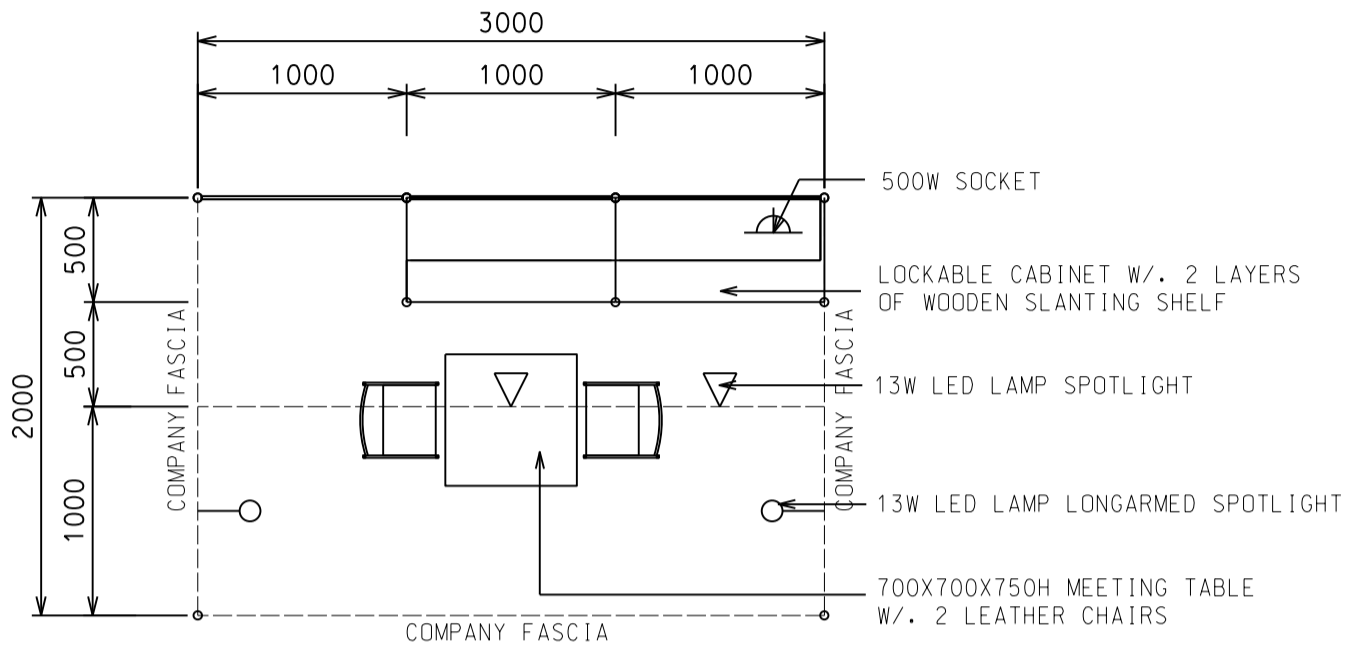

2M x 3M Peninsula Booth

二米乘三米半島攤位

PLAN

PERSPECTIVE

ELEVATION

BOOTH SPECIFICATIONS		QTY.
	1000W x 500D x 750H CABINET	2
	2000W x 300D SLOPE WOODEN DISPLAY SHELF	2
	13W LED LAMP SPOTLIGHT (YELLOW LIGHT)	2
	13W LED LAMP LONGARMED SPOTLIGHT (YELLOW LIGHT)	2
	700W x 700D x 750H MEETING TABLE	1
	BLACK LEATHER CHAIR	2
	CEILING BEAM	2M
	500W SOCKET	1
	RUBBISH BIN & CARPET (6sqm.)	

3M x 2M Left Corner Booth

三米乘二米左邊角位攤位

BOOTH SPECIFICATIONS		QTY.
	1000W x 500D x 750H CABINET	2
	2000W x 300D SLOPE WOODEN DISPLAY SHELF	2
	13W LED LAMP SPOTLIGHT (YELLOW LIGHT)	2
	13W LED LAMP LONGARMED SPOTLIGHT (YELLOW LIGHT)	2
	700W x 700D x 750H MEETING TABLE	1
	BLACK LEATHER CHAIR	2
	CEILING BEAM	3M
	500W SOCKET	1
	RUBBISH BIN & CARPET (6sqm.)	

*The Hong Kong Trade Development Council reserves the right to change the configuration if necessary.

*如有需要，香港貿易發展局有權更改攤位結構。

3M x 2M Peninsula Booth

三米乘二米半島攤位

BOOTH SPECIFICATIONS		QTY.
	1000W x 500D x 750H CABINET	2
	2000W x 300D SLOPE WOODEN DISPLAY SHELF	2
	13W LED LAMP SPOTLIGHT (YELLOW LIGHT)	2
	13W LED LAMP LONGARMED SPOTLIGHT (YELLOW LIGHT)	2
	700W x 700D x 750H MEETING TABLE	1
	BLACK LEATHER CHAIR	2
	CEILING BEAM	3M
	500W SOCKET	1
	RUBBISH BIN & CARPET (6sqm.)	

*The Hong Kong Trade Development Council reserves the right to change the configuration if necessary.

*如有需要，香港貿易發展局有權更改攤位結構。

3M x 2M Right Corner Booth

三米乘二米右邊角位攤位

BOOTH SPECIFICATIONS		QTY.
	1000W x 500D x 750H CABINET	2
	2000W x 300D SLOPE WOODEN DISPLAY SHELF	2
	13W LED LAMP SPOTLIGHT (YELLOW LIGHT)	2
	13W LED LAMP LONGARMED SPOTLIGHT (YELLOW LIGHT)	2
	700W x 700D x 750H MEETING TABLE	1
	BLACK LEATHER CHAIR	2
	CEILING BEAM	3M
	500W SOCKET	1
	RUBBISH BIN & CARPET (6sqm.)	