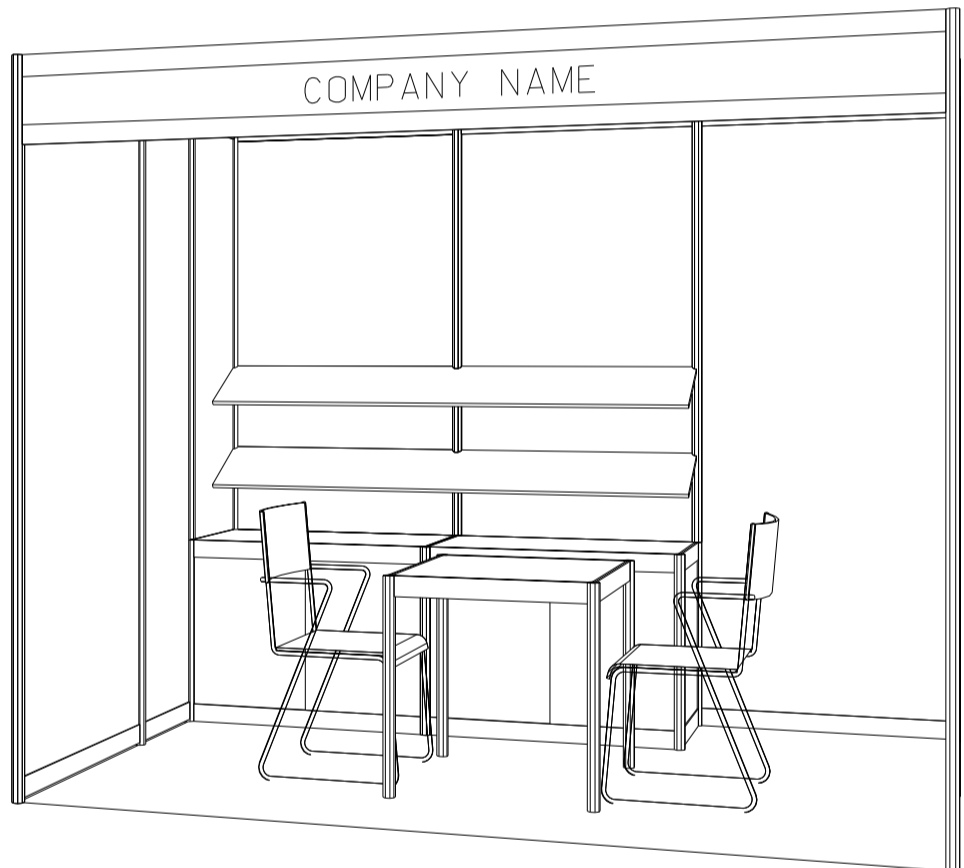

2M x 3M 2 Sides Open Booth

三米乘二米兩邊通道攤位

BOOTH SPECIFICATIONS		QTY.
	1000W x 500D x 750H CABINET	2
	2000W x 300D SLOPE WOODEN DISPLAY SHELF	2
	13W LED LAMP SPOTLIGHT (YELLOW LIGHT)	2
	13W LED LAMP LONGARMED SPOTLIGHT (YELLOW LIGHT)	2
	700W x 700D x 750H MEETING TABLE	1
	BLACK LEATHER CHAIR	2
	CEILING BEAM	3M
	500W SOCKET	1
	RUBBISH BIN & CARPET (6sqm.)	

2M x 3M Peninsula Booth

二米乘三米半島攤位

PLAN

PERSPECTIVE

ELEVATION

BOOTH SPECIFICATIONS		QTY.
	1000W x 500D x 750H CABINET	2
	2000W x 300D SLOPE WOODEN DISPLAY SHELF	2
	13W LED LAMP SPOTLIGHT (YELLOW LIGHT)	2
	13W LED LAMP LONGARMED SPOTLIGHT (YELLOW LIGHT)	2
	700W x 700D x 750H MEETING TABLE	1
	BLACK LEATHER CHAIR	2
	CEILING BEAM	2M
	500W SOCKET	1
	RUBBISH BIN & CARPET (6sqm.)	

*The Hong Kong Trade Development Council reserves the right to change the configuration if necessary.

*如有需要，香港貿易發展局有權更改攤位結構。

2M x 3M Right Corner Booth

二米乘三米右邊角位攤位

PLAN

PERSPECTIVE

ELEVATION

BOOTH SPECIFICATIONS		QTY.
	1000W x 500D x 750H CABINET	2
	2000W x 300D SLOPE WOODEN DISPLAY SHELF	2
	13W LED LAMP SPOTLIGHT (YELLOW LIGHT)	2
	13W LED LAMP LONGARMED SPOTLIGHT (YELLOW LIGHT)	2
	700W x 700D x 750H MEETING TABLE	1
	BLACK LEATHER CHAIR	2
	CEILING BEAM	2M
	500W SOCKET	1
	RUBBISH BIN & CARPET (6sqm.)	

*The Hong Kong Trade Development Council reserves the right to change the configuration if necessary.

*如有需要，香港貿易發展局有權更改攤位結構。

3M x 2M Standard Booth

三米乘二米標準攤位

BOOTH SPECIFICATIONS		QTY.
	1000W x 500D x 750H CABINET	2
	2000W x 300D SLOPE WOODEN DISPLAY SHELF	2
	13W LED LAMP SPOTLIGHT (YELLOW LIGHT)	2
	13W LED LAMP LONGARMED SPOTLIGHT (YELLOW LIGHT)	2
	700W x 700D x 750H MEETING TABLE	1
	BLACK LEATHER CHAIR	2
	CEILING BEAM	3M
	500W SOCKET	1
	RUBBISH BIN & CARPET (6sqm.)	