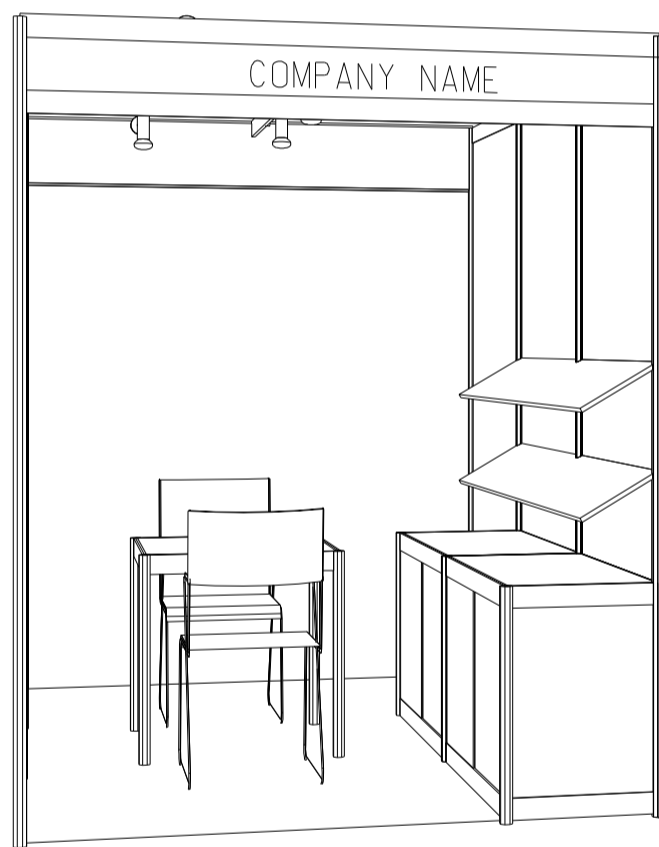

2M x 3M Standard Booth

二米乘三米標準攤位

PLAN

PERSPECTIVE

ELEVATION

BOOTH SPECIFICATIONS		QTY.
	1000W x 500D x 750H CABINET	2
	2000W x 300D SLOPE WOODEN DISPLAY SHELF	2
	13W LED LAMP SPOTLIGHT (YELLOW LIGHT)	2
	13W LED LAMP LONGARMED SPOTLIGHT (YELLOW LIGHT)	2
	700W x 700D x 750H MEETING TABLE	1
	BLACK LEATHER CHAIR	2
	CEILING BEAM	2M
	500W SOCKET	1
	RUBBISH BIN & CARPET (6sqm.)	

2M x 3M 2 Sides Open Booth

三米乘二米兩邊通道攤位

BOOTH SPECIFICATIONS		QTY.
	1000W x 500D x 750H CABINET	2
	2000W x 300D SLOPE WOODEN DISPLAY SHELF	2
	13W LED LAMP SPOTLIGHT (YELLOW LIGHT)	2
	13W LED LAMP LONGARMED SPOTLIGHT (YELLOW LIGHT)	2
	700W x 700D x 750H MEETING TABLE	1
	BLACK LEATHER CHAIR	2
	CEILING BEAM	3M
	500W SOCKET	1
	RUBBISH BIN & CARPET (6sqm.)	

2M x 3M Peninsula Booth

二米乘三米半島攤位

PLAN

PERSPECTIVE

ELEVATION

BOOTH SPECIFICATIONS		QTY.
	1000W x 500D x 750H CABINET	2
	2000W x 300D SLOPE WOODEN DISPLAY SHELF	2
	13W LED LAMP SPOTLIGHT (YELLOW LIGHT)	2
	13W LED LAMP LONGARMED SPOTLIGHT (YELLOW LIGHT)	2
	700W x 700D x 750H MEETING TABLE	1
	BLACK LEATHER CHAIR	2
	CEILING BEAM	2M
	500W SOCKET	1
	RUBBISH BIN & CARPET (6sqm.)	

*The Hong Kong Trade Development Council reserves the right to change the configuration if necessary.

*如有需要，香港貿易發展局有權更改攤位結構。

2M x 3M Right Corner Booth

二米乘三米右邊角位攤位

PLAN

PERSPECTIVE

ELEVATION

BOOTH SPECIFICATIONS		QTY.
	1000W x 500D x 750H CABINET	2
	2000W x 300D SLOPE WOODEN DISPLAY SHELF	2
	13W LED LAMP SPOTLIGHT (YELLOW LIGHT)	2
	13W LED LAMP LONGARMED SPOTLIGHT (YELLOW LIGHT)	2
	700W x 700D x 750H MEETING TABLE	1
	BLACK LEATHER CHAIR	2
	CEILING BEAM	2M
	500W SOCKET	1
	RUBBISH BIN & CARPET (6sqm.)	