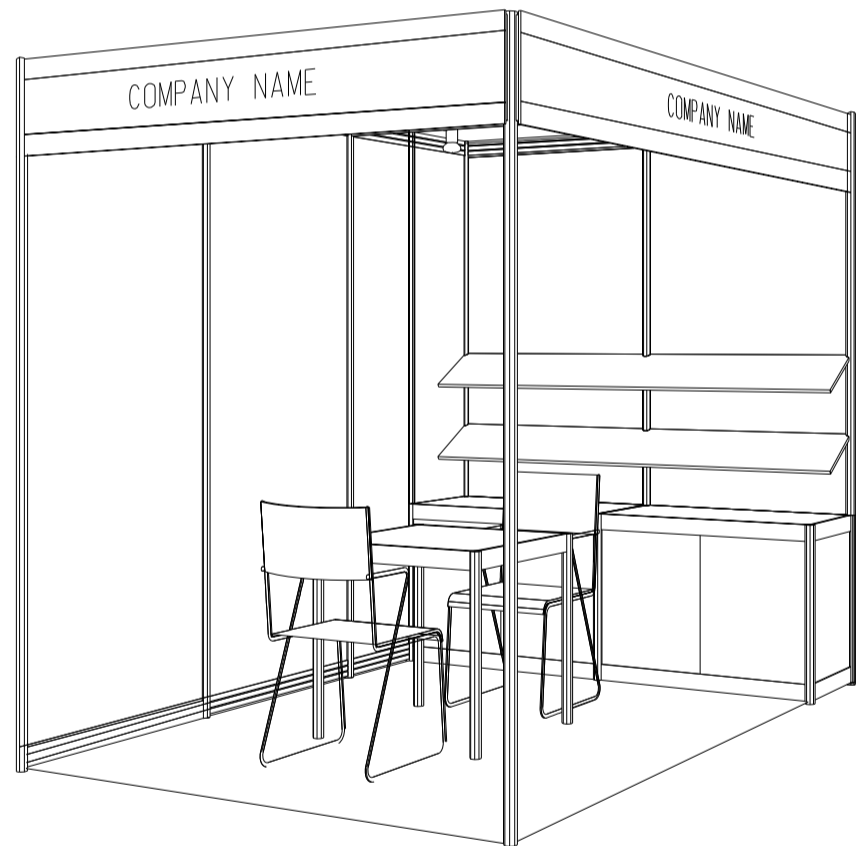

2M x 3M 2 Sides Open Booth

三米乘二米兩邊通道攤位

BOOTH SPECIFICATIONS		QTY.
	1000W x 500D x 750H CABINET	2
	2000W x 300D SLOPE WOODEN DISPLAY SHELF	2
	13W LED LAMP SPOTLIGHT (YELLOW LIGHT)	2
	13W LED LAMP LONGARMED SPOTLIGHT (YELLOW LIGHT)	2
	700W x 700D x 750H MEETING TABLE	1
	BLACK LEATHER CHAIR	2
	CEILING BEAM	3M
	500W SOCKET	1
	RUBBISH BIN & CARPET (6sqm.)	

2M x 3M Peninsula Booth

二米乘三米半島攤位

PLAN

PERSPECTIVE

ELEVATION

BOOTH SPECIFICATIONS		QTY.
	1000W x 500D x 750H CABINET	2
	2000W x 300D SLOPE WOODEN DISPLAY SHELF	2
	13W LED LAMP SPOTLIGHT (YELLOW LIGHT)	2
	13W LED LAMP LONGARMED SPOTLIGHT (YELLOW LIGHT)	2
	700W x 700D x 750H MEETING TABLE	1
	BLACK LEATHER CHAIR	2
	CEILING BEAM	2M
	500W SOCKET	1
	RUBBISH BIN & CARPET (6sqm.)	

*The Hong Kong Trade Development Council reserves the right to change the configuration if necessary.

*如有需要，香港貿易發展局有權更改攤位結構。

2M x 3M Right Corner Booth

二米乘三米右邊角位攤位

PLAN

PERSPECTIVE

ELEVATION

BOOTH SPECIFICATIONS		QTY.
	1000W x 500D x 750H CABINET	2
	2000W x 300D SLOPE WOODEN DISPLAY SHELF	2
	13W LED LAMP SPOTLIGHT (YELLOW LIGHT)	2
	13W LED LAMP LONGARMED SPOTLIGHT (YELLOW LIGHT)	2
	700W x 700D x 750H MEETING TABLE	1
	BLACK LEATHER CHAIR	2
	CEILING BEAM	2M
	500W SOCKET	1
	RUBBISH BIN & CARPET (6sqm.)	

*The Hong Kong Trade Development Council reserves the right to change the configuration if necessary.

*如有需要，香港貿易發展局有權更改攤位結構。

3M x 2M Standard Booth

三米乘二米標準攤位

BOOTH SPECIFICATIONS		QTY.
	1000W x 500D x 750H CABINET	2
	2000W x 300D SLOPE WOODEN DISPLAY SHELF	2
	13W LED LAMP SPOTLIGHT (YELLOW LIGHT)	2
	13W LED LAMP LONGARMED SPOTLIGHT (YELLOW LIGHT)	2
	700W x 700D x 750H MEETING TABLE	1
	BLACK LEATHER CHAIR	2
	CEILING BEAM	3M
	500W SOCKET	1
	RUBBISH BIN & CARPET (6sqm.)	