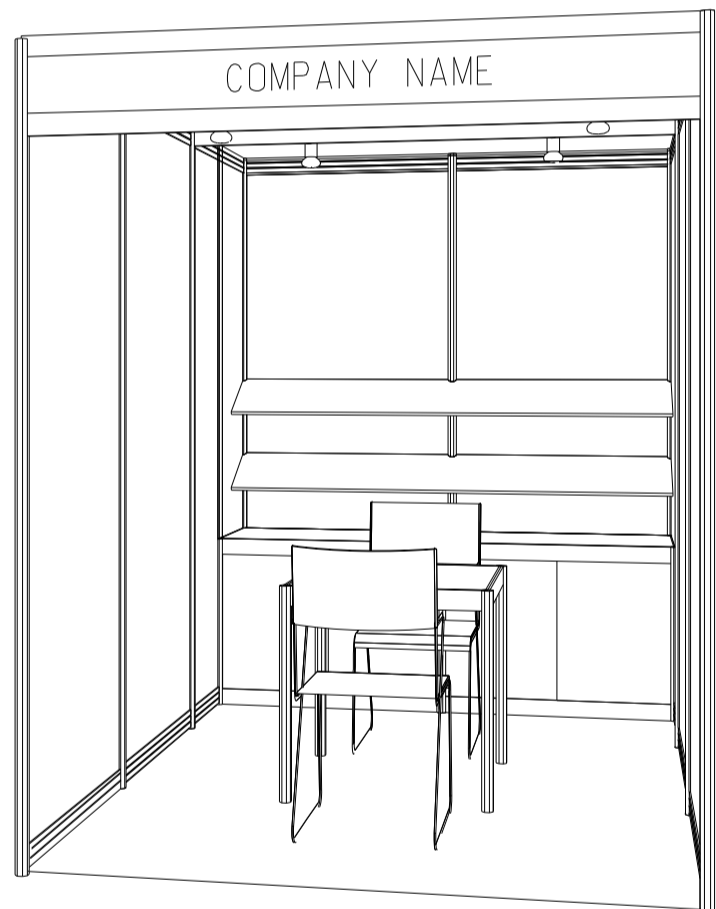

2M x 3M Standard Booth

二米乘三米標準攤位

PLAN

PERSPECTIVE

ELEVATION

BOOTH SPECIFICATIONS		QTY.
	1000W x 500D x 750H CABINET	2
	2000W x 300D SLOPE WOODEN DISPLAY SHELF	2
	13W LED LAMP SPOTLIGHT (YELLOW LIGHT)	2
	13W LED LAMP LONGARMED SPOTLIGHT (YELLOW LIGHT)	2
	700W x 700D x 750H MEETING TABLE	1
	BLACK LEATHER CHAIR	2
	CEILING BEAM	2M
	500W SOCKET	1
	RUBBISH BIN & CARPET (6sqm.)	

2M x 3M 2 Sides Open Booth

三米乘二米兩邊通道攤位

BOOTH SPECIFICATIONS		QTY.
	1000W x 500D x 750H CABINET	2
	2000W x 300D SLOPE WOODEN DISPLAY SHELF	2
	13W LED LAMP SPOTLIGHT (YELLOW LIGHT)	2
	13W LED LAMP LONGARMED SPOTLIGHT (YELLOW LIGHT)	2
	700W x 700D x 750H MEETING TABLE	1
	BLACK LEATHER CHAIR	2
	CEILING BEAM	3M
	500W SOCKET	1
	RUBBISH BIN & CARPET (6sqm.)	

2M x 3M Peninsula Booth

二米乘三米半島攤位

PLAN

PERSPECTIVE

ELEVATION

BOOTH SPECIFICATIONS		QTY.
	1000W x 500D x 750H CABINET	2
	2000W x 300D SLOPE WOODEN DISPLAY SHELF	2
	13W LED LAMP SPOTLIGHT (YELLOW LIGHT)	2
	13W LED LAMP LONGARMED SPOTLIGHT (YELLOW LIGHT)	2
	700W x 700D x 750H MEETING TABLE	1
	BLACK LEATHER CHAIR	2
	CEILING BEAM	2M
	500W SOCKET	1
	RUBBISH BIN & CARPET (6sqm.)	

*The Hong Kong Trade Development Council reserves the right to change the configuration if necessary.

*如有需要，香港貿易發展局有權更改攤位結構。

2M x 3M Right Corner Booth

二米乘三米右邊角位攤位

PLAN

PERSPECTIVE

ELEVATION

BOOTH SPECIFICATIONS		QTY.
	1000W x 500D x 750H CABINET	2
	2000W x 300D SLOPE WOODEN DISPLAY SHELF	2
	13W LED LAMP SPOTLIGHT (YELLOW LIGHT)	2
	13W LED LAMP LONGARMED SPOTLIGHT (YELLOW LIGHT)	2
	700W x 700D x 750H MEETING TABLE	1
	BLACK LEATHER CHAIR	2
	CEILING BEAM	2M
	500W SOCKET	1
	RUBBISH BIN & CARPET (6sqm.)	