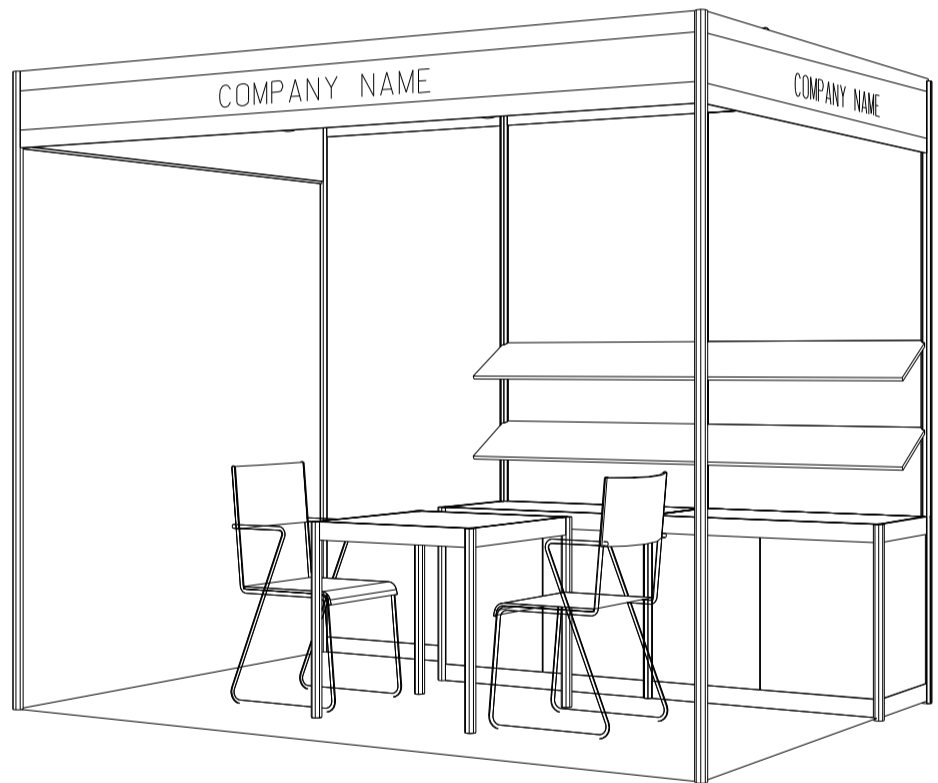

*The Hong Kong Trade Development Council reserves the right to change the configuration if necessary.

*如有需要，香港貿易發展局有權更改攤位結構。

3M x 2M Standard Booth

三米乘二米標準攤位

BOOTH SPECIFICATIONS		QTY.
	1000W x 500D x 750H CABINET	2
	2000W x 300D SLOPE WOODEN DISPLAY SHELF	2
	13W LED LAMP SPOTLIGHT (YELLOW LIGHT)	2
	13W LED LAMP LONGARMED SPOTLIGHT (YELLOW LIGHT)	2
	700W x 700D x 750H MEETING TABLE	1
	BLACK LEATHER CHAIR	2
	CEILING BEAM	3M
	500W SOCKET	1
	RUBBISH BIN & CARPET (6sqm.)	

3M x 2M Left Corner Booth

三米乘二米左邊角位攤位

BOOTH SPECIFICATIONS		QTY.
	1000W x 500D x 750H CABINET	2
	2000W x 300D SLOPE WOODEN DISPLAY SHELF	2
	13W LED LAMP SPOTLIGHT (YELLOW LIGHT)	2
	13W LED LAMP LONGARMED SPOTLIGHT (YELLOW LIGHT)	2
	700W x 700D x 750H MEETING TABLE	1
	BLACK LEATHER CHAIR	2
	CEILING BEAM	3M
	500W SOCKET	1
	RUBBISH BIN & CARPET (6sqm.)	

*The Hong Kong Trade Development Council reserves the right to change the configuration if necessary.

*如有需要，香港貿易發展局有權更改攤位結構。

3M x 2M Peninsula Booth

三米乘二米半島攤位

BOOTH SPECIFICATIONS		QTY.
	1000W x 500D x 750H CABINET	2
	2000W x 300D SLOPE WOODEN DISPLAY SHELF	2
	13W LED LAMP SPOTLIGHT (YELLOW LIGHT)	2
	13W LED LAMP LONGARMED SPOTLIGHT (YELLOW LIGHT)	2
	700W x 700D x 750H MEETING TABLE	1
	BLACK LEATHER CHAIR	2
	CEILING BEAM	3M
	500W SOCKET	1
	RUBBISH BIN & CARPET (6sqm.)	

*The Hong Kong Trade Development Council reserves the right to change the configuration if necessary.

*如有需要，香港貿易發展局有權更改攤位結構。

3M x 2M Right Corner Booth

三米乘二米右邊角位攤位

BOOTH SPECIFICATIONS		QTY.
	1000W x 500D x 750H CABINET	2
	2000W x 300D SLOPE WOODEN DISPLAY SHELF	2
	13W LED LAMP SPOTLIGHT (YELLOW LIGHT)	2
	13W LED LAMP LONGARMED SPOTLIGHT (YELLOW LIGHT)	2
	700W x 700D x 750H MEETING TABLE	1
	BLACK LEATHER CHAIR	2
	CEILING BEAM	3M
	500W SOCKET	1
	RUBBISH BIN & CARPET (6sqm.)	