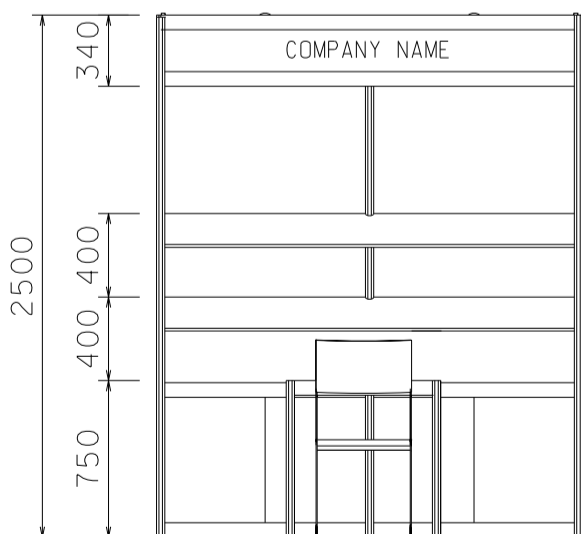

2M x 3M Standard Booth

二米乘三米標準攤位

PLAN

PERSPECTIVE

ELEVATION

BOOTH SPECIFICATIONS		QTY.
	1000W x 500D x 750H CABINET	2
	2000W x 300D SLOPE WOODEN DISPLAY SHELF	2
	13W LED LAMP SPOTLIGHT (YELLOW LIGHT)	2
	13W LED LAMP LONGARMED SPOTLIGHT (YELLOW LIGHT)	2
	700W x 700D x 750H MEETING TABLE	1
	BLACK LEATHER CHAIR	2
	CEILING BEAM	2M
	500W SOCKET	1
	RUBBISH BIN & CARPET (6sqm.)	

2M x 3M 2 Sides Open Booth

三米乘二米兩邊通道攤位

BOOTH SPECIFICATIONS		QTY.
	1000W x 500D x 750H CABINET	2
	2000W x 300D SLOPE WOODEN DISPLAY SHELF	2
	13W LED LAMP SPOTLIGHT (YELLOW LIGHT)	2
	13W LED LAMP LONGARMED SPOTLIGHT (YELLOW LIGHT)	2
	700W x 700D x 750H MEETING TABLE	1
	BLACK LEATHER CHAIR	2
	CEILING BEAM	3M
	500W SOCKET	1
	RUBBISH BIN & CARPET (6sqm.)	

2M x 3M Peninsula Booth

二米乘三米半島攤位

PLAN

PERSPECTIVE

ELEVATION

BOOTH SPECIFICATIONS		QTY.
	1000W x 500D x 750H CABINET	2
	2000W x 300D SLOPE WOODEN DISPLAY SHELF	2
	13W LED LAMP SPOTLIGHT (YELLOW LIGHT)	2
	13W LED LAMP LONGARMED SPOTLIGHT (YELLOW LIGHT)	2
	700W x 700D x 750H MEETING TABLE	1
	BLACK LEATHER CHAIR	2
	CEILING BEAM	2M
	500W SOCKET	1
	RUBBISH BIN & CARPET (6sqm.)	

*The Hong Kong Trade Development Council reserves the right to change the configuration if necessary.

*如有需要，香港貿易發展局有權更改攤位結構。

2M x 3M Right Corner Booth

二米乘三米右邊角位攤位

PLAN

PERSPECTIVE

ELEVATION

BOOTH SPECIFICATIONS		QTY.
	1000W x 500D x 750H CABINET	2
	2000W x 300D SLOPE WOODEN DISPLAY SHELF	2
	13W LED LAMP SPOTLIGHT (YELLOW LIGHT)	2
	13W LED LAMP LONGARMED SPOTLIGHT (YELLOW LIGHT)	2
	700W x 700D x 750H MEETING TABLE	1
	BLACK LEATHER CHAIR	2
	CEILING BEAM	2M
	500W SOCKET	1
	RUBBISH BIN & CARPET (6sqm.)	