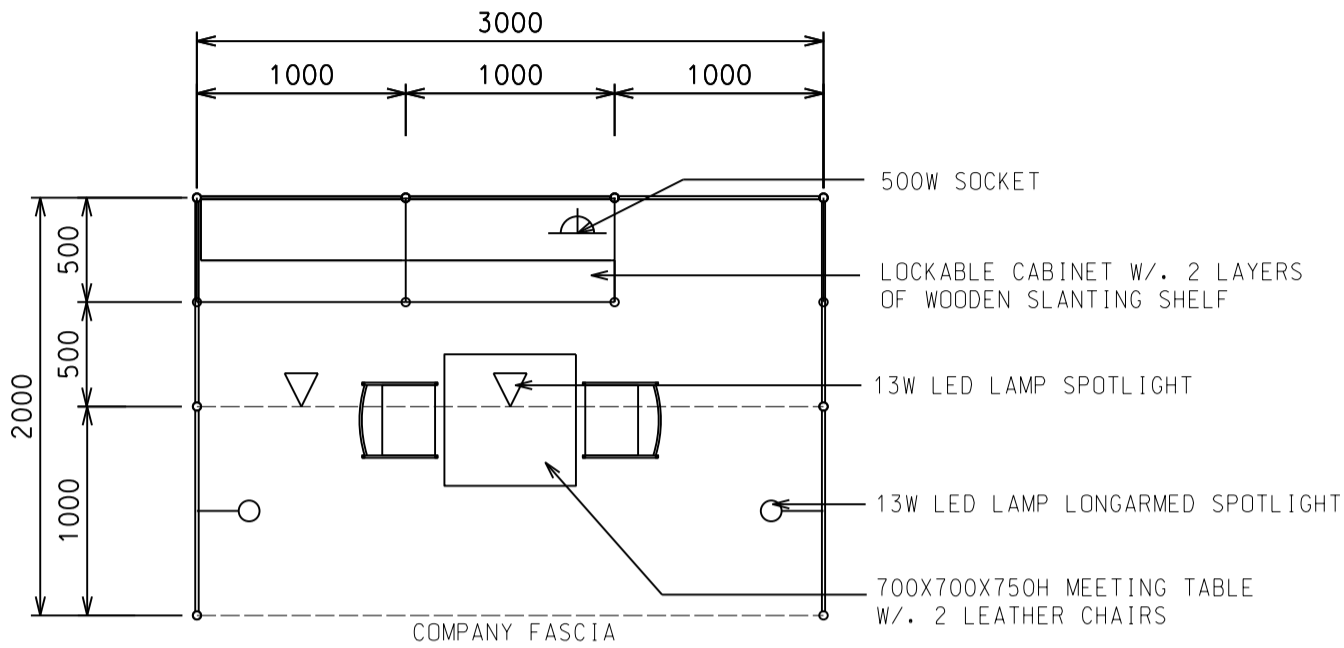

2M x 3M Peninsula Booth

二米乘三米半島攤位

PLAN

PERSPECTIVE

ELEVATION

BOOTH SPECIFICATIONS		QTY.
	1000W x 500D x 750H CABINET	2
	2000W x 300D SLOPE WOODEN DISPLAY SHELF	2
	13W LED LAMP SPOTLIGHT (YELLOW LIGHT)	2
	13W LED LAMP LONGARMED SPOTLIGHT (YELLOW LIGHT)	2
	700W x 700D x 750H MEETING TABLE	1
	BLACK LEATHER CHAIR	2
	CEILING BEAM	2M
	500W SOCKET	1
	RUBBISH BIN & CARPET (6sqm.)	

*The Hong Kong Trade Development Council reserves the right to change the configuration if necessary.

*如有需要，香港貿易發展局有權更改攤位結構。

2M x 3M Right Corner Booth

二米乘三米右邊角位攤位

PLAN

PERSPECTIVE

ELEVATION

BOOTH SPECIFICATIONS		QTY.
	1000W x 500D x 750H CABINET	2
	2000W x 300D SLOPE WOODEN DISPLAY SHELF	2
	13W LED LAMP SPOTLIGHT (YELLOW LIGHT)	2
	13W LED LAMP LONGARMED SPOTLIGHT (YELLOW LIGHT)	2
	700W x 700D x 750H MEETING TABLE	1
	BLACK LEATHER CHAIR	2
	CEILING BEAM	2M
	500W SOCKET	1
	RUBBISH BIN & CARPET (6sqm.)	

*The Hong Kong Trade Development Council reserves the right to change the configuration if necessary.

*如有需要，香港貿易發展局有權更改攤位結構。

3M x 2M Standard Booth

三米乘二米標準攤位

BOOTH SPECIFICATIONS		QTY.
	1000W x 500D x 750H CABINET	2
	2000W x 300D SLOPE WOODEN DISPLAY SHELF	2
	13W LED LAMP SPOTLIGHT (YELLOW LIGHT)	2
	13W LED LAMP LONGARMED SPOTLIGHT (YELLOW LIGHT)	2
	700W x 700D x 750H MEETING TABLE	1
	BLACK LEATHER CHAIR	2
	CEILING BEAM	3M
	500W SOCKET	1
	RUBBISH BIN & CARPET (6sqm.)	

*The Hong Kong Trade Development Council reserves the right to change the configuration if necessary.

*如有需要，香港貿易發展局有權更改攤位結構。

3M x 2M Peninsula Booth

三米乘二米半島攤位

BOOTH SPECIFICATIONS		QTY.
	1000W x 500D x 750H CABINET	2
	2000W x 300D SLOPE WOODEN DISPLAY SHELF	2
	13W LED LAMP SPOTLIGHT (YELLOW LIGHT)	2
	13W LED LAMP LONGARMED SPOTLIGHT (YELLOW LIGHT)	2
	700W x 700D x 750H MEETING TABLE	1
	BLACK LEATHER CHAIR	2
	CEILING BEAM	3M
	500W SOCKET	1
	RUBBISH BIN & CARPET (6sqm.)	