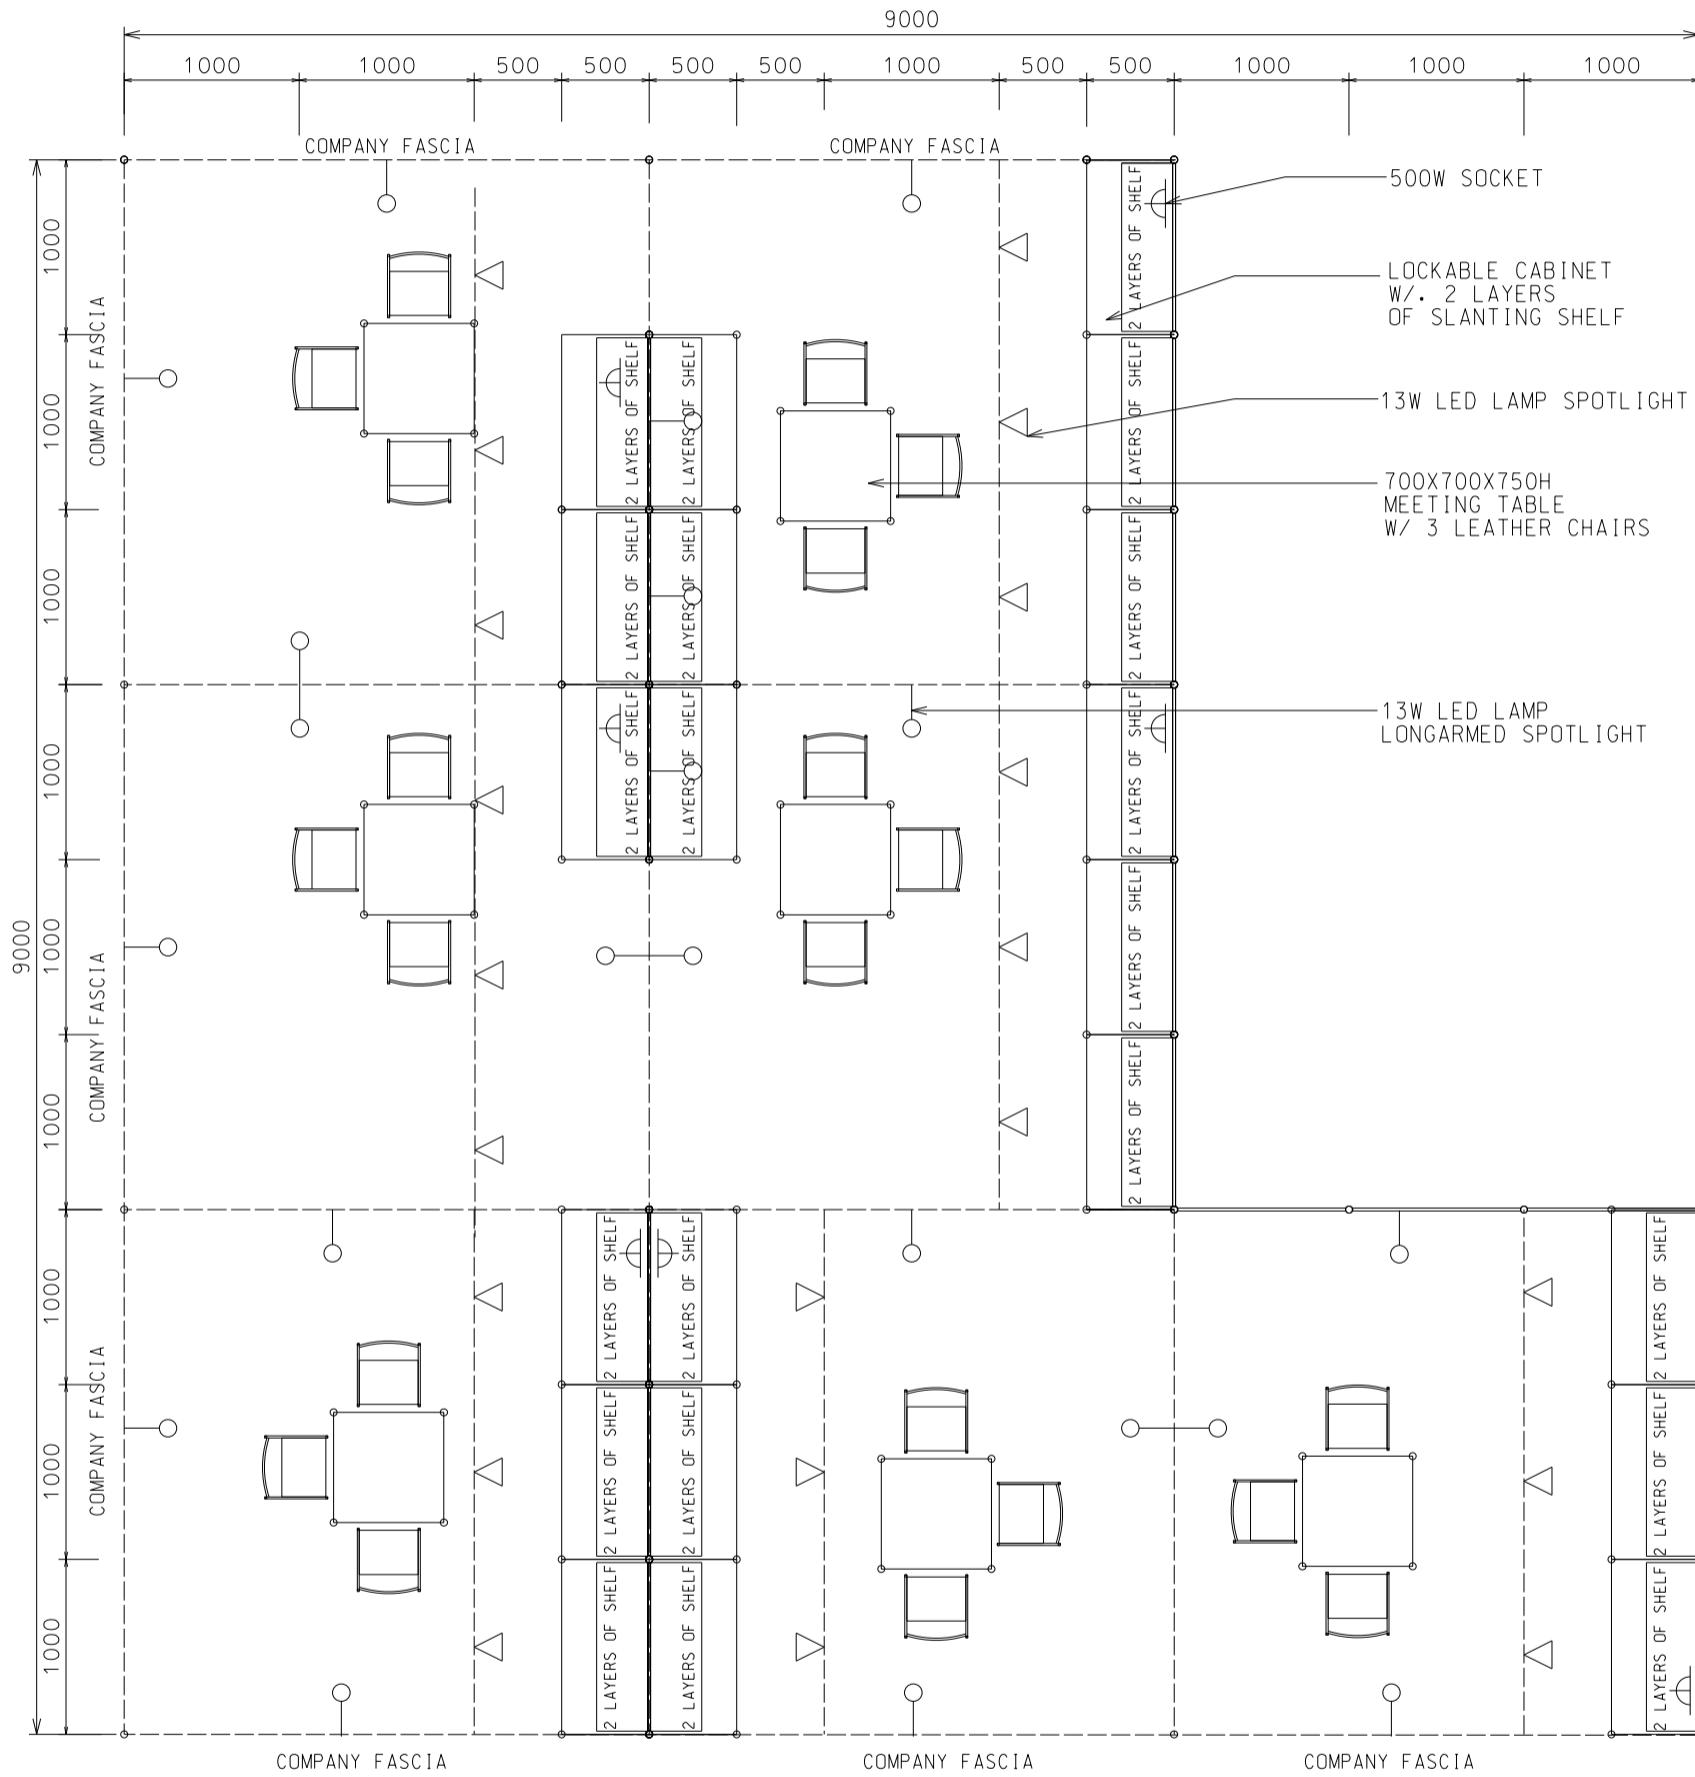

E

63 Sq.m. Odd Size Peninsula Booth (A)

六十三平方米半島攤位 (A)

BOOTH SPECIFICATIONS		QTY.
	1000W x 500D x 750H CABINET	21
	3000W x 300D SLOPE WOODEN DISPLAY SHELF	14
	13W LED LAMP SPOTLIGHT (YELLOW LIGHT)	21
	13W LED LAMP LONGARMED SPOTLIGHT (YELLOW LIGHT)	21
	700W x 700D x 750H MEETING TABLE	7
	BLACK LEATHER CHAIR	21
	CEILING BEAM	39M
	500W SOCKET	7
	RUBBISH BIN & CARPET (63sqm.)	

*The Hong Kong Trade Development Council reserves the right to change the configuration if necessary.

*如有需要，香港貿易發展局有權更改攤位結構。