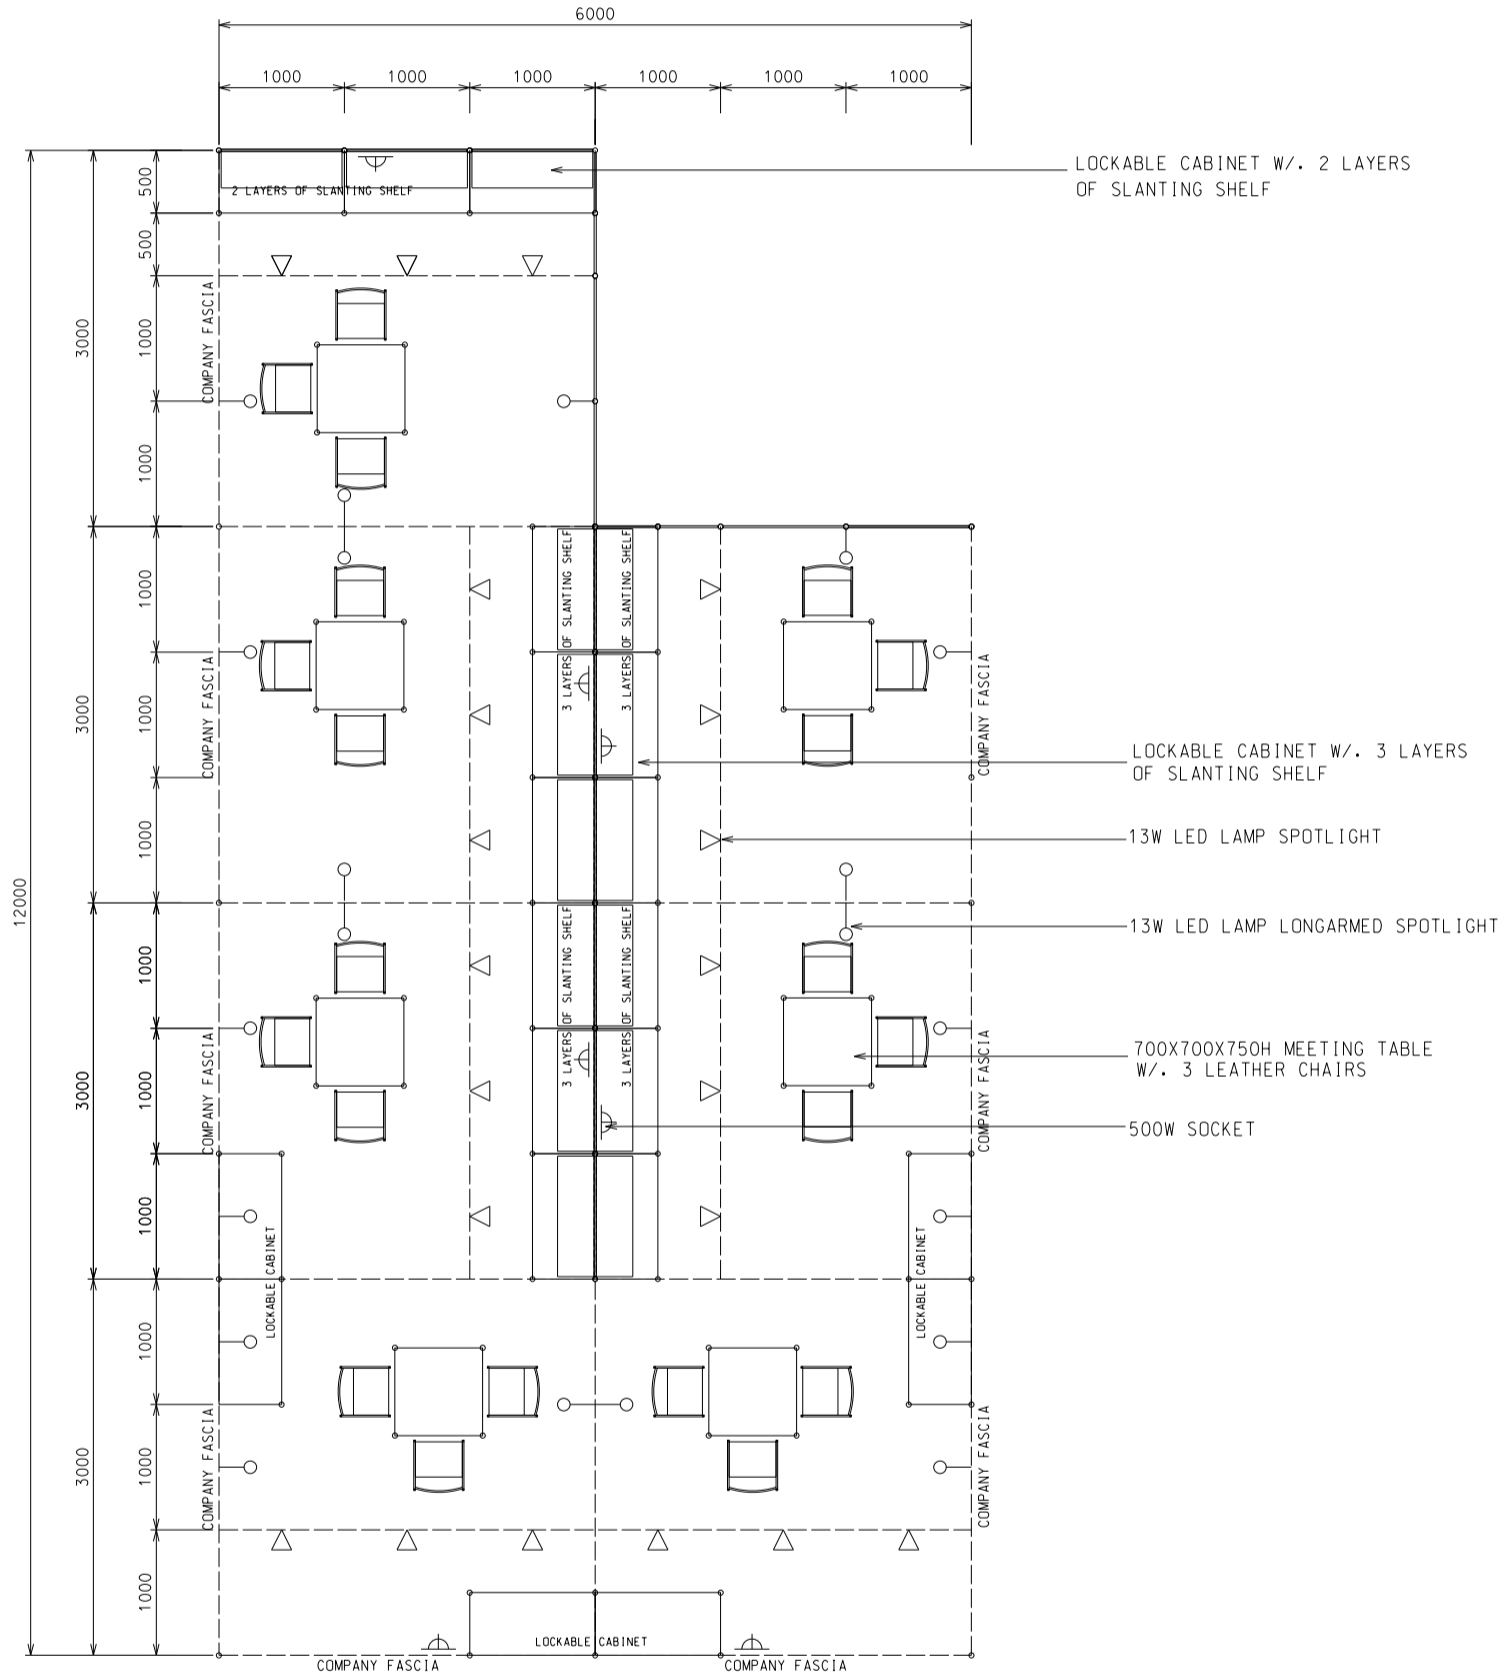

A

63 Sq.m. Odd Size Peninsula Booth (A)

六十三平方米半島攤位 (A)

PLAN

BOOTH SPECIFICATIONS		QTY.
	1000W x 500D x 750H CABINET	21
	3000W x 300D SLOPE WOODEN DISPLAY SHELF	14
	13W LED LAMP SPOTLIGHT (YELLOW LIGHT)	21
	13W LED LAMP LONGARMED SPOTLIGHT (YELLOW LIGHT)	21
	700W x 700D x 750H MEETING TABLE	7
	BLACK LEATHER CHAIR	21
	CEILING BEAM	39M
	500W SOCKET	7
	RUBBISH BIN & CARPET (63sqm.)	

*The Hong Kong Trade Development Council reserves the right to change the configuration if necessary.

*如有需要，香港貿易發展局有權更改攤位結構。

B

63 Sq.m. Odd Size Peninsula Booth (A)

六十三平方米半島攤位 (A)

BOOTH SPECIFICATIONS		QTY.
	1000W x 500D x 750H CABINET	21
	3000W x 300D SLOPE WOODEN DISPLAY SHELF	14
	13W LED LAMP SPOTLIGHT (YELLOW LIGHT)	21
	13W LED LAMP LONGARMED SPOTLIGHT (YELLOW LIGHT)	21
	700W x 700D x 750H MEETING TABLE	7
	BLACK LEATHER CHAIR	21
	CEILING BEAM	39M
	500W SOCKET	7
	RUBBISH BIN & CARPET (63sqm.)	

*The Hong Kong Trade Development Council reserves the right to change the configuration if necessary.

*如有需要，香港貿易發展局有權更改攤位結構。

63 Sq.m. Odd Size 3 Sides Open Booth (A)

六十三平方米三邊通道攤位 (A)

BOOTH SPECIFICATIONS		QTY.
	1000W x 500D x 750H CABINET	21
	1000W x 300D SLOPE WOODEN DISPLAY SHELF	12
	3000W x 300D SLOPE WOODEN DISPLAY SHELF	10
	13W LED LAMP SPOTLIGHT (YELLOW LIGHT)	21
	13W LED LAMP LONGARMED SPOTLIGHT (YELLOW LIGHT)	21
	700W x 700D x 750H MEETING TABLE	7
	BLACK LEATHER CHAIR	21
	CEILING BEAM	42M
	500W SOCKET	7
	RUBBISH BIN & CARPET (63sqm.)	

*The Hong Kong Trade Development Council reserves the right to change the configuration if necessary.

*如有需要，香港貿易發展局有權更改攤位結構。

D

63 Sq.m. Odd Size Peninsula Booth (A)

六十三平方米半島攤位 (A)

BOOTH SPECIFICATIONS		QTY.
	1000W x 500D x 750H CABINET	21
	3000W x 300D SLOPE WOODEN DISPLAY SHELF	14
	13W LED LAMP SPOTLIGHT (YELLOW LIGHT)	21
	13W LED LAMP LONGARMED SPOTLIGHT (YELLOW LIGHT)	21
	700W x 700D x 750H MEETING TABLE	7
	BLACK LEATHER CHAIR	21
	CEILING BEAM	39M
	500W SOCKET	7
	RUBBISH BIN & CARPET (63sqm.)	