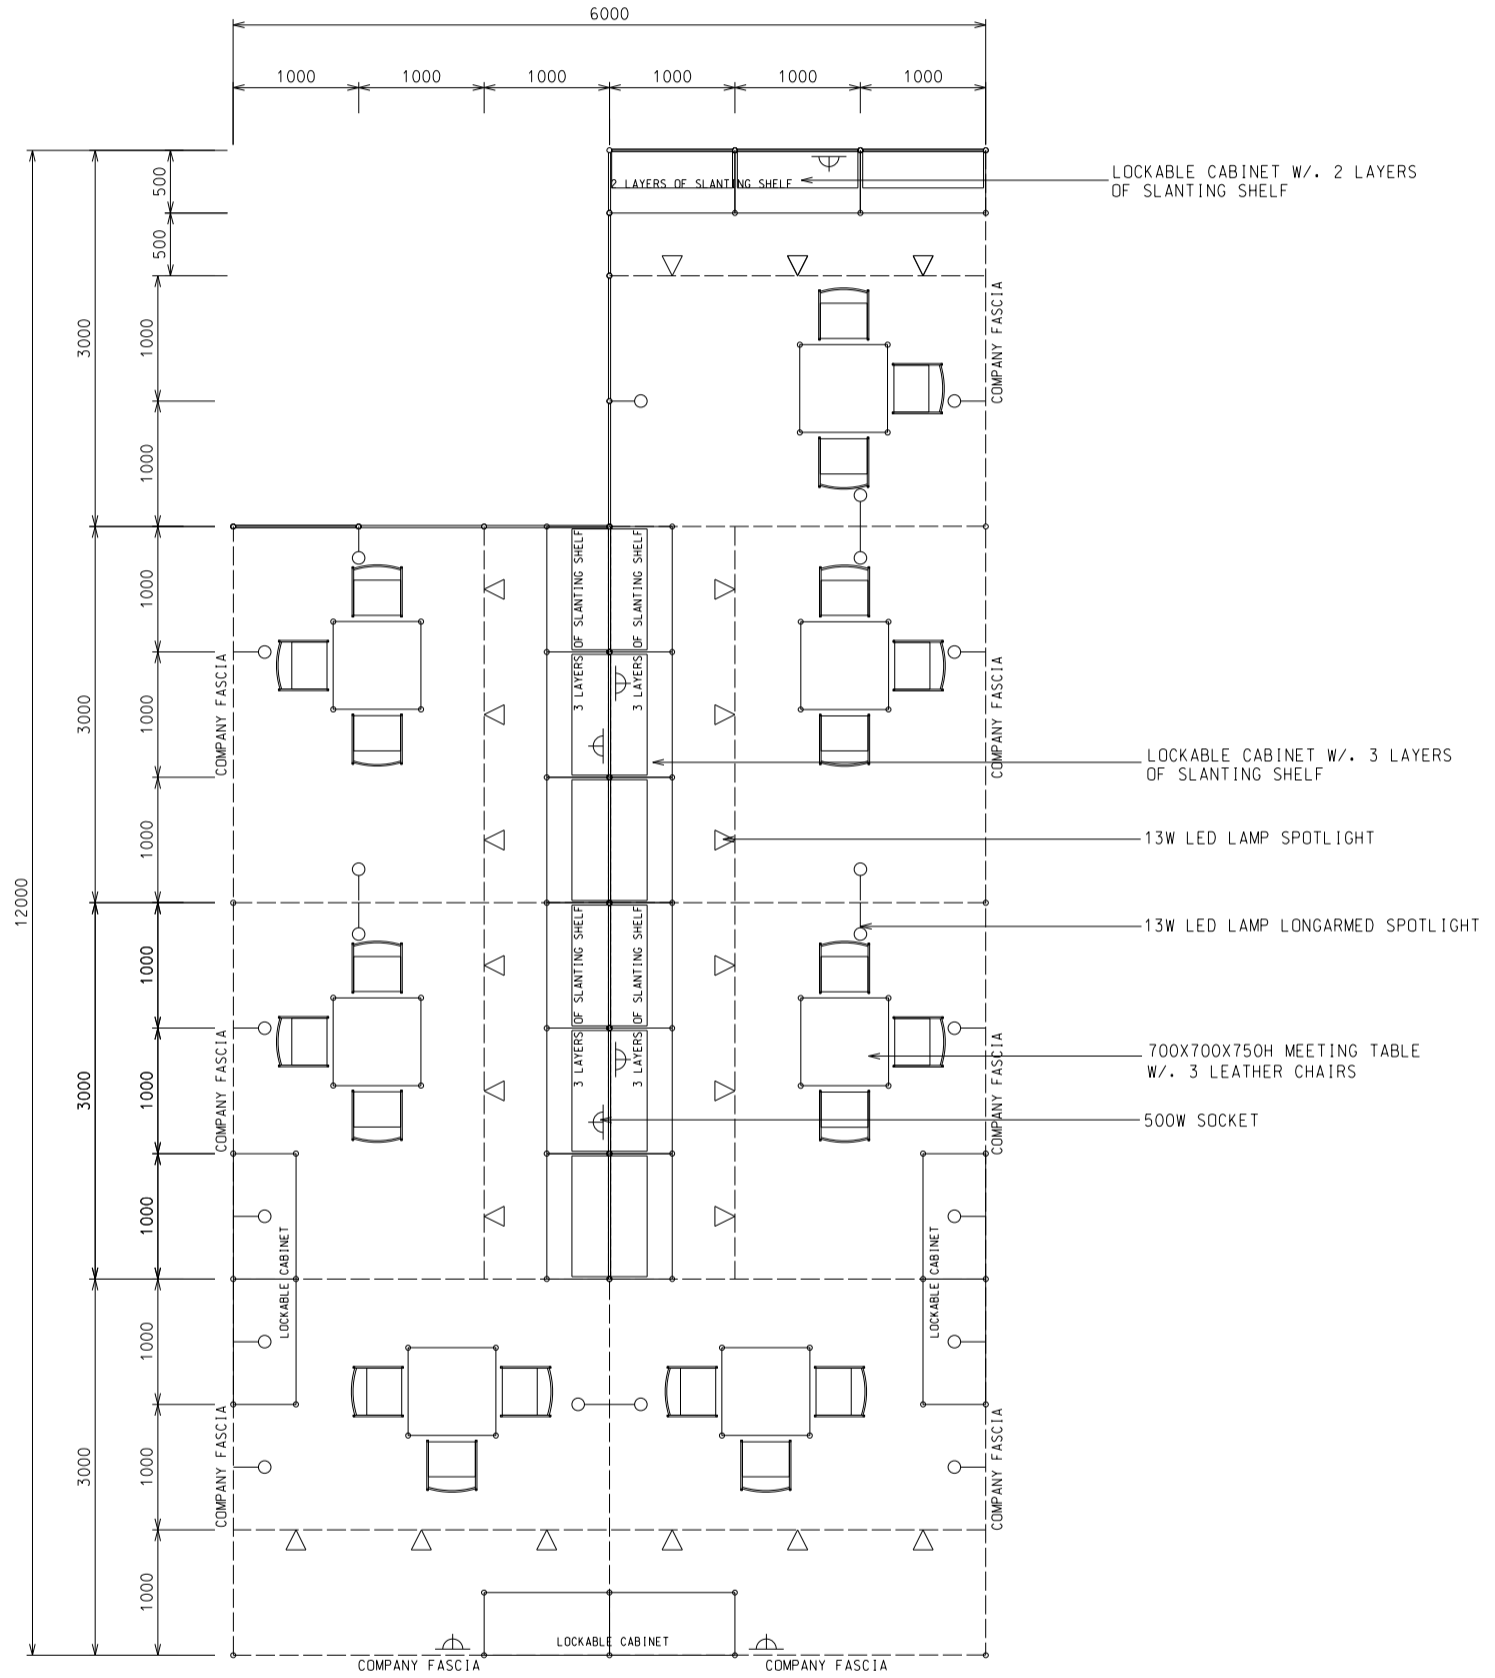

A

63 Sq.m. Odd Size Peninsula Booth (A)

六十三平方米半島攤位 (A)

PLAN

BOOTH SPECIFICATIONS		QTY.
	1000W x 500D x 750H CABINET	21
	3000W x 300D SLOPE WOODEN DISPLAY SHELF	14
	13W LED LAMP SPOTLIGHT (YELLOW LIGHT)	21
	13W LED LAMP LONGARMED SPOTLIGHT (YELLOW LIGHT)	21
	700W x 700D x 750H MEETING TABLE	7
	BLACK LEATHER CHAIR	21
	CEILING BEAM	39M
	500W SOCKET	7
	RUBBISH BIN & CARPET (63sqm.)	

*The Hong Kong Trade Development Council reserves the right to change the configuration if necessary.

*如有需要，香港貿易發展局有權更改攤位結構。

B

63 Sq.m. Odd Size Peninsula Booth (A)

六十三平方米半島攤位 (A)

BOOTH SPECIFICATIONS		QTY.
	1000W x 500D x 750H CABINET	21
	3000W x 300D SLOPE WOODEN DISPLAY SHELF	14
	13W LED LAMP SPOTLIGHT (YELLOW LIGHT)	21
	13W LED LAMP LONGARMED SPOTLIGHT (YELLOW LIGHT)	21
	700W x 700D x 750H MEETING TABLE	7
	BLACK LEATHER CHAIR	21
	CEILING BEAM	39M
	500W SOCKET	7
	RUBBISH BIN & CARPET (63sqm.)	

*The Hong Kong Trade Development Council reserves the right to change the configuration if necessary.

*如有需要，香港貿易發展局有權更改攤位結構。

63 Sq.m. Odd Size 3 Sides Open Booth (A)

六十三平方米三邊通道攤位 (A)

BOOTH SPECIFICATIONS		QTY.
	1000W x 500D x 750H CABINET	21
	1000W x 300D SLOPE WOODEN DISPLAY SHELF	12
	3000W x 300D SLOPE WOODEN DISPLAY SHELF	10
	13W LED LAMP SPOTLIGHT (YELLOW LIGHT)	21
	13W LED LAMP LONGARMED SPOTLIGHT (YELLOW LIGHT)	21
	700W x 700D x 750H MEETING TABLE	7
	BLACK LEATHER CHAIR	21
	CEILING BEAM	42M
	500W SOCKET	7
	RUBBISH BIN & CARPET (63sqm.)	

*The Hong Kong Trade Development Council reserves the right to change the configuration if necessary.

*如有需要，香港貿易發展局有權更改攤位結構。

D

63 Sq.m. Odd Size Peninsula Booth (A)

六十三平方米半島攤位 (A)

BOOTH SPECIFICATIONS		QTY.
	1000W x 500D x 750H CABINET	21
	3000W x 300D SLOPE WOODEN DISPLAY SHELF	14
	13W LED LAMP SPOTLIGHT (YELLOW LIGHT)	21
	13W LED LAMP LONGARMED SPOTLIGHT (YELLOW LIGHT)	21
	700W x 700D x 750H MEETING TABLE	7
	BLACK LEATHER CHAIR	21
	CEILING BEAM	39M
	500W SOCKET	7
	RUBBISH BIN & CARPET (63sqm.)	