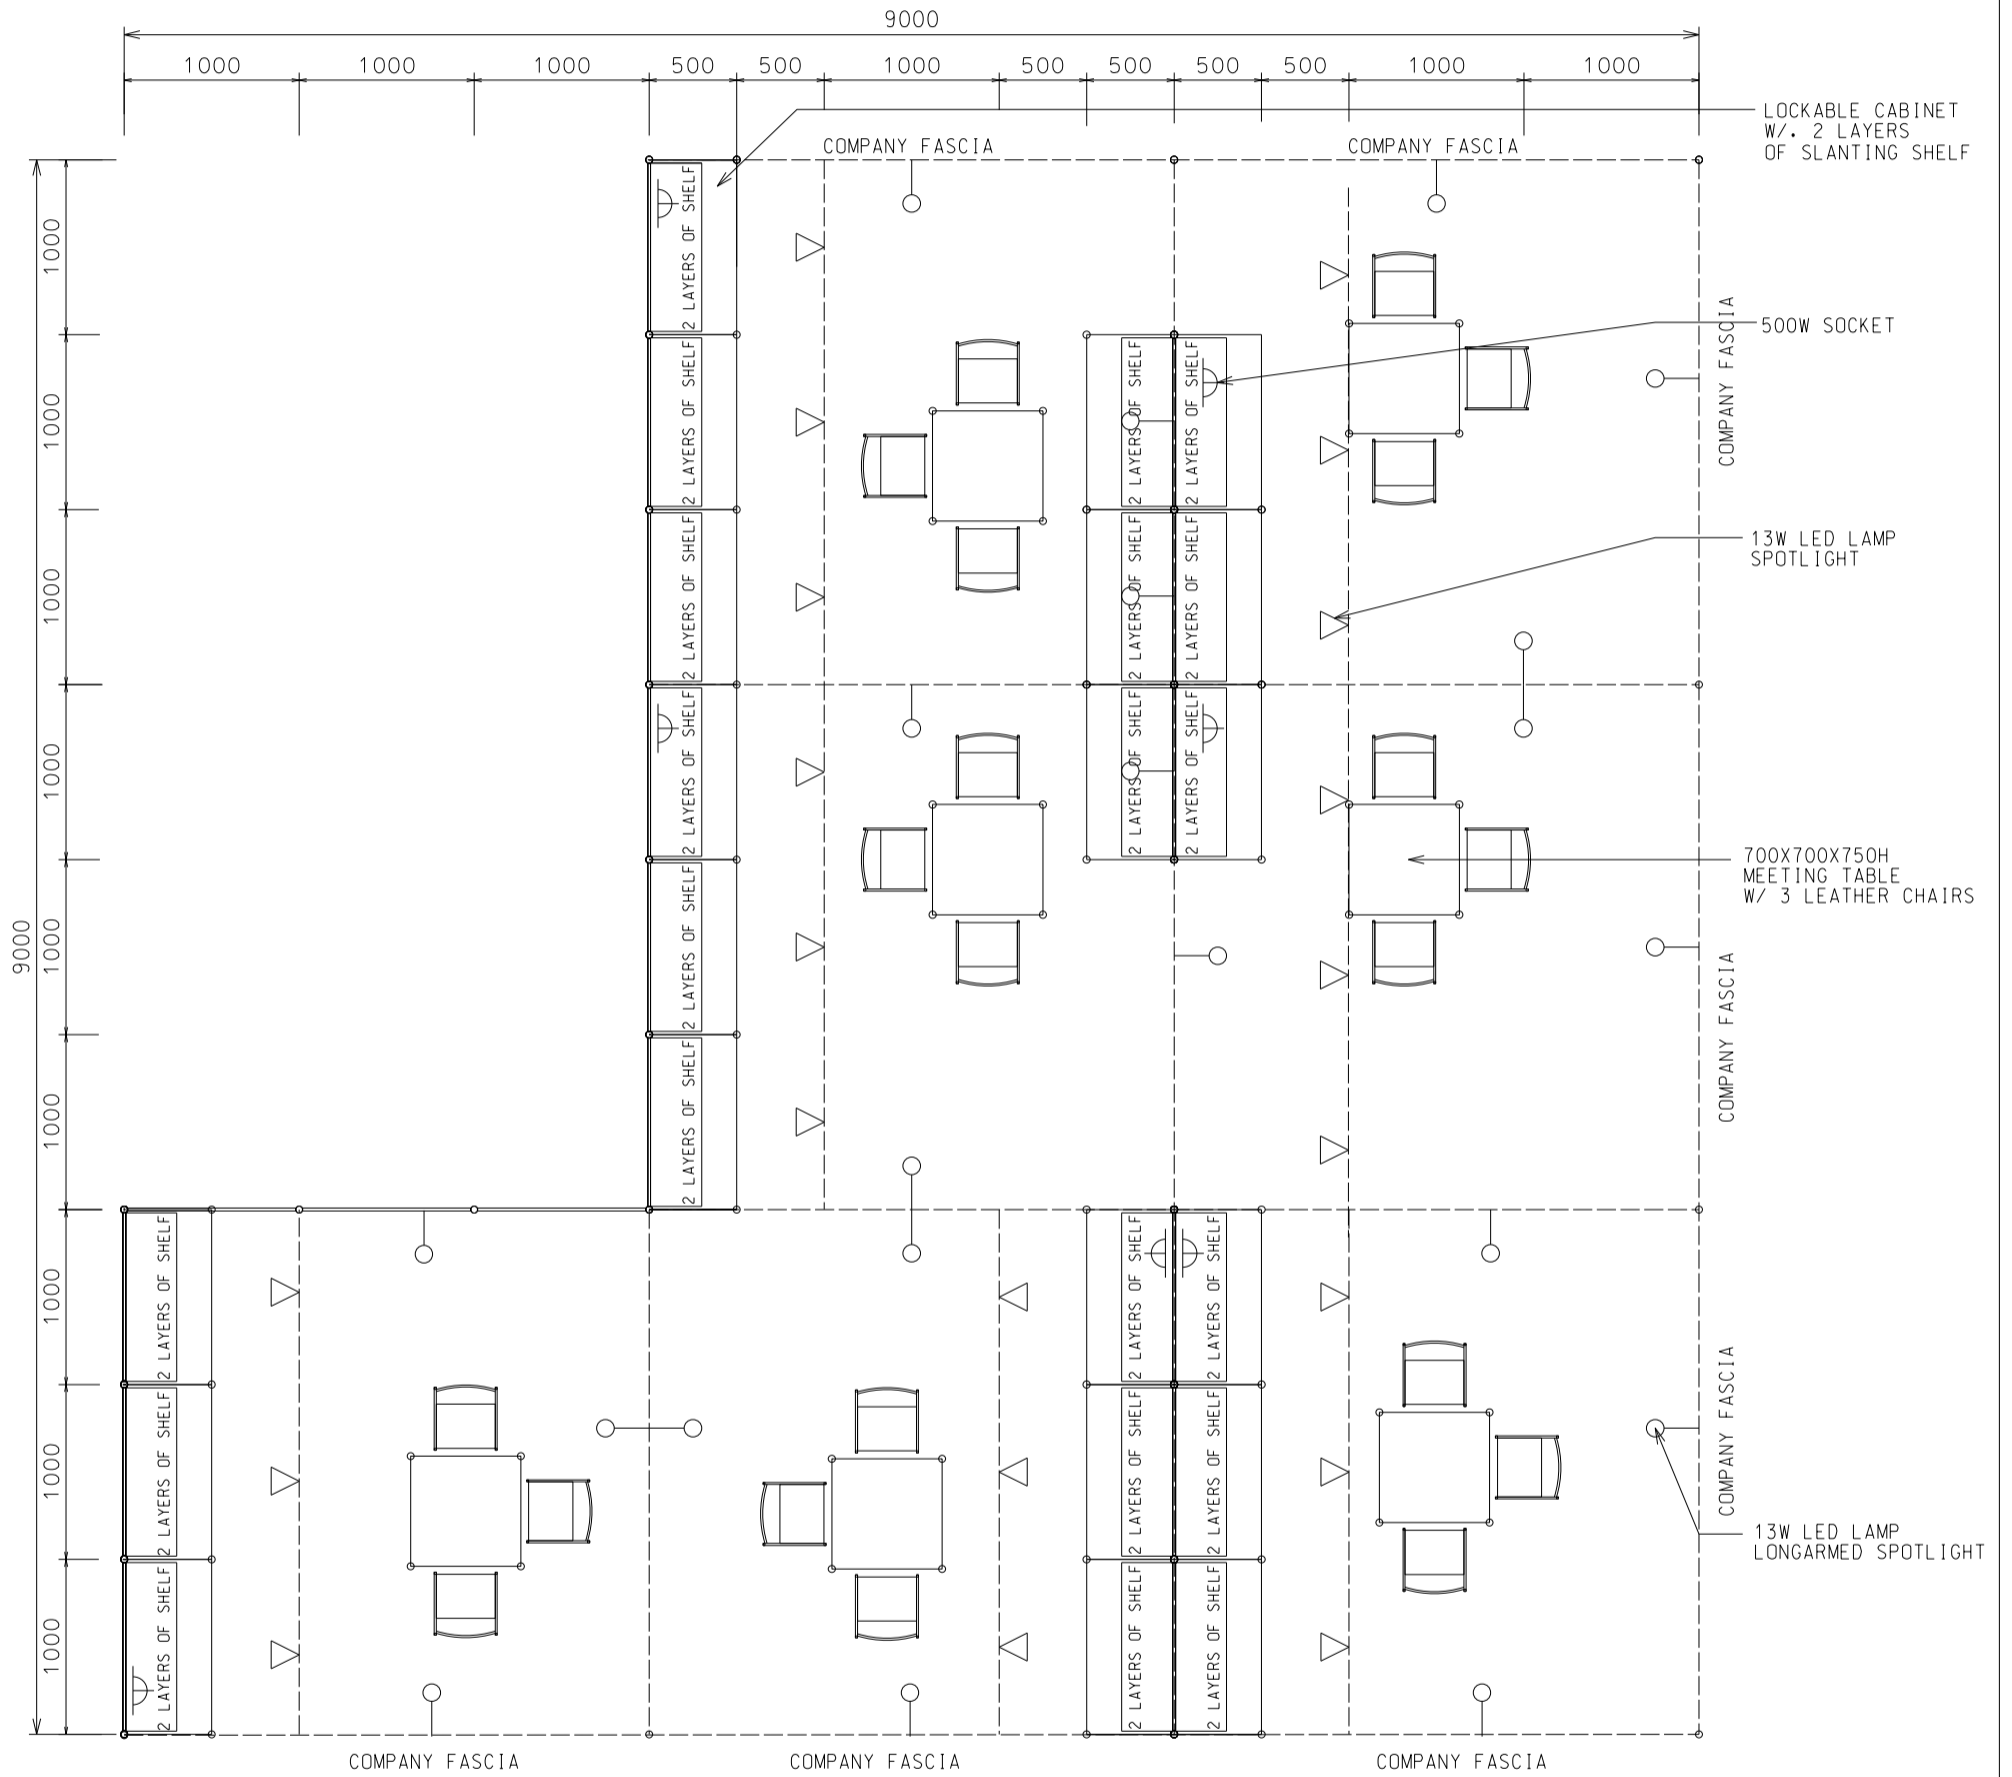

A

63 Sq.m. Odd Size Peninsula Booth (A)

六十三平方米半島攤位 (A)

PLAN

BOOTH SPECIFICATIONS		QTY.
	1000W x 500D x 750H CABINET	21
	3000W x 300D SLOPE WOODEN DISPLAY SHELF	14
	13W LED LAMP SPOTLIGHT (YELLOW LIGHT)	21
	13W LED LAMP LONGARMED SPOTLIGHT (YELLOW LIGHT)	21
	700W x 700D x 750H MEETING TABLE	7
	BLACK LEATHER CHAIR	21
	CEILING BEAM	39M
	500W SOCKET	7
	RUBBISH BIN & CARPET (63sqm.)	

*The Hong Kong Trade Development Council reserves the right to change the configuration if necessary.

*如有需要，香港貿易發展局有權更改攤位結構。

B

63 Sq.m. Odd Size Peninsula Booth (A)

六十三平方米半島攤位 (A)

BOOTH SPECIFICATIONS		QTY.
	1000W x 500D x 750H CABINET	21
	3000W x 300D SLOPE WOODEN DISPLAY SHELF	14
	13W LED LAMP SPOTLIGHT (YELLOW LIGHT)	21
	13W LED LAMP LONGARMED SPOTLIGHT (YELLOW LIGHT)	21
	700W x 700D x 750H MEETING TABLE	7
	BLACK LEATHER CHAIR	21
	CEILING BEAM	39M
	500W SOCKET	7
	RUBBISH BIN & CARPET (63sqm.)	

*The Hong Kong Trade Development Council reserves the right to change the configuration if necessary.

*如有需要，香港貿易發展局有權更改攤位結構。

63 Sq.m. Odd Size 3 Sides Open Booth (A)

六十三平方米三邊通道攤位 (A)

BOOTH SPECIFICATIONS		QTY.
	1000W x 500D x 750H CABINET	21
	1000W x 300D SLOPE WOODEN DISPLAY SHELF	12
	3000W x 300D SLOPE WOODEN DISPLAY SHELF	10
	13W LED LAMP SPOTLIGHT (YELLOW LIGHT)	21
	13W LED LAMP LONGARMED SPOTLIGHT (YELLOW LIGHT)	21
	700W x 700D x 750H MEETING TABLE	7
	BLACK LEATHER CHAIR	21
	CEILING BEAM	42M
	500W SOCKET	7
	RUBBISH BIN & CARPET (63sqm.)	

*The Hong Kong Trade Development Council reserves the right to change the configuration if necessary.

*如有需要，香港貿易發展局有權更改攤位結構。

D

63 Sq.m. Odd Size Peninsula Booth (A)

六十三平方米半島攤位 (A)

BOOTH SPECIFICATIONS		QTY.
	1000W x 500D x 750H CABINET	21
	3000W x 300D SLOPE WOODEN DISPLAY SHELF	14
	13W LED LAMP SPOTLIGHT (YELLOW LIGHT)	21
	13W LED LAMP LONGARMED SPOTLIGHT (YELLOW LIGHT)	21
	700W x 700D x 750H MEETING TABLE	7
	BLACK LEATHER CHAIR	21
	CEILING BEAM	39M
	500W SOCKET	7
	RUBBISH BIN & CARPET (63sqm.)	