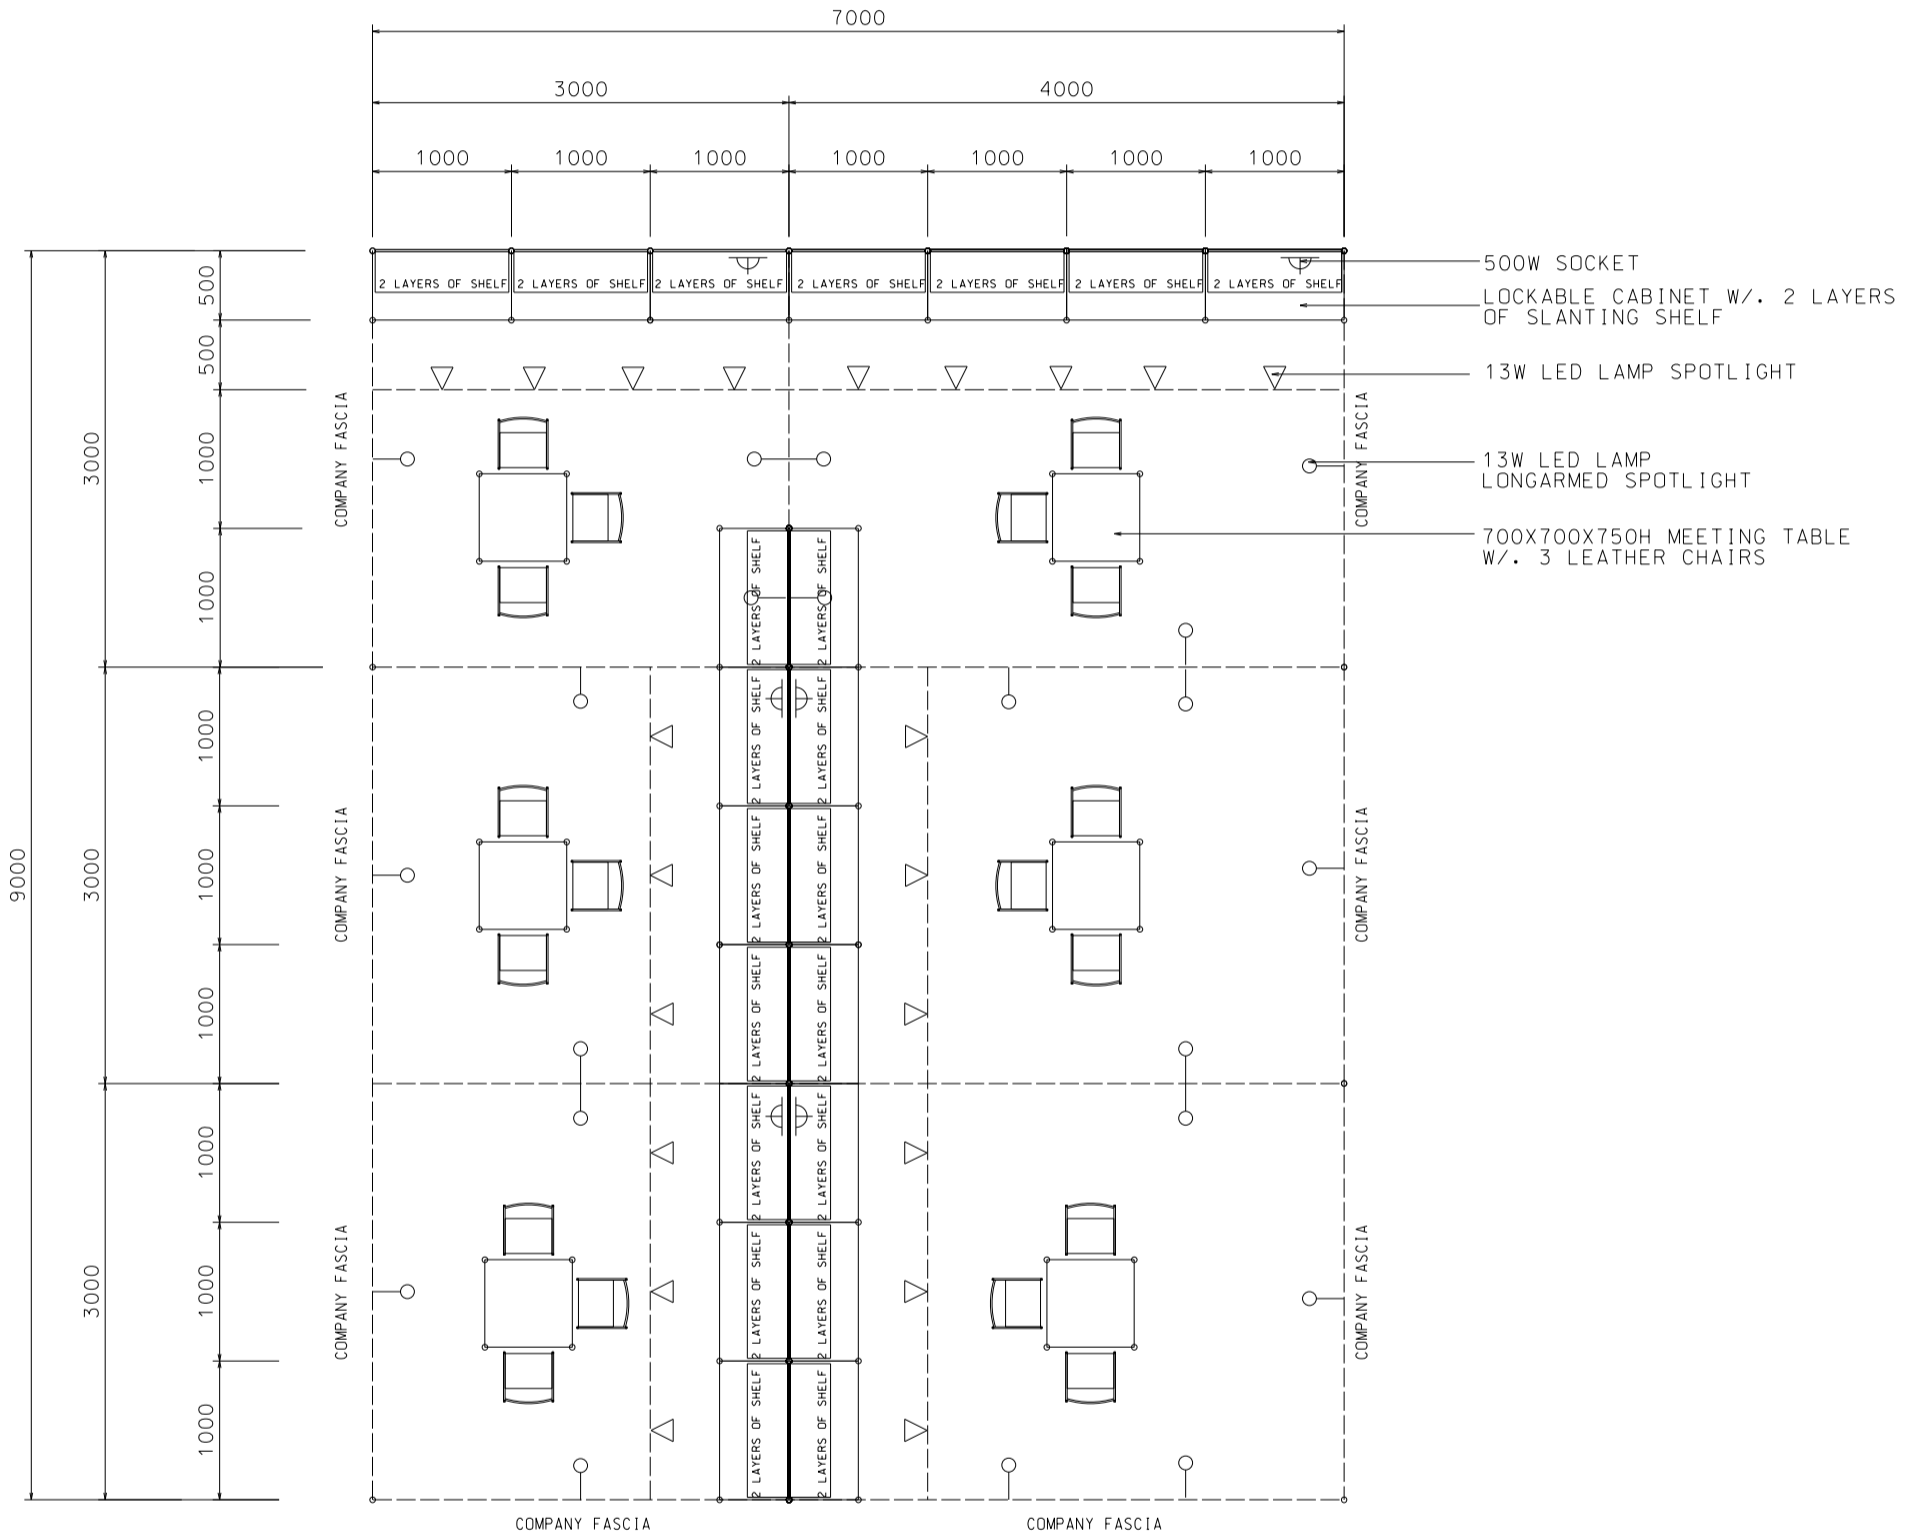

A

63 Sq.m. Odd Size Peninsula Booth (A)

六十三平方米半島攤位 (A)

PLAN

BOOTH SPECIFICATIONS		QTY.
	1000W x 500D x 750H CABINET	21
	3000W x 300D SLOPE WOODEN DISPLAY SHELF	14
	13W LED LAMP SPOTLIGHT (YELLOW LIGHT)	21
	13W LED LAMP LONGARMED SPOTLIGHT (YELLOW LIGHT)	21
	700W x 700D x 750H MEETING TABLE	7
	BLACK LEATHER CHAIR	21
	CEILING BEAM	39M
	500W SOCKET	7
	RUBBISH BIN & CARPET (63sqm.)	

*The Hong Kong Trade Development Council reserves the right to change the configuration if necessary.

*如有需要，香港貿易發展局有權更改攤位結構。

G

63 Sq.m. Odd Size 2 Sides Open Booth (A)

六十三平方米兩邊通道攤位 (A)

PLAN

BOOTH SPECIFICATIONS		QTY.
	1000W x 500D x 750H CABINET	21
	3000W x 300D SLOPE WOODEN DISPLAY SHELF	14
	13W LED LAMP SPOTLIGHT (YELLOW LIGHT)	21
	13W LED LAMP LONGARMED SPOTLIGHT (YELLOW LIGHT)	21
	700W x 700D x 750H MEETING TABLE	7
	BLACK LEATHER CHAIR	21
	CEILING BEAM	39M
	500W SOCKET	7
	RUBBISH BIN & CARPET (63sqm.)	

*The Hong Kong Trade Development Council reserves the right to change the configuration if necessary.

*如有需要，香港貿易發展局有權更改攤位結構。

9M X 7M Peninsula Booth (A)

九米乘七米半島攤位 (A)

BOOTH SPECIFICATIONS		QTY.
	1000W x 500D x 750H CABINET	21
	3000W x 300D SLOPE WOODEN DISPLAY SHELF	6
	2000W x 300D SLOPE WOODEN DISPLAY SHELF	12
	13W LED LAMP SPOTLIGHT (YELLOW LIGHT)	21
	13W LED LAMP LONGARMED SPOTLIGHT (YELLOW LIGHT)	21
	700W x 700D x 750H MEETING TABLE	6
	BLACK LEATHER CHAIR	18
	CEILING BEAM	35M
	500W SOCKET	6
	RUBBISH BIN & CARPET (63sqm.)	

*The Hong Kong Trade Development Council reserves the right to change the configuration if necessary.

*如有需要，香港貿易發展局有權更改攤位結構。

F

9M x 7M Peninsula Booth (A)

九米乘七米半島攤位 (A)

PLAN

BOOTH SPECIFICATIONS		QTY.
	1000W x 500D x 750H CABINET	21
	1000W x 300D SLOPE WOODEN DISPLAY SHELF	6
	3000W x 300D SLOPE WOODEN DISPLAY SHELF	12
	13W LED LAMP SPOTLIGHT (YELLOW LIGHT)	21
	13W LED LAMP LONGARMED SPOTLIGHT (YELLOW LIGHT)	21
	700W x 700D x 750H MEETING TABLE	6
	BLACK LEATHER CHAIR	18
	CEILING BEAM	35M
	500W SOCKET	6
	RUBBISH BIN & CARPET (63sqm.)	