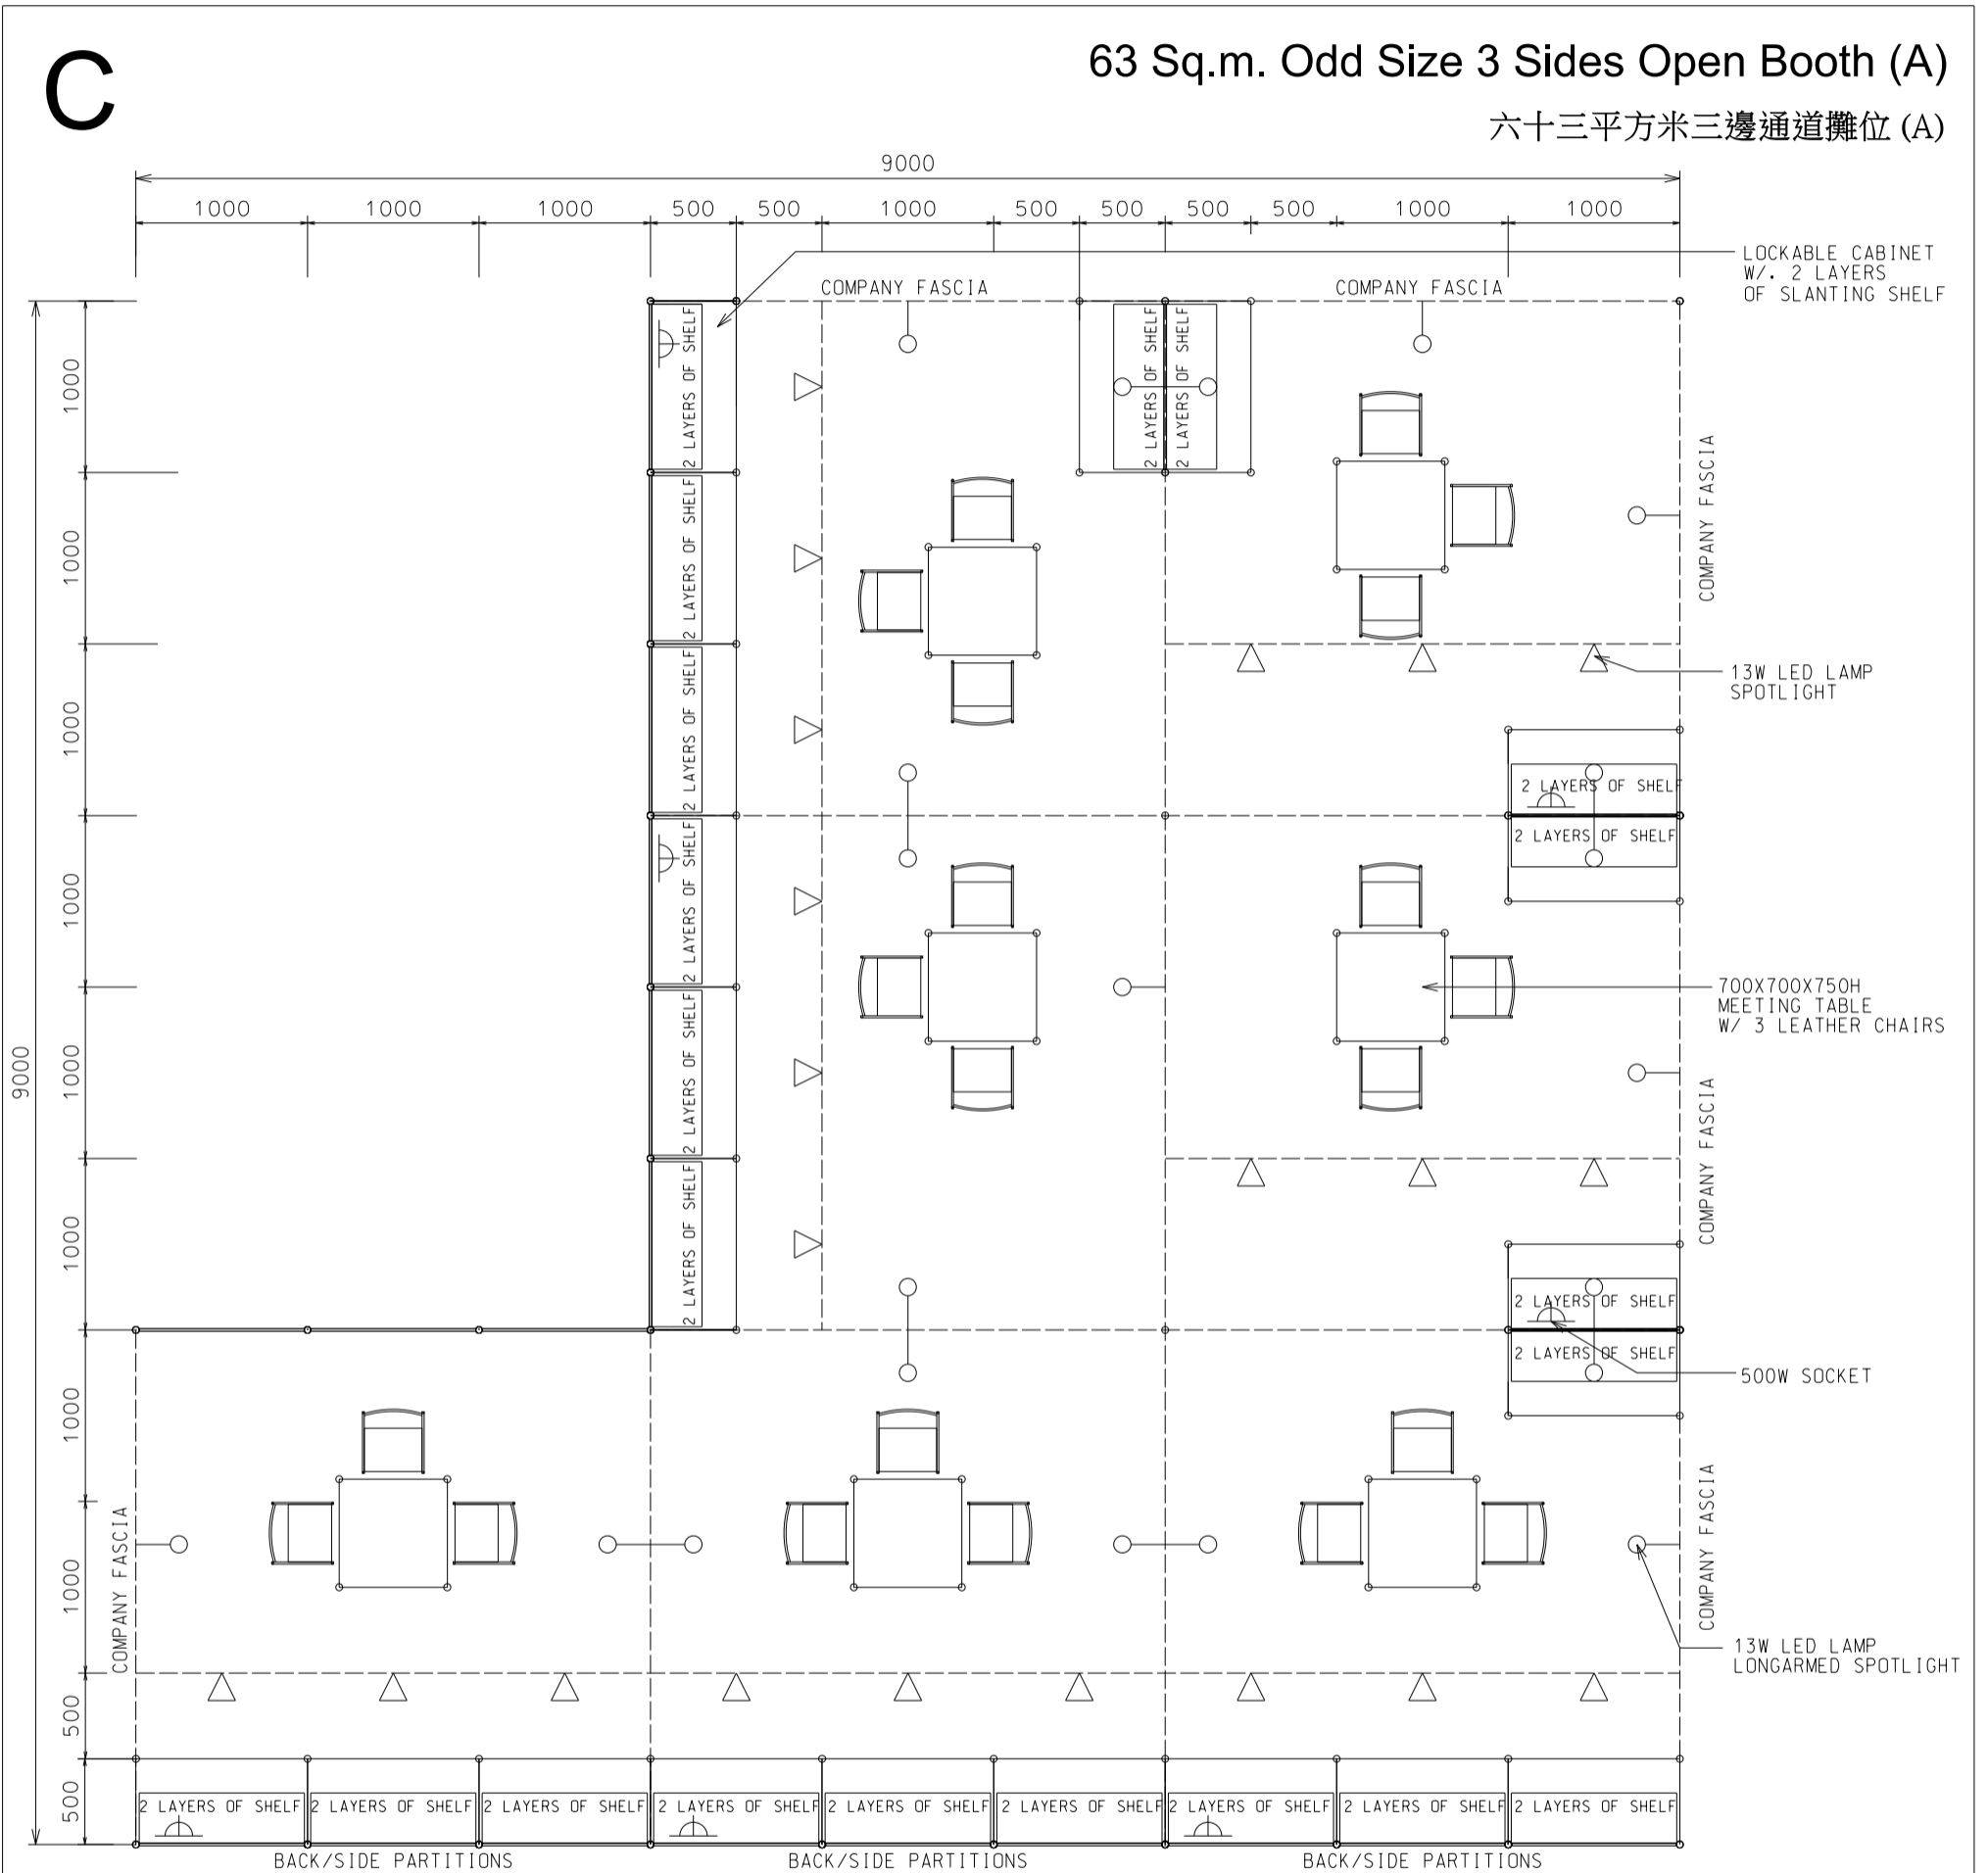

A

63 Sq.m. Odd Size Peninsula Booth (A)

六十三平方米半島攤位 (A)

PLAN

BOOTH SPECIFICATIONS		QTY.
	1000W x 500D x 750H CABINET	21
	3000W x 300D SLOPE WOODEN DISPLAY SHELF	14
	13W LED LAMP SPOTLIGHT (YELLOW LIGHT)	21
	13W LED LAMP LONGARMED SPOTLIGHT (YELLOW LIGHT)	21
	700W x 700D x 750H MEETING TABLE	7
	BLACK LEATHER CHAIR	21
	CEILING BEAM	39M
	500W SOCKET	7
	RUBBISH BIN & CARPET (63sqm.)	

*The Hong Kong Trade Development Council reserves the right to change the configuration if necessary.

*如有需要，香港貿易發展局有權更改攤位結構。

B

63 Sq.m. Odd Size Peninsula Booth (A)

六十三平方米半島攤位 (A)

BOOTH SPECIFICATIONS		QTY.
	1000W x 500D x 750H CABINET	21
	3000W x 300D SLOPE WOODEN DISPLAY SHELF	14
	13W LED LAMP SPOTLIGHT (YELLOW LIGHT)	21
	13W LED LAMP LONGARMED SPOTLIGHT (YELLOW LIGHT)	21
	700W x 700D x 750H MEETING TABLE	7
	BLACK LEATHER CHAIR	21
	CEILING BEAM	39M
	500W SOCKET	7
	RUBBISH BIN & CARPET (63sqm.)	

*The Hong Kong Trade Development Council reserves the right to change the configuration if necessary.

*如有需要，香港貿易發展局有權更改攤位結構。

63 Sq.m. Odd Size 3 Sides Open Booth (A)

六十三平方米三邊通道攤位 (A)

BOOTH SPECIFICATIONS		QTY.
	1000W x 500D x 750H CABINET	21
	1000W x 300D SLOPE WOODEN DISPLAY SHELF	12
	3000W x 300D SLOPE WOODEN DISPLAY SHELF	10
	13W LED LAMP SPOTLIGHT (YELLOW LIGHT)	21
	13W LED LAMP LONGARMED SPOTLIGHT (YELLOW LIGHT)	21
	700W x 700D x 750H MEETING TABLE	7
	BLACK LEATHER CHAIR	21
	CEILING BEAM	42M
	500W SOCKET	7
	RUBBISH BIN & CARPET (63sqm.)	

*The Hong Kong Trade Development Council reserves the right to change the configuration if necessary.

*如有需要，香港貿易發展局有權更改攤位結構。

D

63 Sq.m. Odd Size Peninsula Booth (A)

六十三平方米半島攤位 (A)

BOOTH SPECIFICATIONS		QTY.
	1000W x 500D x 750H CABINET	21
	3000W x 300D SLOPE WOODEN DISPLAY SHELF	14
	13W LED LAMP SPOTLIGHT (YELLOW LIGHT)	21
	13W LED LAMP LONGARMED SPOTLIGHT (YELLOW LIGHT)	21
	700W x 700D x 750H MEETING TABLE	7
	BLACK LEATHER CHAIR	21
	CEILING BEAM	39M
	500W SOCKET	7
	RUBBISH BIN & CARPET (63sqm.)	