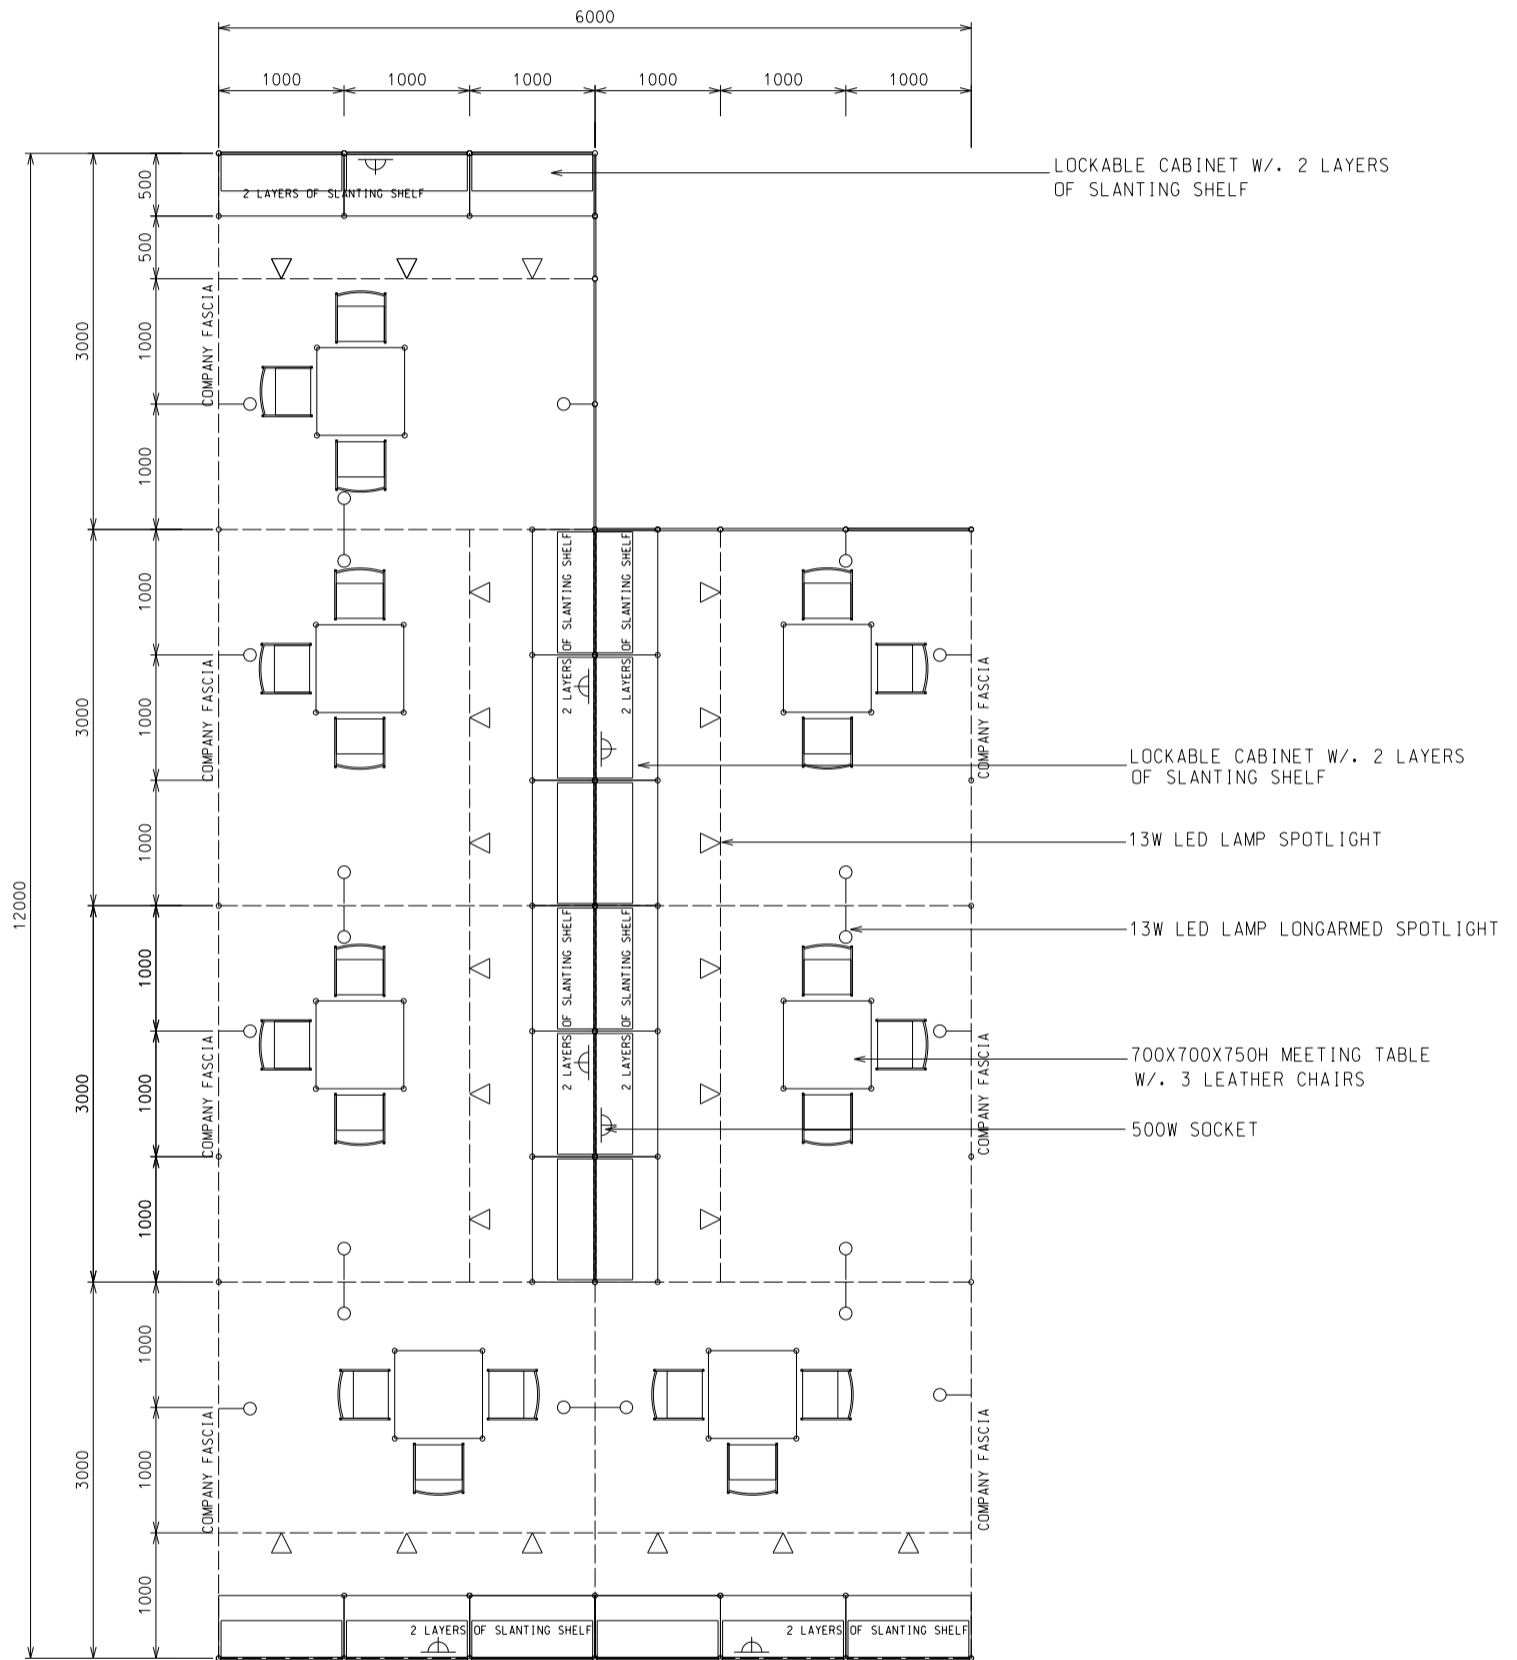

G

63 Sq.m. Odd Size 2 Sides Open Booth (A)

六十三平方米兩邊通道攤位 (A)

PLAN

BOOTH SPECIFICATIONS		QTY.
	1000W x 500D x 750H CABINET	21
	3000W x 300D SLOPE WOODEN DISPLAY SHELF	14
	13W LED LAMP SPOTLIGHT (YELLOW LIGHT)	21
	13W LED LAMP LONGARMED SPOTLIGHT (YELLOW LIGHT)	21
	700W x 700D x 750H MEETING TABLE	7
	BLACK LEATHER CHAIR	21
	CEILING BEAM	39M
	500W SOCKET	7
	RUBBISH BIN & CARPET (63sqm.)	

*The Hong Kong Trade Development Council reserves the right to change the configuration if necessary.

*如有需要，香港貿易發展局有權更改攤位結構。