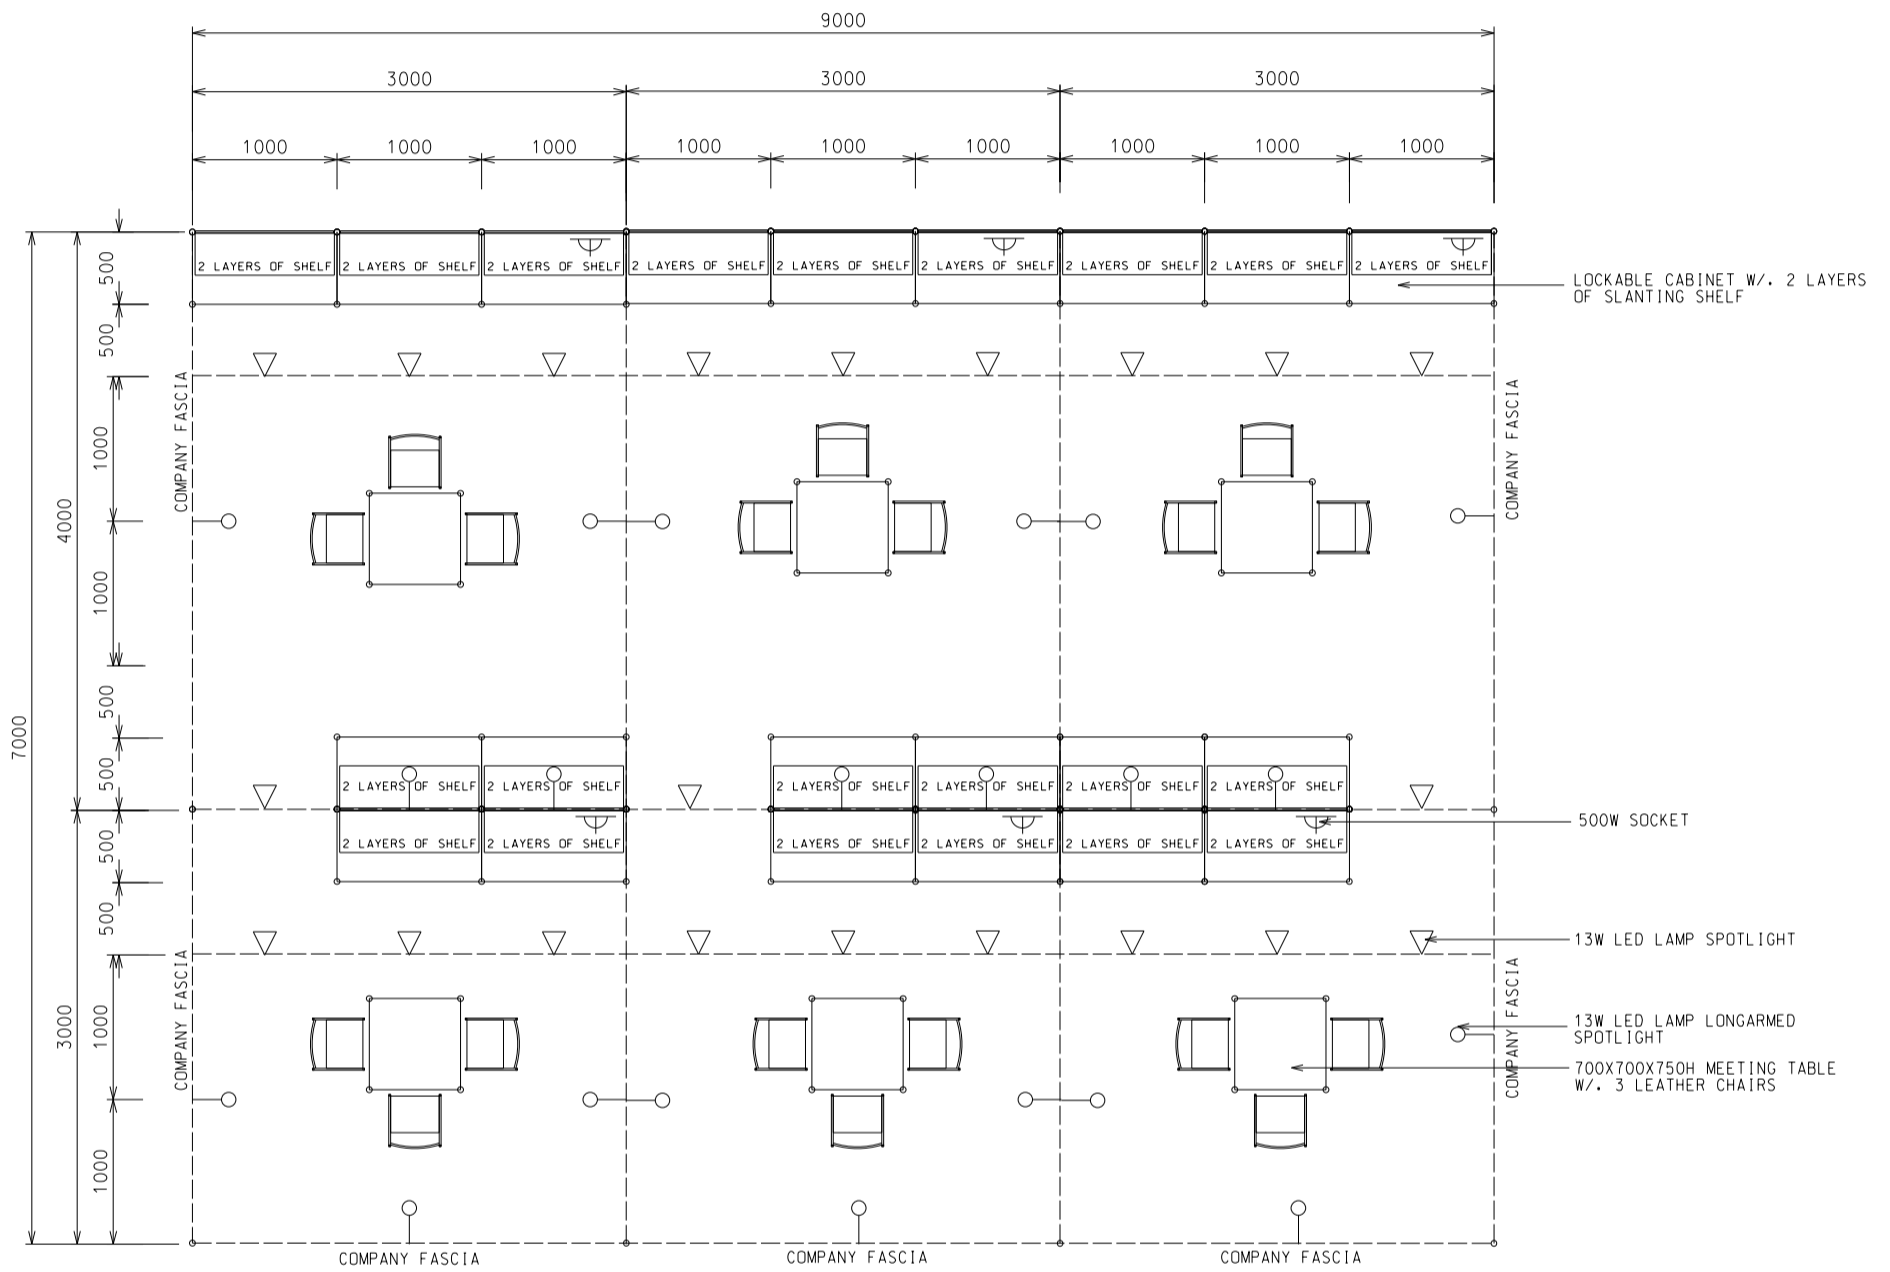

*The Hong Kong Trade Development Council reserves the right to change the configuration if necessary.

*如有需要，香港貿易發展局有權更改攤位結構。

G

63 Sq.m. Odd Size 2 Sides Open Booth (A)

六十三平方米兩邊通道攤位 (A)

PLAN

BOOTH SPECIFICATIONS		QTY.
	1000W x 500D x 750H CABINET	21
	3000W x 300D SLOPE WOODEN DISPLAY SHELF	14
	13W LED LAMP SPOTLIGHT (YELLOW LIGHT)	21
	13W LED LAMP LONGARMED SPOTLIGHT (YELLOW LIGHT)	21
	700W x 700D x 750H MEETING TABLE	7
	BLACK LEATHER CHAIR	21
	CEILING BEAM	39M
	500W SOCKET	7
	RUBBISH BIN & CARPET (63sqm.)	

*The Hong Kong Trade Development Council reserves the right to change the configuration if necessary.

*如有需要，香港貿易發展局有權更改攤位結構。

9M X 7M Peninsula Booth (A)

九米乘七米半島攤位 (A)

BOOTH SPECIFICATIONS		QTY.
	1000W x 500D x 750H CABINET	21
	3000W x 300D SLOPE WOODEN DISPLAY SHELF	6
	2000W x 300D SLOPE WOODEN DISPLAY SHELF	12
	13W LED LAMP SPOTLIGHT (YELLOW LIGHT)	21
	13W LED LAMP LONGARMED SPOTLIGHT (YELLOW LIGHT)	21
	700W x 700D x 750H MEETING TABLE	6
	BLACK LEATHER CHAIR	18
	CEILING BEAM	35M
	500W SOCKET	6
	RUBBISH BIN & CARPET (63sqm.)	

*The Hong Kong Trade Development Council reserves the right to change the configuration if necessary.

*如有需要，香港貿易發展局有權更改攤位結構。

F

9M x 7M Peninsula Booth (A)

九米乘七米半島攤位 (A)

PLAN

BOOTH SPECIFICATIONS		QTY.
	1000W x 500D x 750H CABINET	21
	1000W x 300D SLOPE WOODEN DISPLAY SHELF	6
	3000W x 300D SLOPE WOODEN DISPLAY SHELF	12
	13W LED LAMP SPOTLIGHT (YELLOW LIGHT)	21
	13W LED LAMP LONGARMED SPOTLIGHT (YELLOW LIGHT)	21
	700W x 700D x 750H MEETING TABLE	6
	BLACK LEATHER CHAIR	18
	CEILING BEAM	35M
	500W SOCKET	6
	RUBBISH BIN & CARPET (63sqm.)	