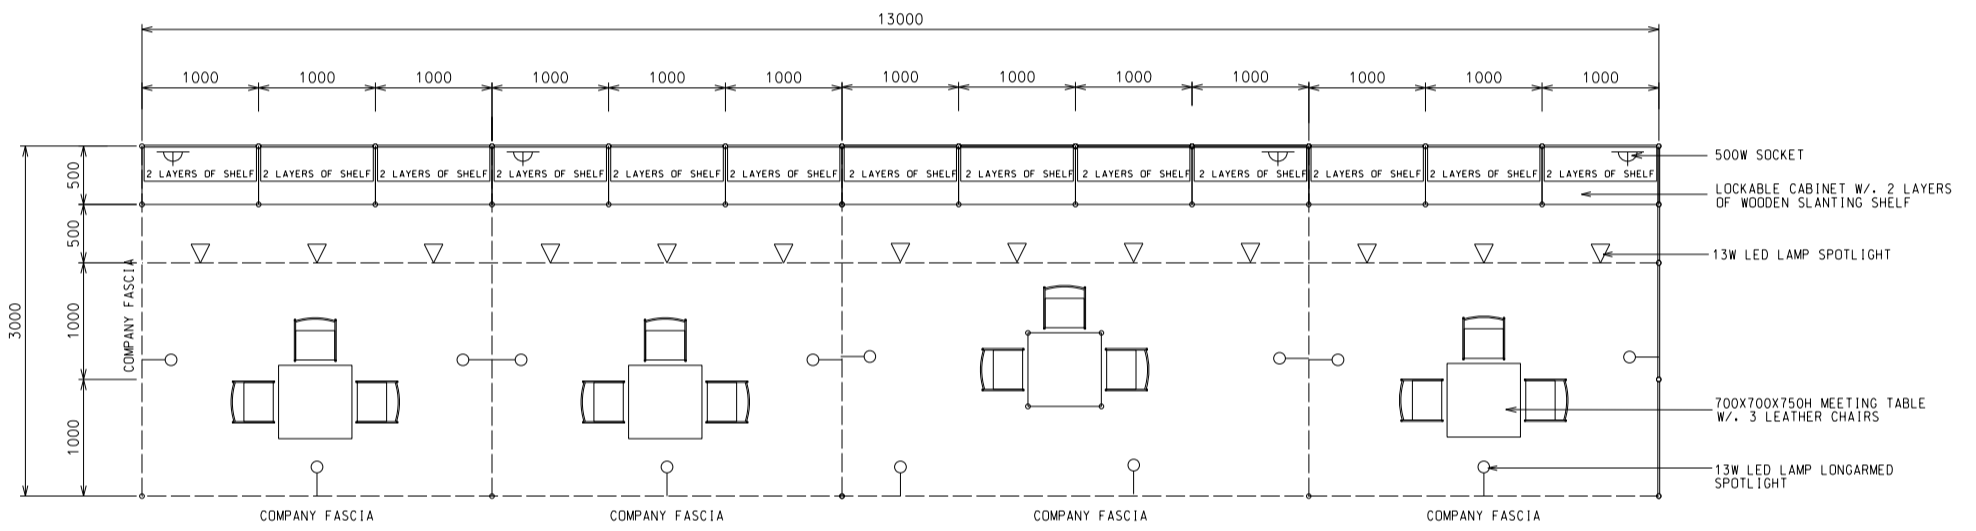

13M x 3M Left Corner Booth (A)

十三米乘三米左邊角位攤位 (A)

BOOTH SPECIFICATIONS		QTY.
	1000W x 500D x 750H CABINET	13
	3000W x 300D SLOPE WOODEN DISPLAY SHELF	6
	2000W x 300D SLOPE WOODEN DISPLAY SHELF	4
	13W LED LAMP SPOTLIGHT (YELLOW LIGHT)	13
	13W LED LAMP LONGARMED SPOTLIGHT (YELLOW LIGHT)	13
	700W x 700D x 750H MEETING TABLE	4
	BLACK LEATHER CHAIR	12
	CEILING BEAM	22M
	500W SOCKET	4
	RUBBISH BIN & CARPET (39sqm.)	