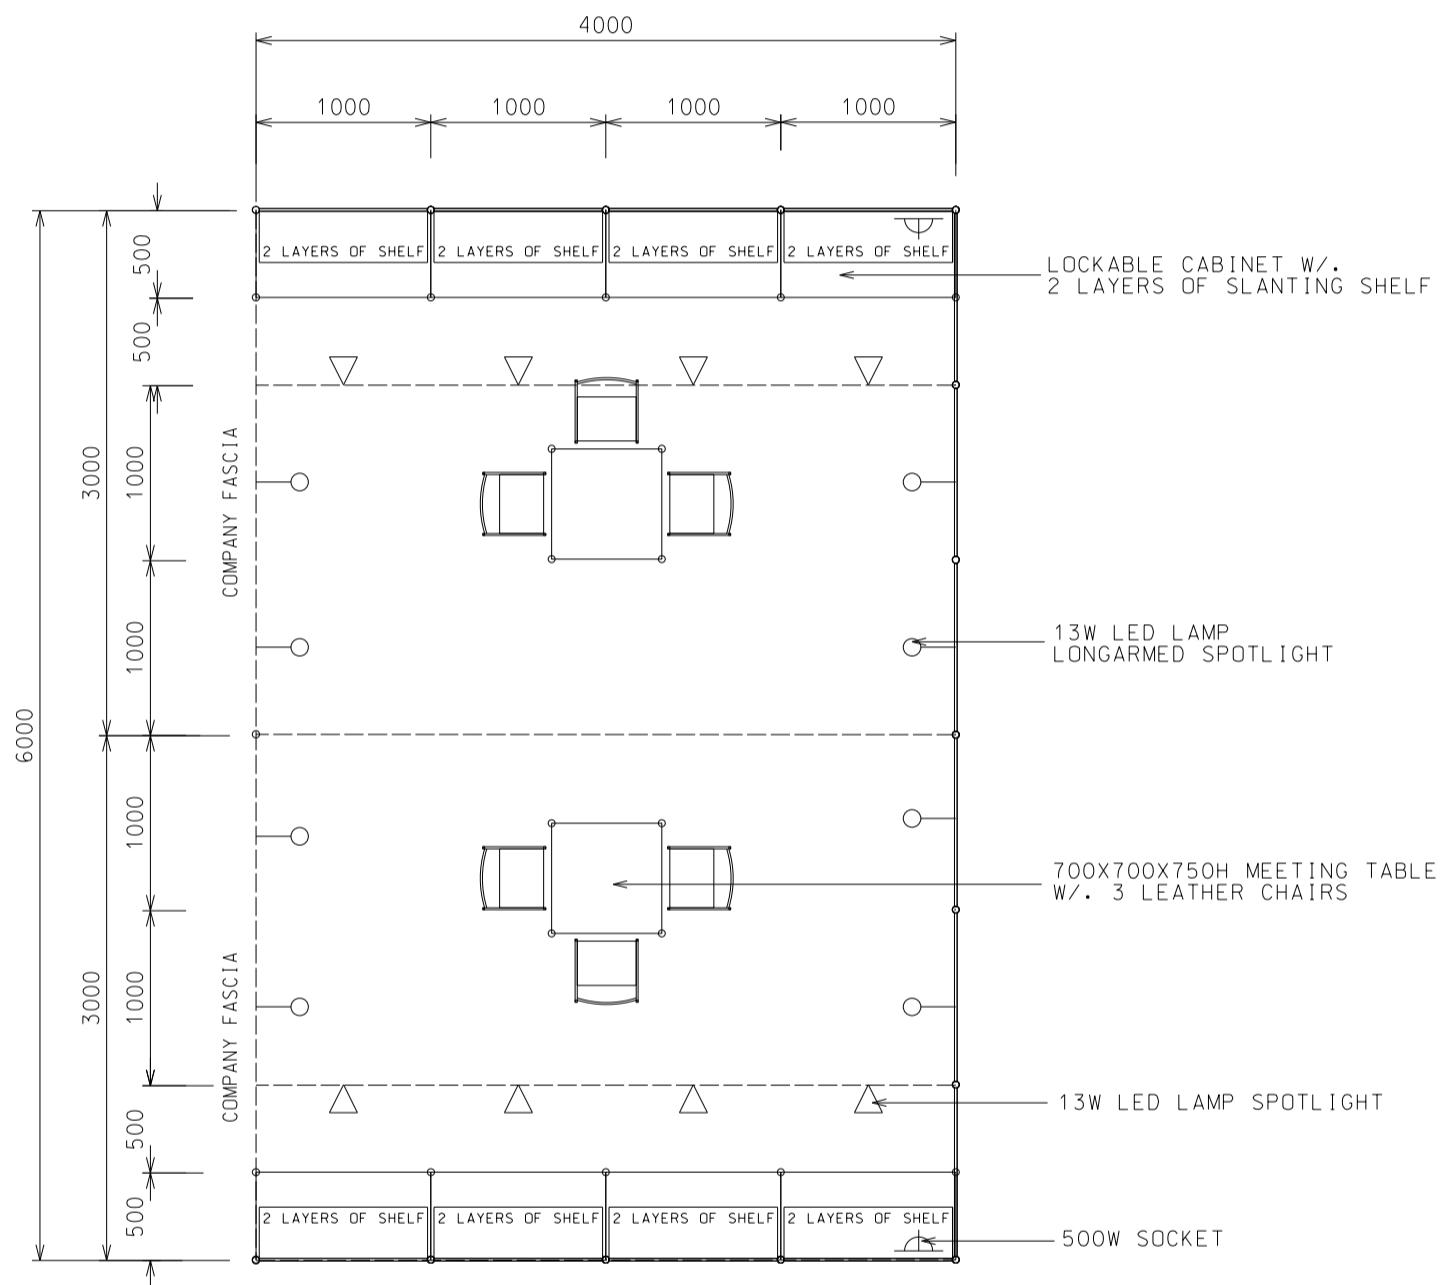

24 Sqm. Left Corner Booth (A)

二十四平方米左邊角位攤位 (A)

PLAN

BOOTH SPECIFICATIONS		QTY.
	1000W x 500D x 750H CABINET	8
	2000W x 300D SLOPE WOODEN DISPLAY SHELF	8
	13W LED LAMP SPOTLIGHT (YELLOW LIGHT)	8
	13W LED LAMP LONGARMED SPOTLIGHT (YELLOW LIGHT)	8
	700W x 700D x 750H MEETING TABLE	2
	BLACK LEATHER CHAIR	6
	CEILING BEAM	10M
	500W SOCKET	2
	RUBBISH BIN & CARPET (24sqm.)	

*The Hong Kong Trade Development Council reserves the right to change the configuration if necessary.

*如有需要，香港貿易發展局有權更改攤位結構。

B

24 Sqm. Right Corner Booth (A)

二十四平方米右邊角位攤位 (A)

BOOTH SPECIFICATIONS		QTY.
	1000W x 500D x 750H CABINET	8
	3000W x 300D SLOPE WOODEN DISPLAY SHELF	4
	2000W x 300D SLOPE WOODEN DISPLAY SHELF	2
	13W LED LAMP SPOTLIGHT (YELLOW LIGHT)	8
	13W LED LAMP LONGARMED SPOTLIGHT (YELLOW LIGHT)	8
	700W x 700D x 750H MEETING TABLE	3
	BLACK LEATHER CHAIR	8
	CEILING BEAM	14M
	500W SOCKET	3
	RUBBISH BIN & CARPET (24sqm.)	

*The Hong Kong Trade Development Council reserves the right to change the configuration if necessary.

*如有需要，香港貿易發展局有權更改攤位結構。

C

24 Sqm. Peninsula Booth (A)

二十四平方米半島攤位 (A)

BOOTH SPECIFICATIONS		QTY.
	1000W x 500D x 750H CABINET	8
	1000W x 300D SLOPE WOODEN DISPLAY SHELF	4
	3000W x 300D SLOPE WOODEN DISPLAY SHELF	4
	13W LED LAMP SPOTLIGHT (YELLOW LIGHT)	8
	13W LED LAMP LONGARMED SPOTLIGHT (YELLOW LIGHT)	8
	700W x 700D x 750H MEETING TABLE	3
	BLACK LEATHER CHAIR	8
	CEILING BEAM	14M
	500W SOCKET	3
	RUBBISH BIN & CARPET (24sqm.)	

C

24 Sqm. Odd Size Standard Booth (A)

二十四平方米標準攤位 (A)

PLAN

BOOTH SPECIFICATIONS		QTY.
	1000W x 500D x 750H CABINET	8
	2000W x 300D SLOPE WOODEN DISPLAY SHELF	8
	13W LED LAMP SPOTLIGHT (YELLOW LIGHT)	8
	13W LED LAMP LONGARMED SPOTLIGHT (YELLOW LIGHT)	8
	700W x 700D x 750H MEETING TABLE	2
	BLACK LEATHER CHAIR	6
	CEILING BEAM	12M
	500W SOCKET	2
	RUBBISH BIN & CARPET (24sqm.)	