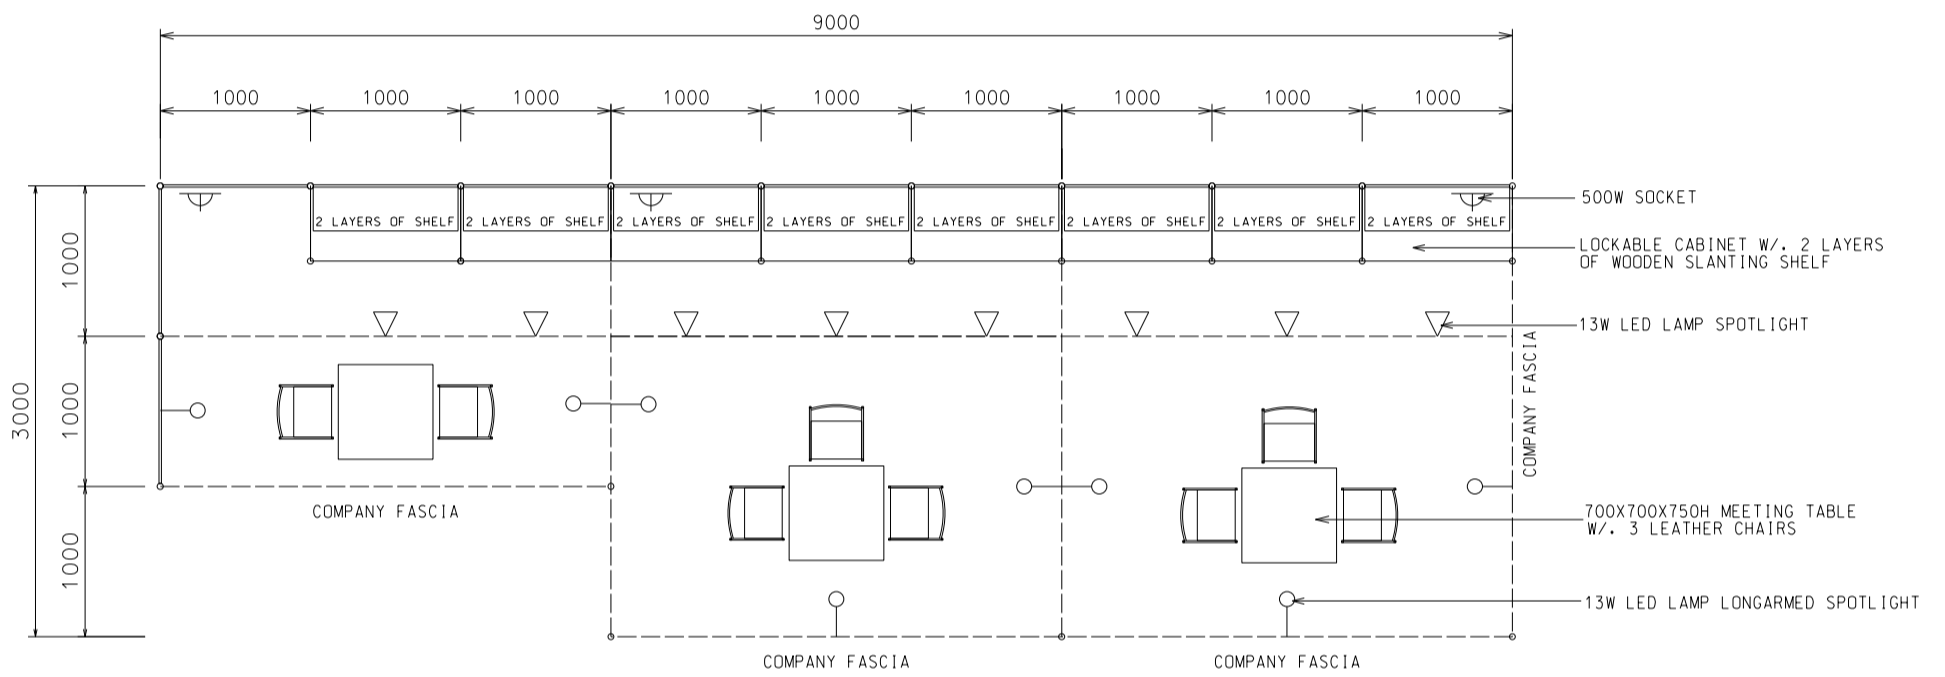

24 Sqm. Left Corner Booth (A)

二十四平方米左邊角位攤位 (A)

PLAN

BOOTH SPECIFICATIONS		QTY.
	1000W x 500D x 750H CABINET	8
	2000W x 300D SLOPE WOODEN DISPLAY SHELF	8
	13W LED LAMP SPOTLIGHT (YELLOW LIGHT)	8
	13W LED LAMP LONGARMED SPOTLIGHT (YELLOW LIGHT)	8
	700W x 700D x 750H MEETING TABLE	2
	BLACK LEATHER CHAIR	6
	CEILING BEAM	10M
	500W SOCKET	2
	RUBBISH BIN & CARPET (24sqm.)	

*The Hong Kong Trade Development Council reserves the right to change the configuration if necessary.

*如有需要，香港貿易發展局有權更改攤位結構。

B

24 Sqm. Right Corner Booth (A)

二十四平方米右邊角位攤位 (A)

BOOTH SPECIFICATIONS		QTY.
	1000W x 500D x 750H CABINET	8
	3000W x 300D SLOPE WOODEN DISPLAY SHELF	4
	2000W x 300D SLOPE WOODEN DISPLAY SHELF	2
	13W LED LAMP SPOTLIGHT (YELLOW LIGHT)	8
	13W LED LAMP LONGARMED SPOTLIGHT (YELLOW LIGHT)	8
	700W x 700D x 750H MEETING TABLE	3
	BLACK LEATHER CHAIR	8
	CEILING BEAM	14M
	500W SOCKET	3
	RUBBISH BIN & CARPET (24sqm.)	

*The Hong Kong Trade Development Council reserves the right to change the configuration if necessary.

*如有需要，香港貿易發展局有權更改攤位結構。

C

24 Sqm. Peninsula Booth (A)

二十四平方米半島攤位 (A)

BOOTH SPECIFICATIONS		QTY.
	1000W x 500D x 750H CABINET	8
	1000W x 300D SLOPE WOODEN DISPLAY SHELF	4
	3000W x 300D SLOPE WOODEN DISPLAY SHELF	4
	13W LED LAMP SPOTLIGHT (YELLOW LIGHT)	8
	13W LED LAMP LONGARMED SPOTLIGHT (YELLOW LIGHT)	8
	700W x 700D x 750H MEETING TABLE	3
	BLACK LEATHER CHAIR	8
	CEILING BEAM	14M
	500W SOCKET	3
	RUBBISH BIN & CARPET (24sqm.)	

C

24 Sqm. Odd Size Standard Booth (A)

二十四平方米標準攤位 (A)

PLAN

BOOTH SPECIFICATIONS		QTY.
	1000W x 500D x 750H CABINET	8
	2000W x 300D SLOPE WOODEN DISPLAY SHELF	8
	13W LED LAMP SPOTLIGHT (YELLOW LIGHT)	8
	13W LED LAMP LONGARMED SPOTLIGHT (YELLOW LIGHT)	8
	700W x 700D x 750H MEETING TABLE	2
	BLACK LEATHER CHAIR	6
	CEILING BEAM	12M
	500W SOCKET	2
	RUBBISH BIN & CARPET (24sqm.)	