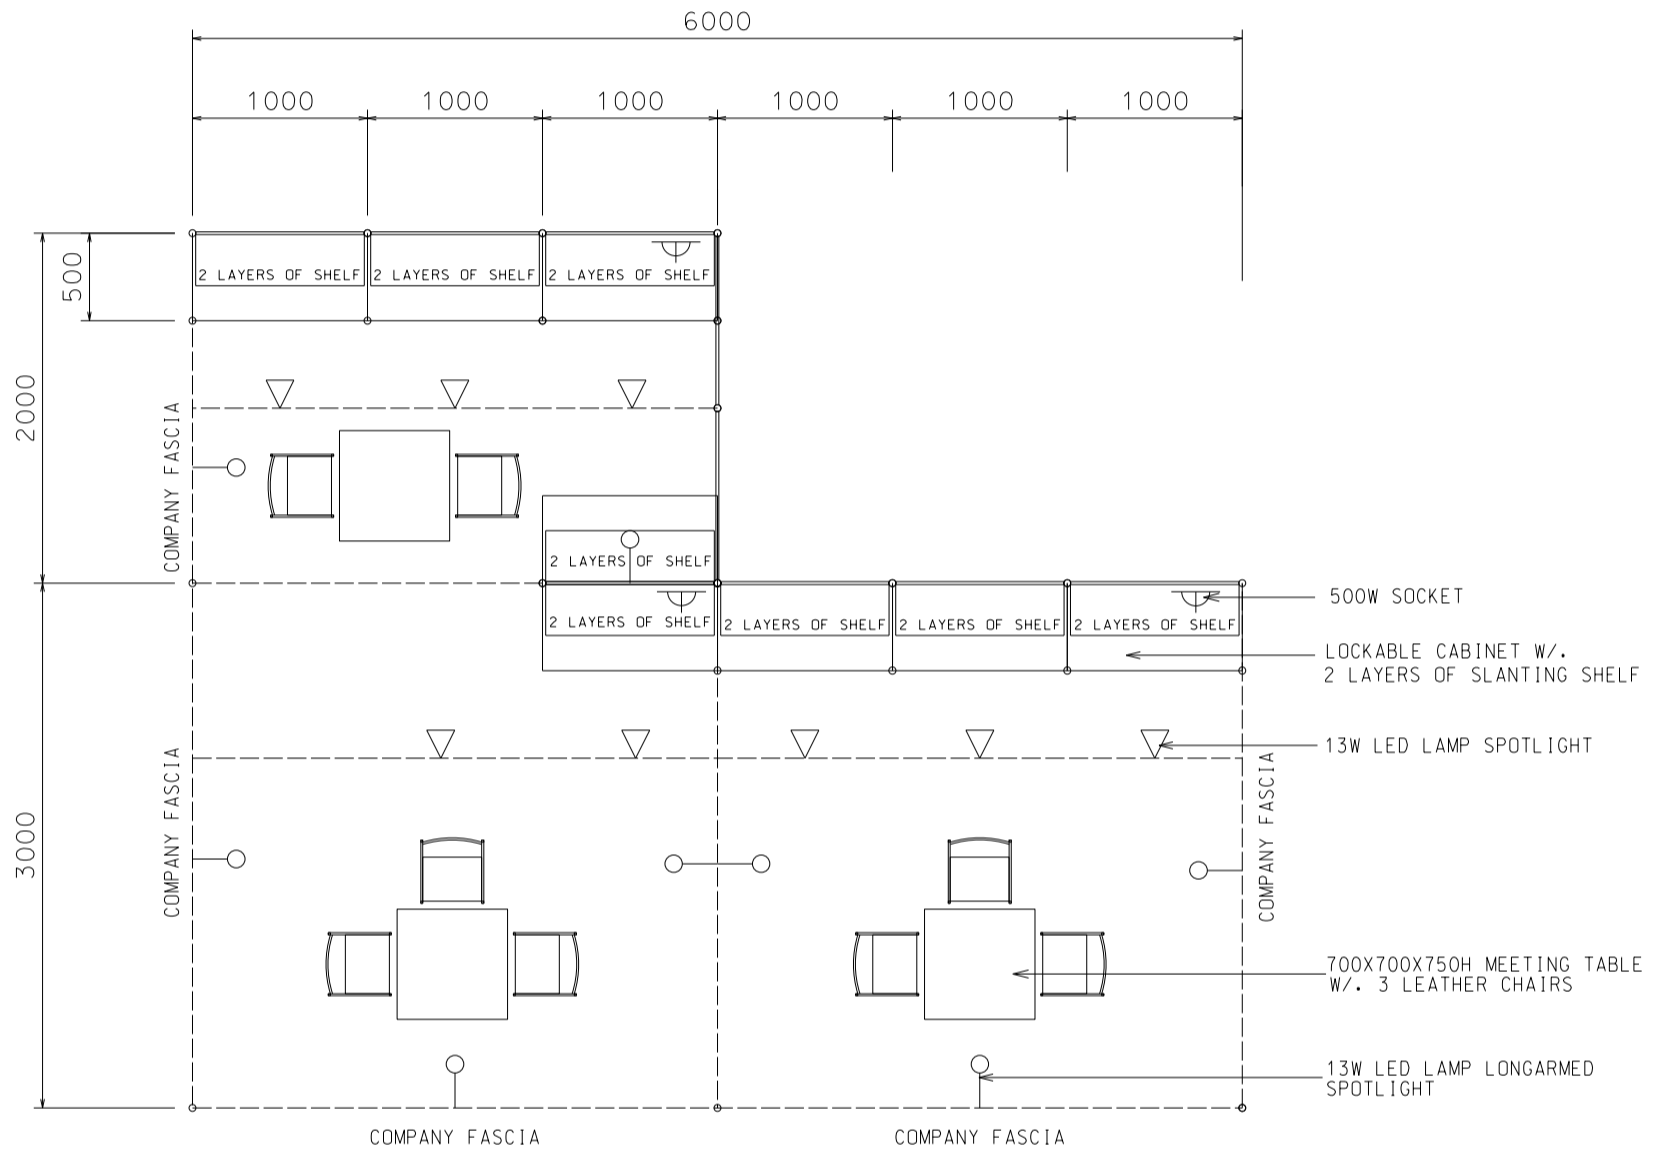

24 Sqm. Left Corner Booth (A)

二十四平方米左邊角位攤位 (A)

PLAN

BOOTH SPECIFICATIONS		QTY.
	1000W x 500D x 750H CABINET	8
	2000W x 300D SLOPE WOODEN DISPLAY SHELF	8
	13W LED LAMP SPOTLIGHT (YELLOW LIGHT)	8
	13W LED LAMP LONGARMED SPOTLIGHT (YELLOW LIGHT)	8
	700W x 700D x 750H MEETING TABLE	2
	BLACK LEATHER CHAIR	6
	CEILING BEAM	10M
	500W SOCKET	2
	RUBBISH BIN & CARPET (24sqm.)	

*The Hong Kong Trade Development Council reserves the right to change the configuration if necessary.

*如有需要，香港貿易發展局有權更改攤位結構。

B

24 Sqm. Right Corner Booth (A)

二十四平方米右邊角位攤位 (A)

BOOTH SPECIFICATIONS		QTY.
	1000W x 500D x 750H CABINET	8
	3000W x 300D SLOPE WOODEN DISPLAY SHELF	4
	2000W x 300D SLOPE WOODEN DISPLAY SHELF	2
	13W LED LAMP SPOTLIGHT (YELLOW LIGHT)	8
	13W LED LAMP LONGARMED SPOTLIGHT (YELLOW LIGHT)	8
	700W x 700D x 750H MEETING TABLE	3
	BLACK LEATHER CHAIR	8
	CEILING BEAM	14M
	500W SOCKET	3
	RUBBISH BIN & CARPET (24sqm.)	

*The Hong Kong Trade Development Council reserves the right to change the configuration if necessary.

*如有需要，香港貿易發展局有權更改攤位結構。

C

24 Sqm. Peninsula Booth (A)

二十四平方米半島攤位 (A)

BOOTH SPECIFICATIONS		QTY.
	1000W x 500D x 750H CABINET	8
	1000W x 300D SLOPE WOODEN DISPLAY SHELF	4
	3000W x 300D SLOPE WOODEN DISPLAY SHELF	4
	13W LED LAMP SPOTLIGHT (YELLOW LIGHT)	8
	13W LED LAMP LONGARMED SPOTLIGHT (YELLOW LIGHT)	8
	700W x 700D x 750H MEETING TABLE	3
	BLACK LEATHER CHAIR	8
	CEILING BEAM	14M
	500W SOCKET	3
	RUBBISH BIN & CARPET (24sqm.)	

C

24 Sqm. Odd Size Standard Booth (A)

二十四平方米標準攤位 (A)

PLAN

BOOTH SPECIFICATIONS		QTY.
	1000W x 500D x 750H CABINET	8
	2000W x 300D SLOPE WOODEN DISPLAY SHELF	8
	13W LED LAMP SPOTLIGHT (YELLOW LIGHT)	8
	13W LED LAMP LONGARMED SPOTLIGHT (YELLOW LIGHT)	8
	700W x 700D x 750H MEETING TABLE	2
	BLACK LEATHER CHAIR	6
	CEILING BEAM	12M
	500W SOCKET	2
	RUBBISH BIN & CARPET (24sqm.)	