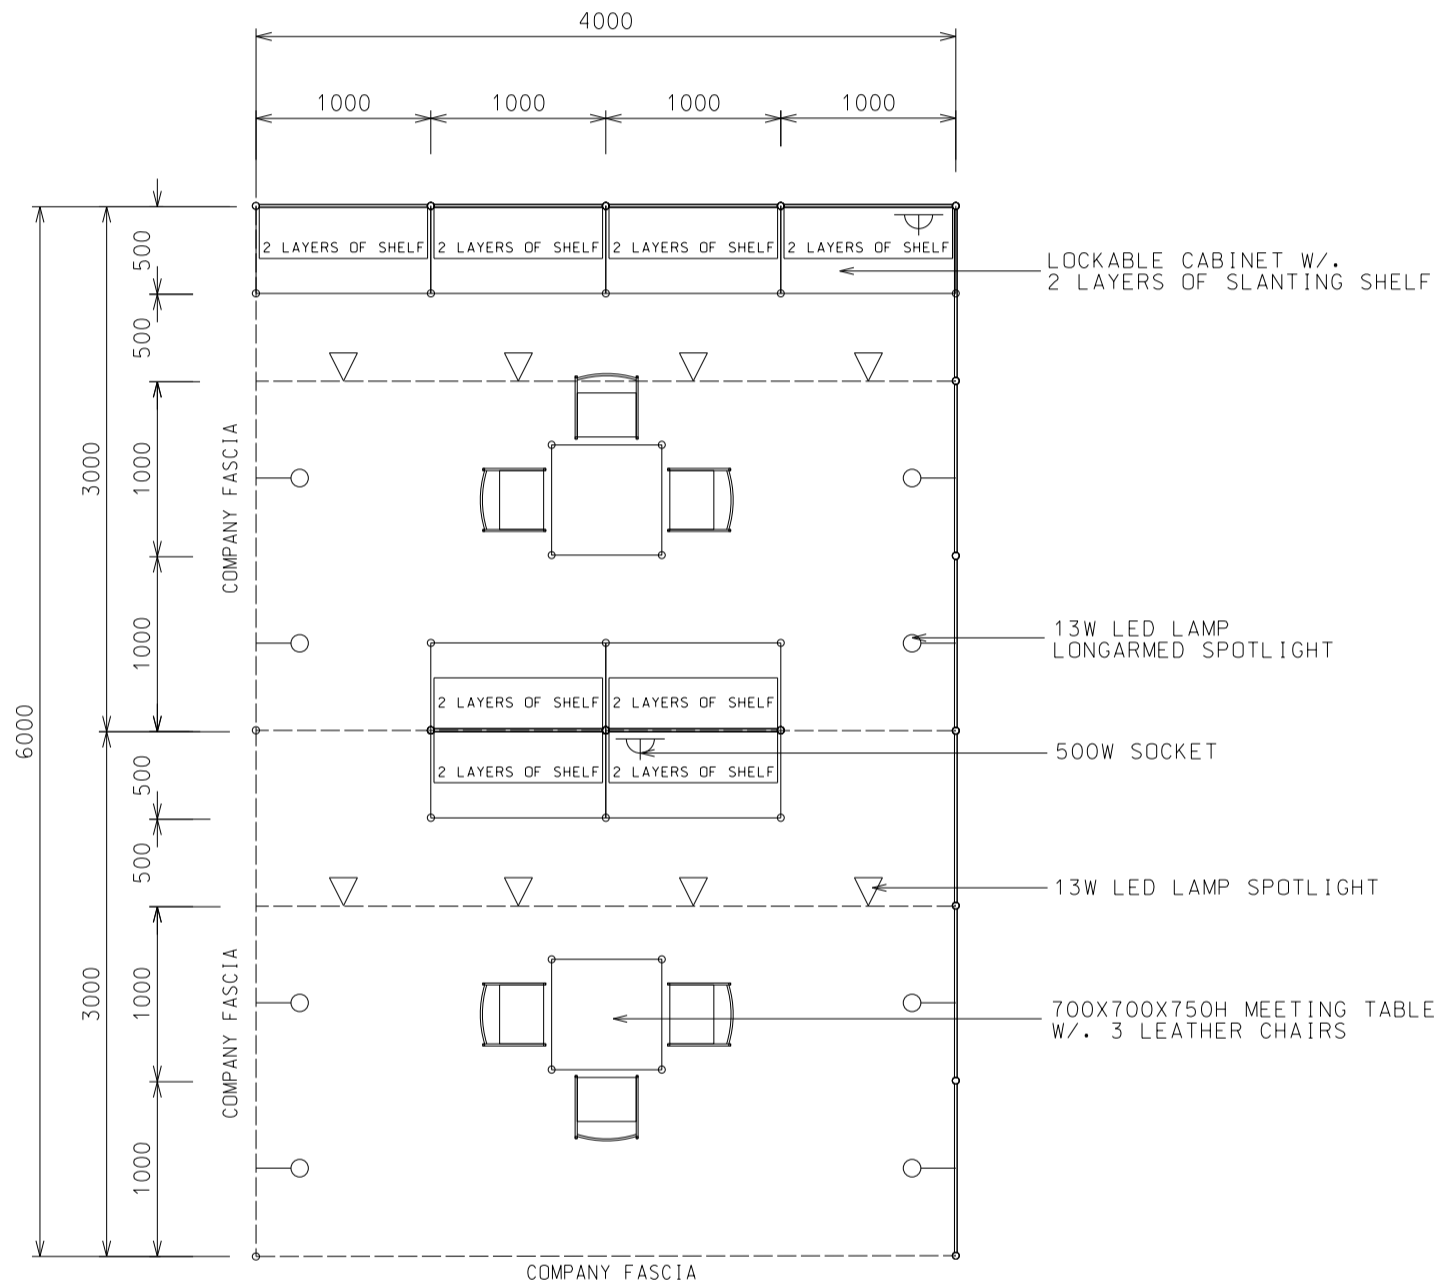

24 Sqm. Left Corner Booth (A)

二十四平方米左邊角位攤位 (A)

PLAN

BOOTH SPECIFICATIONS		QTY.
	1000W x 500D x 750H CABINET	8
	2000W x 300D SLOPE WOODEN DISPLAY SHELF	8
	13W LED LAMP SPOTLIGHT (YELLOW LIGHT)	8
	13W LED LAMP LONGARMED SPOTLIGHT (YELLOW LIGHT)	8
	700W x 700D x 750H MEETING TABLE	2
	BLACK LEATHER CHAIR	6
	CEILING BEAM	10M
	500W SOCKET	2
	RUBBISH BIN & CARPET (24sqm.)	

*The Hong Kong Trade Development Council reserves the right to change the configuration if necessary.

*如有需要，香港貿易發展局有權更改攤位結構。

B

24 Sqm. Right Corner Booth (A)

二十四平方米右邊角位攤位 (A)

BOOTH SPECIFICATIONS		QTY.
	1000W x 500D x 750H CABINET	8
	3000W x 300D SLOPE WOODEN DISPLAY SHELF	4
	2000W x 300D SLOPE WOODEN DISPLAY SHELF	2
	13W LED LAMP SPOTLIGHT (YELLOW LIGHT)	8
	13W LED LAMP LONGARMED SPOTLIGHT (YELLOW LIGHT)	8
	700W x 700D x 750H MEETING TABLE	3
	BLACK LEATHER CHAIR	8
	CEILING BEAM	14M
	500W SOCKET	3
	RUBBISH BIN & CARPET (24sqm.)	

*The Hong Kong Trade Development Council reserves the right to change the configuration if necessary.

*如有需要，香港貿易發展局有權更改攤位結構。

C

24 Sqm. Peninsula Booth (A)

二十四平方米半島攤位 (A)

BOOTH SPECIFICATIONS		QTY.
	1000W x 500D x 750H CABINET	8
	1000W x 300D SLOPE WOODEN DISPLAY SHELF	4
	3000W x 300D SLOPE WOODEN DISPLAY SHELF	4
	13W LED LAMP SPOTLIGHT (YELLOW LIGHT)	8
	13W LED LAMP LONGARMED SPOTLIGHT (YELLOW LIGHT)	8
	700W x 700D x 750H MEETING TABLE	3
	BLACK LEATHER CHAIR	8
	CEILING BEAM	14M
	500W SOCKET	3
	RUBBISH BIN & CARPET (24sqm.)	

C

24 Sqm. Odd Size Standard Booth (A)

二十四平方米標準攤位 (A)

PLAN

BOOTH SPECIFICATIONS		QTY.
	1000W x 500D x 750H CABINET	8
	2000W x 300D SLOPE WOODEN DISPLAY SHELF	8
	13W LED LAMP SPOTLIGHT (YELLOW LIGHT)	8
	13W LED LAMP LONGARMED SPOTLIGHT (YELLOW LIGHT)	8
	700W x 700D x 750H MEETING TABLE	2
	BLACK LEATHER CHAIR	6
	CEILING BEAM	12M
	500W SOCKET	2
	RUBBISH BIN & CARPET (24sqm.)	