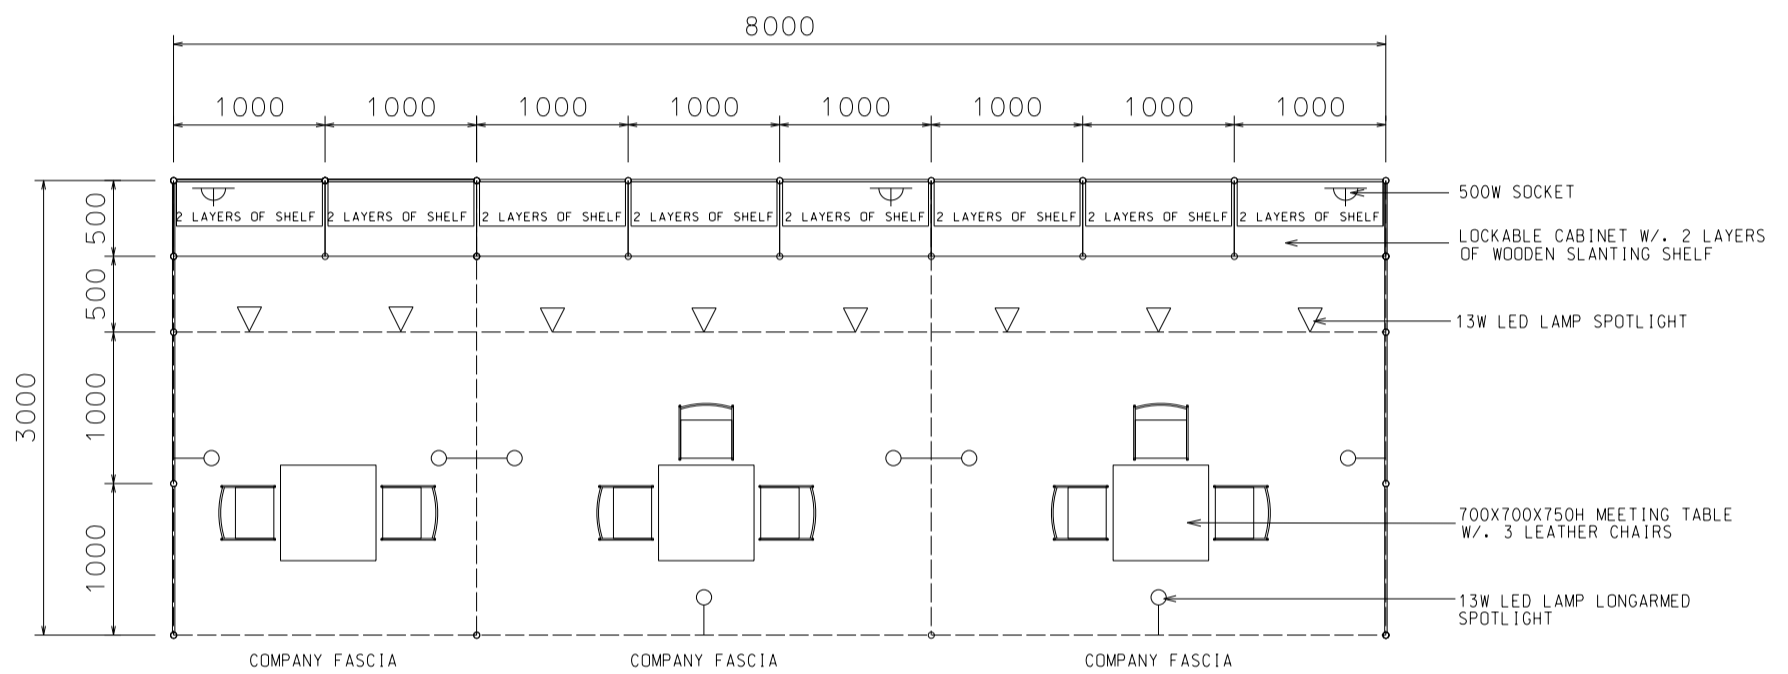

*The Hong Kong Trade Development Council reserves the right to change the configuration if necessary.

*如有需要，香港貿易發展局有權更改攤位結構。

B

24 Sqm. Right Corner Booth (A)

二十四平方米右邊角位攤位 (A)

BOOTH SPECIFICATIONS		QTY.
	1000W x 500D x 750H CABINET	8
	3000W x 300D SLOPE WOODEN DISPLAY SHELF	4
	2000W x 300D SLOPE WOODEN DISPLAY SHELF	2
	13W LED LAMP SPOTLIGHT (YELLOW LIGHT)	8
	13W LED LAMP LONGARMED SPOTLIGHT (YELLOW LIGHT)	8
	700W x 700D x 750H MEETING TABLE	3
	BLACK LEATHER CHAIR	8
	CEILING BEAM	14M
	500W SOCKET	3
	RUBBISH BIN & CARPET (24sqm.)	

*The Hong Kong Trade Development Council reserves the right to change the configuration if necessary.

*如有需要，香港貿易發展局有權更改攤位結構。

C

24 Sqm. Peninsula Booth (A)

二十四平方米半島攤位 (A)

BOOTH SPECIFICATIONS		QTY.
	1000W x 500D x 750H CABINET	8
	1000W x 300D SLOPE WOODEN DISPLAY SHELF	4
	3000W x 300D SLOPE WOODEN DISPLAY SHELF	4
	13W LED LAMP SPOTLIGHT (YELLOW LIGHT)	8
	13W LED LAMP LONGARMED SPOTLIGHT (YELLOW LIGHT)	8
	700W x 700D x 750H MEETING TABLE	3
	BLACK LEATHER CHAIR	8
	CEILING BEAM	14M
	500W SOCKET	3
	RUBBISH BIN & CARPET (24sqm.)	

C

24 Sqm. Odd Size Standard Booth (A)

二十四平方米標準攤位 (A)

PLAN

BOOTH SPECIFICATIONS		QTY.
	1000W x 500D x 750H CABINET	8
	2000W x 300D SLOPE WOODEN DISPLAY SHELF	8
	13W LED LAMP SPOTLIGHT (YELLOW LIGHT)	8
	13W LED LAMP LONGARMED SPOTLIGHT (YELLOW LIGHT)	8
	700W x 700D x 750H MEETING TABLE	2
	BLACK LEATHER CHAIR	6
	CEILING BEAM	12M
	500W SOCKET	2
	RUBBISH BIN & CARPET (24sqm.)	

8M x 3M Standard Booth (A)

八米乘三米標準攤位 (A)

BOOTH SPECIFICATIONS		QTY.
	1000W x 500D x 750H CABINET	8
	3000W x 300D SLOPE WOODEN DISPLAY SHELF	4
	2000W x 300D SLOPE WOODEN DISPLAY SHELF	2
	13W LED LAMP SPOTLIGHT (YELLOW LIGHT)	8
	13W LED LAMP LONGARMED SPOTLIGHT (YELLOW LIGHT)	8
	700W x 700D x 750H MEETING TABLE	3
	BLACK LEATHER CHAIR	8
	CEILING BEAM	14M
	500W SOCKET	3
	RUBBISH BIN & CARPET (24sqm.)	