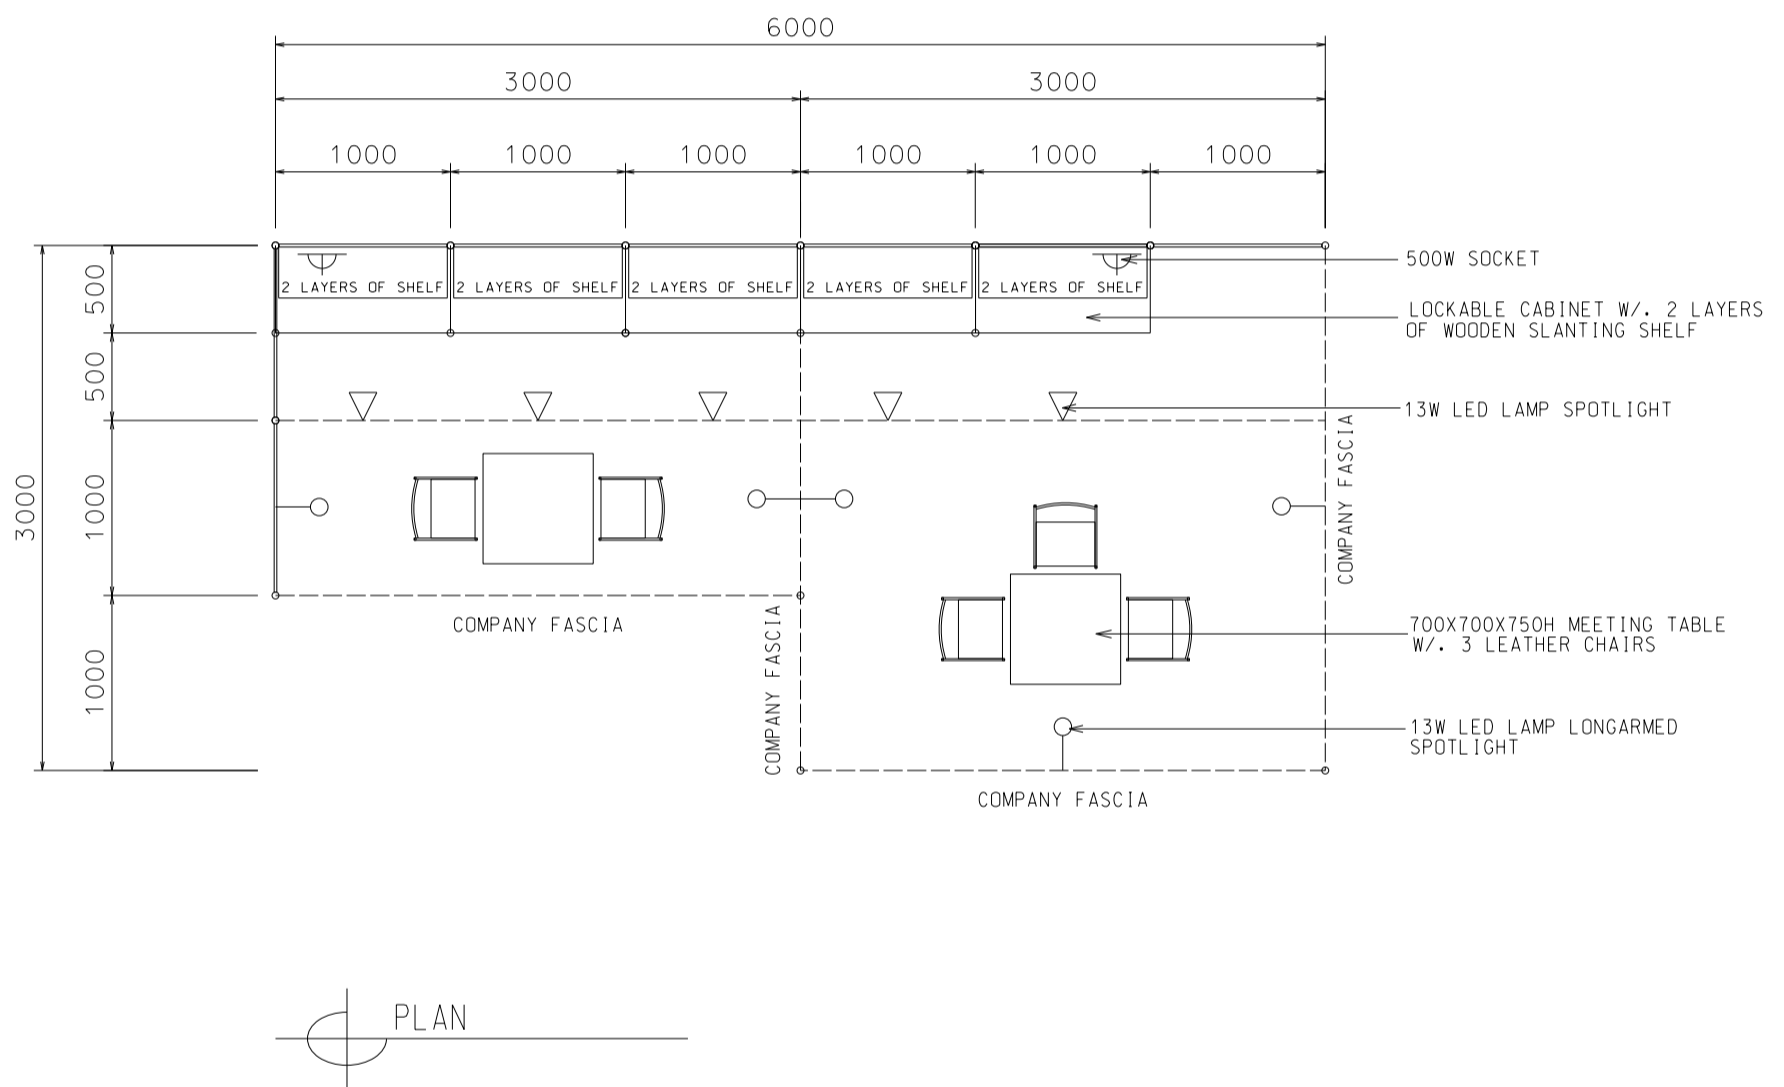

B

15 Sqm. Odd Size Standard Right Corner Booth (A)

十五平方米右邊角位攤位 (A)

BOOTH SPECIFICATIONS		QTY.
	1000W x 500D x 750H CABINET	5
	2000W x 300D SLOPE WOODEN DISPLAY SHELF	4
	1000W x 300D SLOPE WOODEN DISPLAY SHELF	2
	13W LED LAMP SPOTLIGHT (YELLOW LIGHT)	5
	13W LED LAMP LONGARMED SPOTLIGHT (YELLOW LIGHT)	5
	700W x 700D x 750H MEETING TABLE	2
	BLACK LEATHER CHAIR	5
	CEILING BEAM	8M
	500W SOCKET	2
	RUBBISH BIN & CARPET (15sqm.)	

*The Hong Kong Trade Development Council reserves the right to change the configuration if necessary.

*如有需要，香港貿易發展局有權更改攤位結構。

C

15 Sqm. Odd Size Standard Right Corner Booth (A)

十五平方米右邊角位攤位 (A)

BOOTH SPECIFICATIONS		QTY.
	1000W x 500D x 750H CABINET	5
	2000W x 300D SLOPE WOODEN DISPLAY SHELF	2
	3000W x 300D SLOPE WOODEN DISPLAY SHELF	2
	13W LED LAMP SPOTLIGHT (YELLOW LIGHT)	5
	13W LED LAMP LONGARMED SPOTLIGHT (YELLOW LIGHT)	5
	700W x 700D x 750H MEETING TABLE	2
	BLACK LEATHER CHAIR	5
	CEILING BEAM	8M
	500W SOCKET	2
	RUBBISH BIN & CARPET (15sqm.)	

15sqm Right Corner Booth (B)

十五平方米右邊角位攤位 (B)

BOOTH SPECIFICATIONS		QTY.
	1000W x 500D x 750H CABINET	4
	2000W x 300D SLOPE WOODEN DISPLAY SHELF	6
	13W LED LAMP SPOTLIGHT (YELLOW LIGHT)	4
	13W LED LAMP LONGARMED SPOTLIGHT (YELLOW LIGHT)	6
	700W x 700D x 750H MEETING TABLE	1
	DISPLAY PLATFORM	1
	BLACK LEATHER CHAIR	3
	CEILING BEAM	8M
	500W SOCKET	1
	RUBBISH BIN & CARPET (15sqm.)	