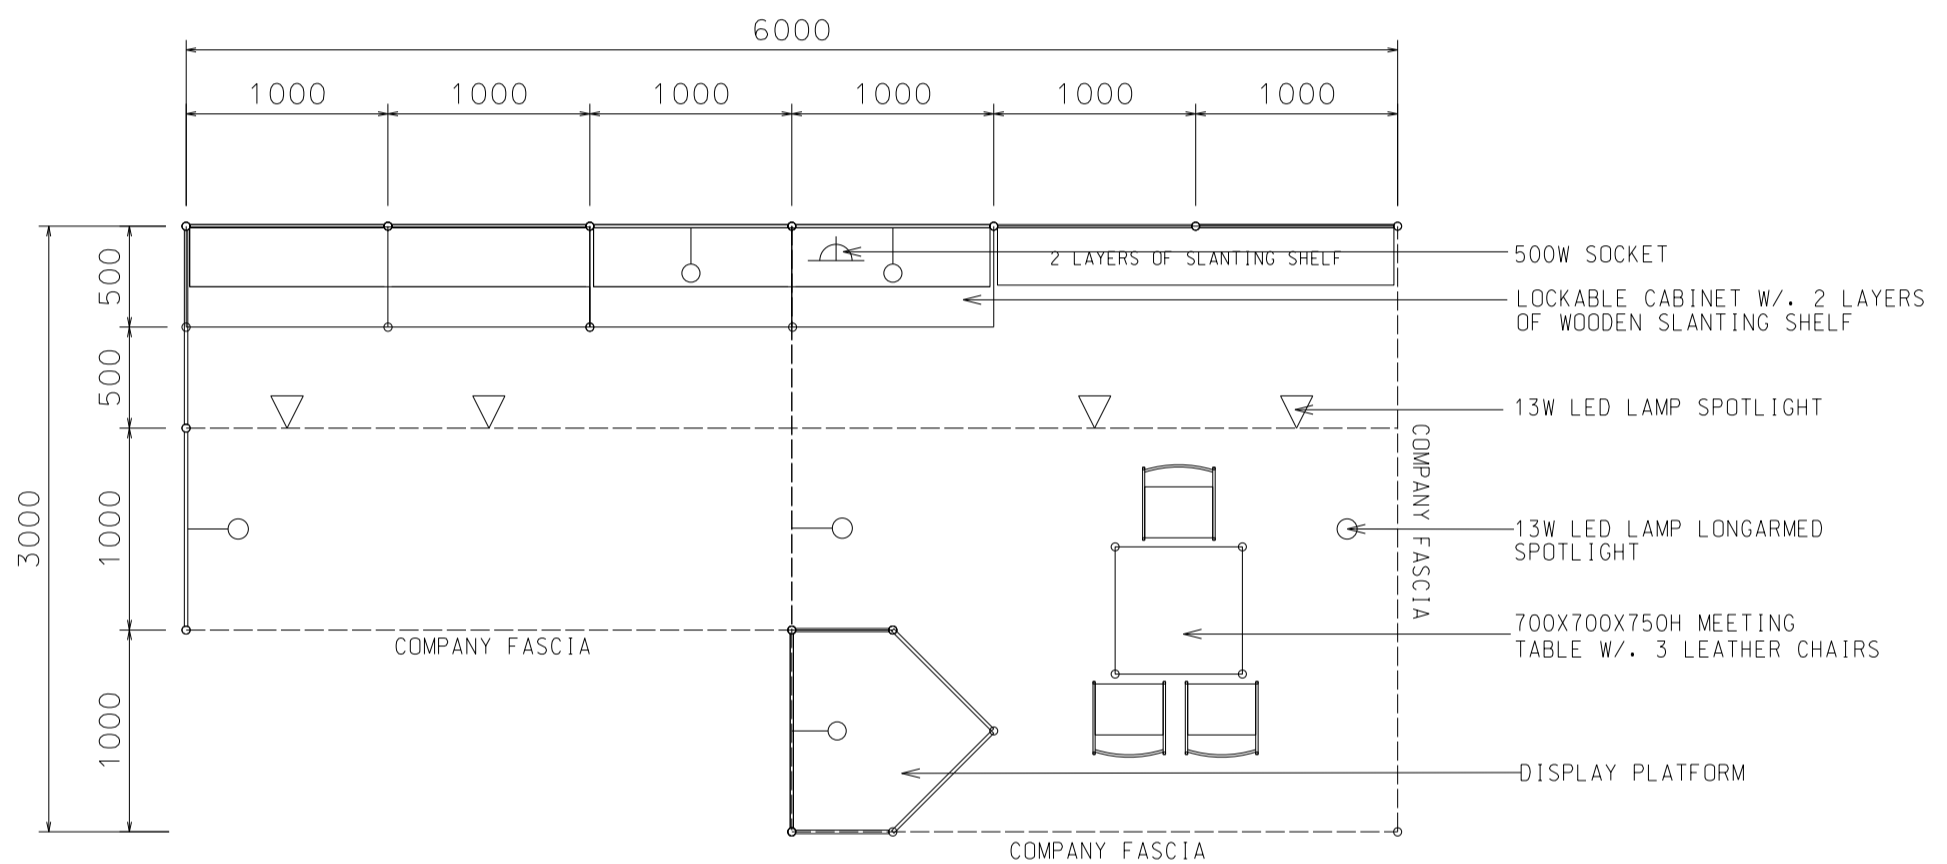

B

15 Sqm. Odd Size Standard Right Corner Booth (A)

十五平方米右邊角位攤位 (A)

BOOTH SPECIFICATIONS		QTY.
	1000W x 500D x 750H CABINET	5
	2000W x 300D SLOPE WOODEN DISPLAY SHELF	4
	1000W x 300D SLOPE WOODEN DISPLAY SHELF	2
	13W LED LAMP SPOTLIGHT (YELLOW LIGHT)	5
	13W LED LAMP LONGARMED SPOTLIGHT (YELLOW LIGHT)	5
	700W x 700D x 750H MEETING TABLE	2
	BLACK LEATHER CHAIR	5
	CEILING BEAM	8M
	500W SOCKET	2
	RUBBISH BIN & CARPET (15sqm.)	

*The Hong Kong Trade Development Council reserves the right to change the configuration if necessary.

*如有需要，香港貿易發展局有權更改攤位結構。

C

15 Sqm. Odd Size Standard Right Corner Booth (A)

十五平方米右邊角位攤位 (A)

BOOTH SPECIFICATIONS		QTY.
	1000W x 500D x 750H CABINET	5
	2000W x 300D SLOPE WOODEN DISPLAY SHELF	2
	3000W x 300D SLOPE WOODEN DISPLAY SHELF	2
	13W LED LAMP SPOTLIGHT (YELLOW LIGHT)	5
	13W LED LAMP LONGARMED SPOTLIGHT (YELLOW LIGHT)	5
	700W x 700D x 750H MEETING TABLE	2
	BLACK LEATHER CHAIR	5
	CEILING BEAM	8M
	500W SOCKET	2
	RUBBISH BIN & CARPET (15sqm.)	

15sqm Right Corner Booth (B)

十五平方米右邊角位攤位 (B)

BOOTH SPECIFICATIONS		QTY.
	1000W x 500D x 750H CABINET	4
	2000W x 300D SLOPE WOODEN DISPLAY SHELF	6
	13W LED LAMP SPOTLIGHT (YELLOW LIGHT)	4
	13W LED LAMP LONGARMED SPOTLIGHT (YELLOW LIGHT)	6
	700W x 700D x 750H MEETING TABLE	1
	DISPLAY PLATFORM	1
	BLACK LEATHER CHAIR	3
	CEILING BEAM	8M
	500W SOCKET	1
	RUBBISH BIN & CARPET (15sqm.)	