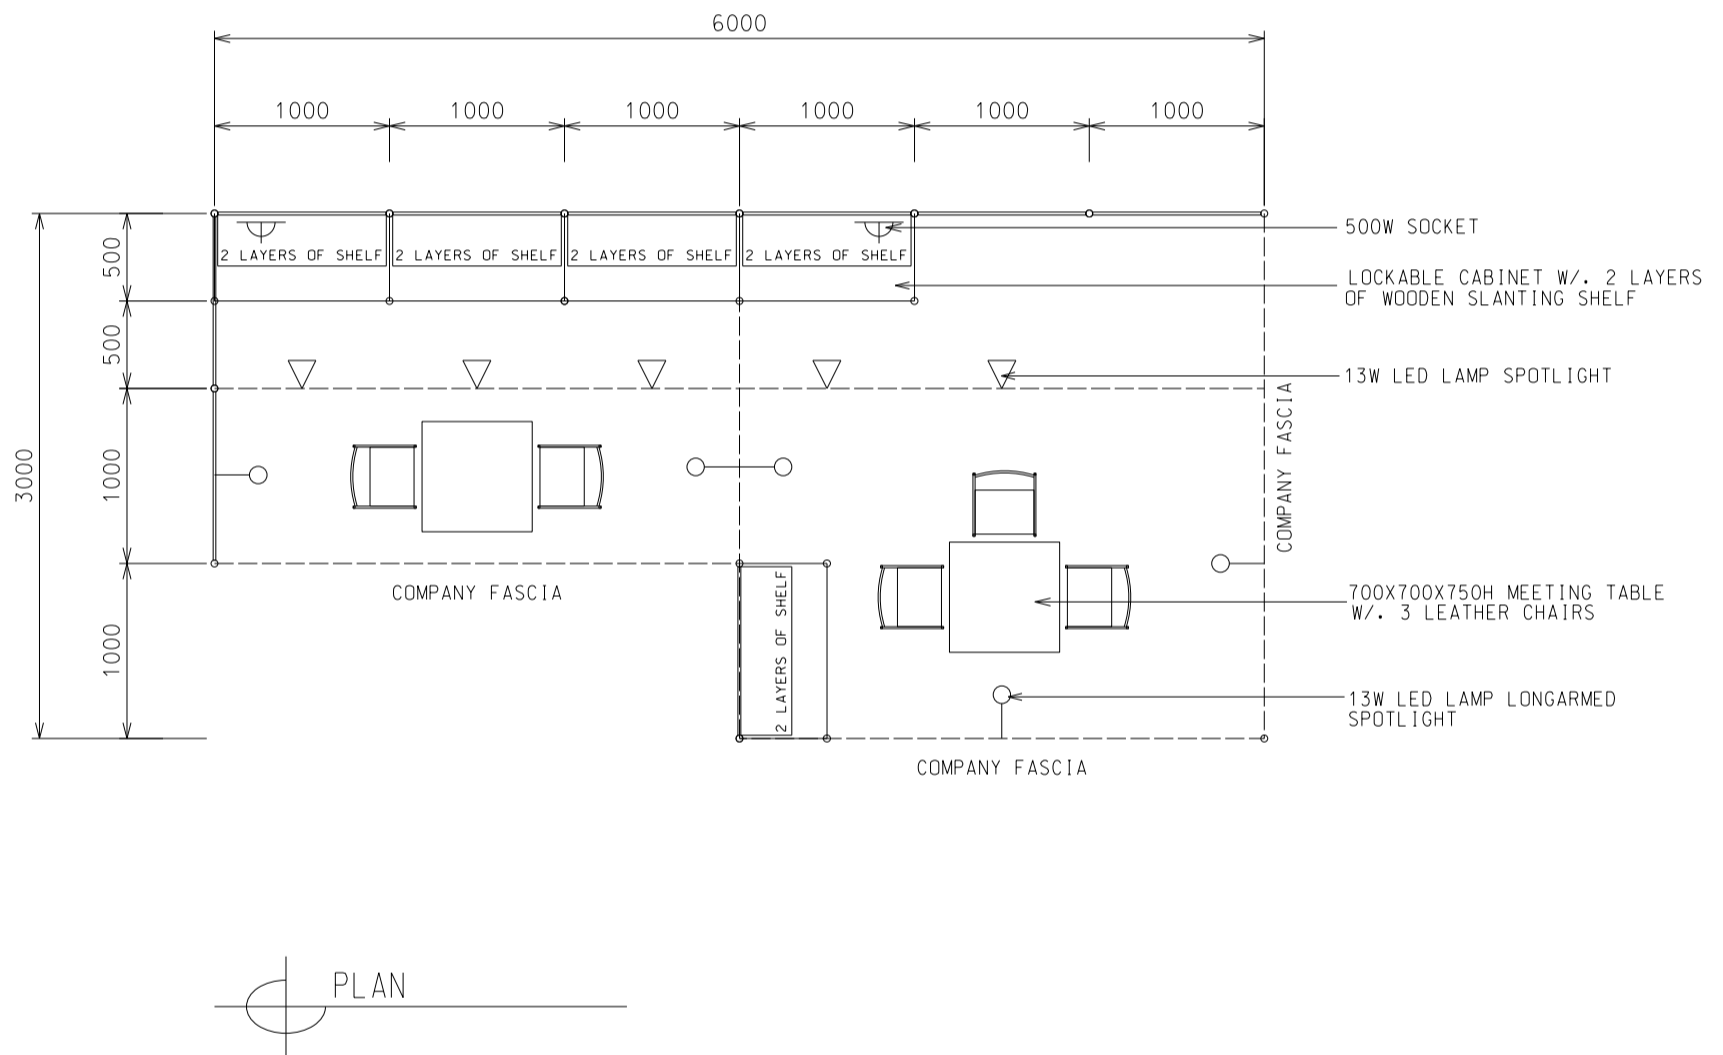

B

15 Sqm. Odd Size Standard Right Corner Booth (A)

十五平方米右邊角位攤位 (A)

BOOTH SPECIFICATIONS		QTY.
	1000W x 500D x 750H CABINET	5
	2000W x 300D SLOPE WOODEN DISPLAY SHELF	4
	1000W x 300D SLOPE WOODEN DISPLAY SHELF	2
	13W LED LAMP SPOTLIGHT (YELLOW LIGHT)	5
	13W LED LAMP LONGARMED SPOTLIGHT (YELLOW LIGHT)	5
	700W x 700D x 750H MEETING TABLE	2
	BLACK LEATHER CHAIR	5
	CEILING BEAM	8M
	500W SOCKET	2
	RUBBISH BIN & CARPET (15sqm.)	

*The Hong Kong Trade Development Council reserves the right to change the configuration if necessary.

*如有需要，香港貿易發展局有權更改攤位結構。

C

15 Sqm. Odd Size Standard Right Corner Booth (A)

十五平方米右邊角位攤位 (A)

BOOTH SPECIFICATIONS		QTY.
	1000W x 500D x 750H CABINET	5
	2000W x 300D SLOPE WOODEN DISPLAY SHELF	2
	3000W x 300D SLOPE WOODEN DISPLAY SHELF	2
	13W LED LAMP SPOTLIGHT (YELLOW LIGHT)	5
	13W LED LAMP LONGARMED SPOTLIGHT (YELLOW LIGHT)	5
	700W x 700D x 750H MEETING TABLE	2
	BLACK LEATHER CHAIR	5
	CEILING BEAM	8M
	500W SOCKET	2
	RUBBISH BIN & CARPET (15sqm.)	

15sqm Right Corner Booth (B)

十五平方米右邊角位攤位 (B)

BOOTH SPECIFICATIONS		QTY.
	1000W x 500D x 750H CABINET	4
	2000W x 300D SLOPE WOODEN DISPLAY SHELF	6
	13W LED LAMP SPOTLIGHT (YELLOW LIGHT)	4
	13W LED LAMP LONGARMED SPOTLIGHT (YELLOW LIGHT)	6
	700W x 700D x 750H MEETING TABLE	1
	DISPLAY PLATFORM	1
	BLACK LEATHER CHAIR	3
	CEILING BEAM	8M
	500W SOCKET	1
	RUBBISH BIN & CARPET (15sqm.)	