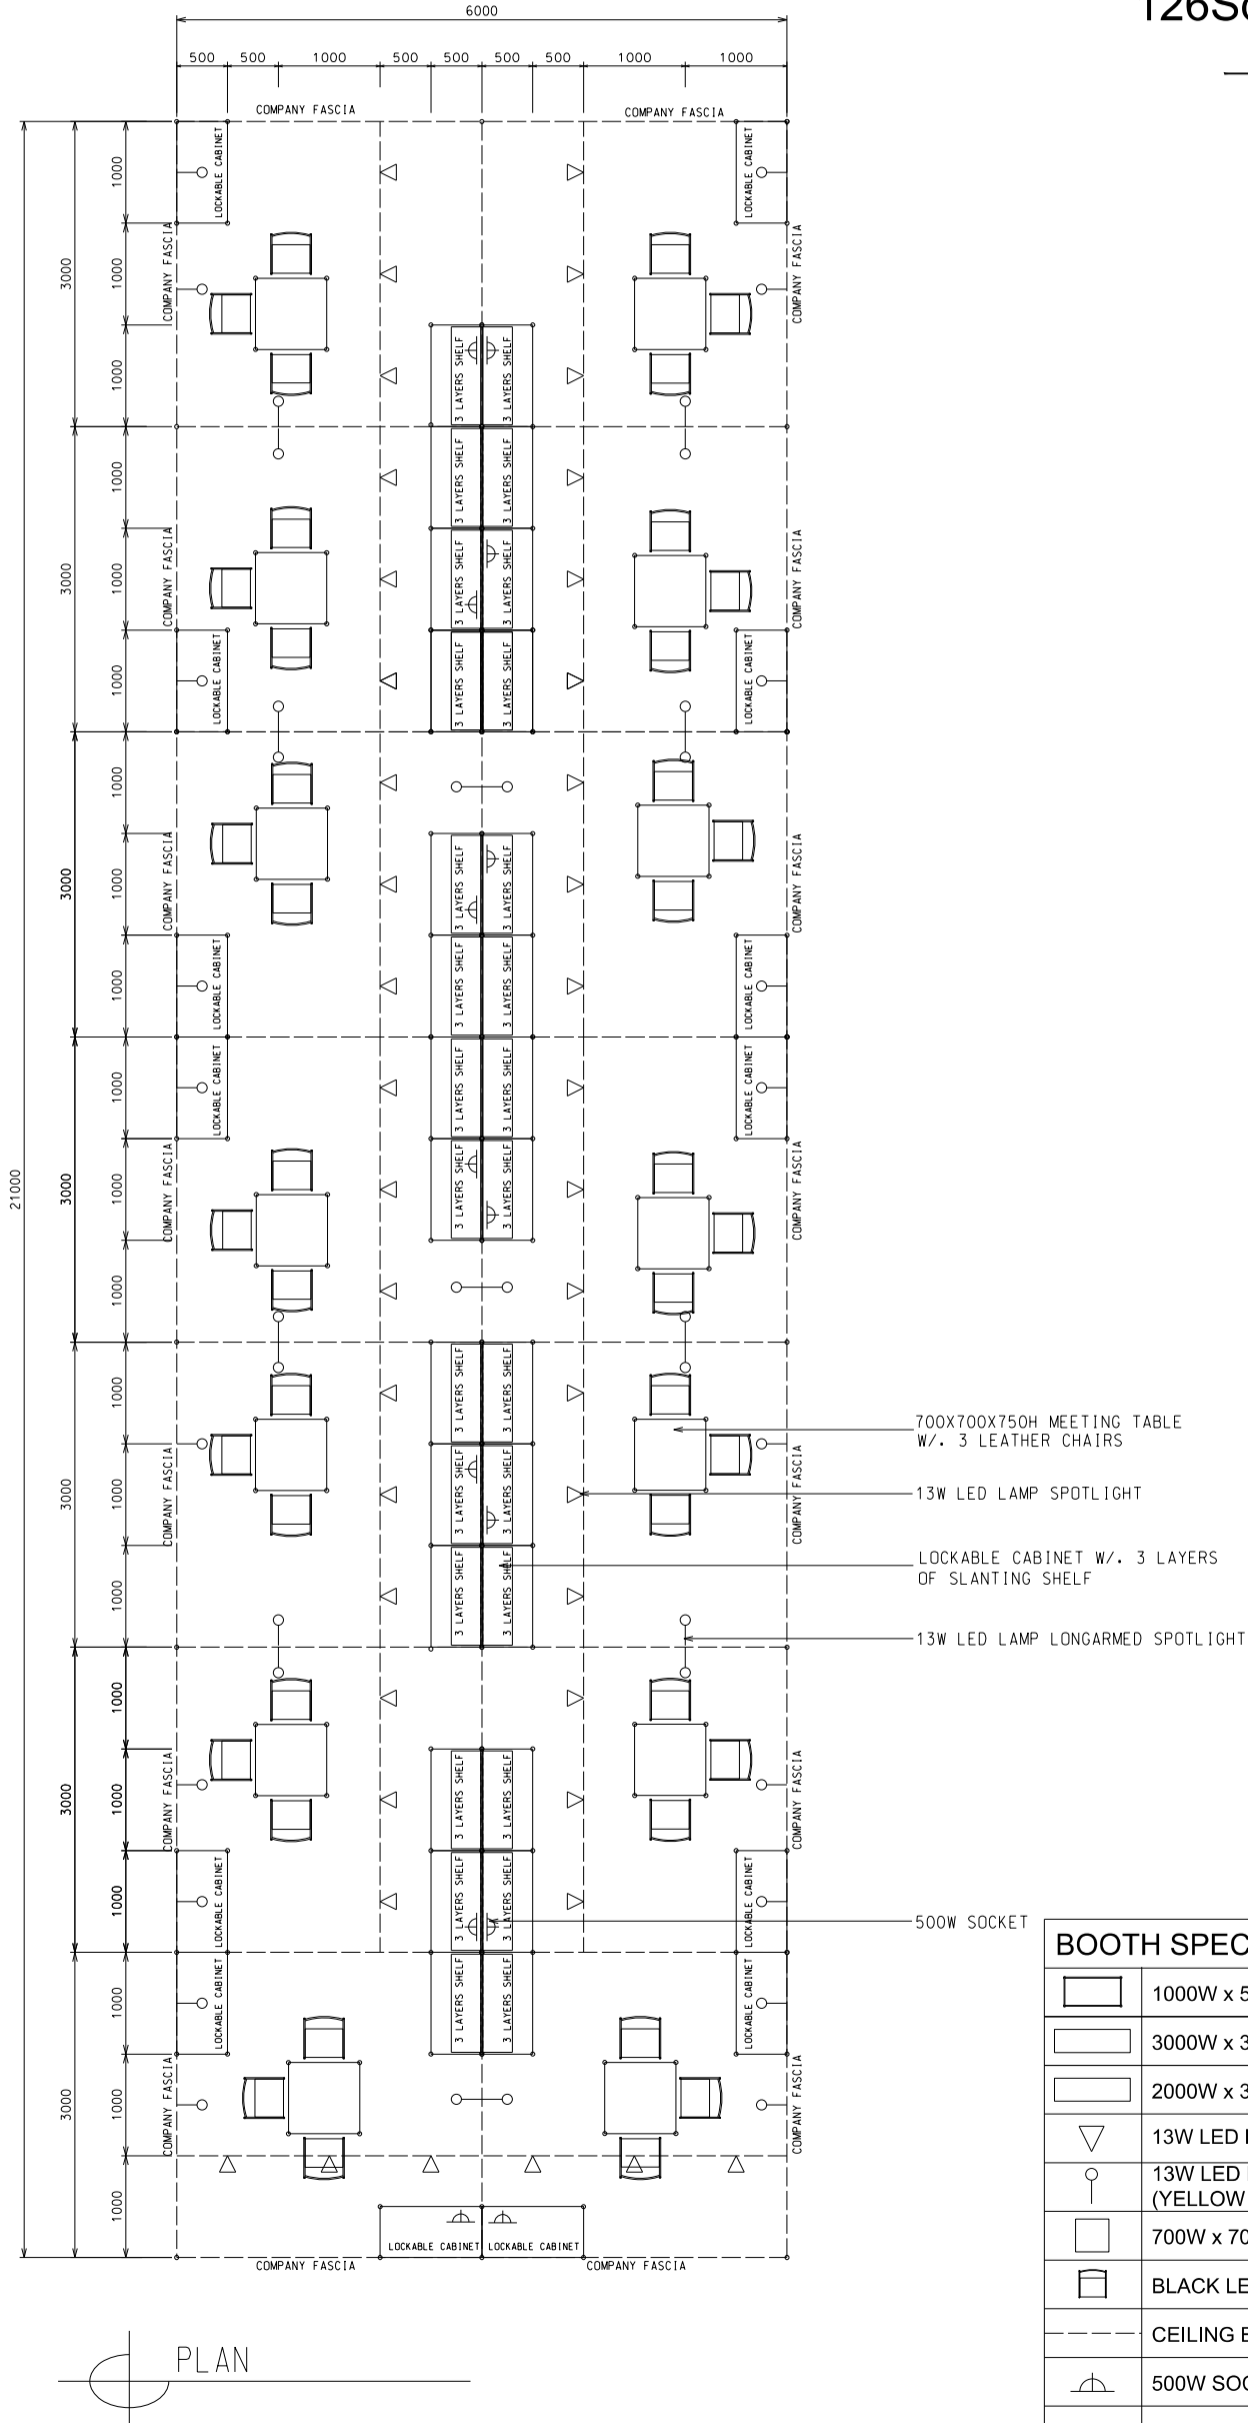

### 126 Sq.m. Odd Size 4 Sides Open Booth (A)

### 一二六平方米四邊通道攤位 (A)

BOOTH SPECIFICATIONS		QTY.
	1000W x 500D x 750H CABINET	42
	1000W x 300D SLOPE WOODEN DISPLAY SHELF	2
	2000W x 300D SLOPE WOODEN DISPLAY SHELF	26
	3000W x 300D SLOPE WOODEN DISPLAY SHELF	10
	13W LED LAMP SPOTLIGHT (YELLOW LIGHT)	42
	13W LED LAMP LONGARMED SPOTLIGHT (YELLOW LIGHT)	42
	700W x 700D x 750H MEETING TABLE	14
	BLACK LEATHER CHAIR	42
	CEILING BEAM	82M
	500W SOCKET	14
	RUBBISH BIN & CARPET (126sqm.)	

### 126Sq.m. 4 Sides Open Booth (A)

### 一二六平方米四邊通道攤位 (A)

BOOTH SPECIFICATIONS		QTY.
	1000W x 500D x 750H CABINET	42
	3000W x 300D SLOPE WOODEN DISPLAY SHELF	12
	2000W x 300D SLOPE WOODEN DISPLAY SHELF	24
	13W LED LAMP SPOTLIGHT (YELLOW LIGHT)	42
	13W LED LAMP LONGARMED SPOTLIGHT (YELLOW LIGHT)	42
	700W x 700D x 750H MEETING TABLE	14
	BLACK LEATHER CHAIR	42
	CEILING BEAM	85M
	500W SOCKET	14
	RUBBISH BIN & CARPET (126sqm.)	