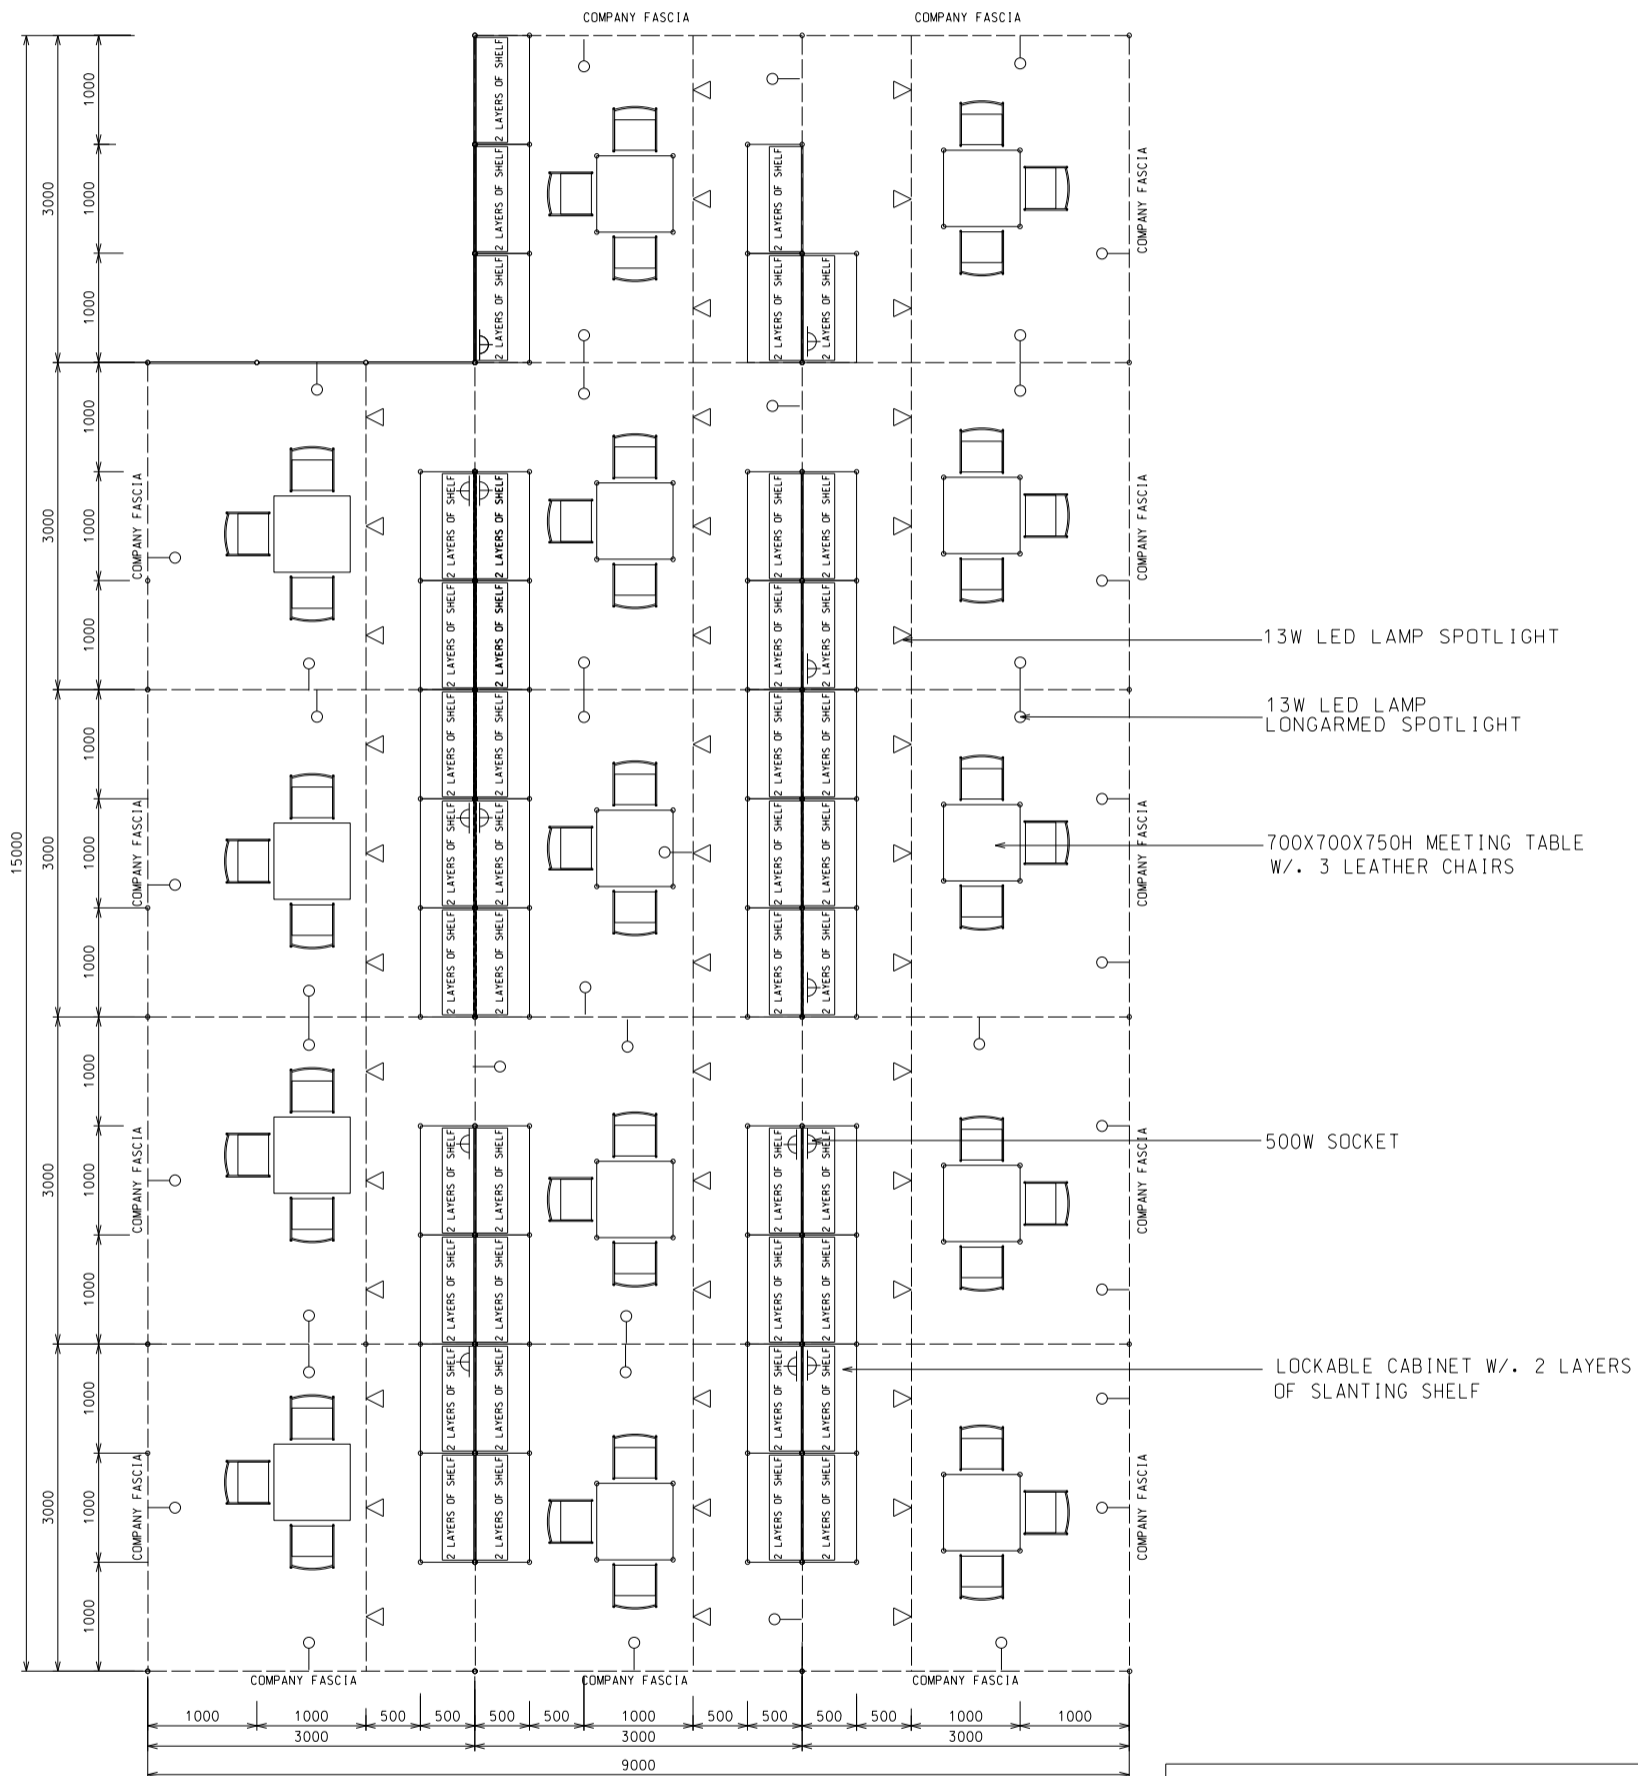

### 126 Sq.m. Odd Size 4 Sides Open Booth (A)

### 一二六平方米四邊通道攤位 (A)

BOOTH SPECIFICATIONS		QTY.
	1000W x 500D x 750H CABINET	42
	1000W x 300D SLOPE WOODEN DISPLAY SHELF	2
	2000W x 300D SLOPE WOODEN DISPLAY SHELF	26
	3000W x 300D SLOPE WOODEN DISPLAY SHELF	10
	13W LED LAMP SPOTLIGHT (YELLOW LIGHT)	42
	13W LED LAMP LONGARMED SPOTLIGHT (YELLOW LIGHT)	42
	700W x 700D x 750H MEETING TABLE	14
	BLACK LEATHER CHAIR	42
	CEILING BEAM	82M
	500W SOCKET	14
	RUBBISH BIN & CARPET (126sqm.)	

### 126Sq.m. 4 Sides Open Booth (A)

### 一二六平方米四邊通道攤位 (A)

BOOTH SPECIFICATIONS		QTY.
	1000W x 500D x 750H CABINET	42
	3000W x 300D SLOPE WOODEN DISPLAY SHELF	12
	2000W x 300D SLOPE WOODEN DISPLAY SHELF	24
	13W LED LAMP SPOTLIGHT (YELLOW LIGHT)	42
	13W LED LAMP LONGARMED SPOTLIGHT (YELLOW LIGHT)	42
	700W x 700D x 750H MEETING TABLE	14
	BLACK LEATHER CHAIR	42
	CEILING BEAM	85M
	500W SOCKET	14
	RUBBISH BIN & CARPET (126sqm.)	