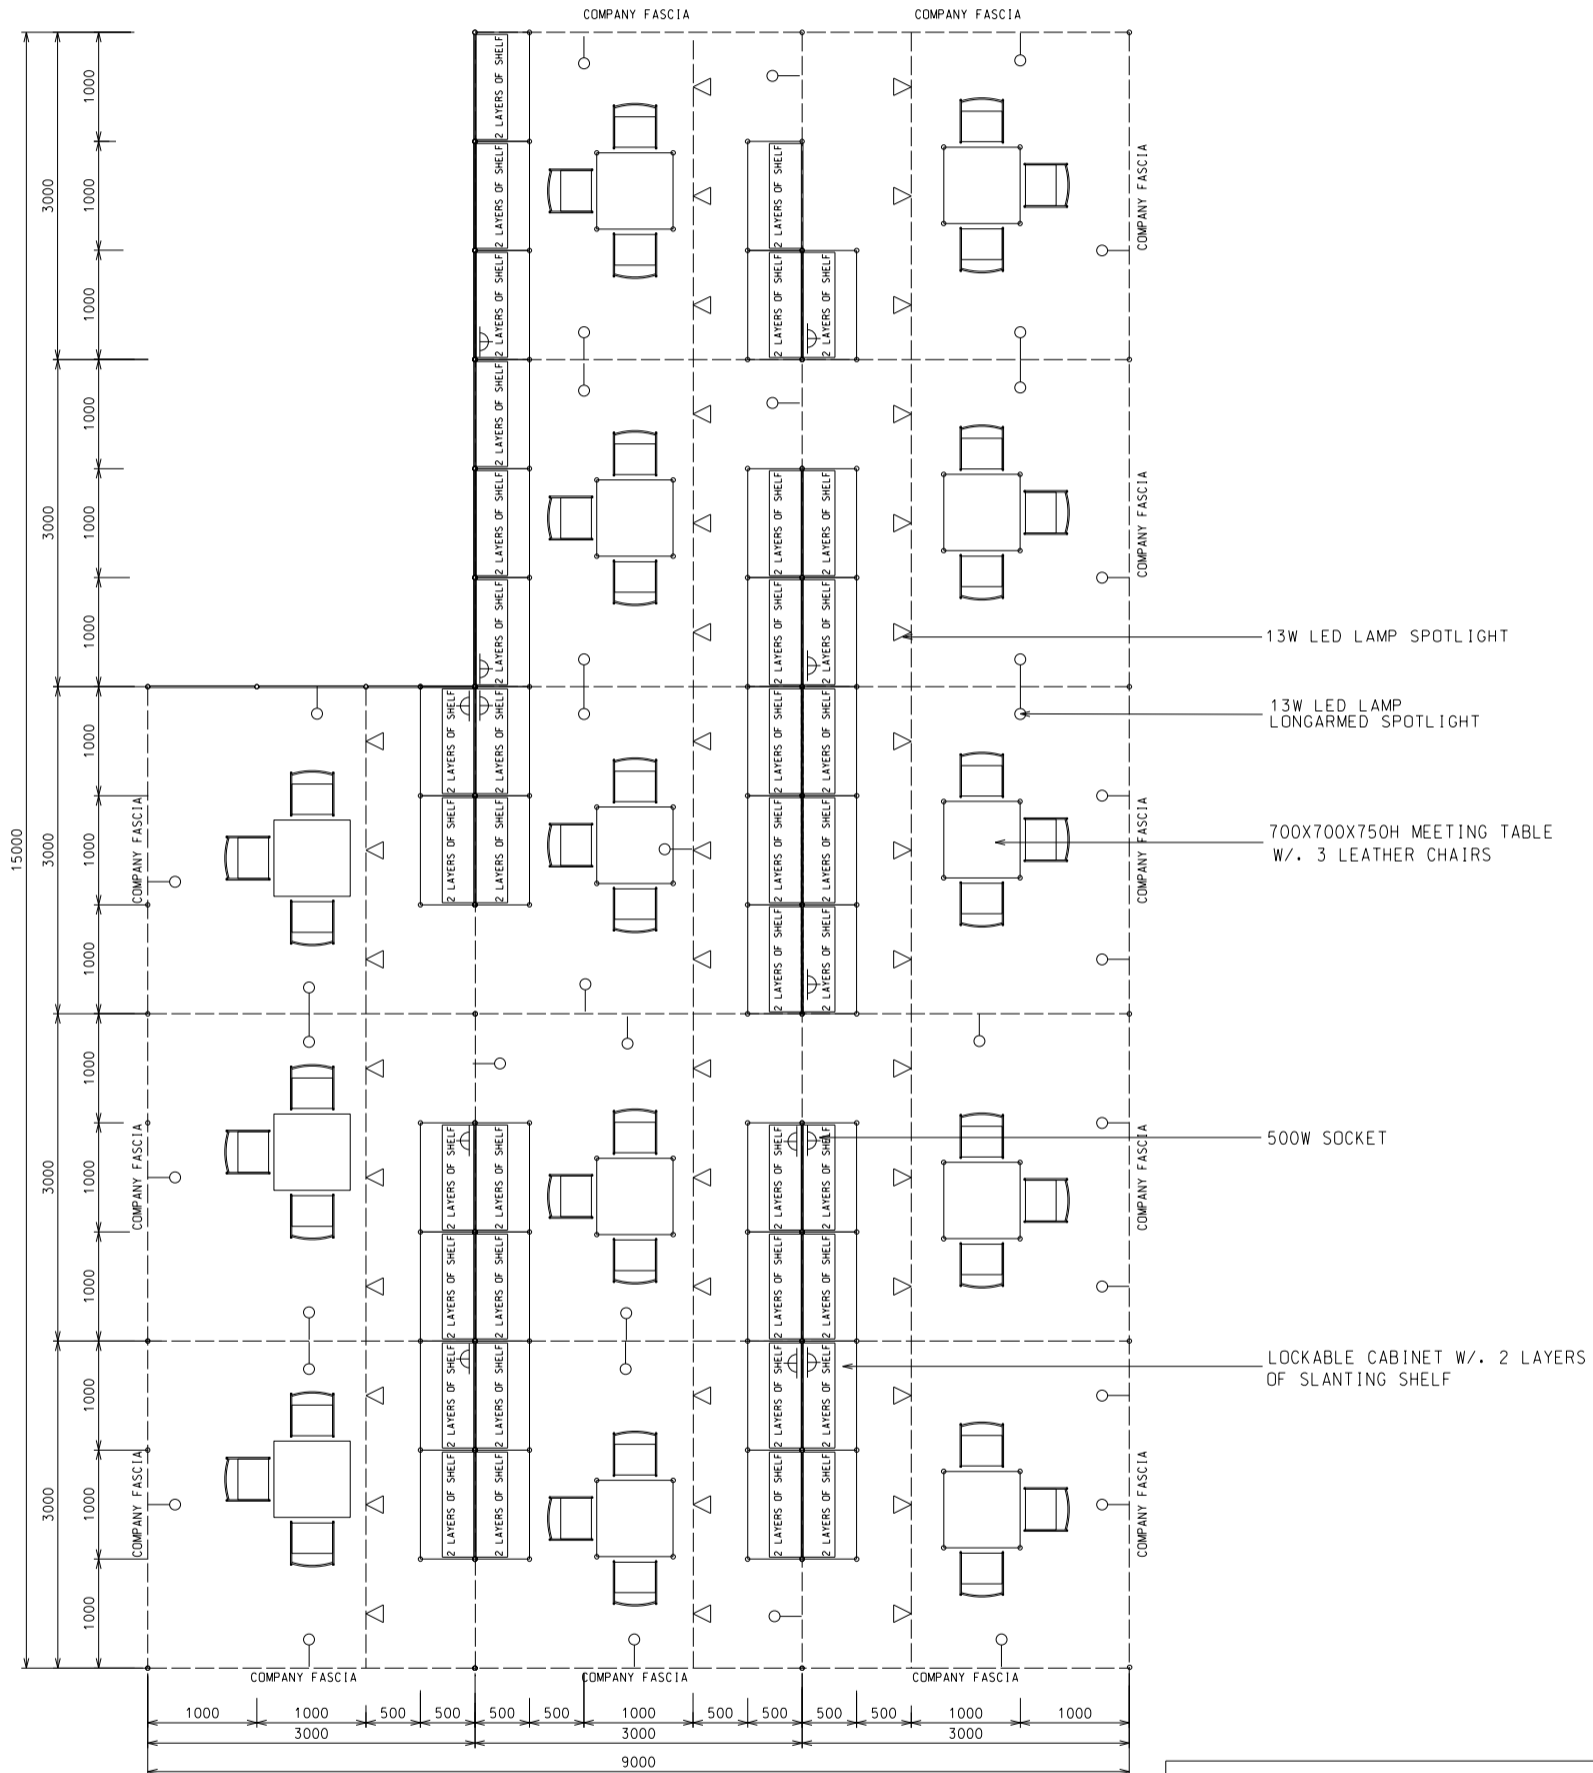

BOOTH SPECIFICATIONS		QTY.
	1000W x 500D x 750H CABINET	39
	2000W x 300D SLOPE WOODEN DISPLAY SHELF	12
	3000W x 300D SLOPE WOODEN DISPLAY SHELF	18
	13W LED LAMP SPOTLIGHT (YELLOW LIGHT)	39
	13W LED LAMP LONGARMED SPOTLIGHT (YELLOW LIGHT)	39
	700W x 700D x 750H MEETING TABLE	13
	BLACK LEATHER CHAIR	39
	CEILING BEAM	77M
	500W SOCKET	13
RUBBISH BIN & CARPET (117sqm.)		

*The Hong Kong Trade Development Council reserves the right to change the configuration if necessary.

*如有需要，香港貿易發展局有權更改攤位結構。

A

117 Sq.m. Odd Size Peninsula Booth (A)

一一七平方米半島攤位 (A)

PLAN

BOOTH SPECIFICATIONS		QTY.
	1000W x 500D x 750H CABINET	39
	3000W x 300D SLOPE WOODEN DISPLAY SHELF	14
	2000W x 300D SLOPE WOODEN DISPLAY SHELF	18
	13W LED LAMP SPOTLIGHT (YELLOW LIGHT)	39
	13W LED LAMP LONGARMED SPOTLIGHT (YELLOW LIGHT)	39
	700W x 700D x 750H MEETING TABLE	13
	BLACK LEATHER CHAIR	39
	CEILING BEAM	82M
	500W SOCKET	13
	RUBBISH BIN & CARPET (117sqm.)	

*The Hong Kong Trade Development Council reserves the right to change the configuration if necessary.

*如有需要，香港貿易發展局有權更改攤位結構。

B

117 Sq.m. Odd Size 4 Sides Open Booth (A)

一一七平方米四邊通道攤位(A)

PLAN

BOOTH SPECIFICATIONS		QTY.
	1000W x 500D x 750H CABINET	39
	1000W x 300D SLOPE WOODEN DISPLAY SHELF	2
	2000W x 300D SLOPE WOODEN DISPLAY SHELF	26
	3000W x 300D SLOPE WOODEN DISPLAY SHELF	8
	13W LED LAMP SPOTLIGHT (YELLOW LIGHT)	39
	13W LED LAMP LONGARMED SPOTLIGHT (YELLOW LIGHT)	39
	700W x 700D x 750H MEETING TABLE	13
	BLACK LEATHER CHAIR	39
	CEILING BEAM	76M
	500W SOCKET	13
	RUBBISH BIN & CARPET (117sqm.)	