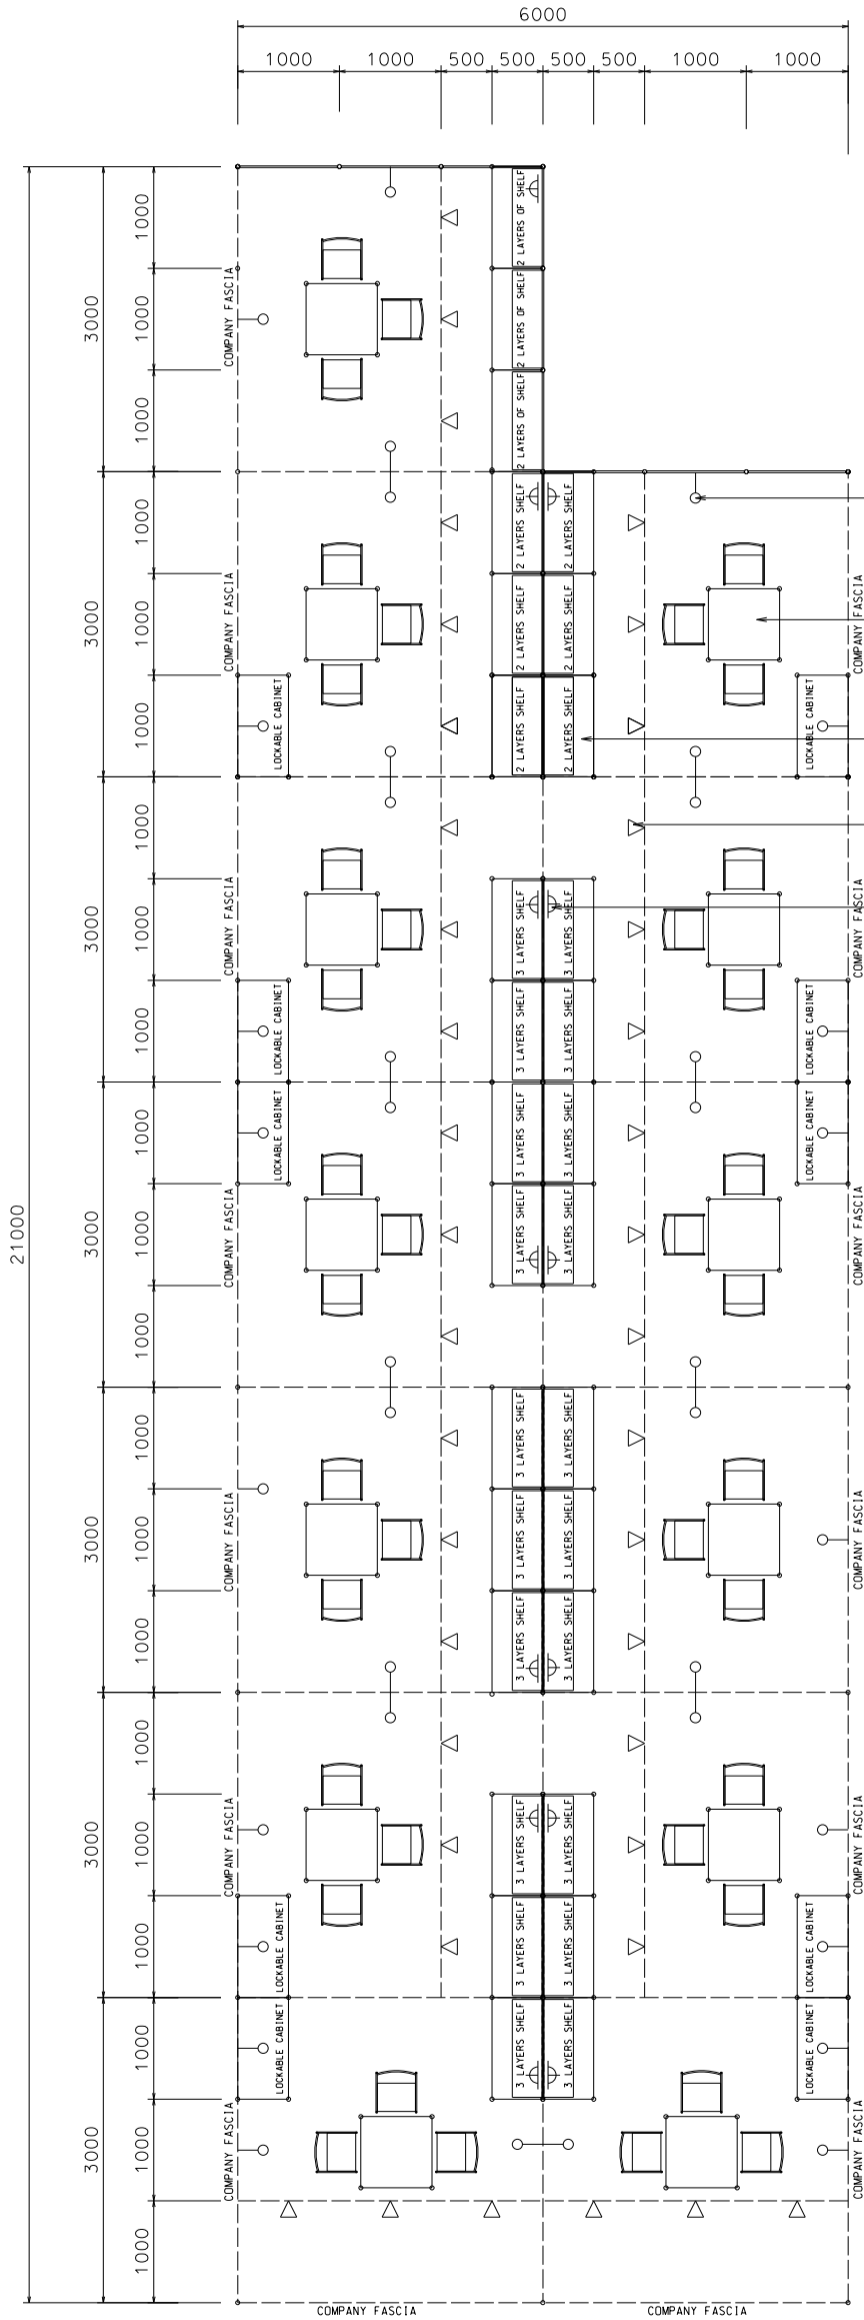

117 Sq.m. Peninsula Booth (A)

一一七平方米半島攤位 (A)

- 13W LED LAMP LONGARMED SPOTLIGHT
- 700X700X750H MEETING TABLE W/. 3 LEATHER CHAIRS
- LOCKABLE CABINET W/. 2 LAYERS OF SLANTING SHELF
- 13W LED LAMP SPOTLIGHT
- 500W SOCKET

BOOTH SPECIFICATIONS		QTY.
	1000W x 500D x 750H CABINET	39
	2000W x 300D SLOPE WOODEN DISPLAY SHELF	12
	3000W x 300D SLOPE WOODEN DISPLAY SHELF	18
	13W LED LAMP SPOTLIGHT (YELLOW LIGHT)	39
	13W LED LAMP LONGARMED SPOTLIGHT (YELLOW LIGHT)	39
	700W x 700D x 750H MEETING TABLE	13
	BLACK LEATHER CHAIR	39
	CEILING BEAM	77M
	500W SOCKET	13
RUBBISH BIN & CARPET (117sqm.)		

*The Hong Kong Trade Development Council reserves the right to change the configuration if necessary.

*如有需要，香港貿易發展局有權更改攤位結構。

A

117 Sq.m. Odd Size Peninsula Booth (A)

一一七平方米半島攤位 (A)

PLAN

BOOTH SPECIFICATIONS		QTY.
	1000W x 500D x 750H CABINET	39
	3000W x 300D SLOPE WOODEN DISPLAY SHELF	14
	2000W x 300D SLOPE WOODEN DISPLAY SHELF	18
	13W LED LAMP SPOTLIGHT (YELLOW LIGHT)	39
	13W LED LAMP LONGARMED SPOTLIGHT (YELLOW LIGHT)	39
	700W x 700D x 750H MEETING TABLE	13
	BLACK LEATHER CHAIR	39
	CEILING BEAM	82M
	500W SOCKET	13
	RUBBISH BIN & CARPET (117sqm.)	

*The Hong Kong Trade Development Council reserves the right to change the configuration if necessary.

*如有需要，香港貿易發展局有權更改攤位結構。

B

117 Sq.m. Odd Size 4 Sides Open Booth (A)

一一七平方米四邊通道攤位(A)

PLAN

BOOTH SPECIFICATIONS		QTY.
	1000W x 500D x 750H CABINET	39
	1000W x 300D SLOPE WOODEN DISPLAY SHELF	2
	2000W x 300D SLOPE WOODEN DISPLAY SHELF	26
	3000W x 300D SLOPE WOODEN DISPLAY SHELF	8
	13W LED LAMP SPOTLIGHT (YELLOW LIGHT)	39
	13W LED LAMP LONGARMED SPOTLIGHT (YELLOW LIGHT)	39
	700W x 700D x 750H MEETING TABLE	13
	BLACK LEATHER CHAIR	39
	CEILING BEAM	76M
	500W SOCKET	13
	RUBBISH BIN & CARPET (117sqm.)	