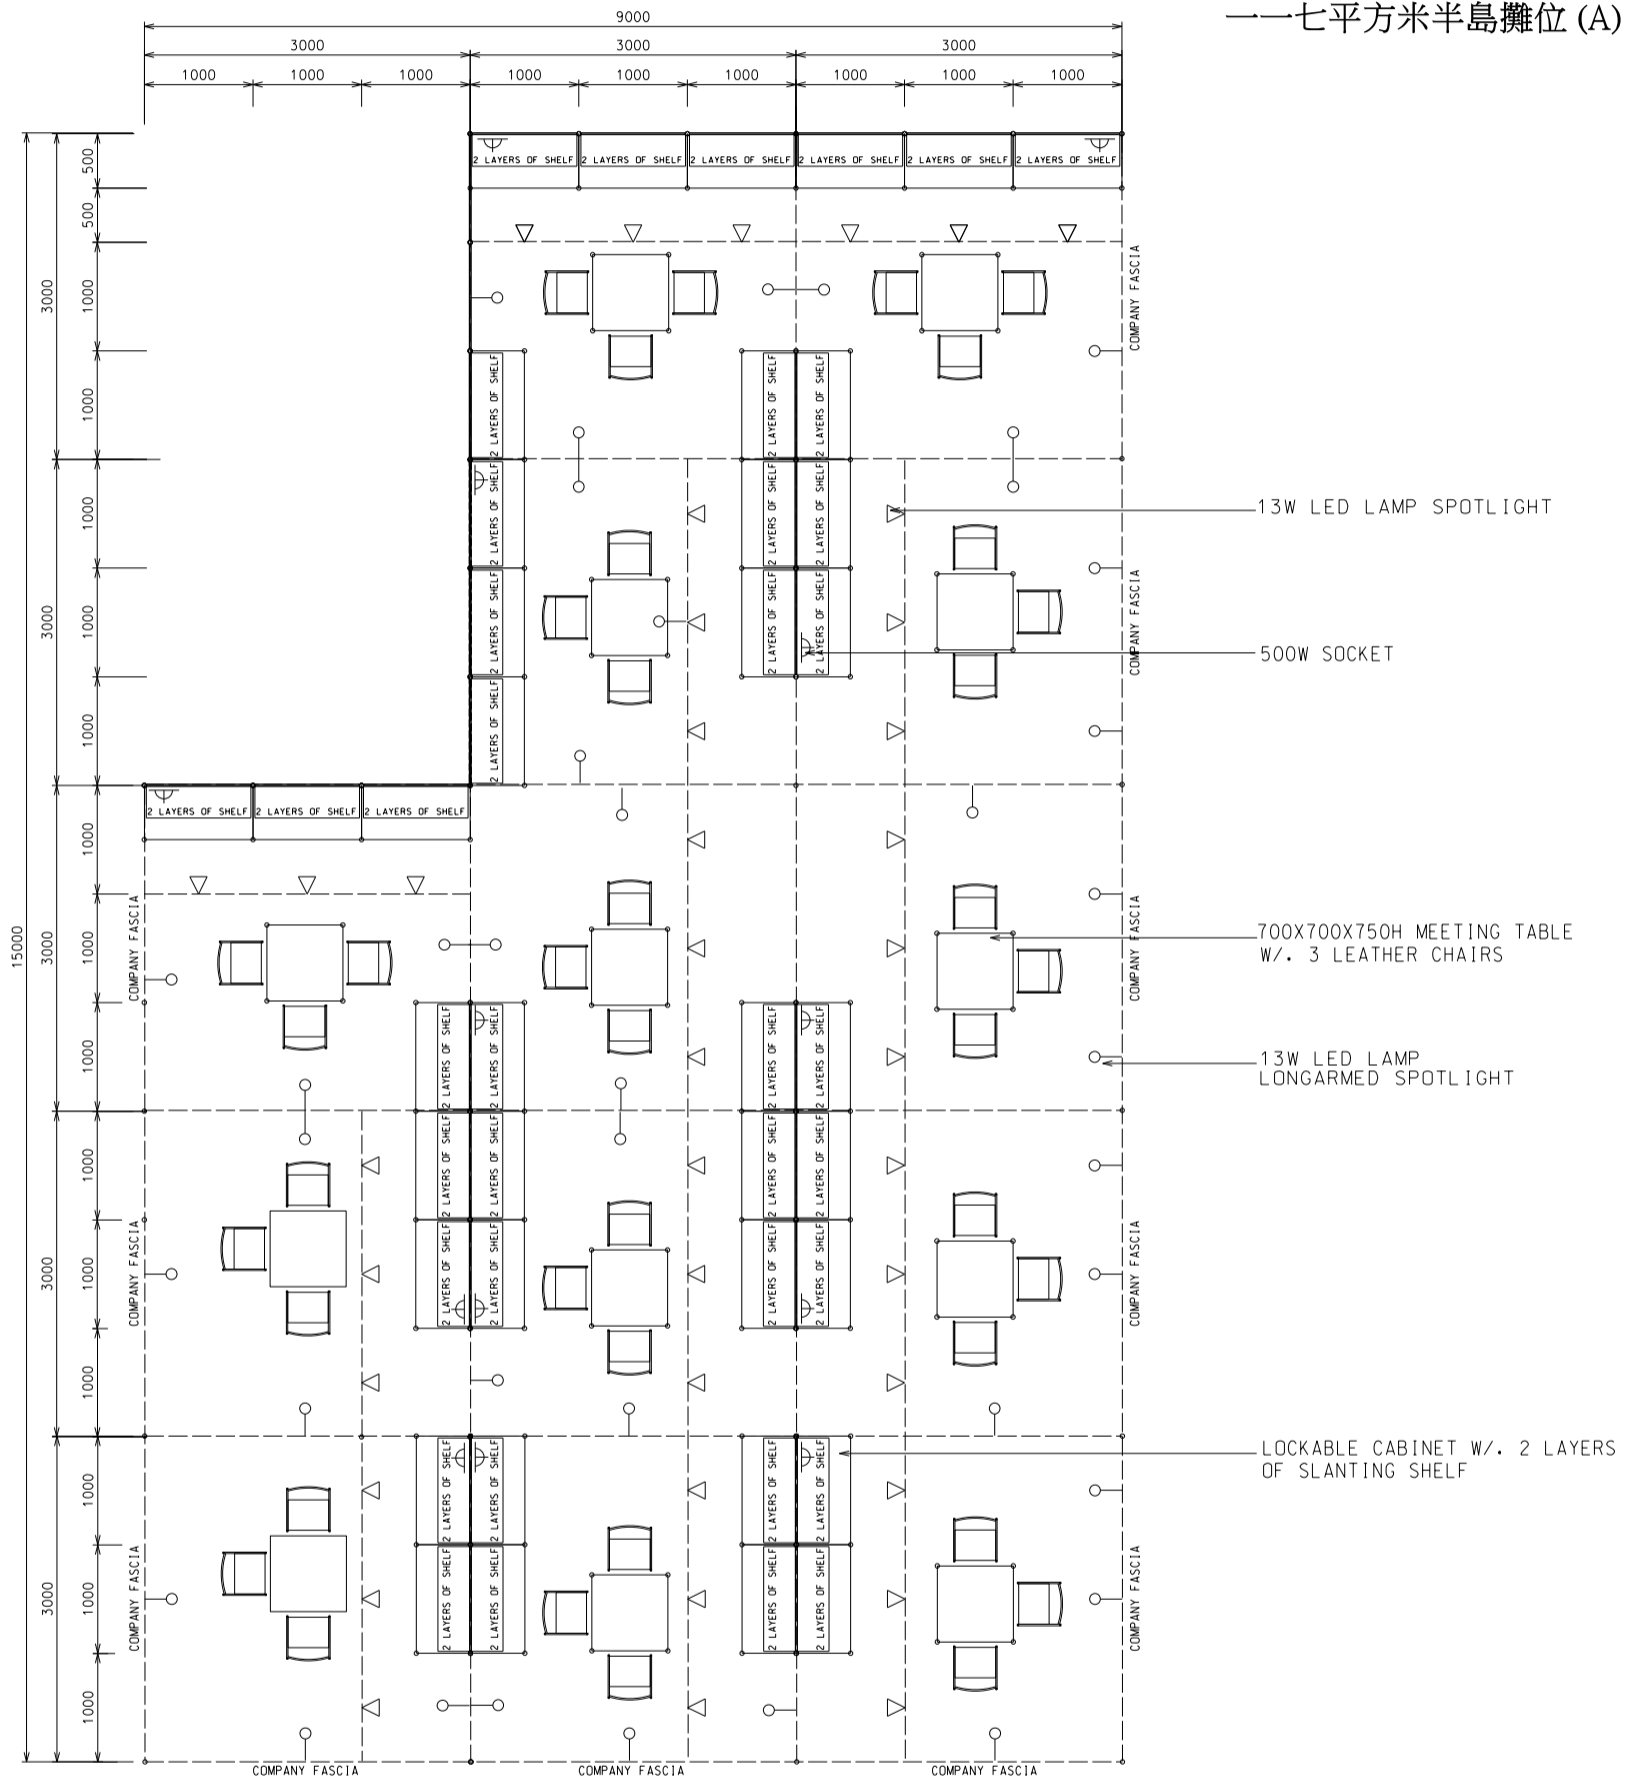

BOOTH SPECIFICATIONS		QTY.
	1000W x 500D x 750H CABINET	39
	2000W x 300D SLOPE WOODEN DISPLAY SHELF	12
	3000W x 300D SLOPE WOODEN DISPLAY SHELF	18
	13W LED LAMP SPOTLIGHT (YELLOW LIGHT)	39
	13W LED LAMP LONGARMED SPOTLIGHT (YELLOW LIGHT)	39
	700W x 700D x 750H MEETING TABLE	13
	BLACK LEATHER CHAIR	39
	CEILING BEAM	77M
	500W SOCKET	13
RUBBISH BIN & CARPET (117sqm.)		

*The Hong Kong Trade Development Council reserves the right to change the configuration if necessary.

*如有需要，香港貿易發展局有權更改攤位結構。

B

117 Sq.m. Odd Size 4 Sides Open Booth (A)

一一七平方米四邊通道攤位(A)

PLAN

BOOTH SPECIFICATIONS		QTY.
	1000W x 500D x 750H CABINET	39
	1000W x 300D SLOPE WOODEN DISPLAY SHELF	2
	2000W x 300D SLOPE WOODEN DISPLAY SHELF	26
	3000W x 300D SLOPE WOODEN DISPLAY SHELF	8
	13W LED LAMP SPOTLIGHT (YELLOW LIGHT)	39
	13W LED LAMP LONGARMED SPOTLIGHT (YELLOW LIGHT)	39
	700W x 700D x 750H MEETING TABLE	13
	BLACK LEATHER CHAIR	39
	CEILING BEAM	76M
	500W SOCKET	13
	RUBBISH BIN & CARPET (117sqm.)	

*The Hong Kong Trade Development Council reserves the right to change the configuration if necessary.

*如有需要，香港貿易發展局有權更改攤位結構。

C

117 Sq.m. Odd Size Peninsula Booth (A)

一一七平方米半島攤位 (A)

BOOTH SPECIFICATIONS		QTY.
	1000W x 500D x 750H CABINET	39
	3000W x 300D SLOPE WOODEN DISPLAY SHELF	18
	2000W x 300D SLOPE WOODEN DISPLAY SHELF	12
	13W LED LAMP SPOTLIGHT (YELLOW LIGHT)	39
	13W LED LAMP LONGARMED SPOTLIGHT (YELLOW LIGHT)	39
	700W x 700D x 750H MEETING TABLE	13
	BLACK LEATHER CHAIR	39
	CEILING BEAM	80M
	500W SOCKET	13
	RUBBISH BIN & CARPET (117 sqm.)	