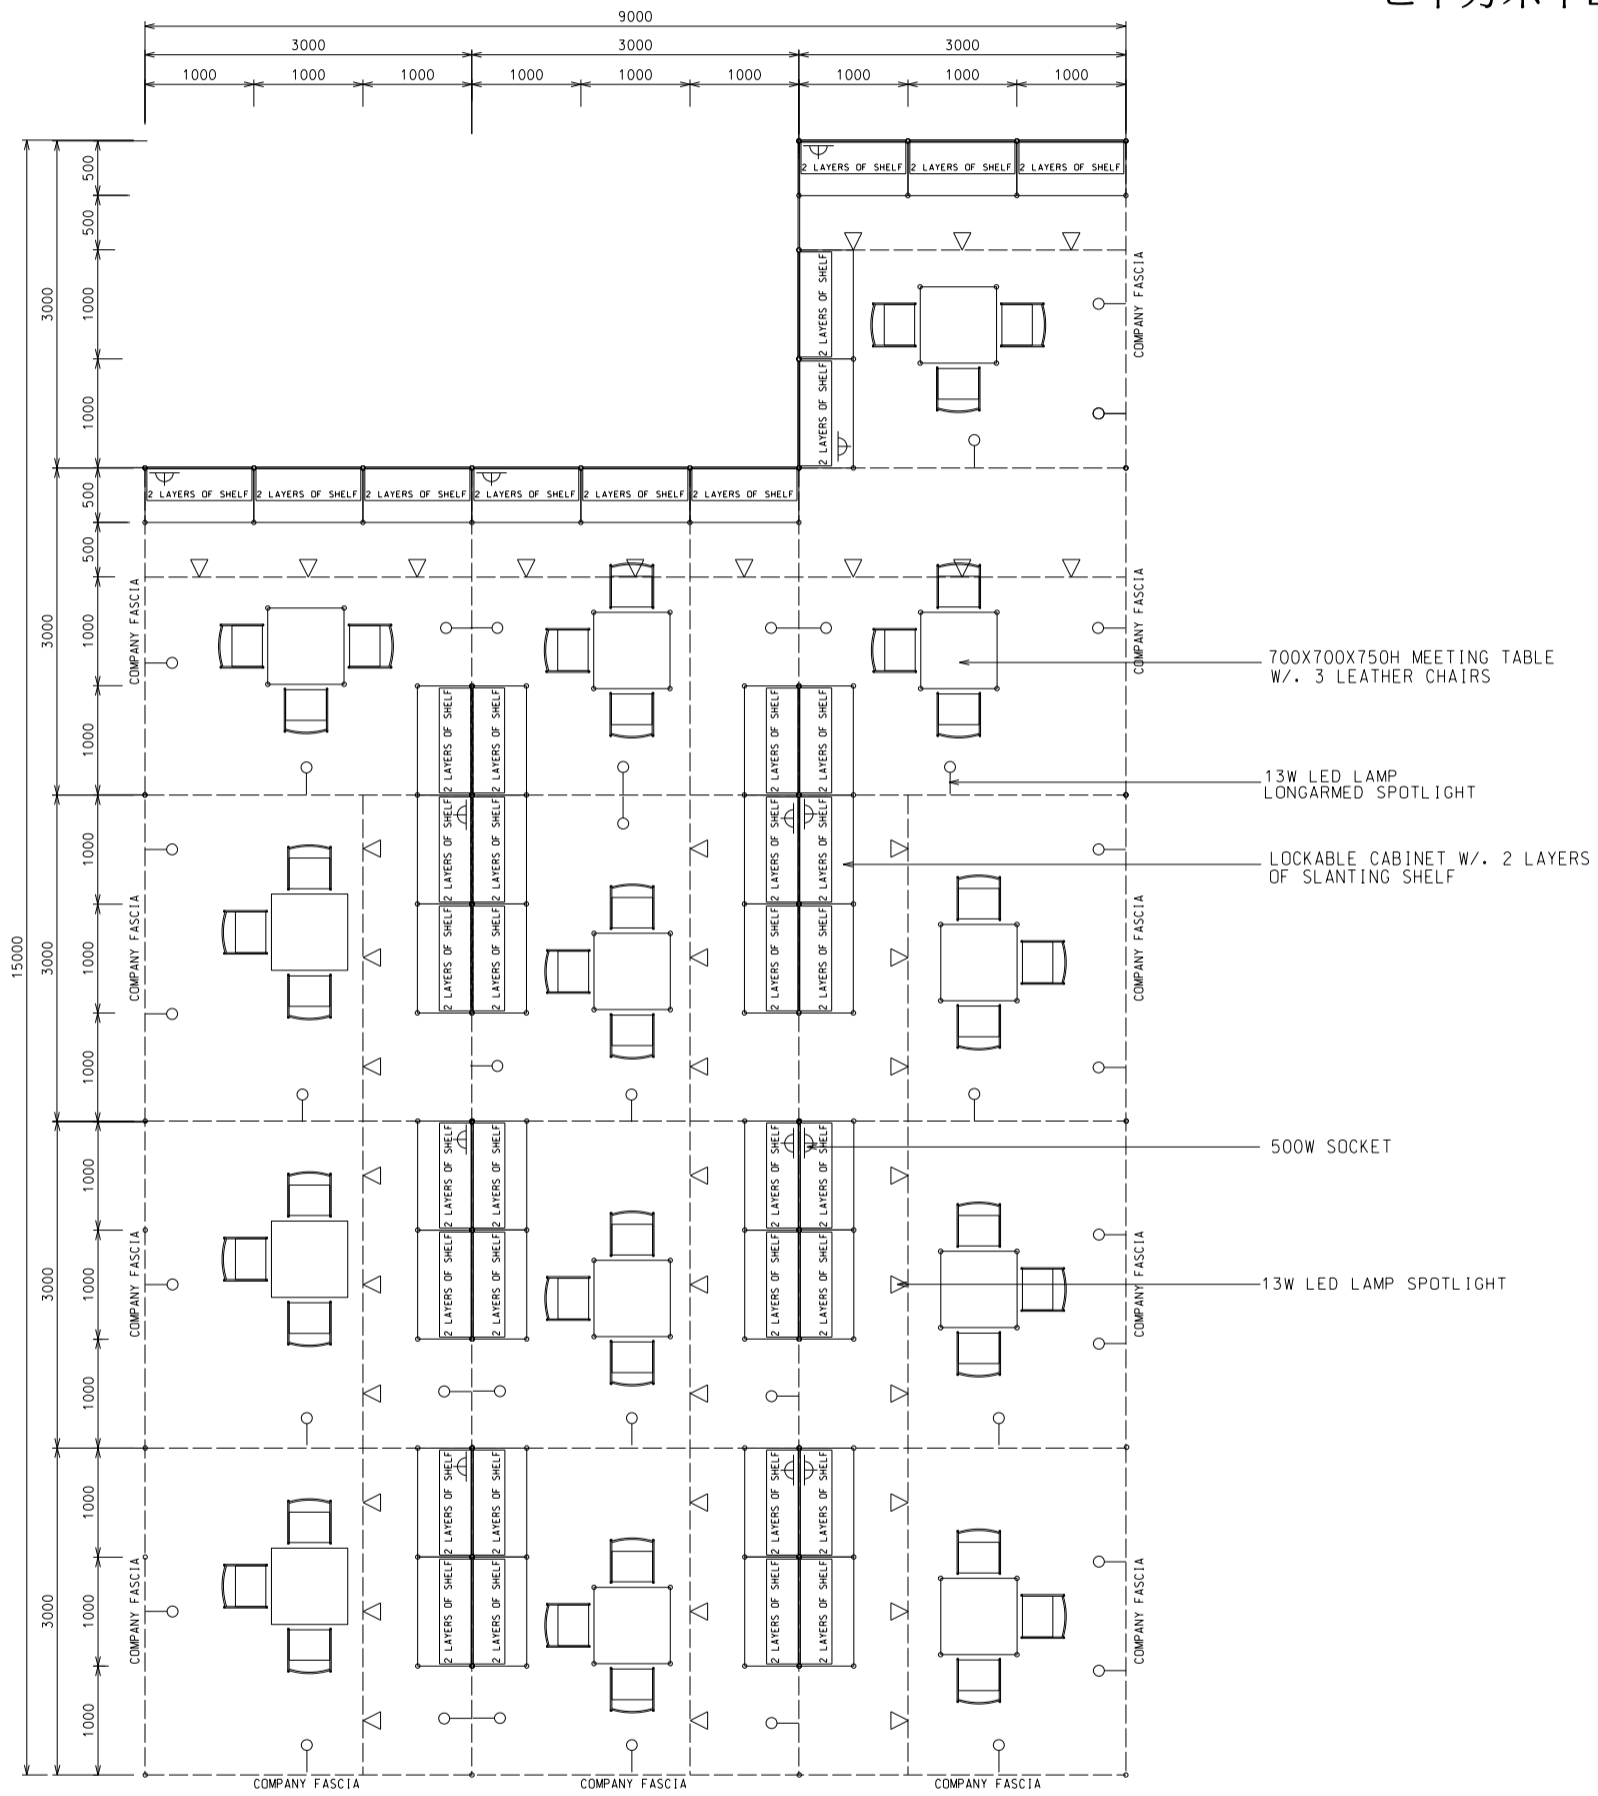

117 Sq.m. Peninsula Booth (A)

一一七平方米半島攤位 (A)

- 13W LED LAMP LONGARMED SPOTLIGHT
- 700X700X750H MEETING TABLE W/. 3 LEATHER CHAIRS
- LOCKABLE CABINET W/. 2 LAYERS OF SLANTING SHELF
- 13W LED LAMP SPOTLIGHT
- 500W SOCKET

BOOTH SPECIFICATIONS		QTY.
	1000W x 500D x 750H CABINET	39
	2000W x 300D SLOPE WOODEN DISPLAY SHELF	12
	3000W x 300D SLOPE WOODEN DISPLAY SHELF	18
	13W LED LAMP SPOTLIGHT (YELLOW LIGHT)	39
	13W LED LAMP LONGARMED SPOTLIGHT (YELLOW LIGHT)	39
	700W x 700D x 750H MEETING TABLE	13
	BLACK LEATHER CHAIR	39
	CEILING BEAM	77M
	500W SOCKET	13
RUBBISH BIN & CARPET (117sqm.)		

*The Hong Kong Trade Development Council reserves the right to change the configuration if necessary.

*如有需要，香港貿易發展局有權更改攤位結構。

A

117 Sq.m. Odd Size Peninsula Booth (A)

一一七平方米半島攤位 (A)

PLAN

BOOTH SPECIFICATIONS		QTY.
	1000W x 500D x 750H CABINET	39
	3000W x 300D SLOPE WOODEN DISPLAY SHELF	14
	2000W x 300D SLOPE WOODEN DISPLAY SHELF	18
	13W LED LAMP SPOTLIGHT (YELLOW LIGHT)	39
	13W LED LAMP LONGARMED SPOTLIGHT (YELLOW LIGHT)	39
	700W x 700D x 750H MEETING TABLE	13
	BLACK LEATHER CHAIR	39
	CEILING BEAM	82M
	500W SOCKET	13
	RUBBISH BIN & CARPET (117sqm.)	

*The Hong Kong Trade Development Council reserves the right to change the configuration if necessary.

*如有需要，香港貿易發展局有權更改攤位結構。

B

117 Sq.m. Odd Size 4 Sides Open Booth (A)

一一七平方米四邊通道攤位(A)

PLAN

BOOTH SPECIFICATIONS		QTY.
	1000W x 500D x 750H CABINET	39
	1000W x 300D SLOPE WOODEN DISPLAY SHELF	2
	2000W x 300D SLOPE WOODEN DISPLAY SHELF	26
	3000W x 300D SLOPE WOODEN DISPLAY SHELF	8
	13W LED LAMP SPOTLIGHT (YELLOW LIGHT)	39
	13W LED LAMP LONGARMED SPOTLIGHT (YELLOW LIGHT)	39
	700W x 700D x 750H MEETING TABLE	13
	BLACK LEATHER CHAIR	39
	CEILING BEAM	76M
	500W SOCKET	13
	RUBBISH BIN & CARPET (117sqm.)	